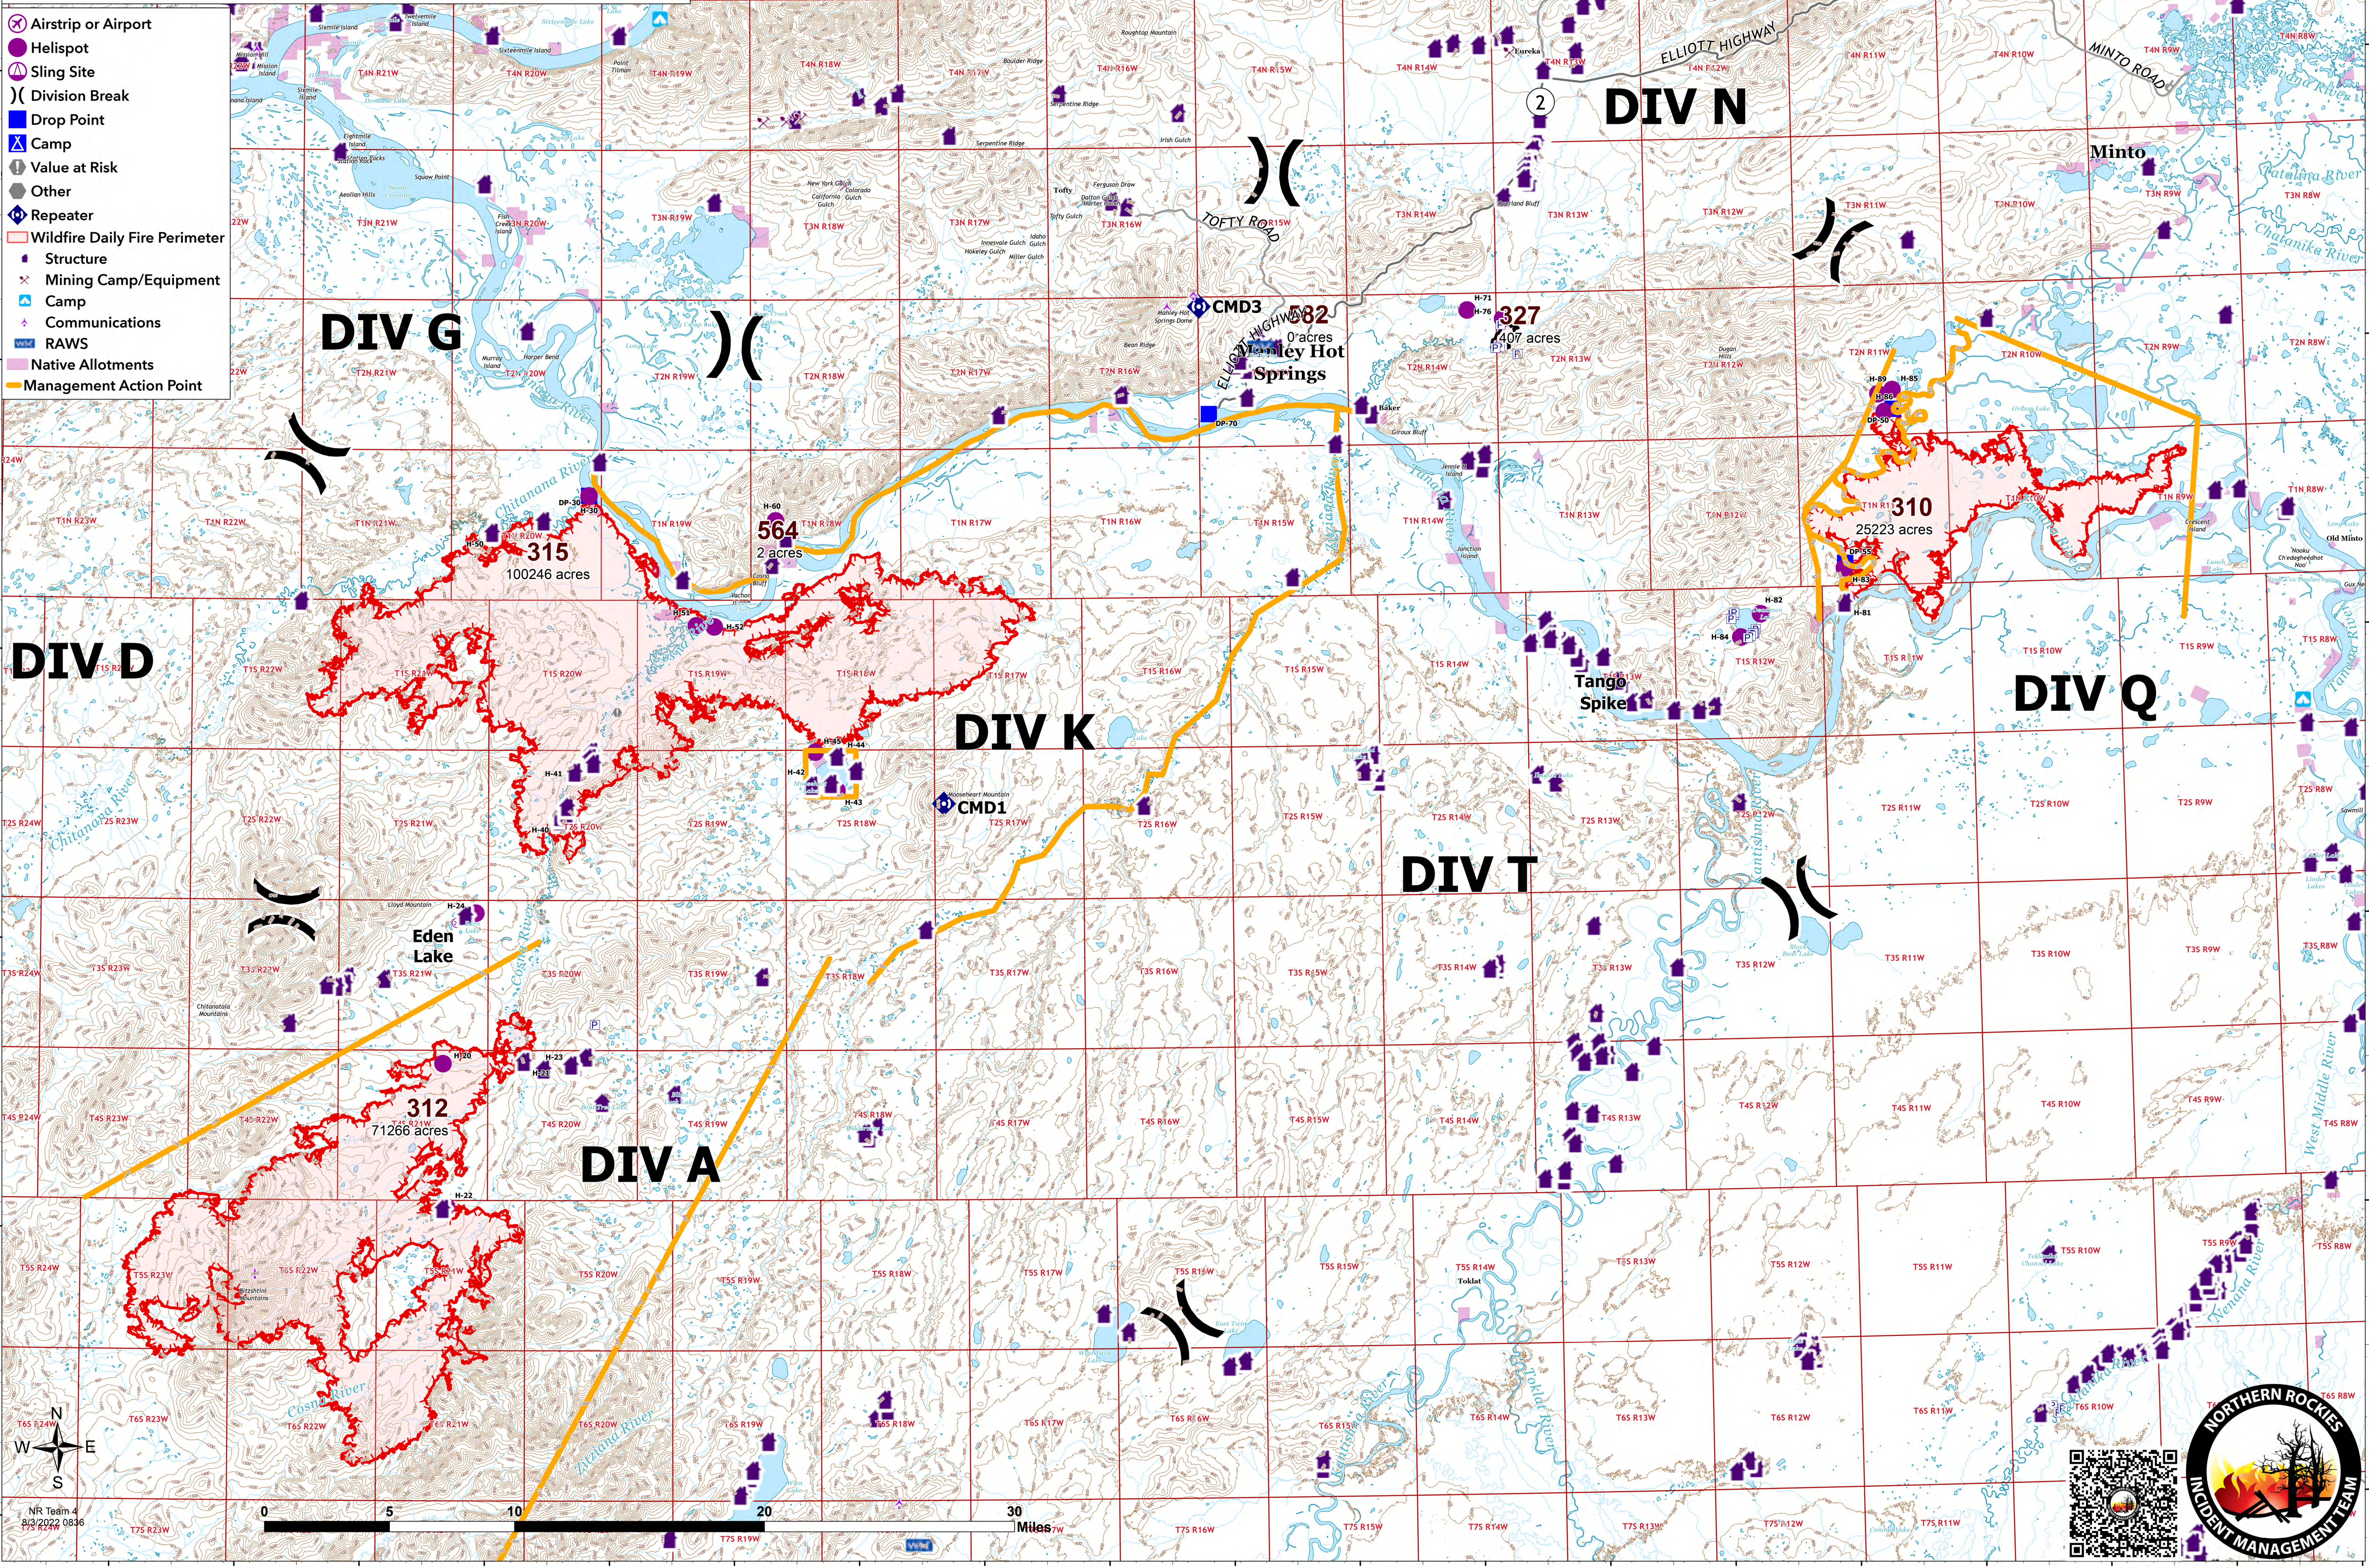

2022 Bean Complex Ops Map

Bean Complex
AK-TAD-000898
8/3/2022

197,255 Acres from Imagery @ 07/29 2200

- Airstrip or Airport
- Helispot
- Sling Site
- Division Break
- Drop Point
- Camp
- Value at Risk
- Other
- Repeater
- Wildfire Daily Fire Perimeter
- Structure
- Mining Camp/Equipment
- Camp
- Communications
- RAWS
- Native Allotments
- Management Action Point

NR Team 4
8/3/2022 0836