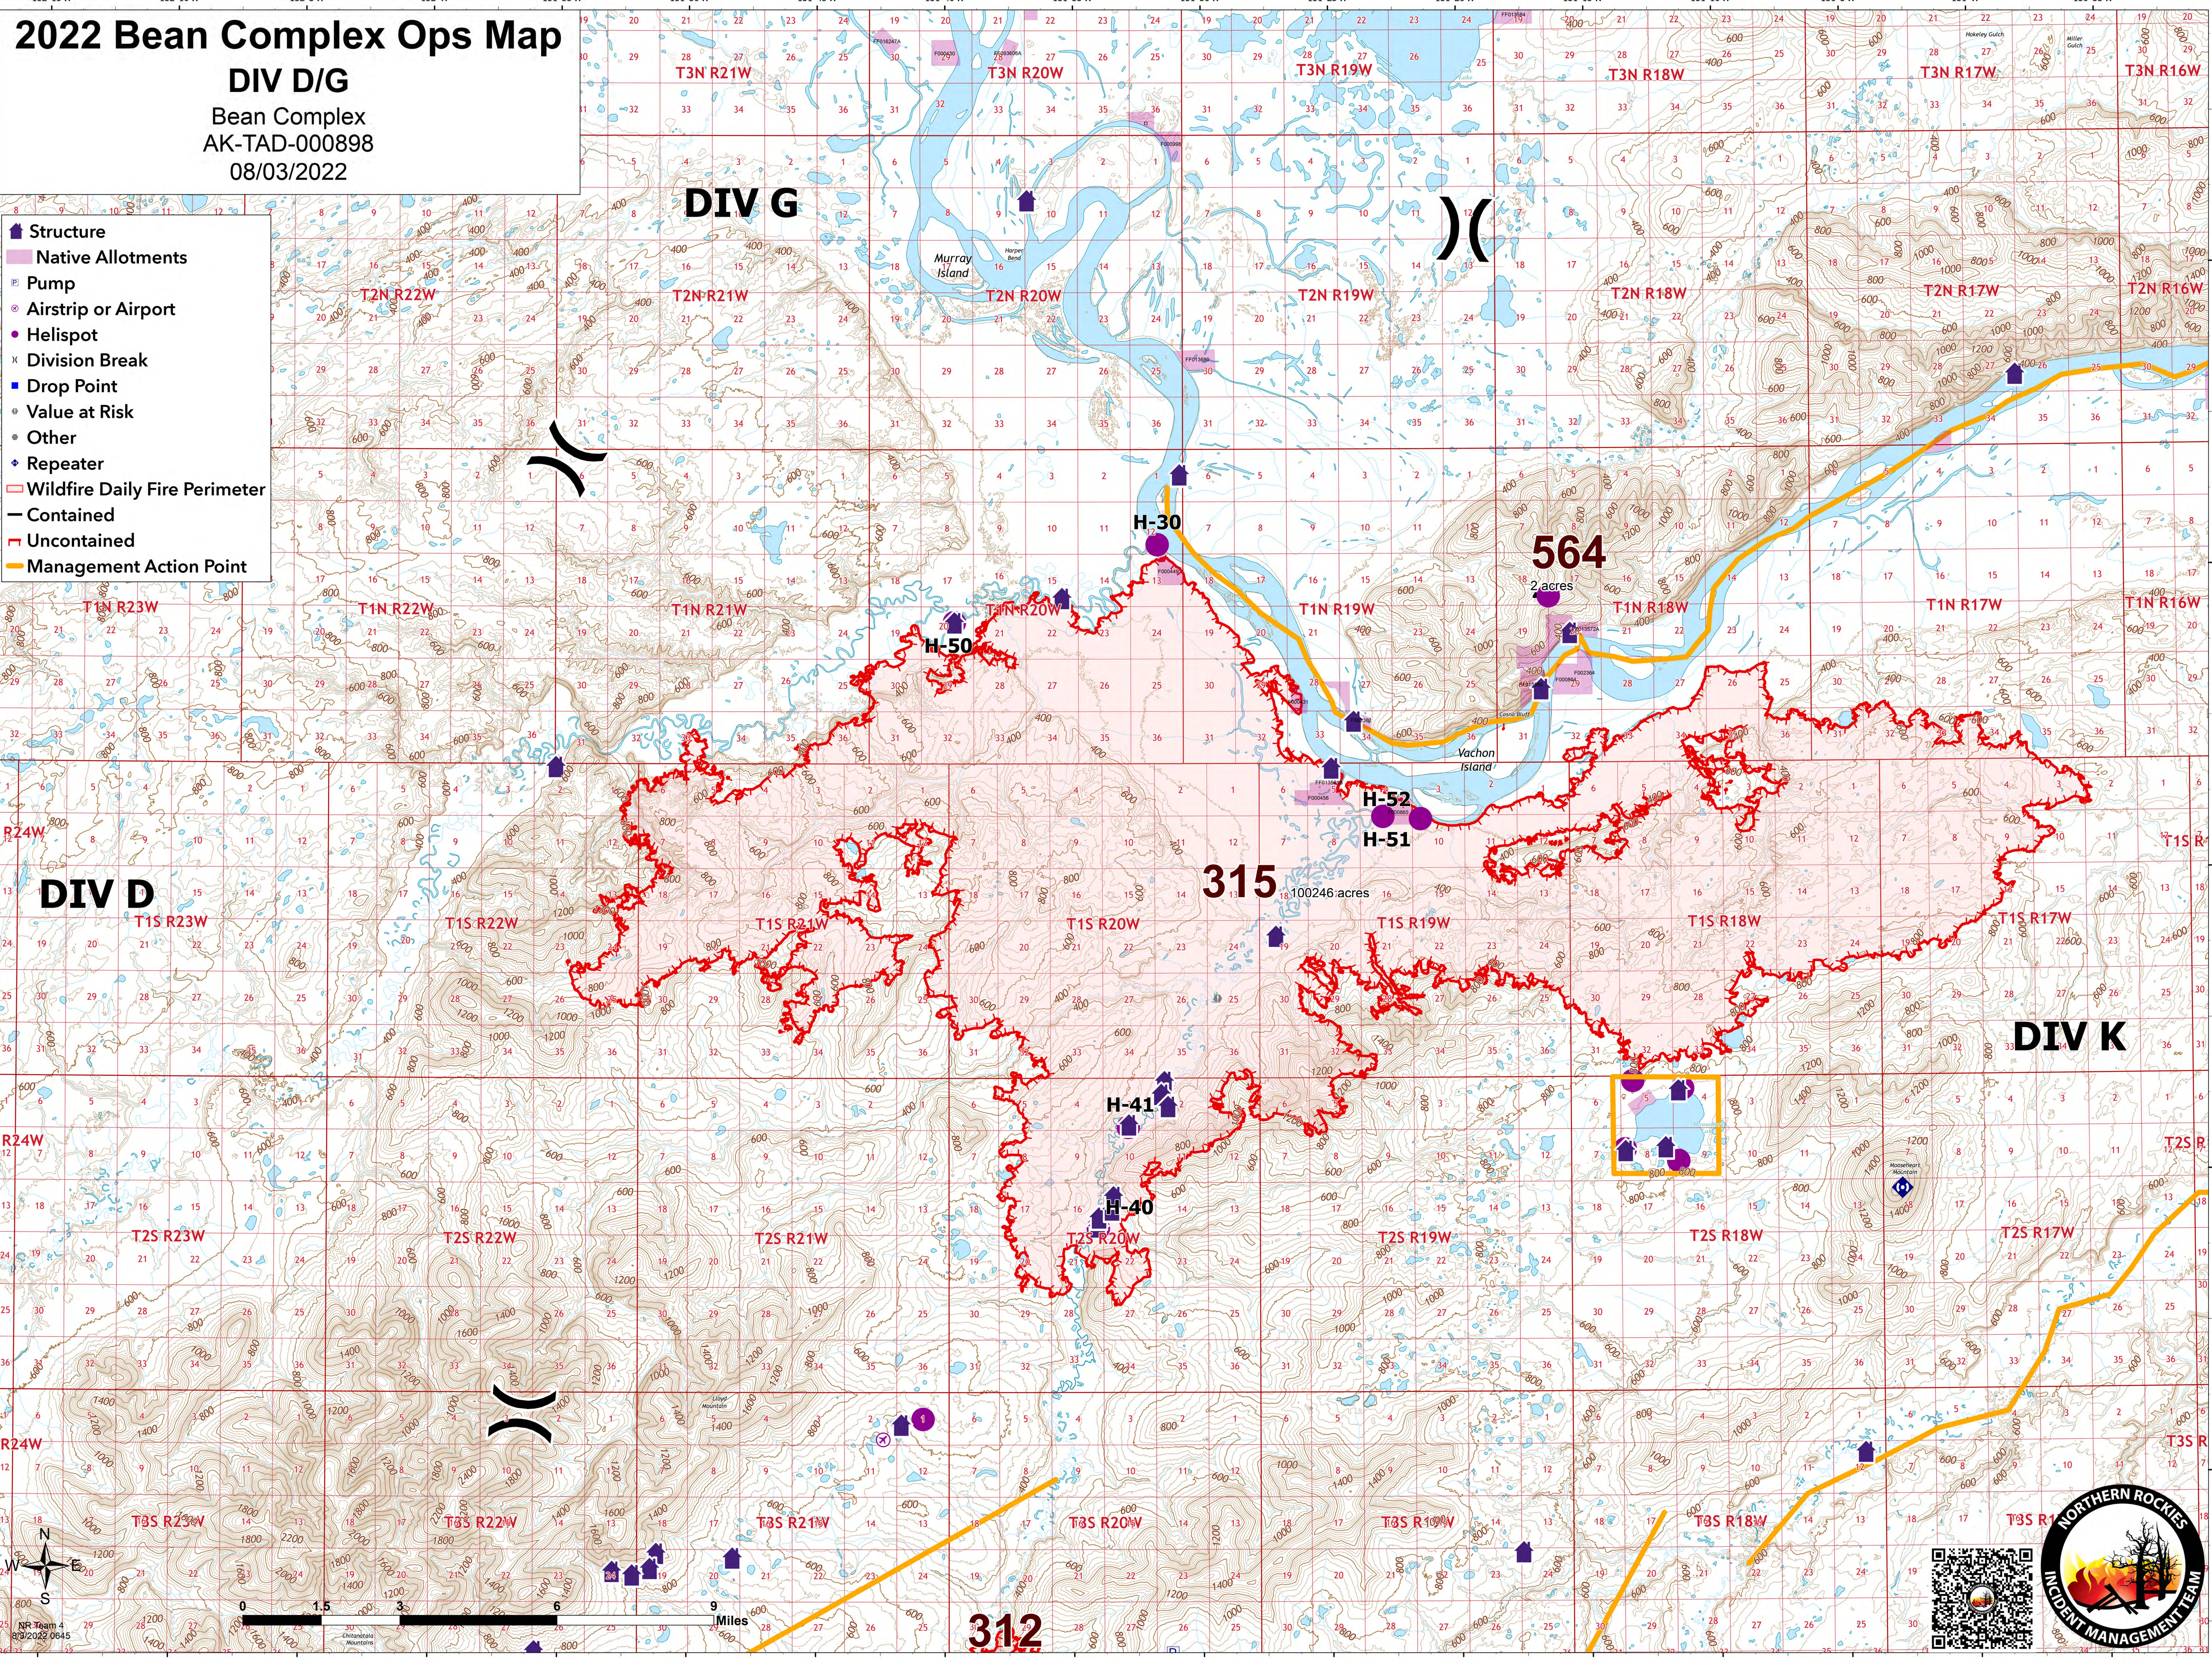

# 2022 Bean Complex Ops Map

DIV D/G

Bean Complex  
AK-TAD-000898  
08/03/2022

- Structure
- Native Allotments
- Pump
- Airstrip or Airport
- Helispot
- Division Break
- Drop Point
- Value at Risk
- Other
- Repeater
- Wildfire Daily Fire Perimeter
- Contained
- Uncontained
- Management Action Point

**DIV G**

**DIV D**

**DIV K**

**312**

**315**  
100246 acres

**564**  
2 acres