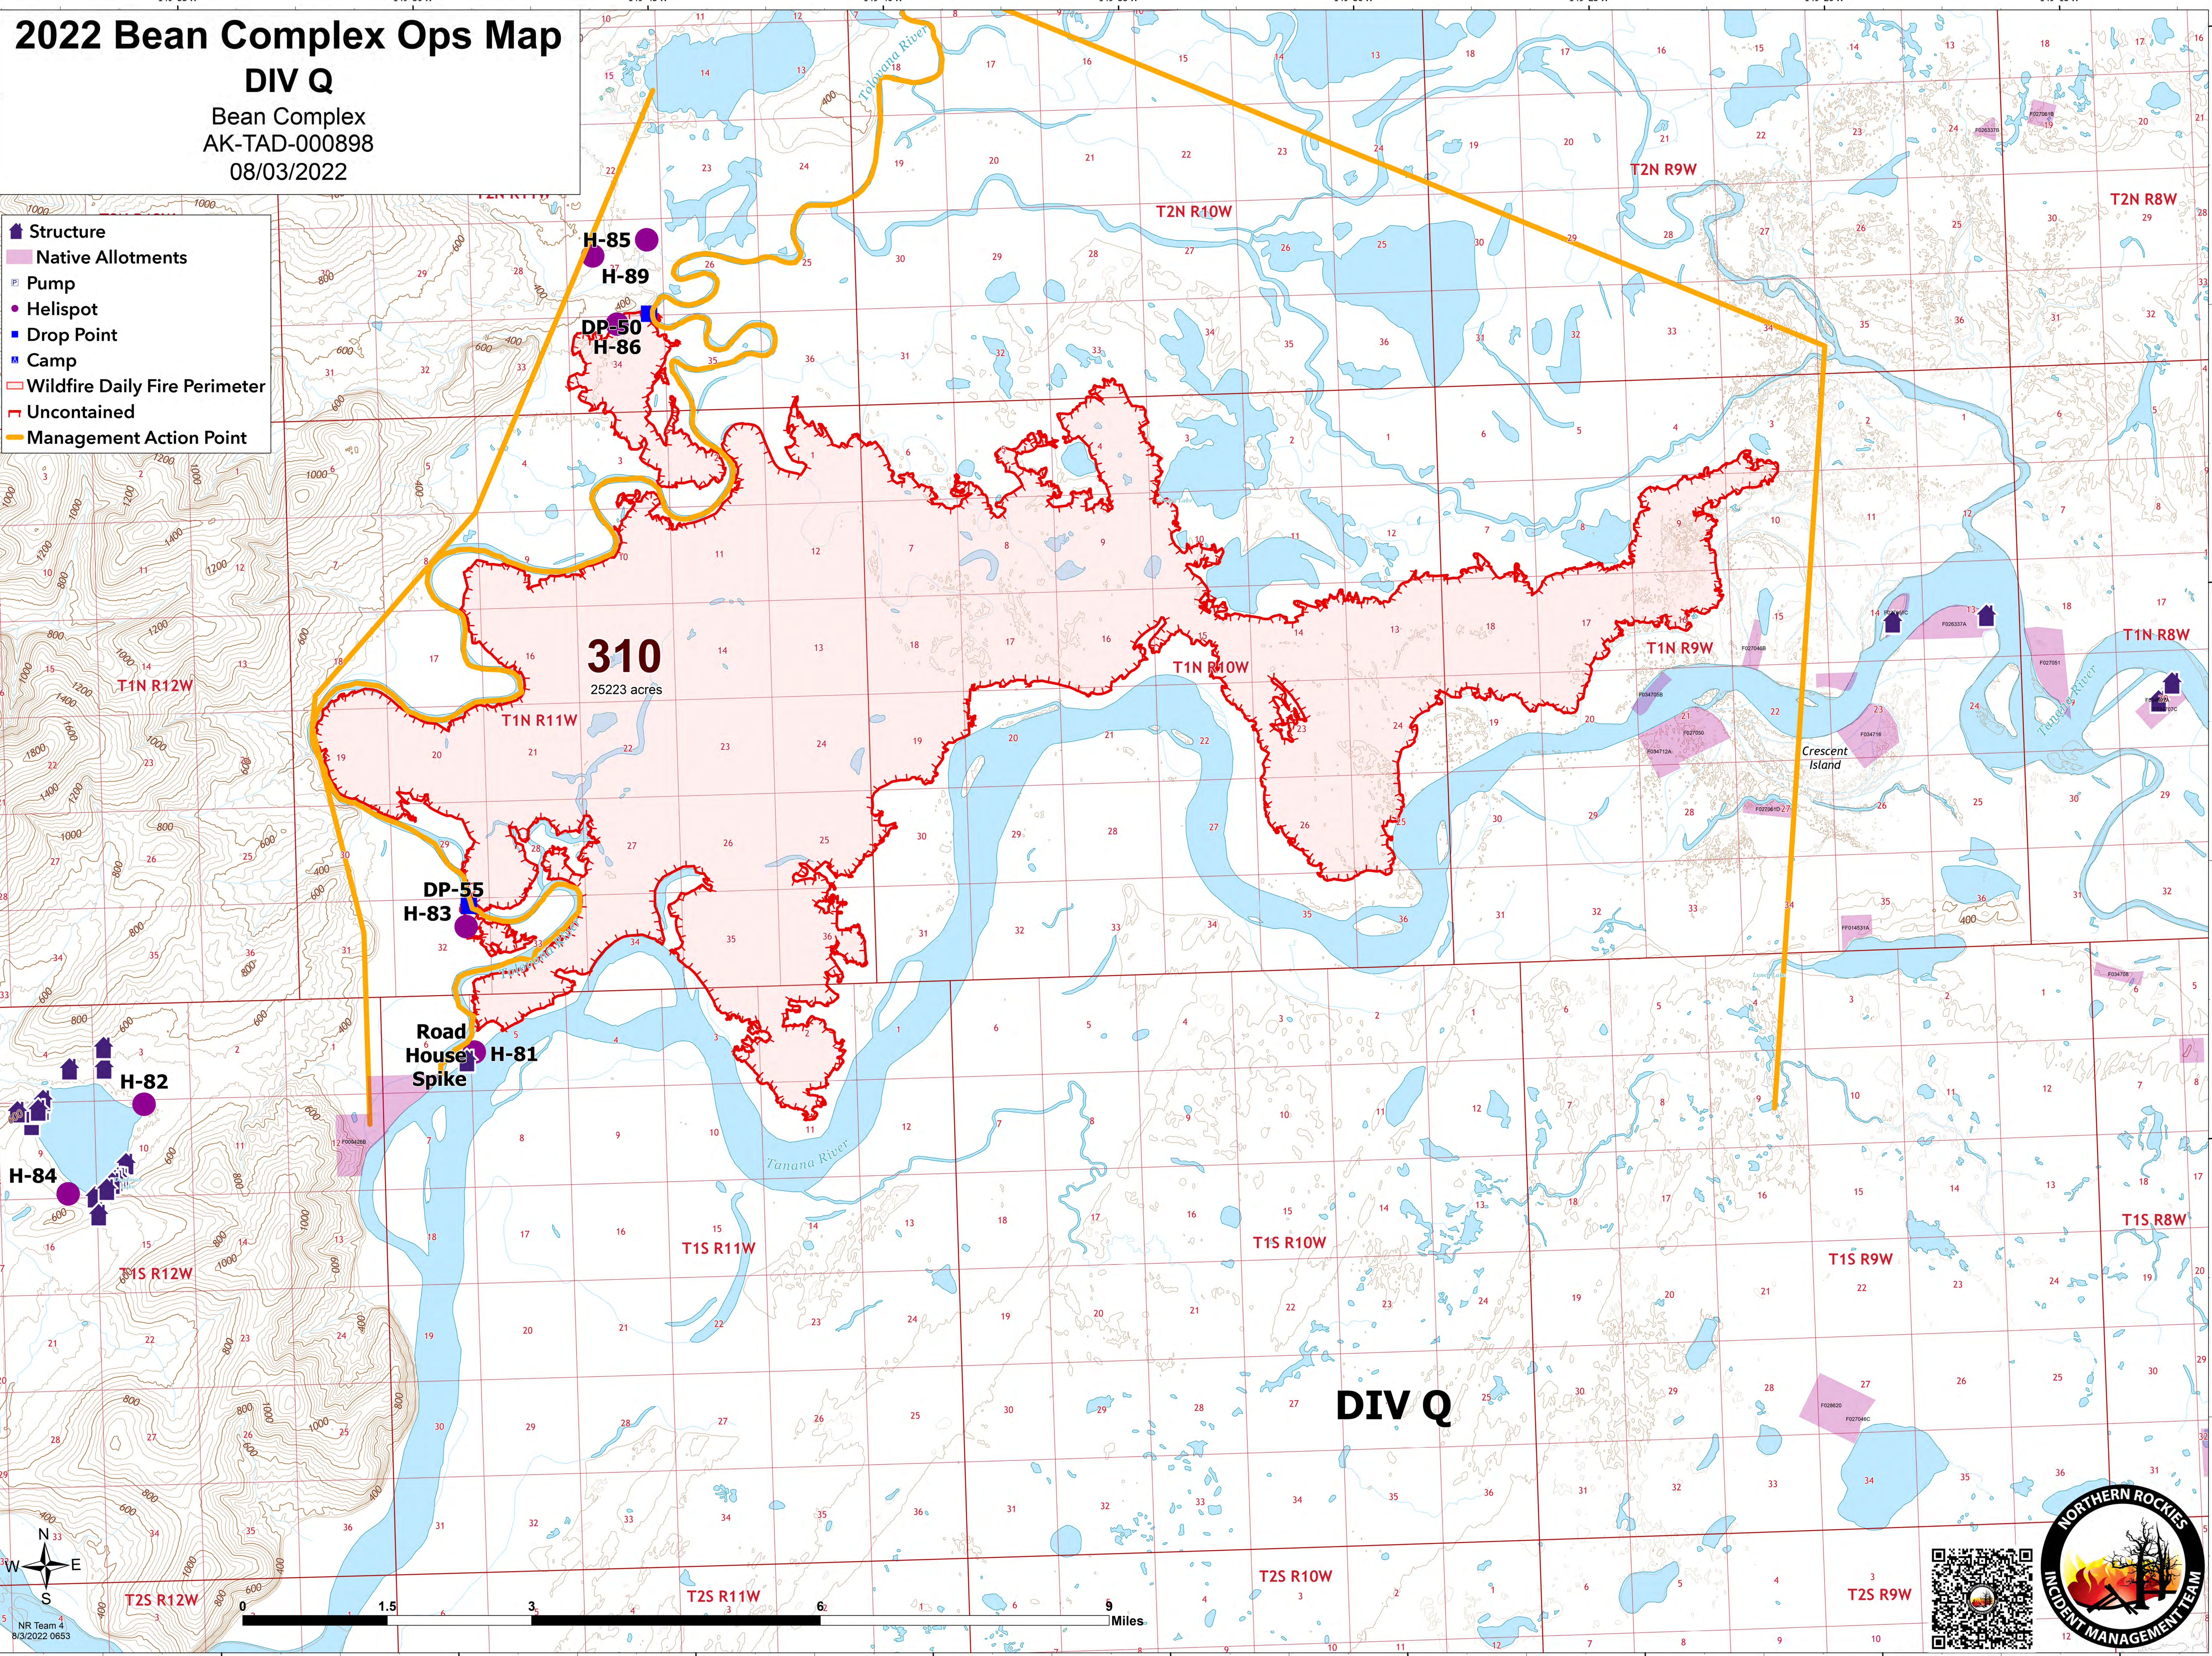

2022 Bean Complex Ops Map

DIV Q

Bean Complex
AK-TAD-000898
08/03/2022

- Structure
- Native Allotments
- Pump
- Helispot
- Drop Point
- Camp
- Wildfire Daily Fire Perimeter
- Uncontained
- Management Action Point

310
25223 acres

DIV Q