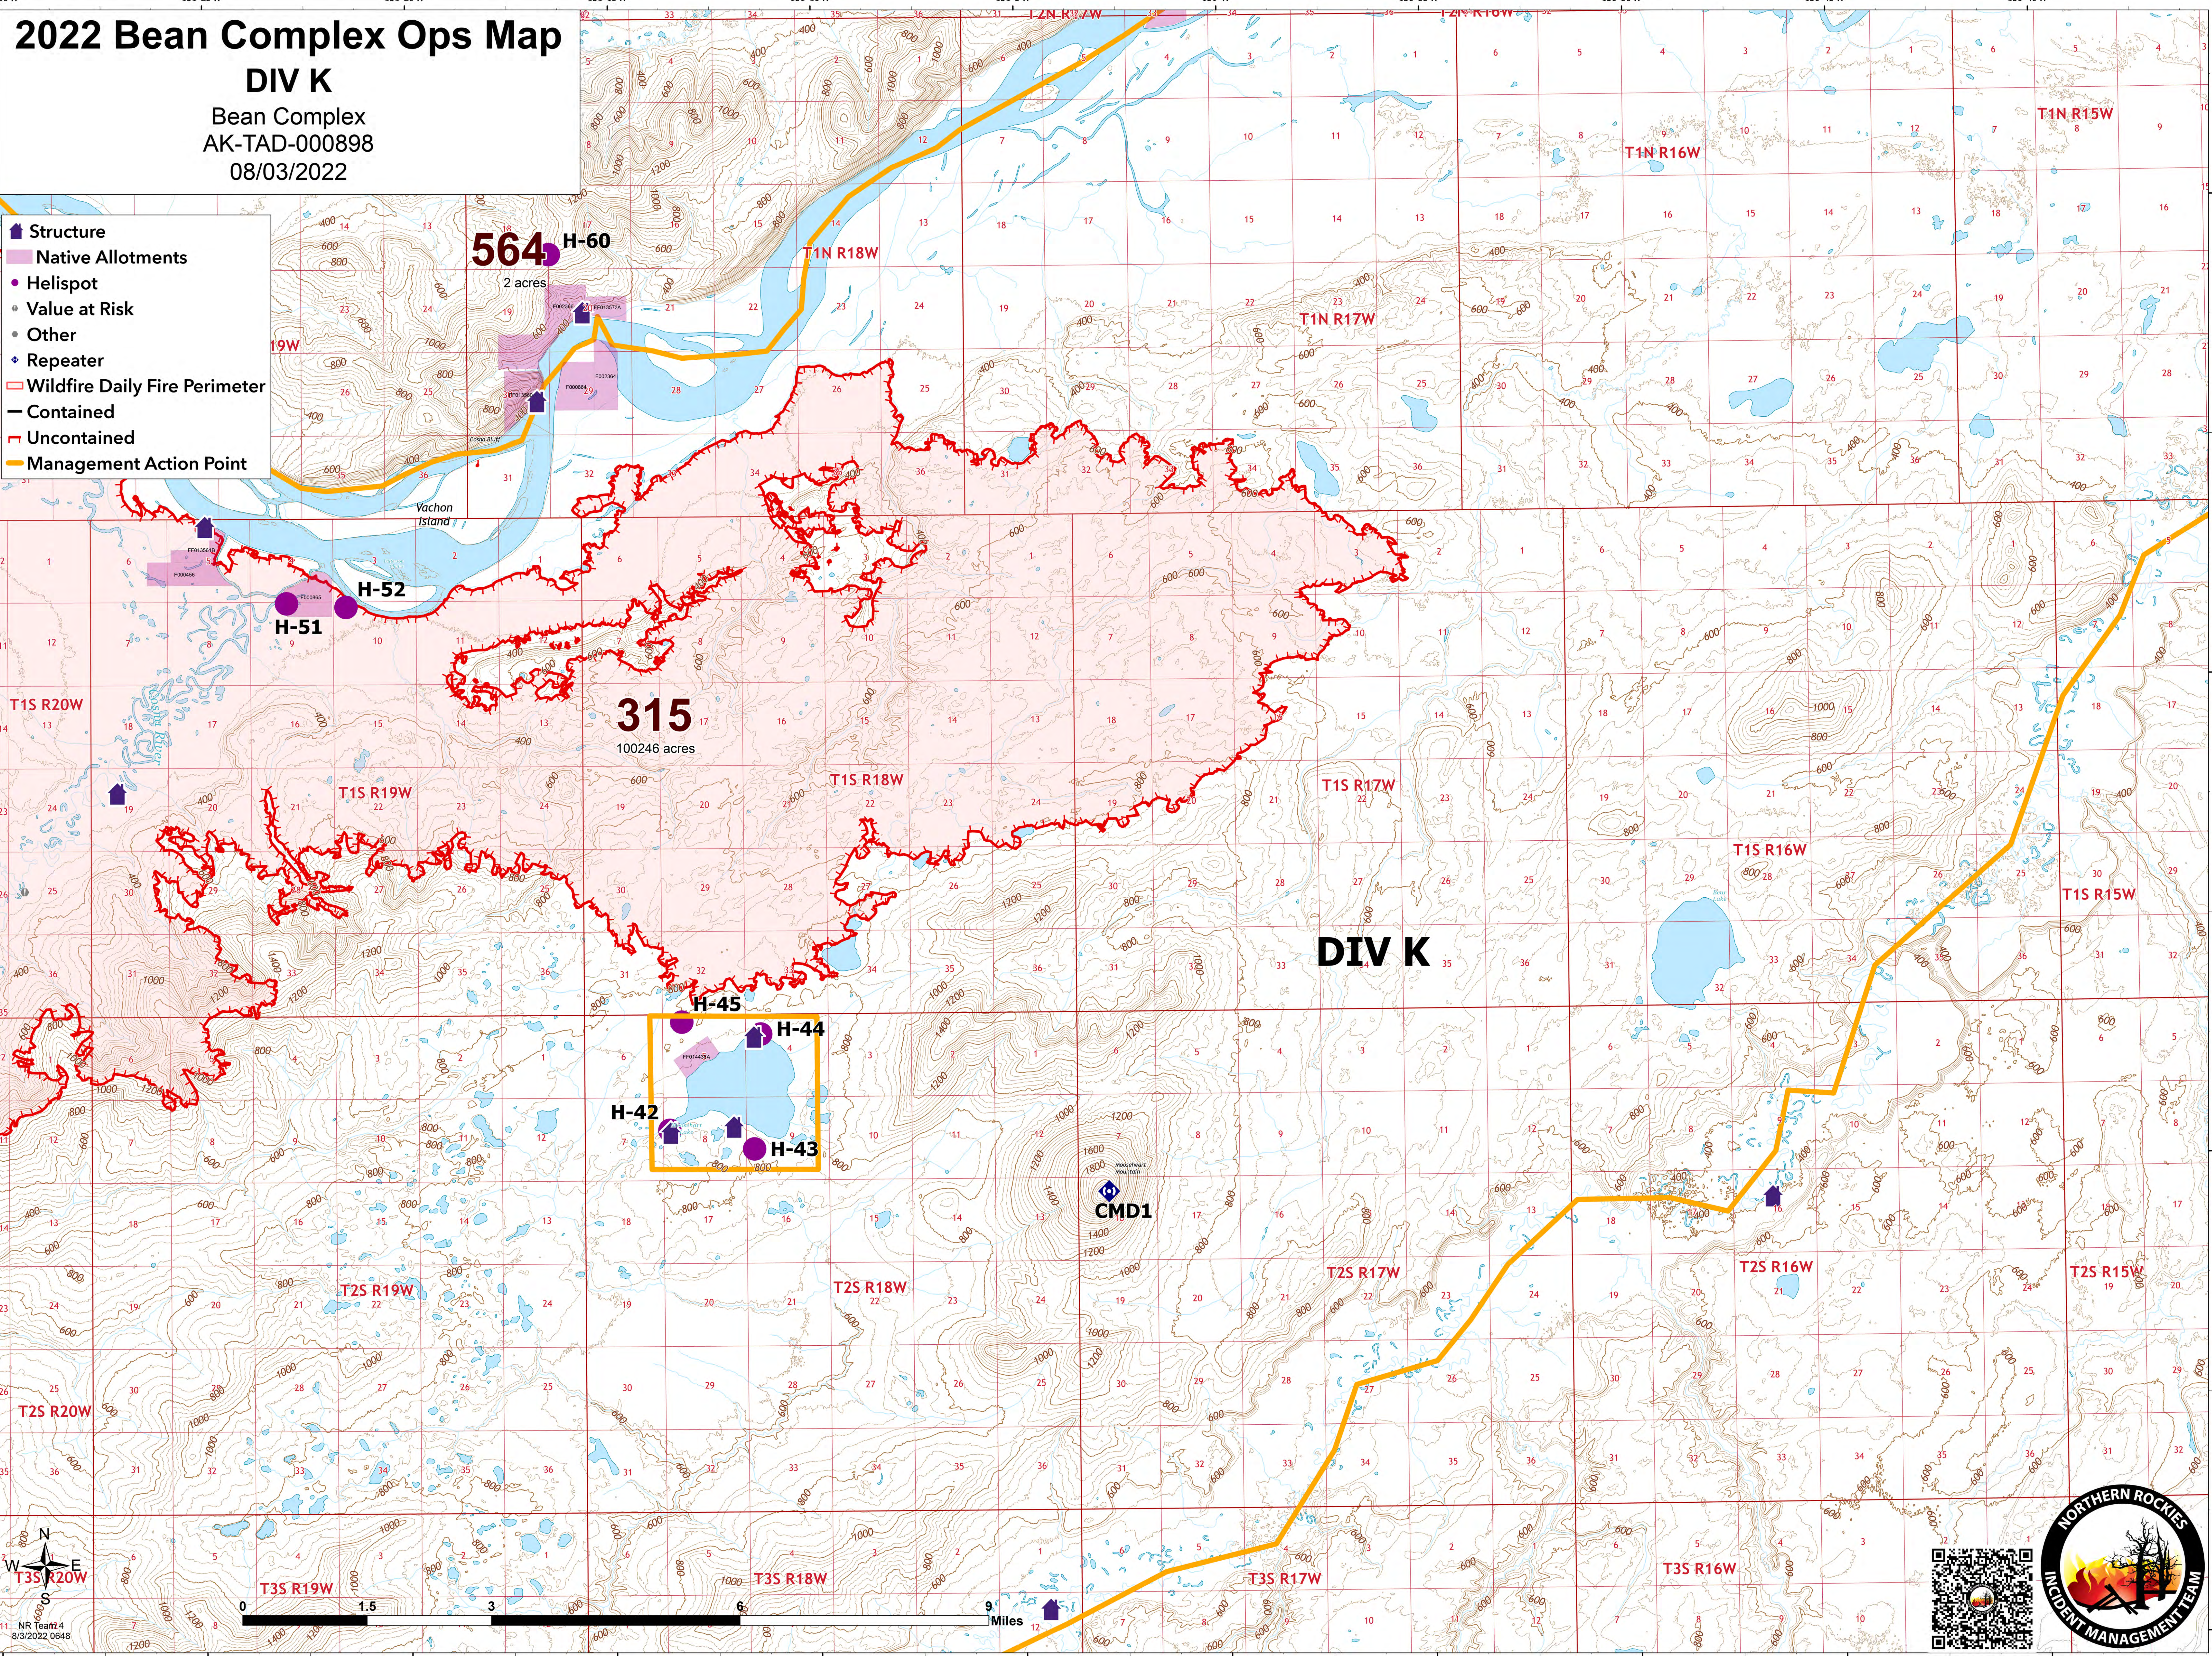

# 2022 Bean Complex Ops Map

## DIV K

Bean Complex  
AK-TAD-000898  
08/03/2022

- Structure
- Native Allotments
- Helispot
- Value at Risk
- Other
- Repeater
- Wildfire Daily Fire Perimeter
- Contained
- Uncontained
- Management Action Point

NR Team #4  
8/3/2022 0648