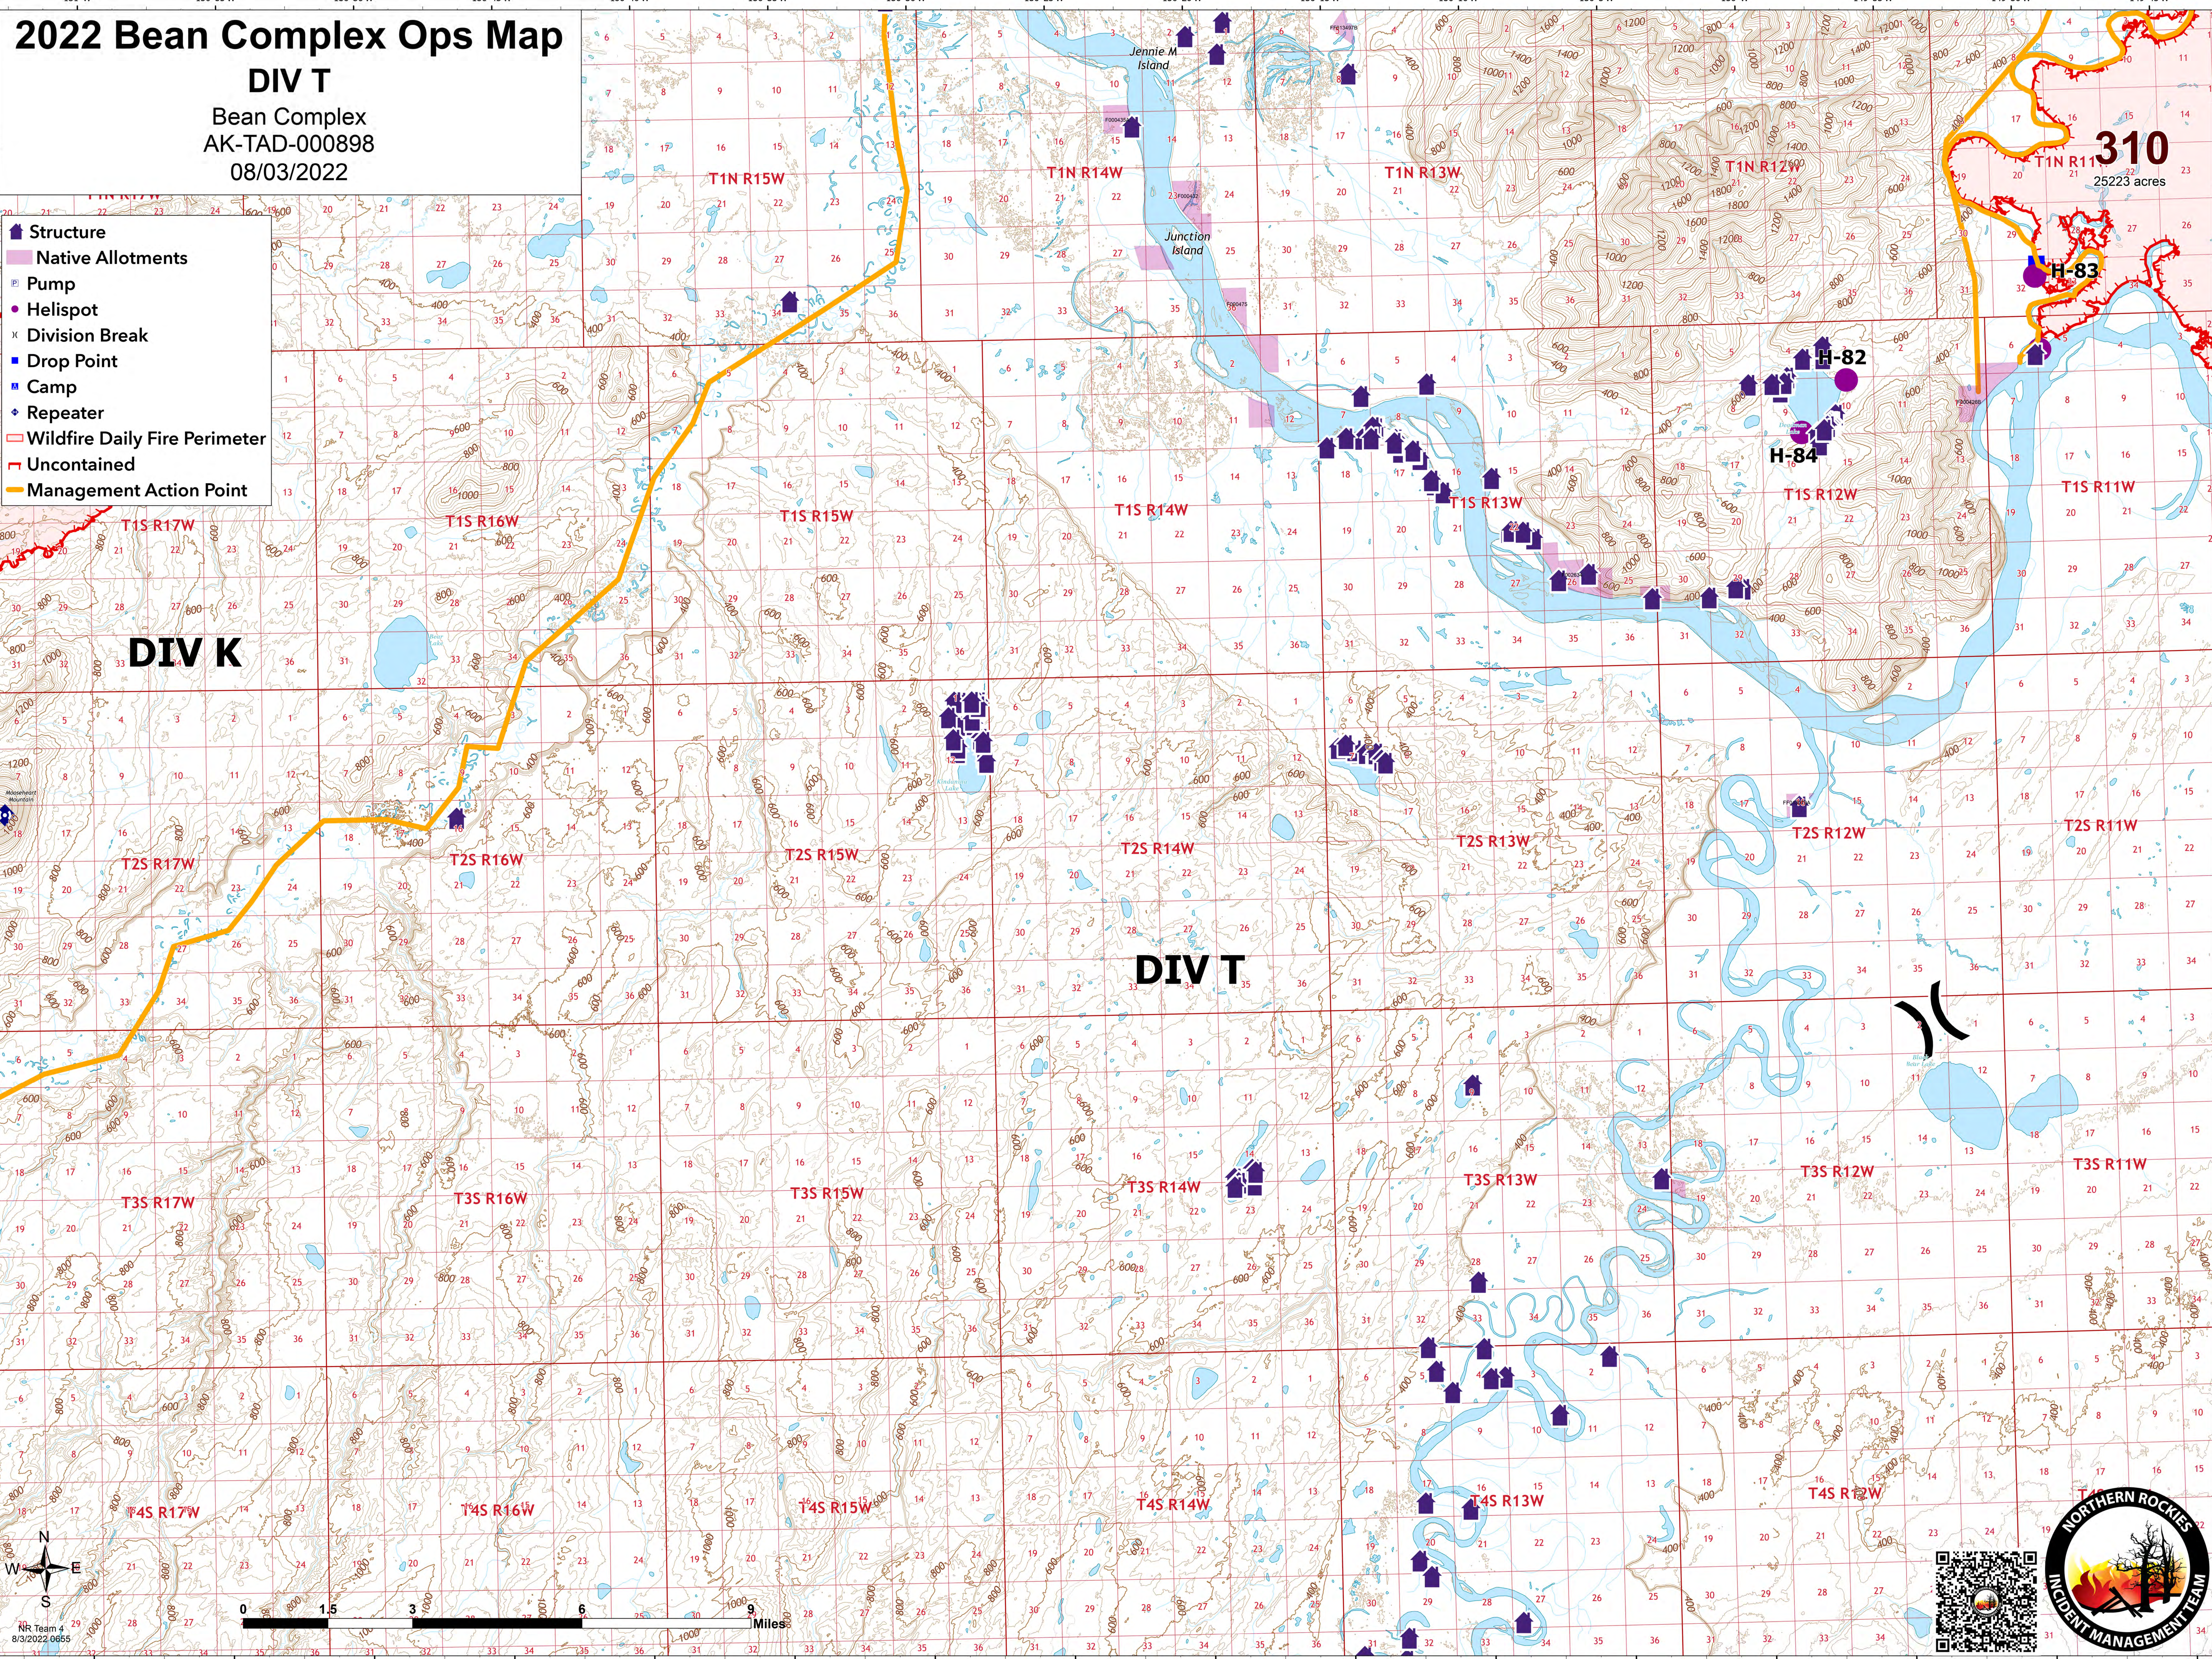

2022 Bean Complex Ops Map

DIV T

Bean Complex
AK-TAD-000898
08/03/2022

- Structure
- Native Allotments
- Pump
- Helispot
- Division Break
- Drop Point
- Camp
- Repeater
- Wildfire Daily Fire Perimeter
- Uncontained
- Management Action Point

310
25223 acres

H-83

H-82

H-84

DIV K

DIV T