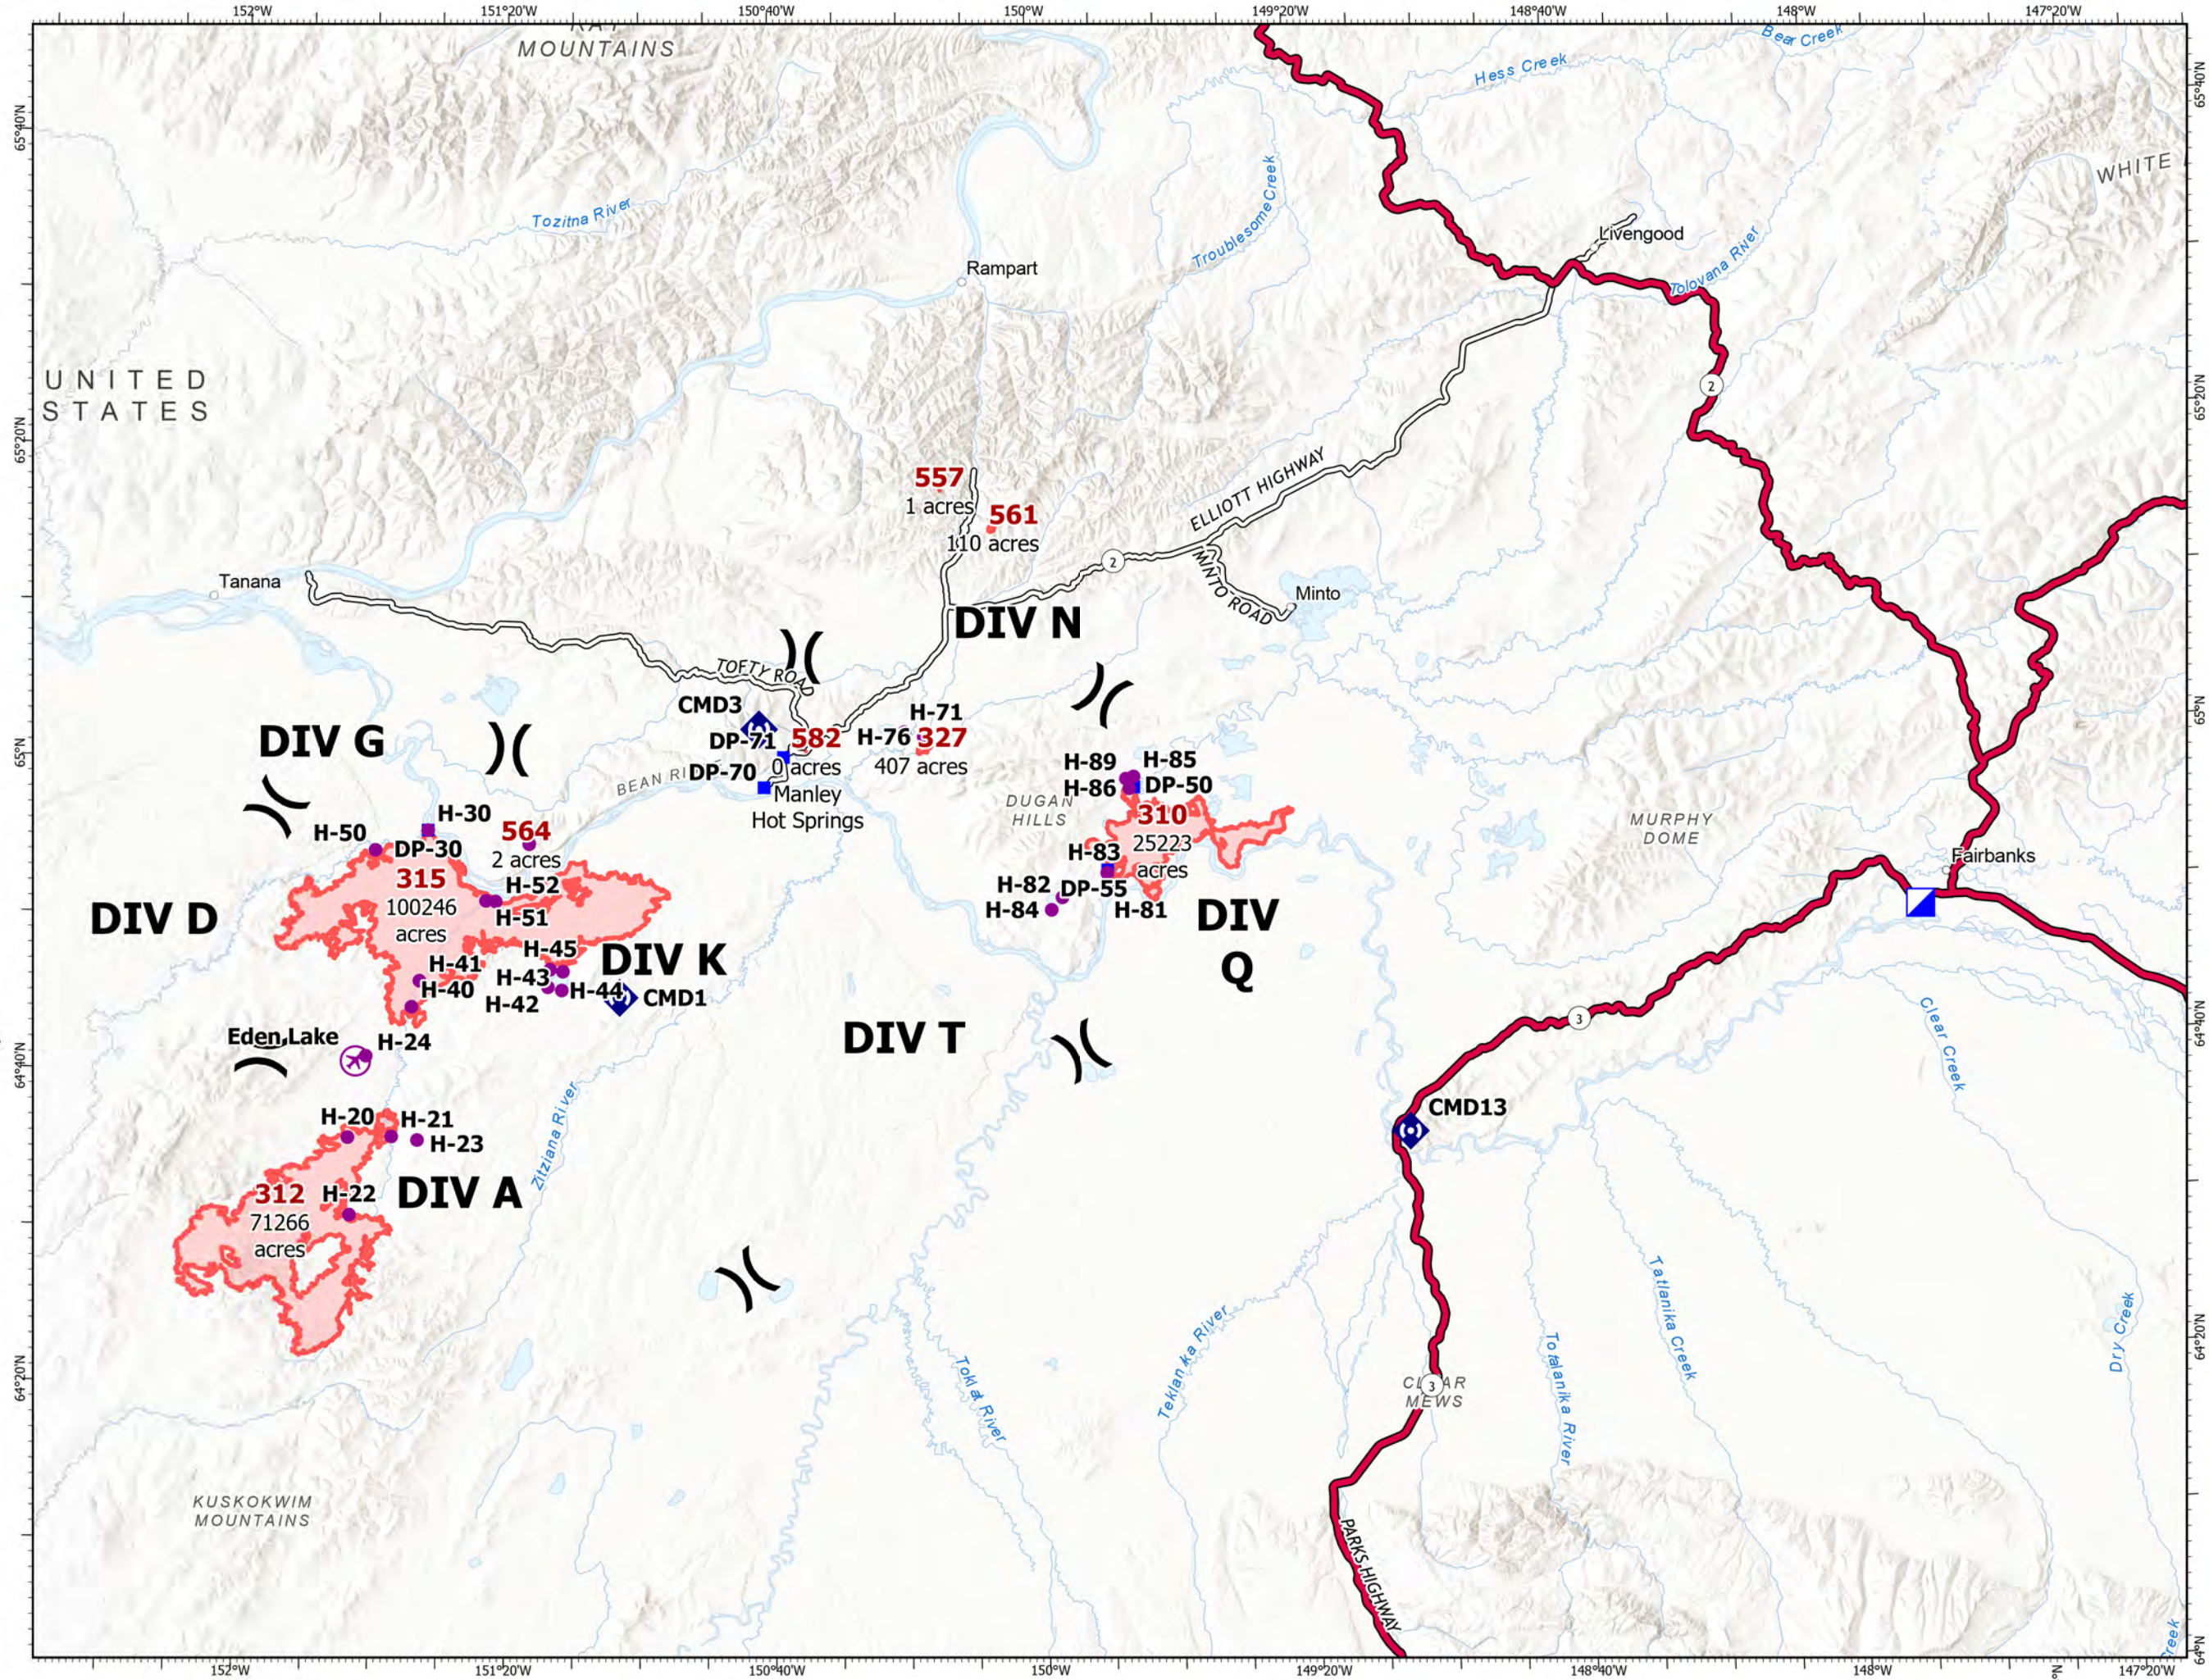

Incident Overview Map

Bean Complex
AK-TAD-000898
8/3/2022

197,255 Acres from Imagery @
07/29 2200

- Wildfire Daily Fire Perimeter
- Airstrip or Airport
- Helispot
- Division Break
- Incident Command Post
- Drop Point
- Repeater
- Paved Road
- Dirt Road

NOTE:
- Cell/Radio reception is poor

- For those with rental vehicles, check rental agreements, as roads are rough

NR Team 4
8/3/2022 0701