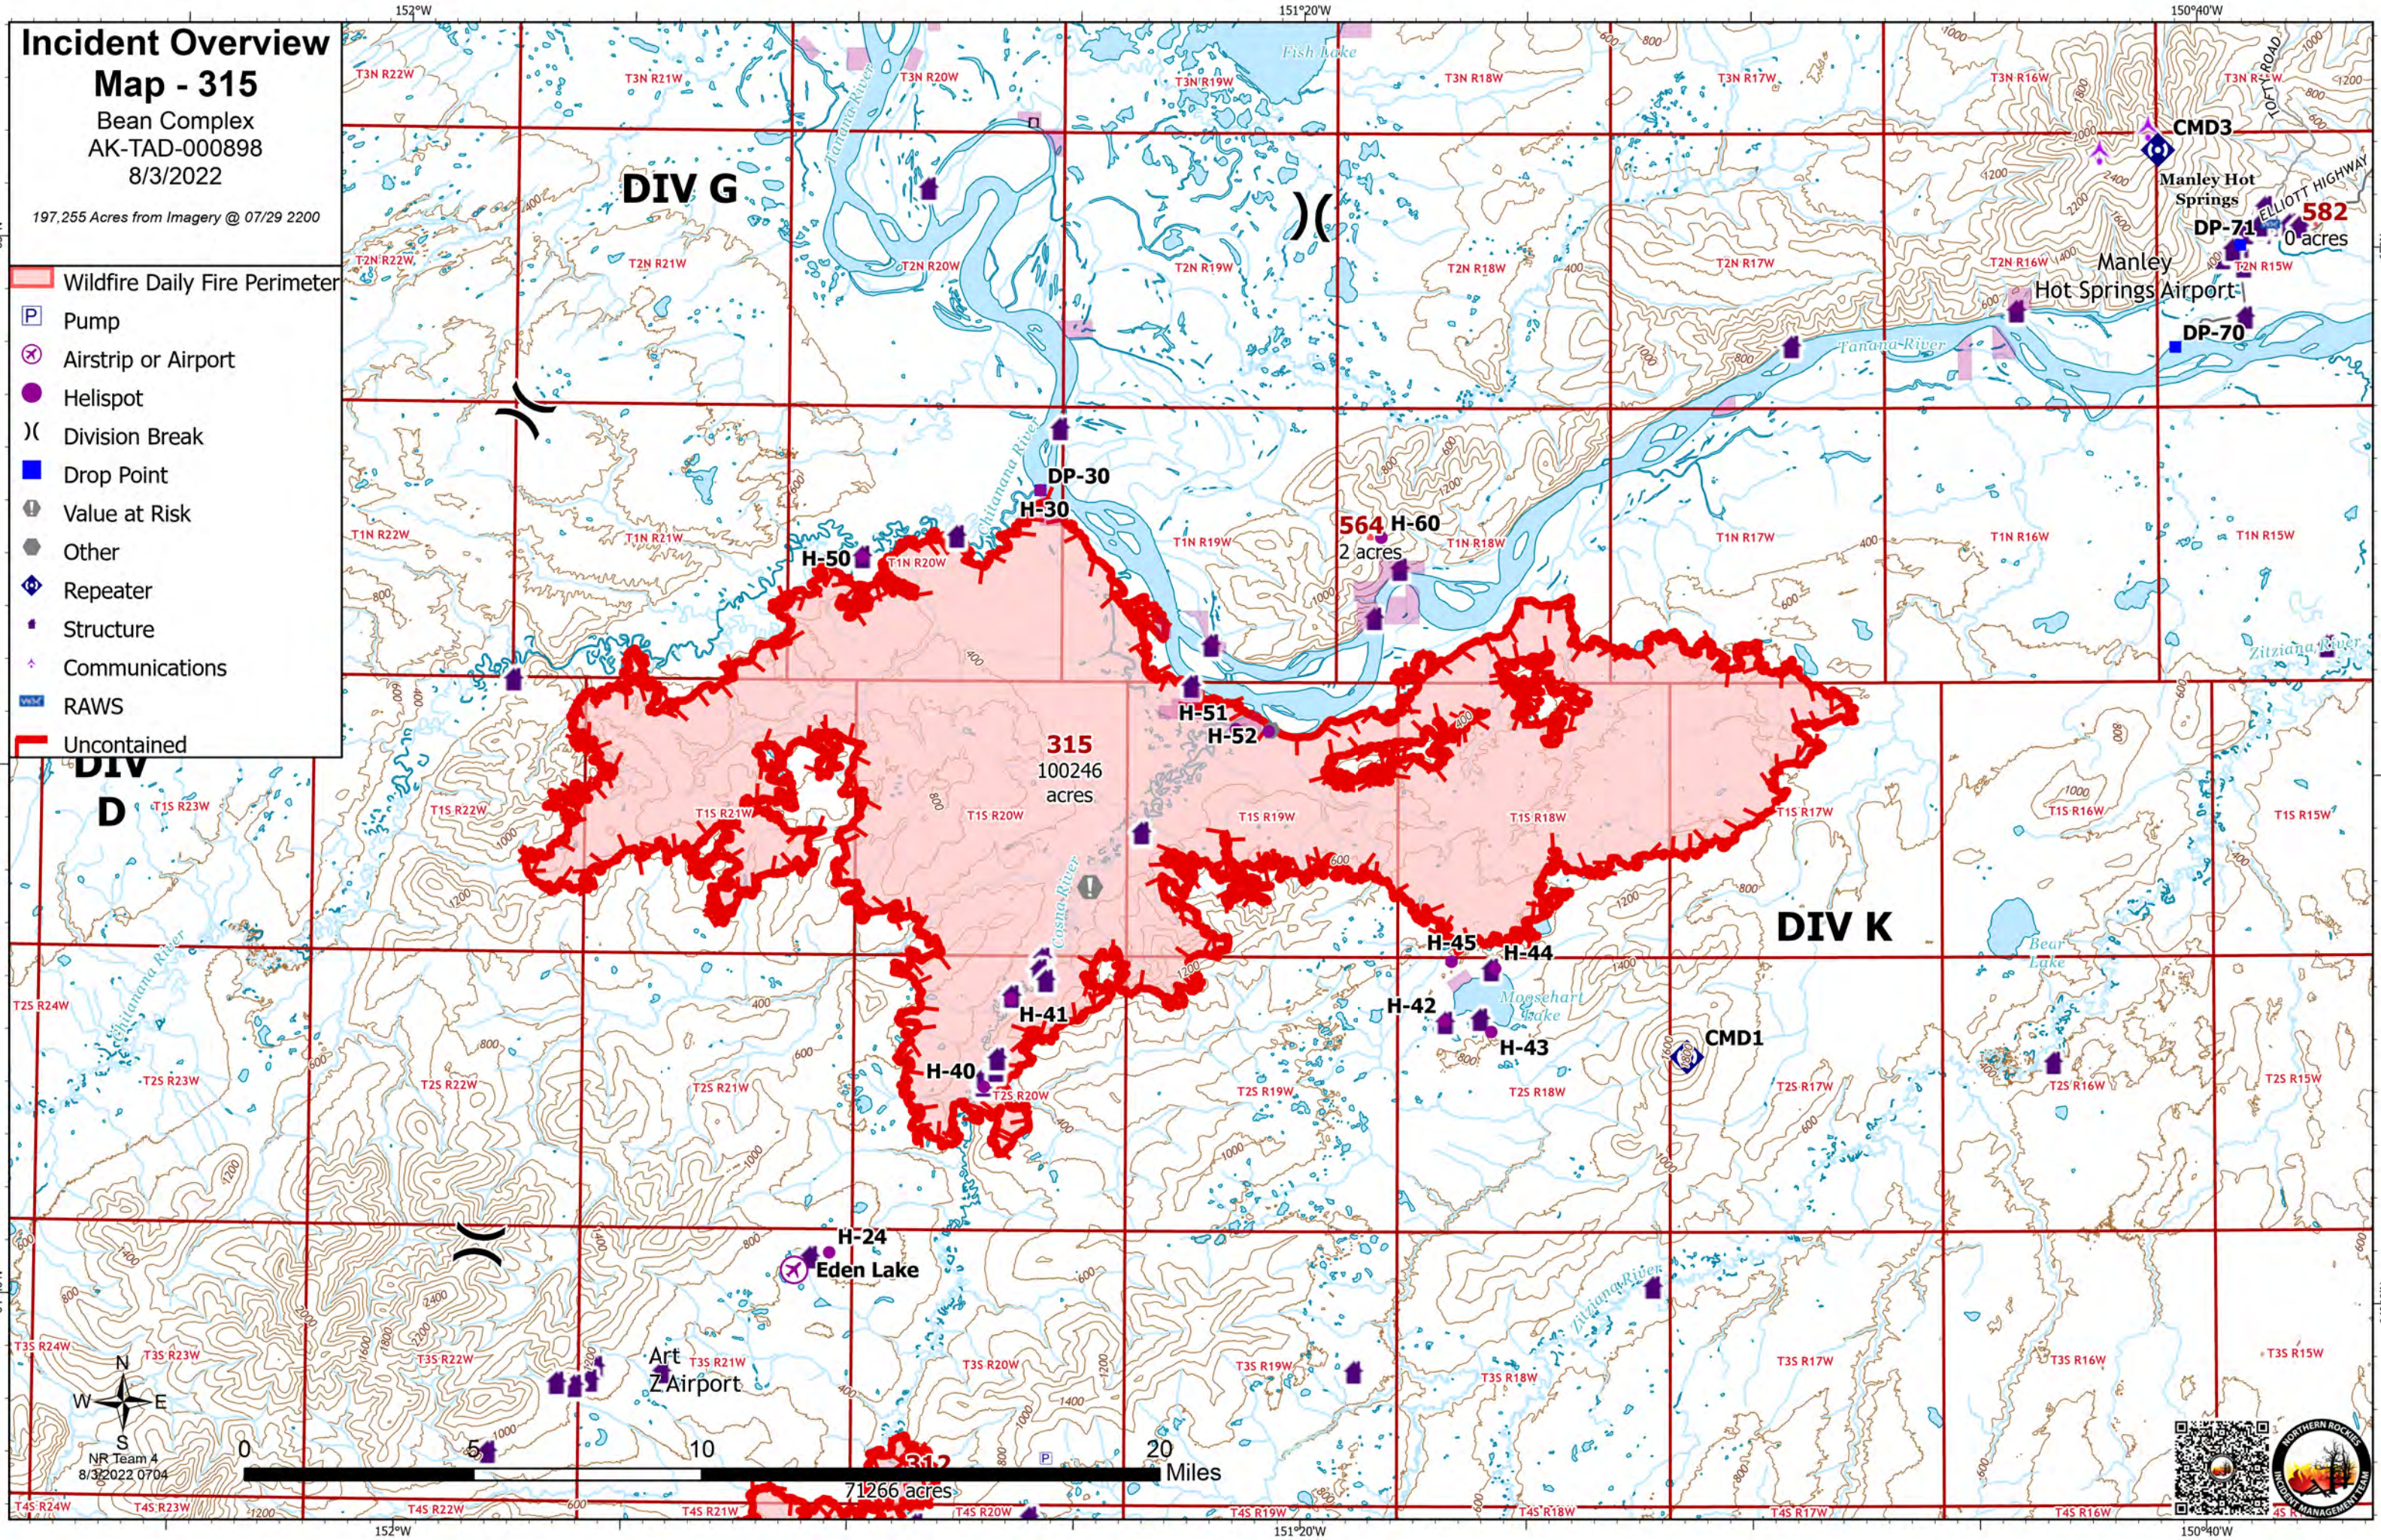

Incident Overview Map

Bean Complex
AK-TAD-000898
8/3/2022

197,255 Acres from Imagery @
07/29 2200

-  Wildfire Daily Fire Perimeter
-  Airstrip or Airport
-  Helispot
-  Division Break
-  Incident Command Post
-  Drop Point
-  Repeater
-  Paved Road
-  Dirt Road

- Pump
- Helispot
- Division Break
- Drop Point
- Camp
- Repeater
- Structure
- Mining Camp/Equipment
- Camp
- Communications
- RAWS
- Contained
- Uncontained
- Wildfire Daily Fire Perimeter

NR Team 4
8/3/2022 0702

Incident Overview

Map - 315

Bean Complex
AK-TAD-000898
8/3/2022

197,255 Acres from Imagery @ 07/29 2200

- Wildfire Daily Fire Perimeter
- Pump
- Airstrip or Airport
- Helispot
- Division Break
- Drop Point
- Value at Risk
- Other
- Repeater
- Structure
- Communications
- RAWS
- Uncontained

315
100246
acres

71266 acres

Incident Overview

Map - 312

Bean Complex
AK-TAD-000898
8/3/2022

197,255 Acres from Imagery @
07/29 2200

- Wildfire Daily Fire Perimeter
- Pump
- Helispot
- Structure
- Communications
- Uncontained