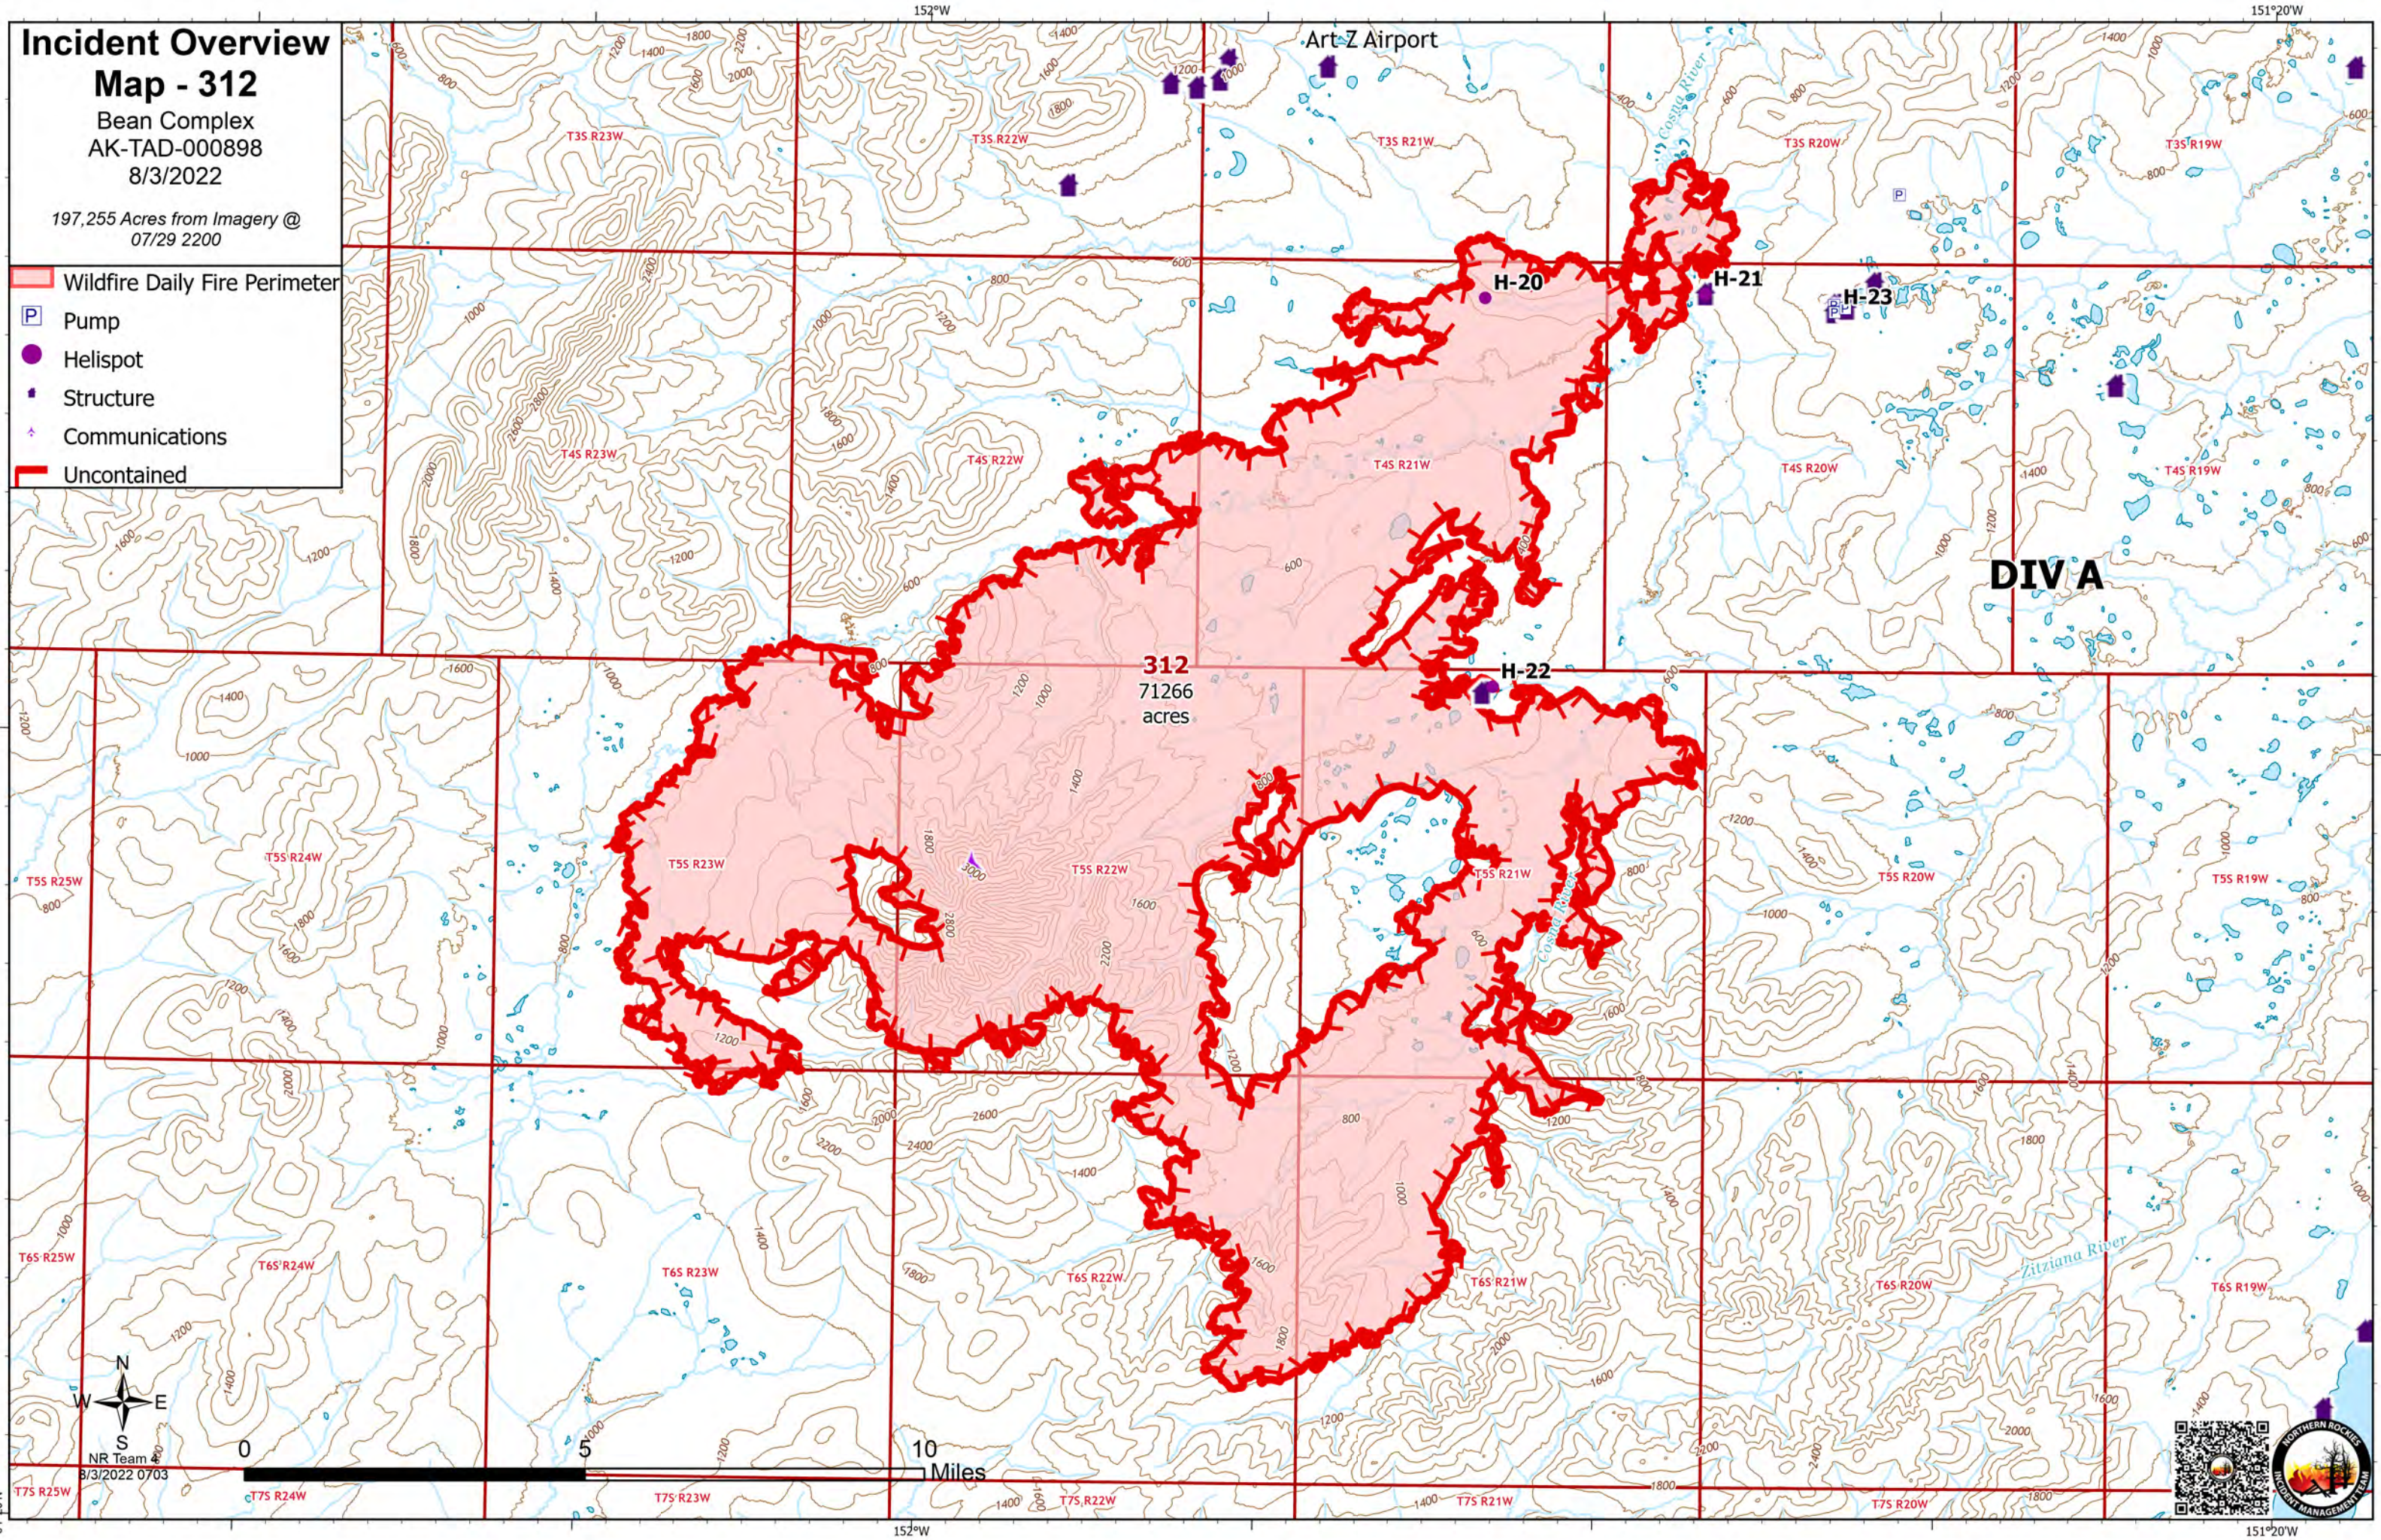

Incident Overview Map

Bean Complex
AK-TAD-000898
8/3/2022

197,255 Acres from Imagery @
07/29 2200

-  Wildfire Daily Fire Perimeter
-  Airstrip or Airport
-  Helispot
-  Division Break
-  Incident Command Post
-  Drop Point
-  Repeater
-  Paved Road
-  Dirt Road

Incident Overview

Map - 315

Bean Complex
AK-TAD-000898
8/3/2022

197,255 Acres from Imagery @ 07/29 2200

- Wildfire Daily Fire Perimeter
- Pump
- Airstrip or Airport
- Helispot
- Division Break
- Drop Point
- Value at Risk
- Other
- Repeater
- Structure
- Communications
- RAWS
- Uncontained

315
100246
acres

71266 acres

Incident Overview

Map - 312

Bean Complex
AK-TAD-000898
8/3/2022

197,255 Acres from Imagery @
07/29 2200

- Wildfire Daily Fire Perimeter
- Pump
- Helispot
- Structure
- Communications
- Uncontained

DIV A

312
71266
acres

NR Team 4
8/3/2022 0703