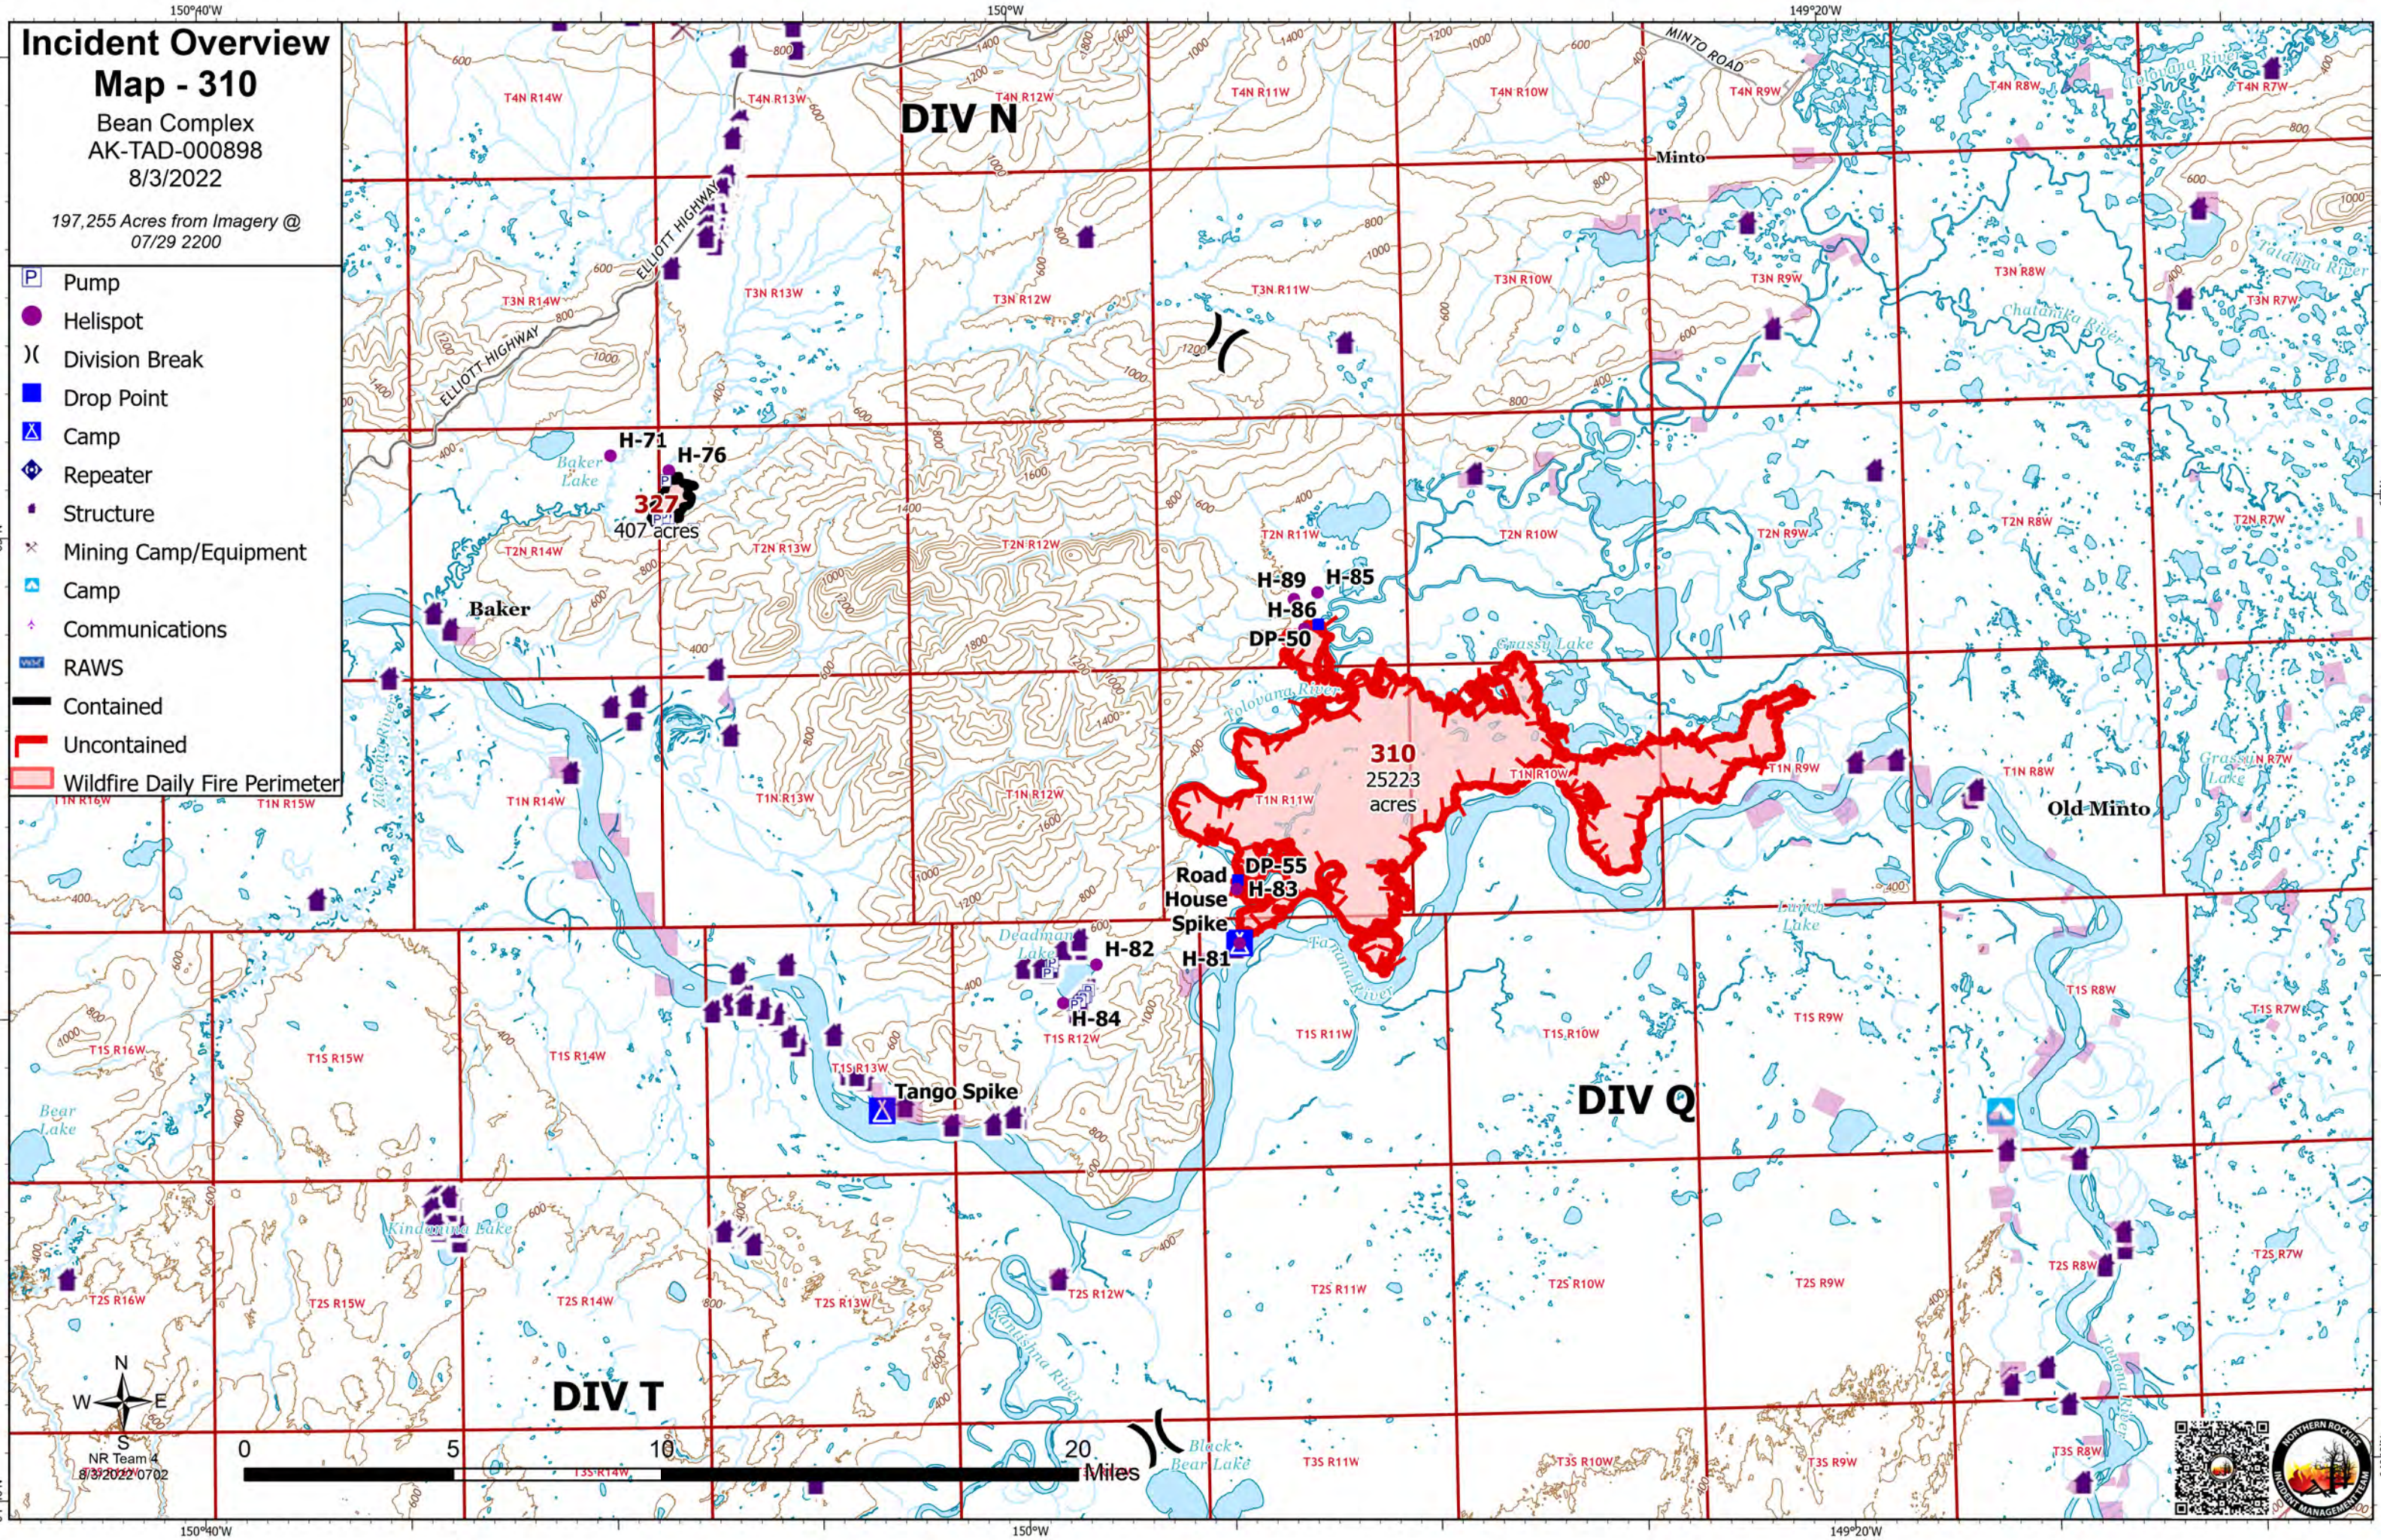

Incident Overview Map

Bean Complex
AK-TAD-000898
8/3/2022

197,255 Acres from Imagery @
07/29 2200

-  Wildfire Daily Fire Perimeter
-  Airstrip or Airport
-  Helispot
-  Division Break
-  Incident Command Post
-  Drop Point
-  Repeater
-  Paved Road
-  Dirt Road

- Pump
- Helispot
- Division Break
- Drop Point
- Camp
- Repeater
- Structure
- Mining Camp/Equipment
- Camp
- Communications
- RAWS
- Contained
- Uncontained
- Wildfire Daily Fire Perimeter

NR Team 4
8/3/2022 0702

Incident Overview

Map - 315

Bean Complex
AK-TAD-000898
8/3/2022

197,255 Acres from Imagery @ 07/29 2200

- Wildfire Daily Fire Perimeter
- Pump
- Airstrip or Airport
- Helispot
- Division Break
- Drop Point
- Value at Risk
- Other
- Repeater
- Structure
- Communications
- RAWS
- Uncontained

315
100246
acres

71266 acres

Incident Overview

Map - 312

Bean Complex
AK-TAD-000898
8/3/2022

197,255 Acres from Imagery @
07/29 2200

- Wildfire Daily Fire Perimeter
- Pump
- Helispot
- Structure
- Communications
- Uncontained