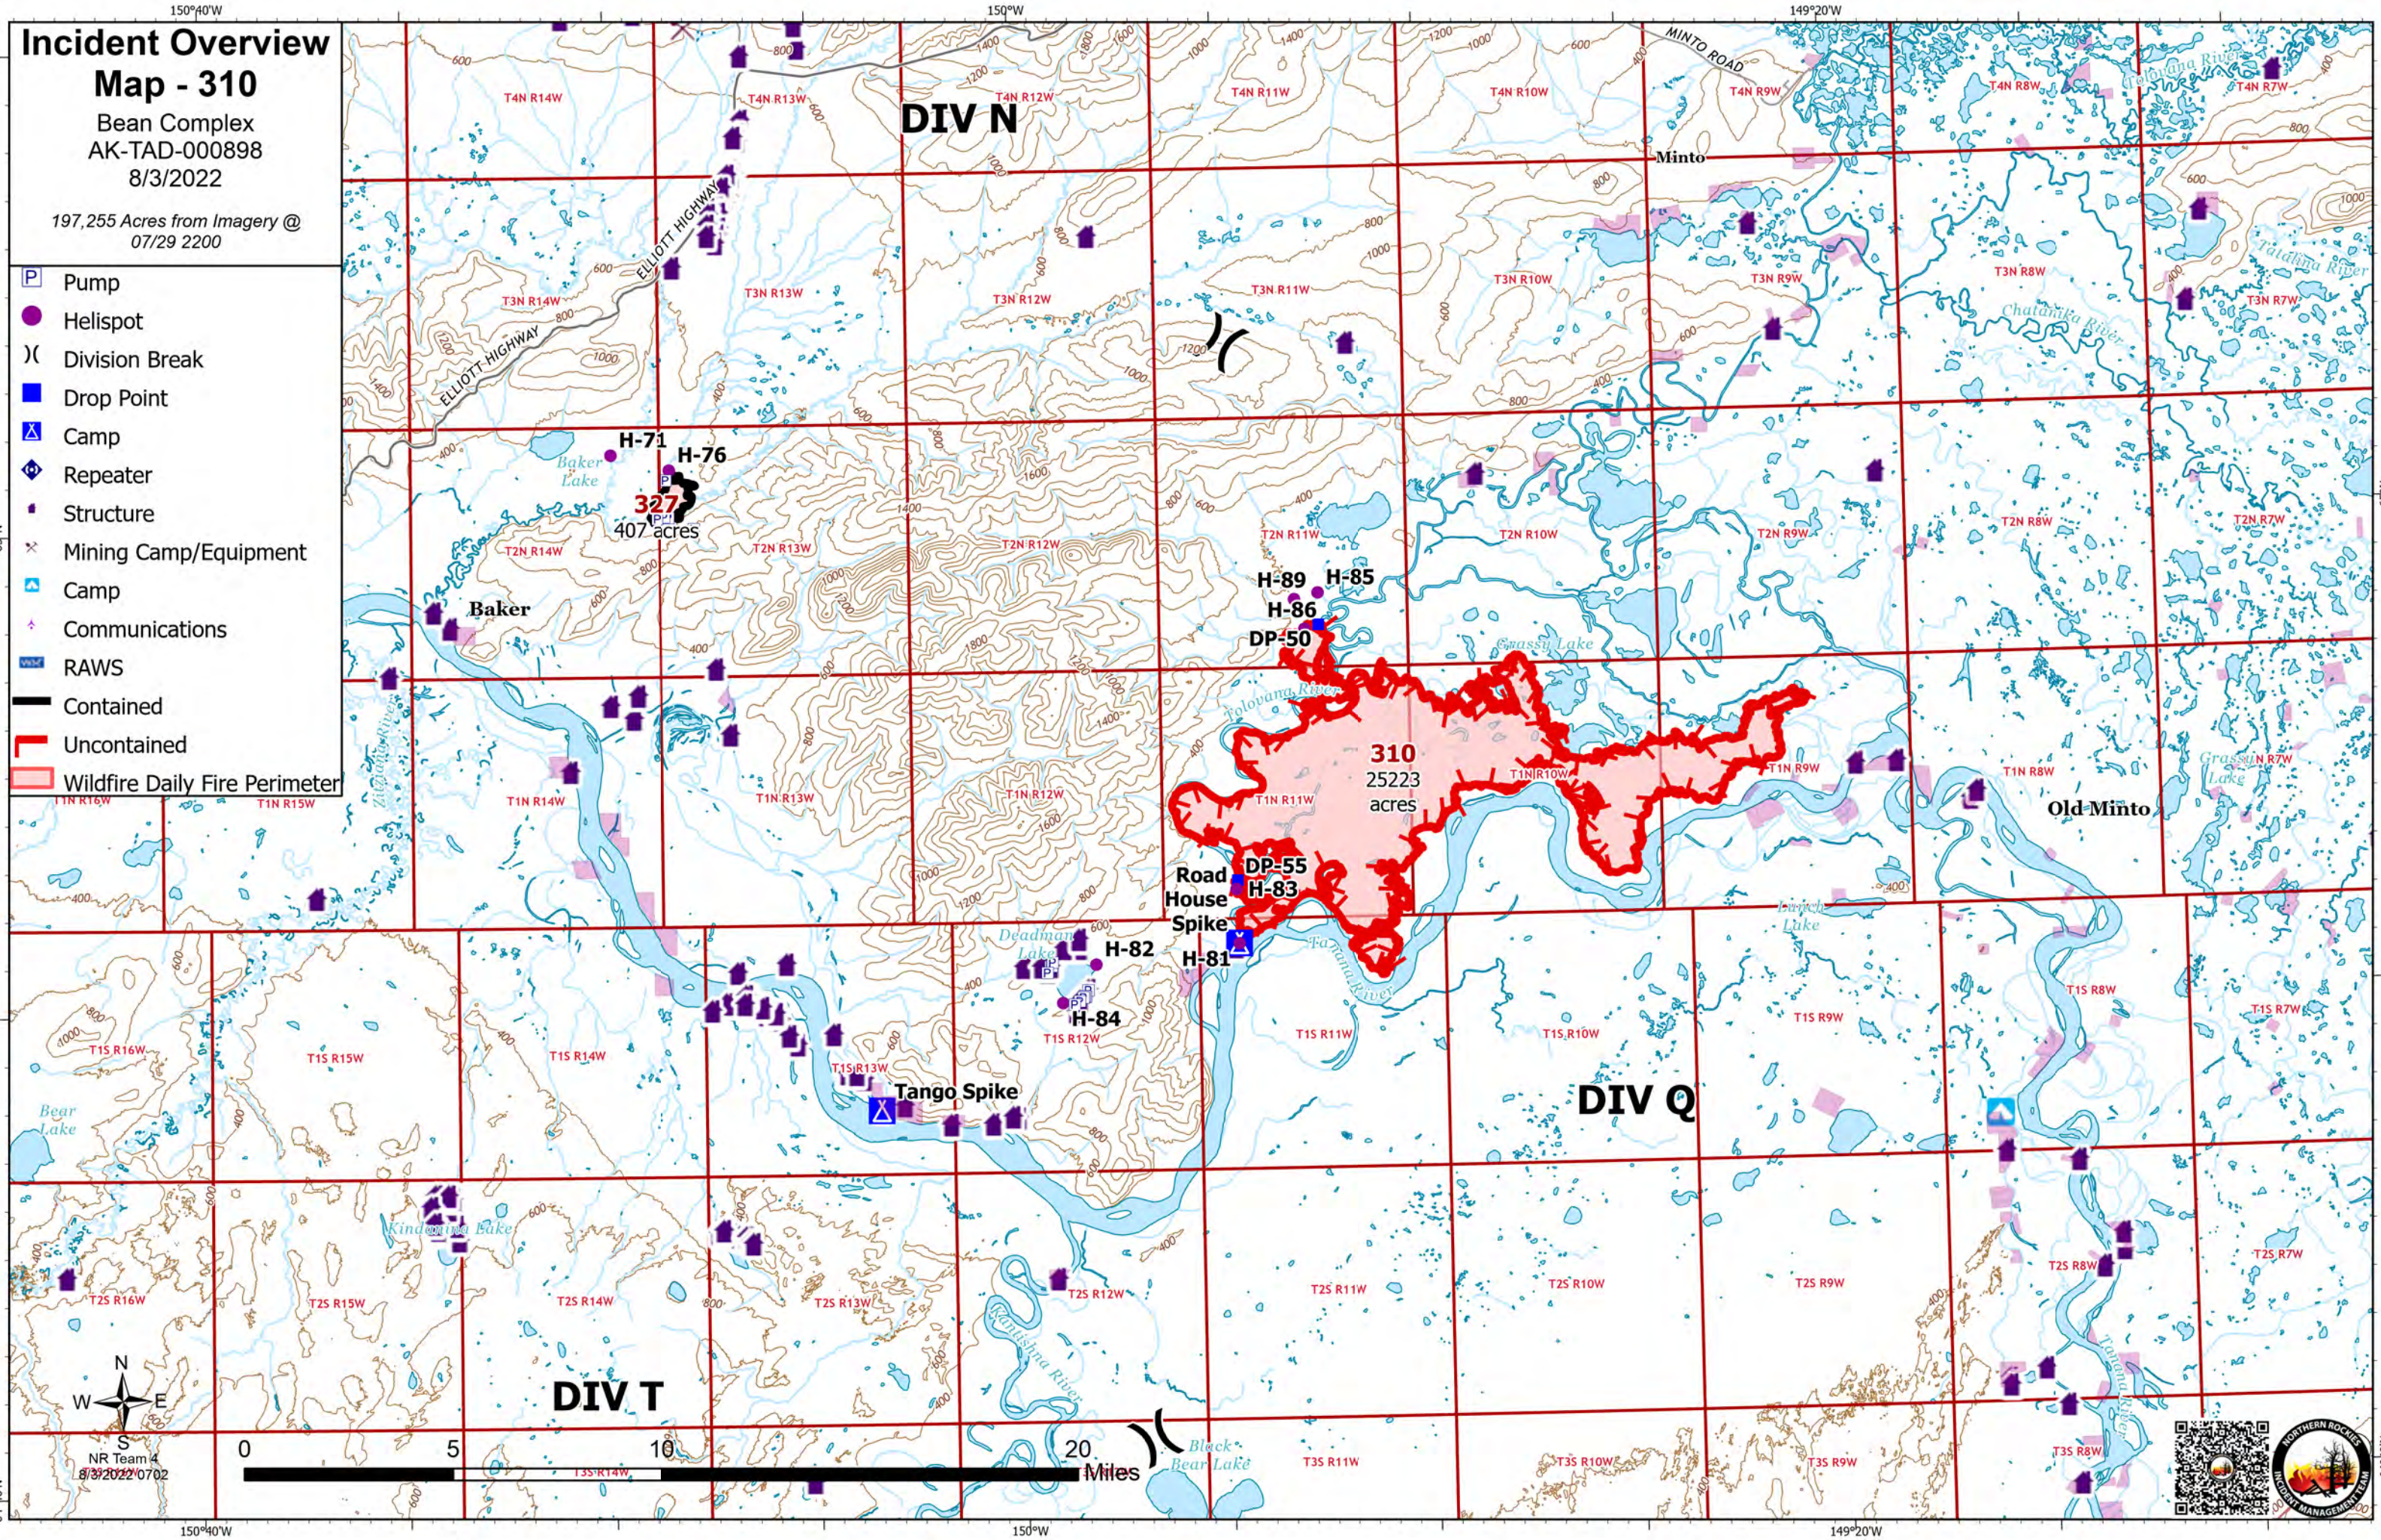

Incident Overview

Map - 310

Bean Complex
AK-TAD-000898
8/3/2022

197,255 Acres from Imagery @
07/29 2200

- Pump
- Helispot
- Division Break
- Drop Point
- Camp
- Repeater
- Structure
- Mining Camp/Equipment
- Camp
- Communications
- RAWS
- Contained
- Uncontained
- Wildfire Daily Fire Perimeter

65°N

64°40'N

150°40'W

150°W

149°20'W

150°40'W

150°W

149°20'W