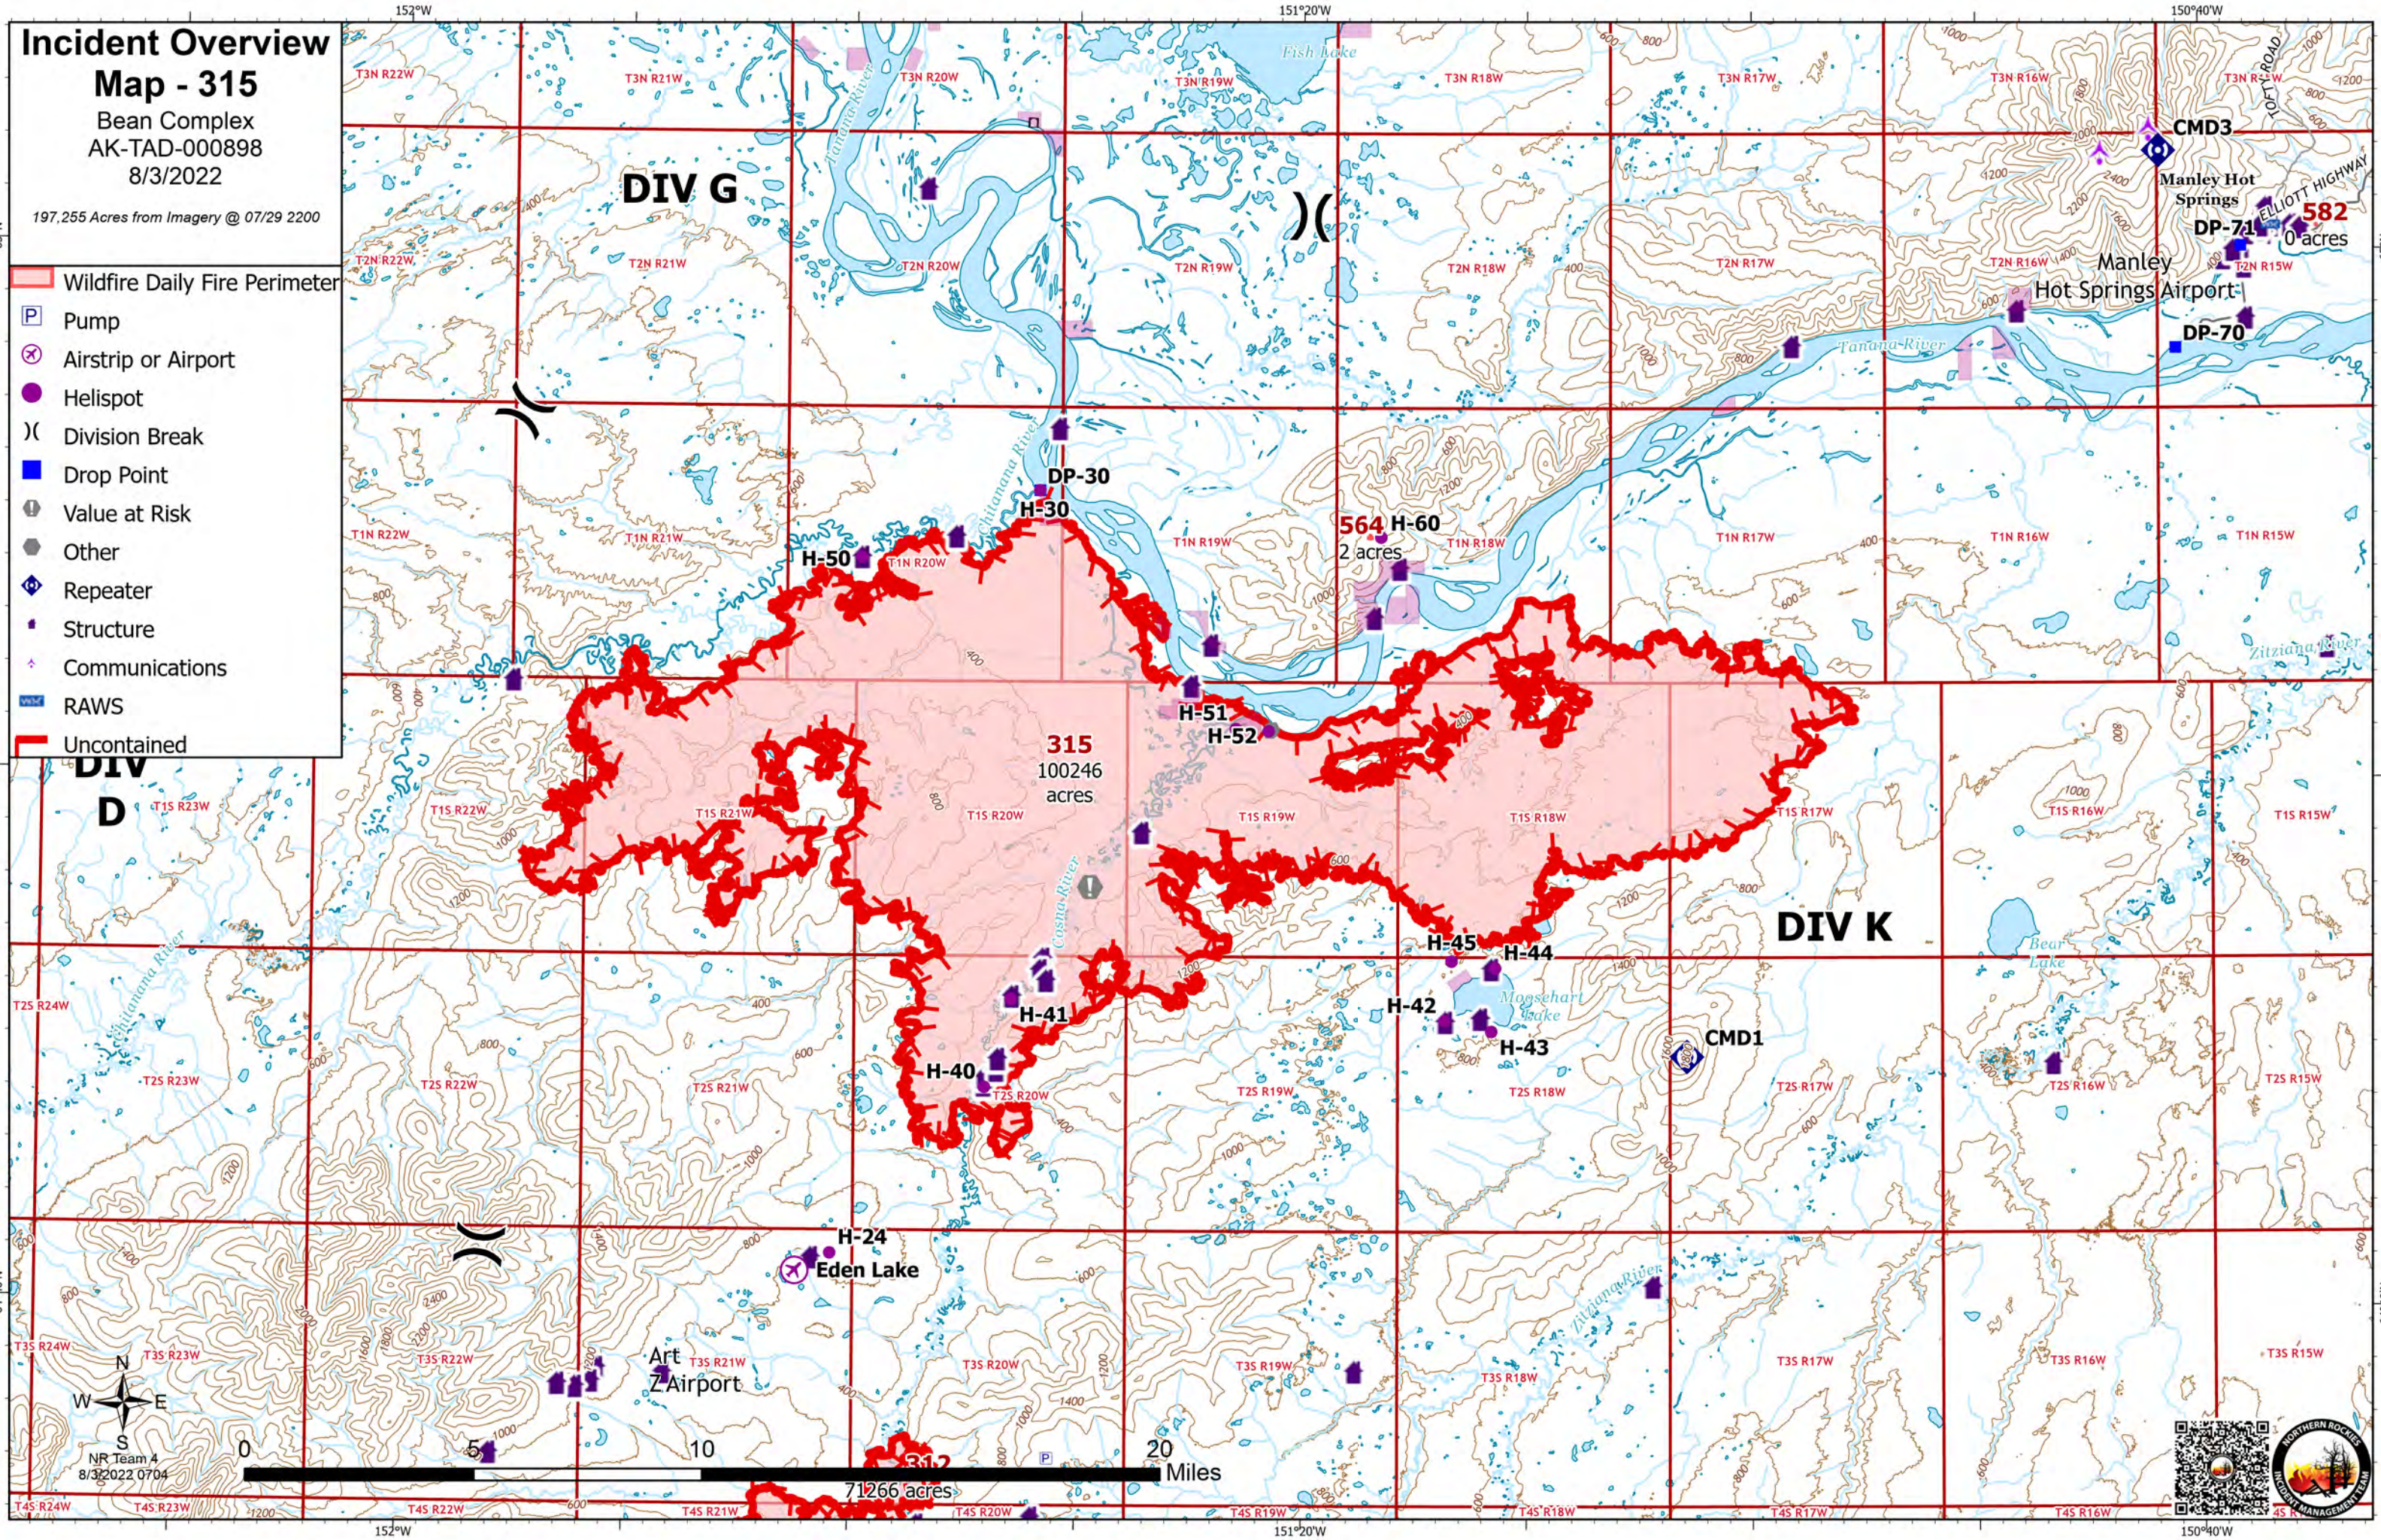

# Incident Overview

## Map - 315

Bean Complex  
AK-TAD-000898  
8/3/2022

197,255 Acres from Imagery @ 07/29 2200

- Wildfire Daily Fire Perimeter
- Pump
- Airstrip or Airport
- Helispot
- Division Break
- Drop Point
- Value at Risk
- Other
- Repeater
- Structure
- Communications
- RAWS
- Uncontained

315  
100246  
acres

564  
2 acres

582  
0 acres

71266 acres

NR Team 4  
8/3/2022 0704