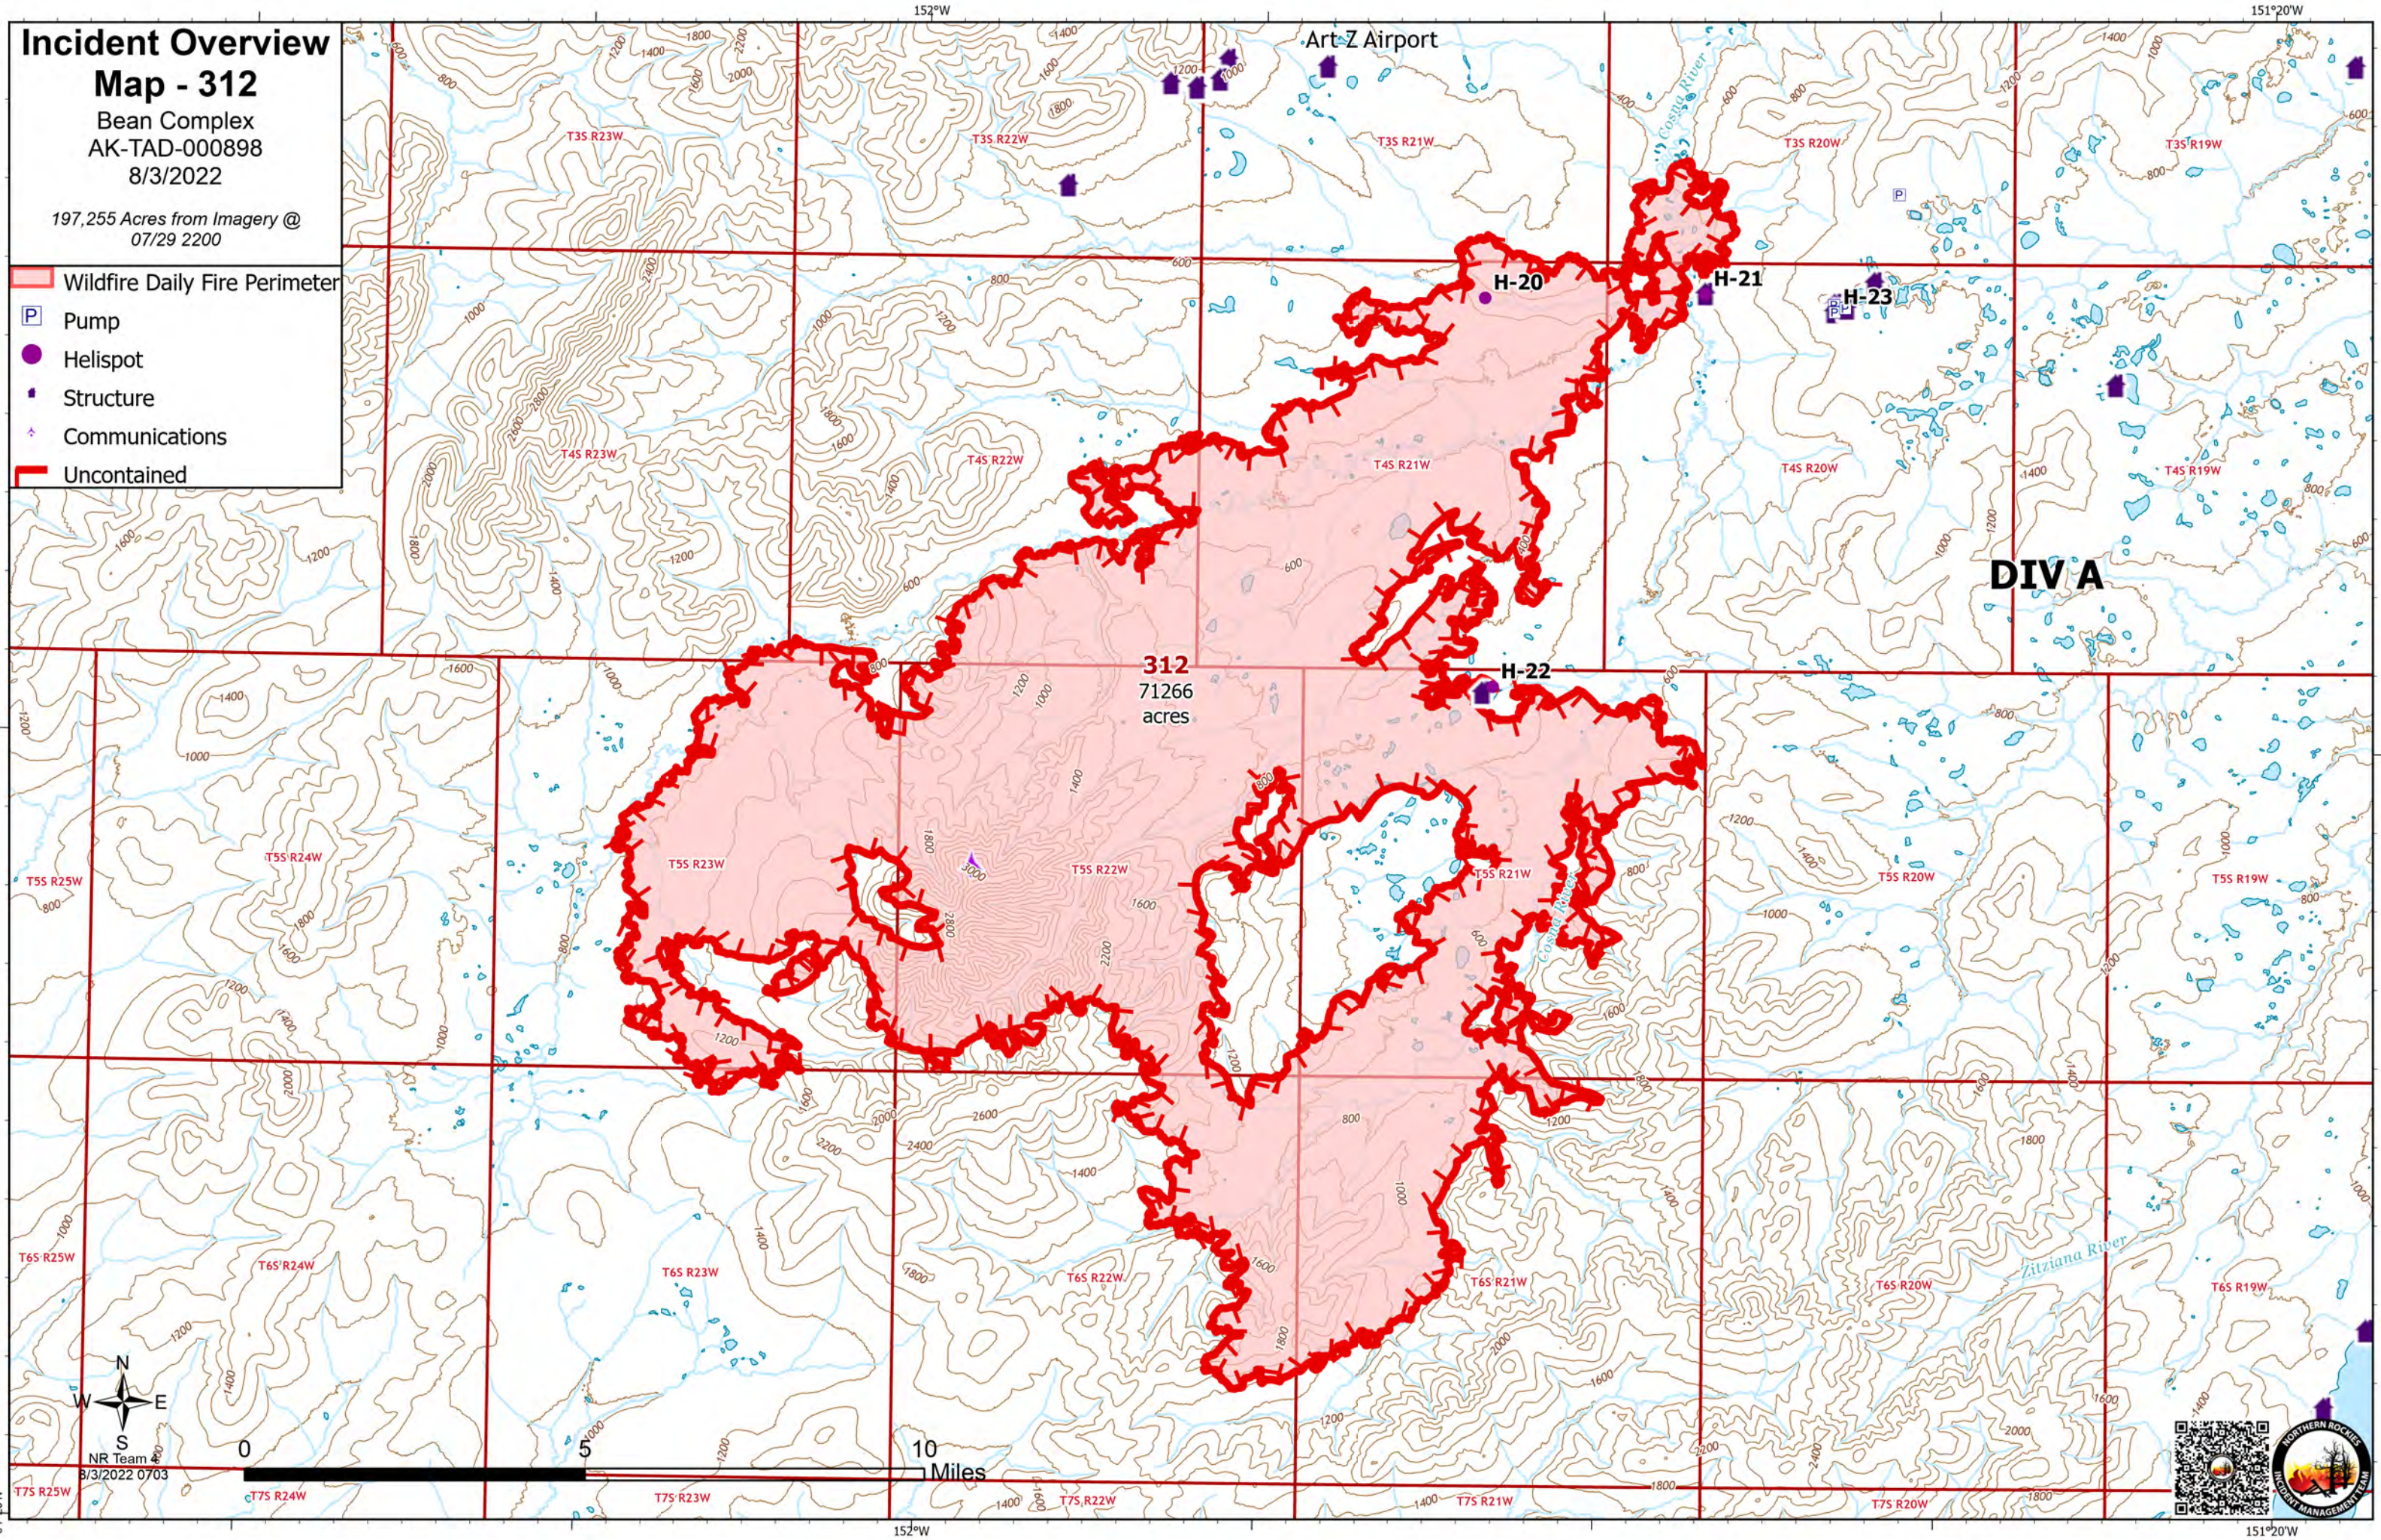

Incident Overview

Map - 312

Bean Complex
AK-TAD-000898
8/3/2022

197,255 Acres from Imagery @
07/29 2200

- Wildfire Daily Fire Perimeter
- Pump
- Helispot
- Structure
- Communications
- Uncontained

64°20'N

152°W

151°20'W

NR Team 4
8/3/2022 0703