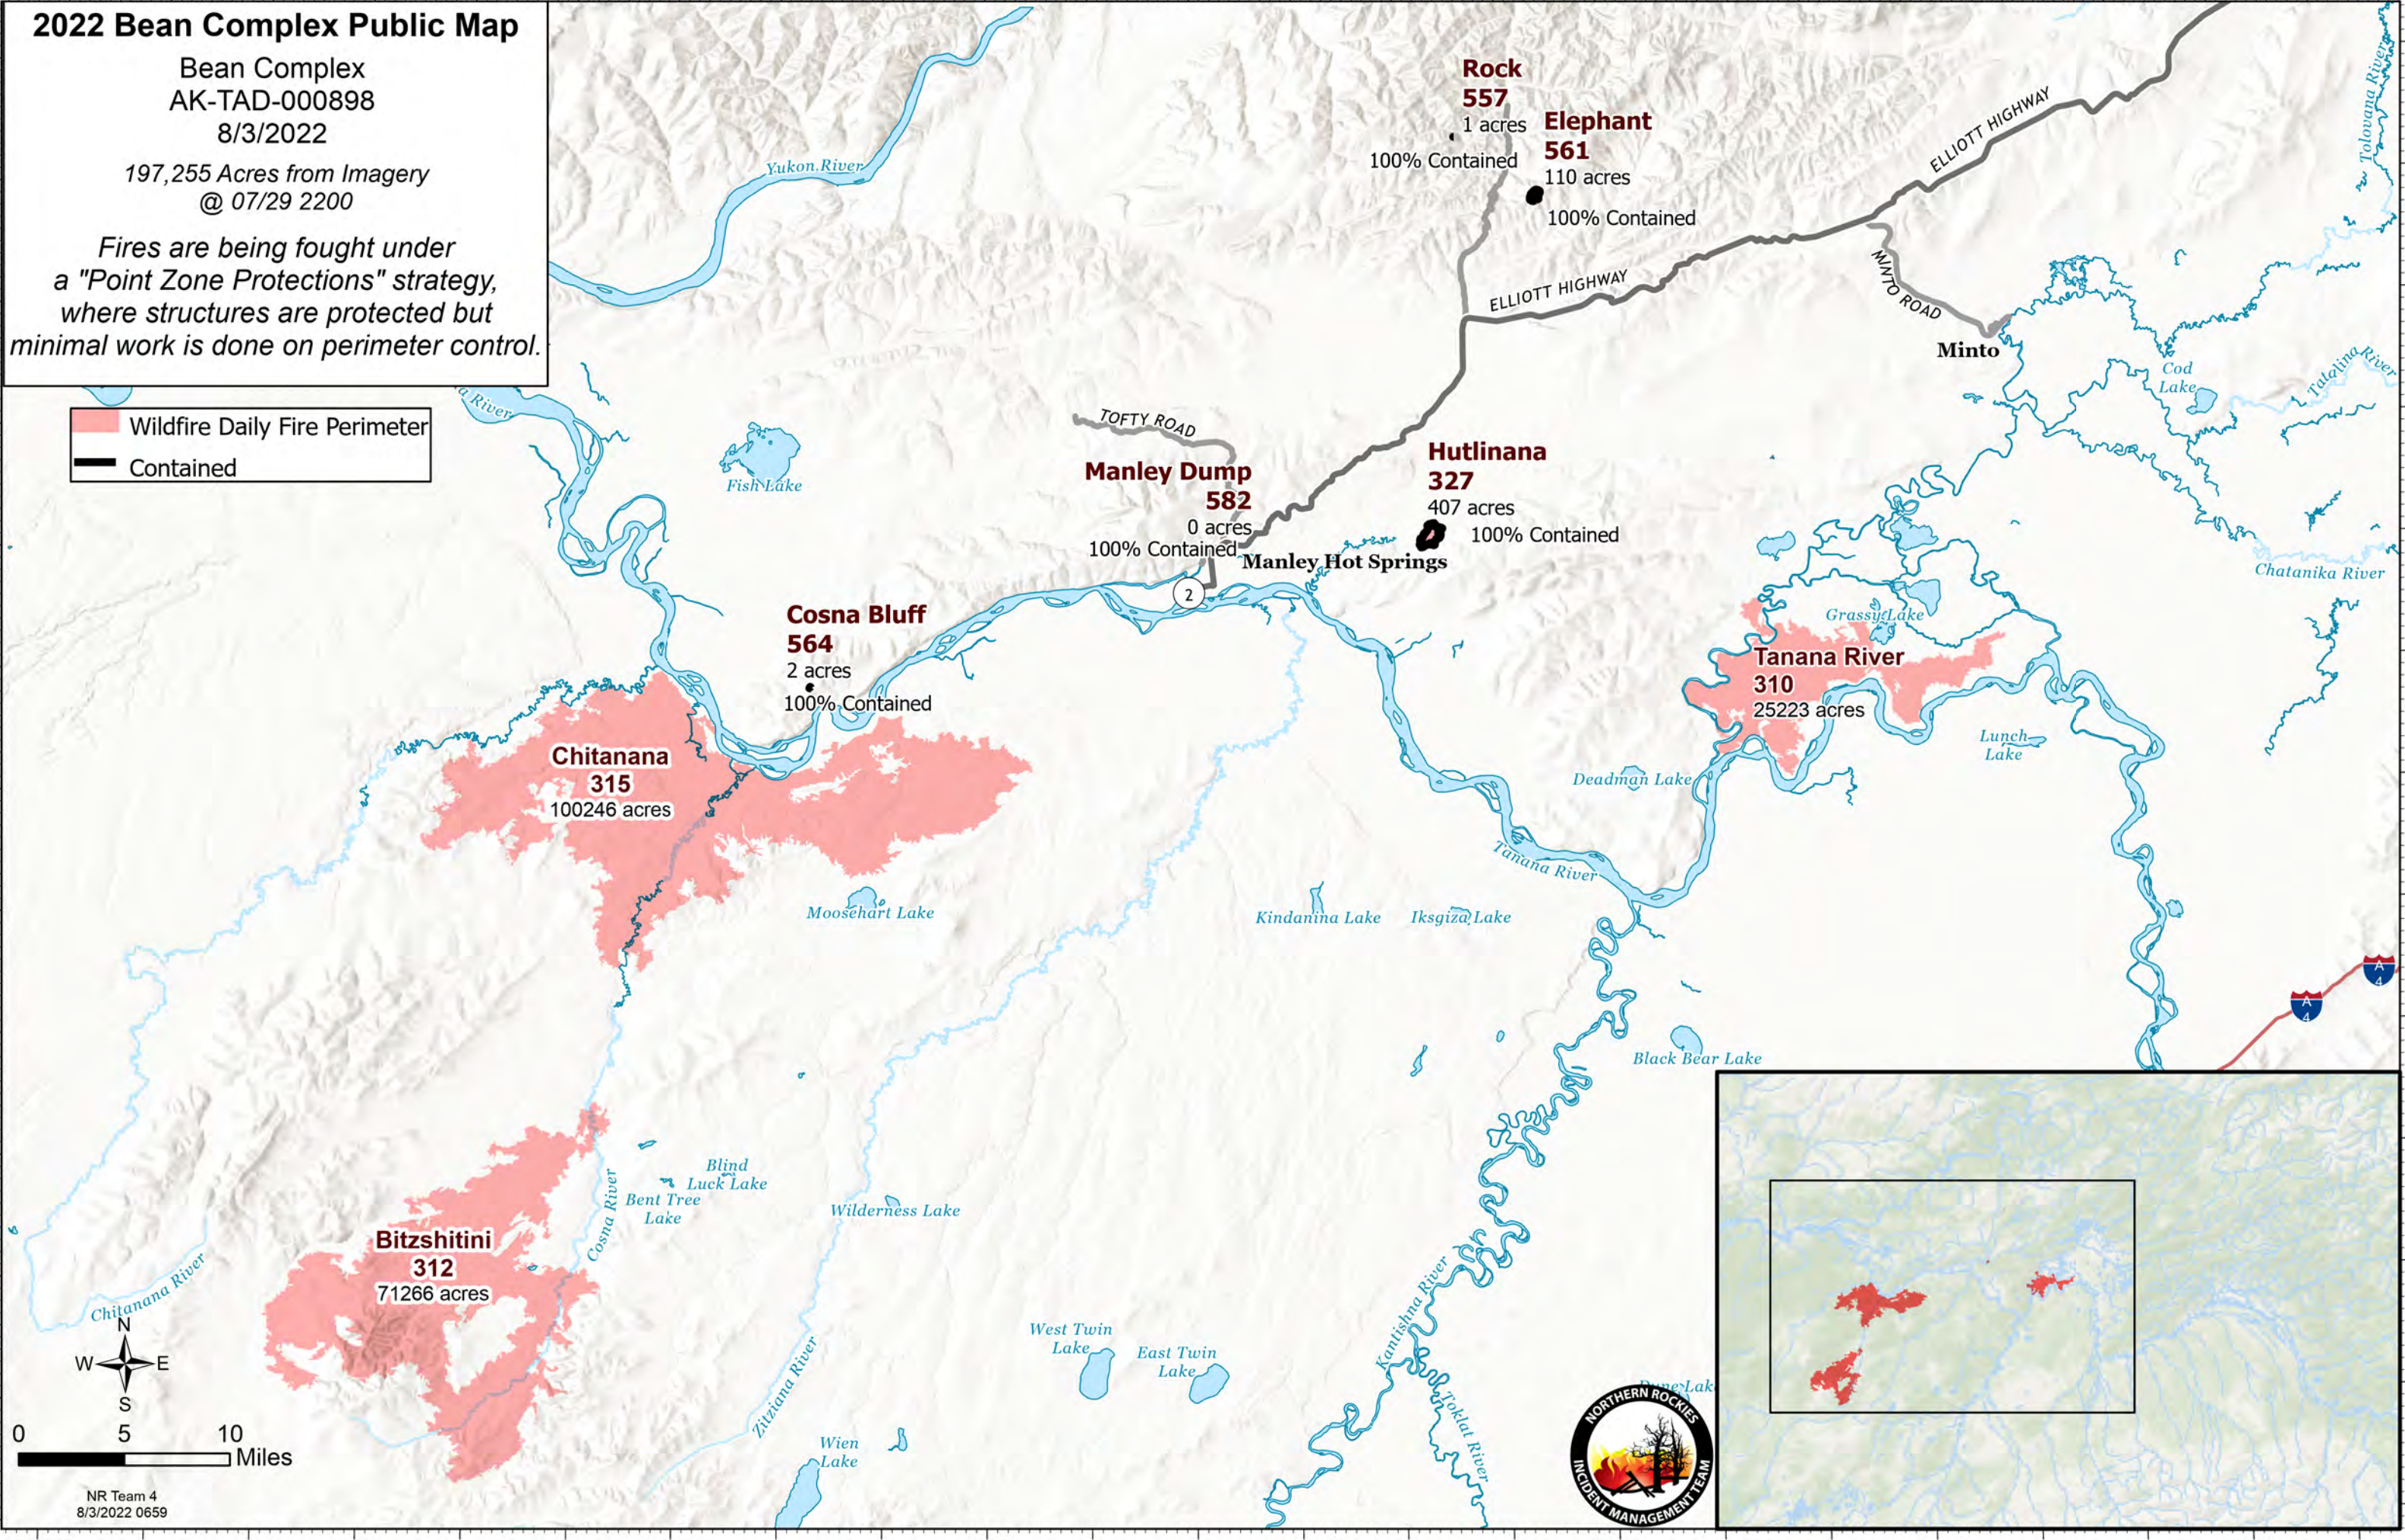

# 2022 Bean Complex Public Map

Bean Complex  
AK-TAD-000898  
8/3/2022

197,255 Acres from Imagery  
@ 07/29 2200

Fires are being fought under a "Point Zone Protections" strategy, where structures are protected but minimal work is done on perimeter control.

 Wildfire Daily Fire Perimeter  
 Contained

**Rock 557**  
1 acres  
100% Contained

**Elephant 561**  
110 acres  
100% Contained

**Manley Dump 582**  
0 acres  
100% Contained

**Hutlinana 327**  
407 acres  
100% Contained

**Cosna Bluff 564**  
2 acres  
100% Contained

**Chitanana 315**  
100246 acres

**Tanana River 310**  
25223 acres

**Bitzshitini 312**  
71266 acres

NR Team 4  
8/3/2022 0659