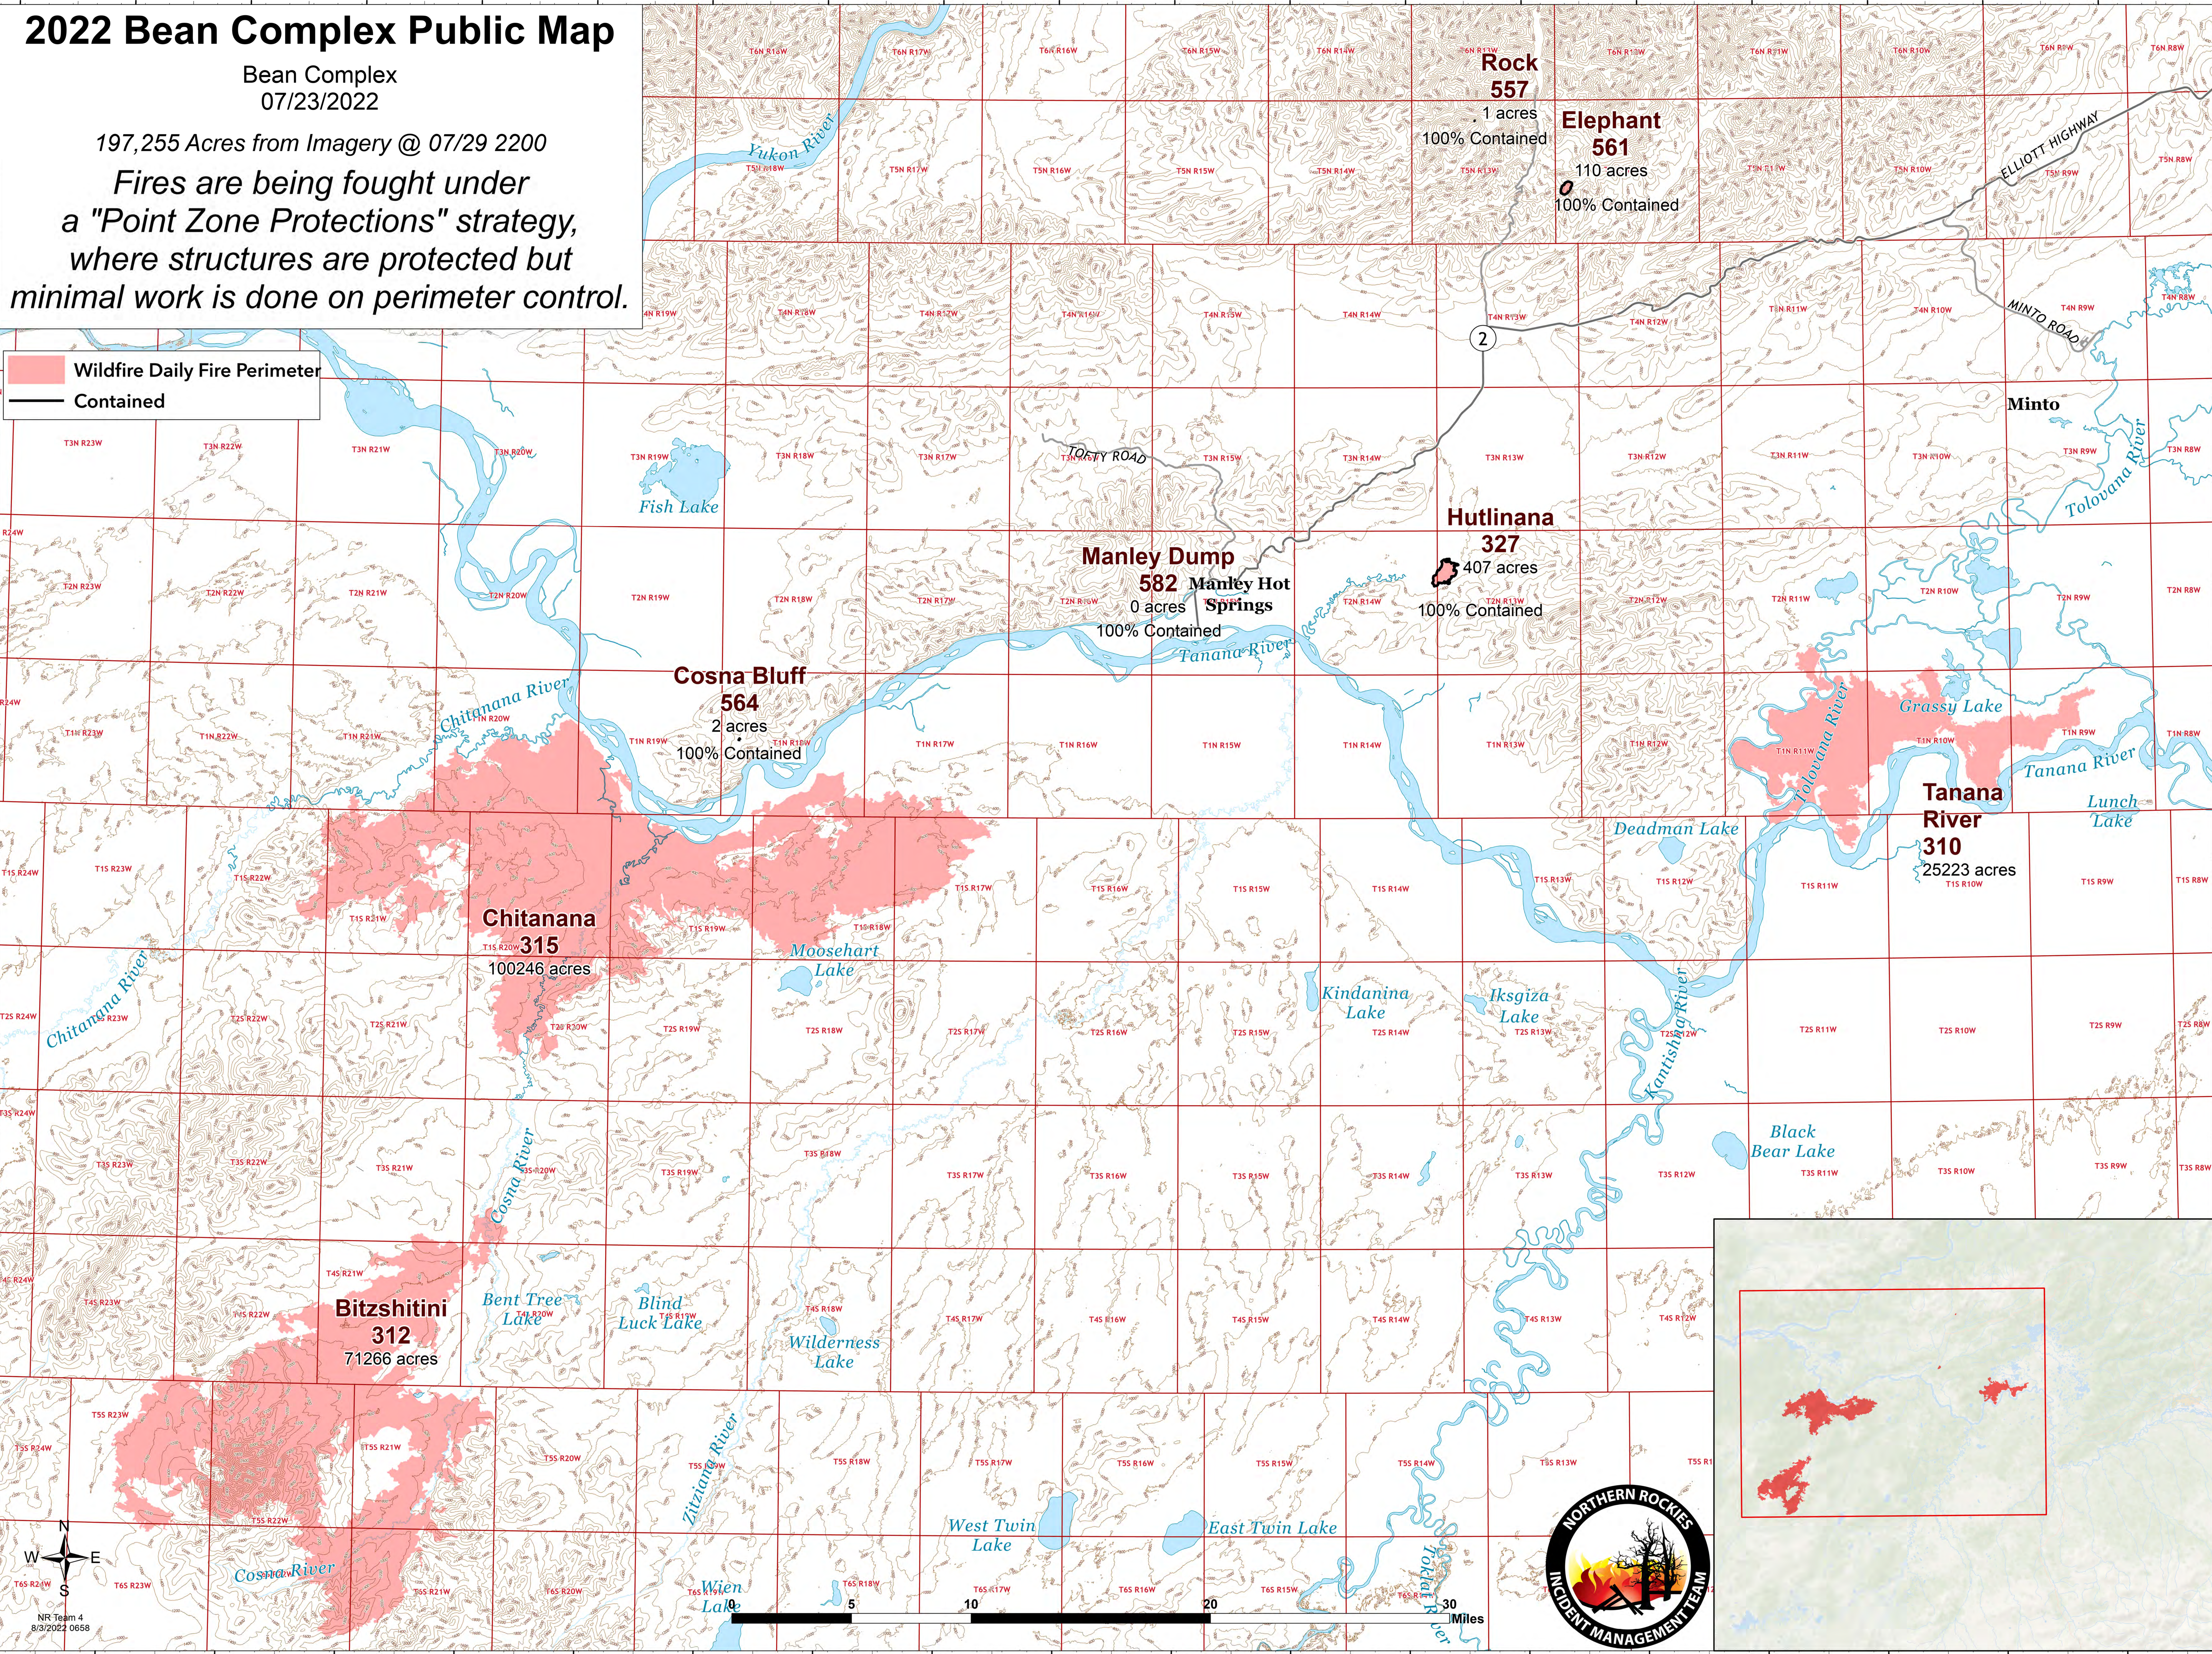

2022 Bean Complex Public Map

Bean Complex
07/23/2022

197,255 Acres from Imagery @ 07/29 2200

Fires are being fought under a "Point Zone Protections" strategy, where structures are protected but minimal work is done on perimeter control.

 Wildfire Daily Fire Perimeter
 Contained

Rock 557
1 acres
100% Contained

Elephant 561
110 acres
100% Contained

Manley Dump 582
0 acres
100% Contained

Manley Hot Springs
407 acres
100% Contained

Cosna Bluff 564
2 acres
100% Contained

Chitanana 315
100246 acres

Bitzshitini 312
71266 acres

Tanana River 310
25223 acres

NR Team 4
8/3/2022 0658