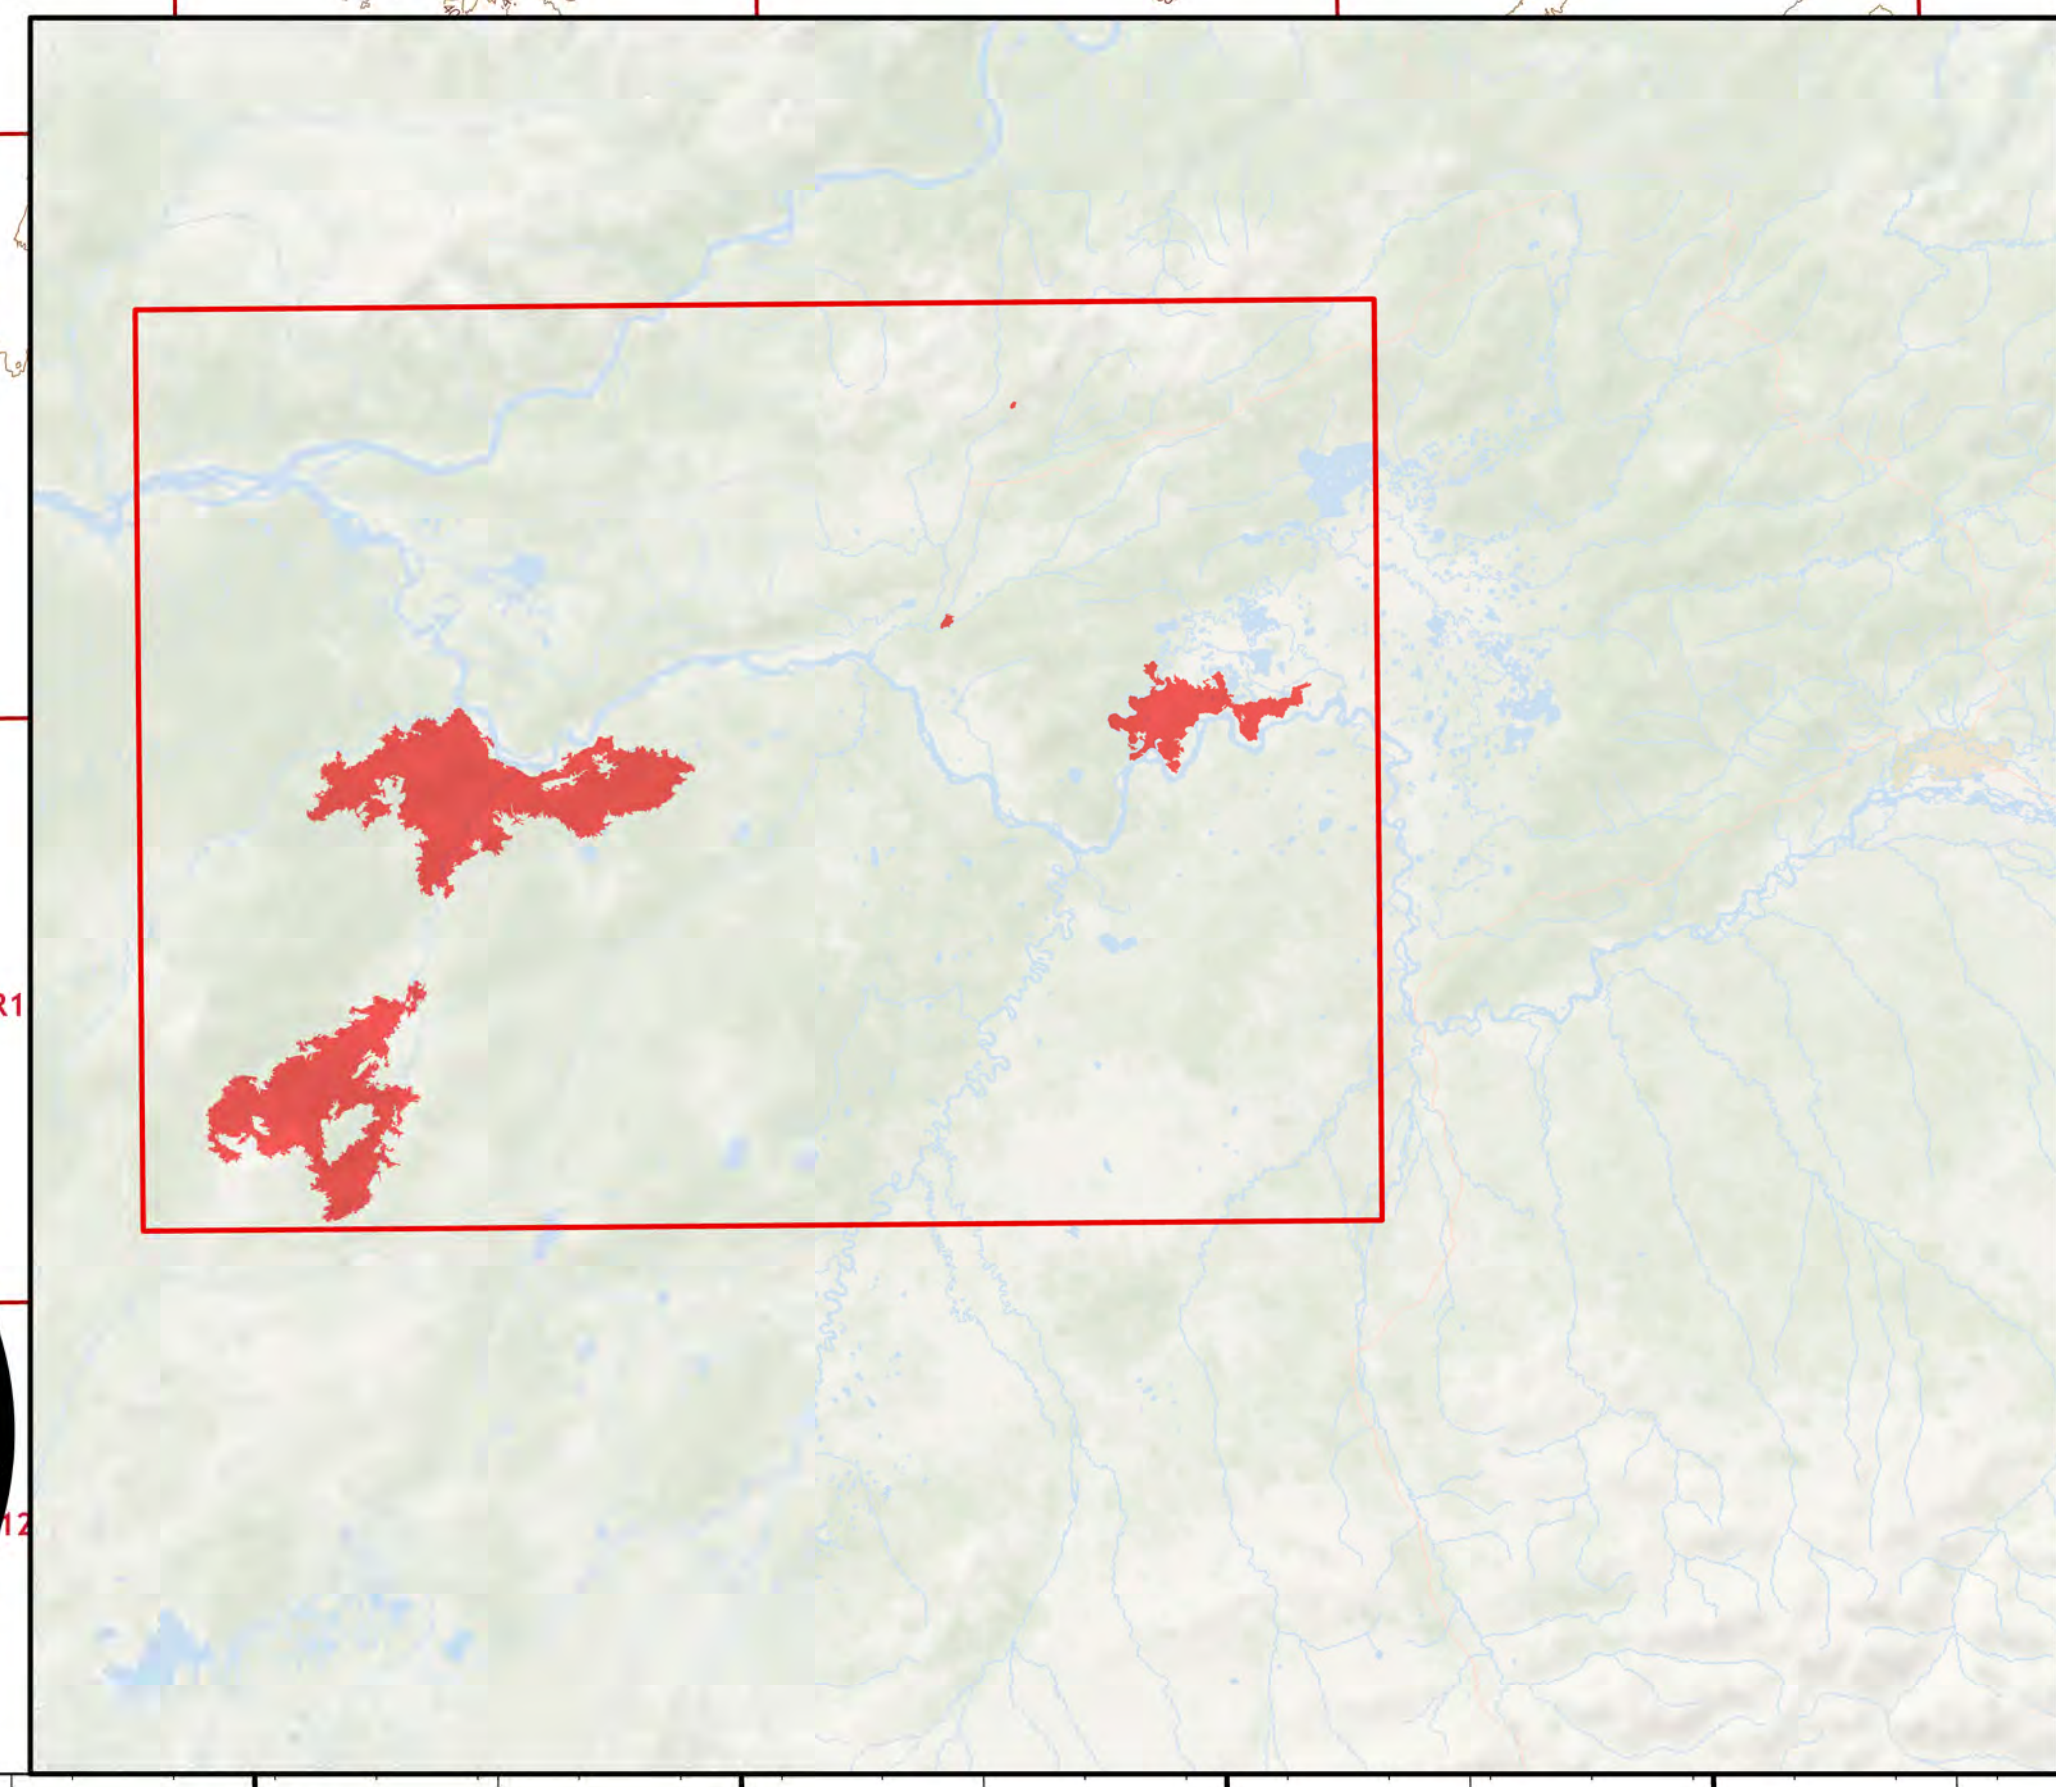

2022 Bean Complex Public Map

Bean Complex
07/23/2022

197,255 Acres from Imagery @ 07/29 2200

Fires are being fought under a "Point Zone Protections" strategy, where structures are protected but minimal work is done on perimeter control.

 Wildfire Daily Fire Perimeter
 Contained

Rock 557
1 acres
100% Contained

Elephant 561
110 acres
100% Contained

Manley Dump 582
0 acres
100% Contained

Manley Hot Springs
407 acres
100% Contained

Cosna Bluff 564
2 acres
100% Contained

Chitanana 315
100246 acres

Bitzshitini 312
71266 acres

Tanana River 310
25223 acres

NR Team 4
8/3/2022 0658