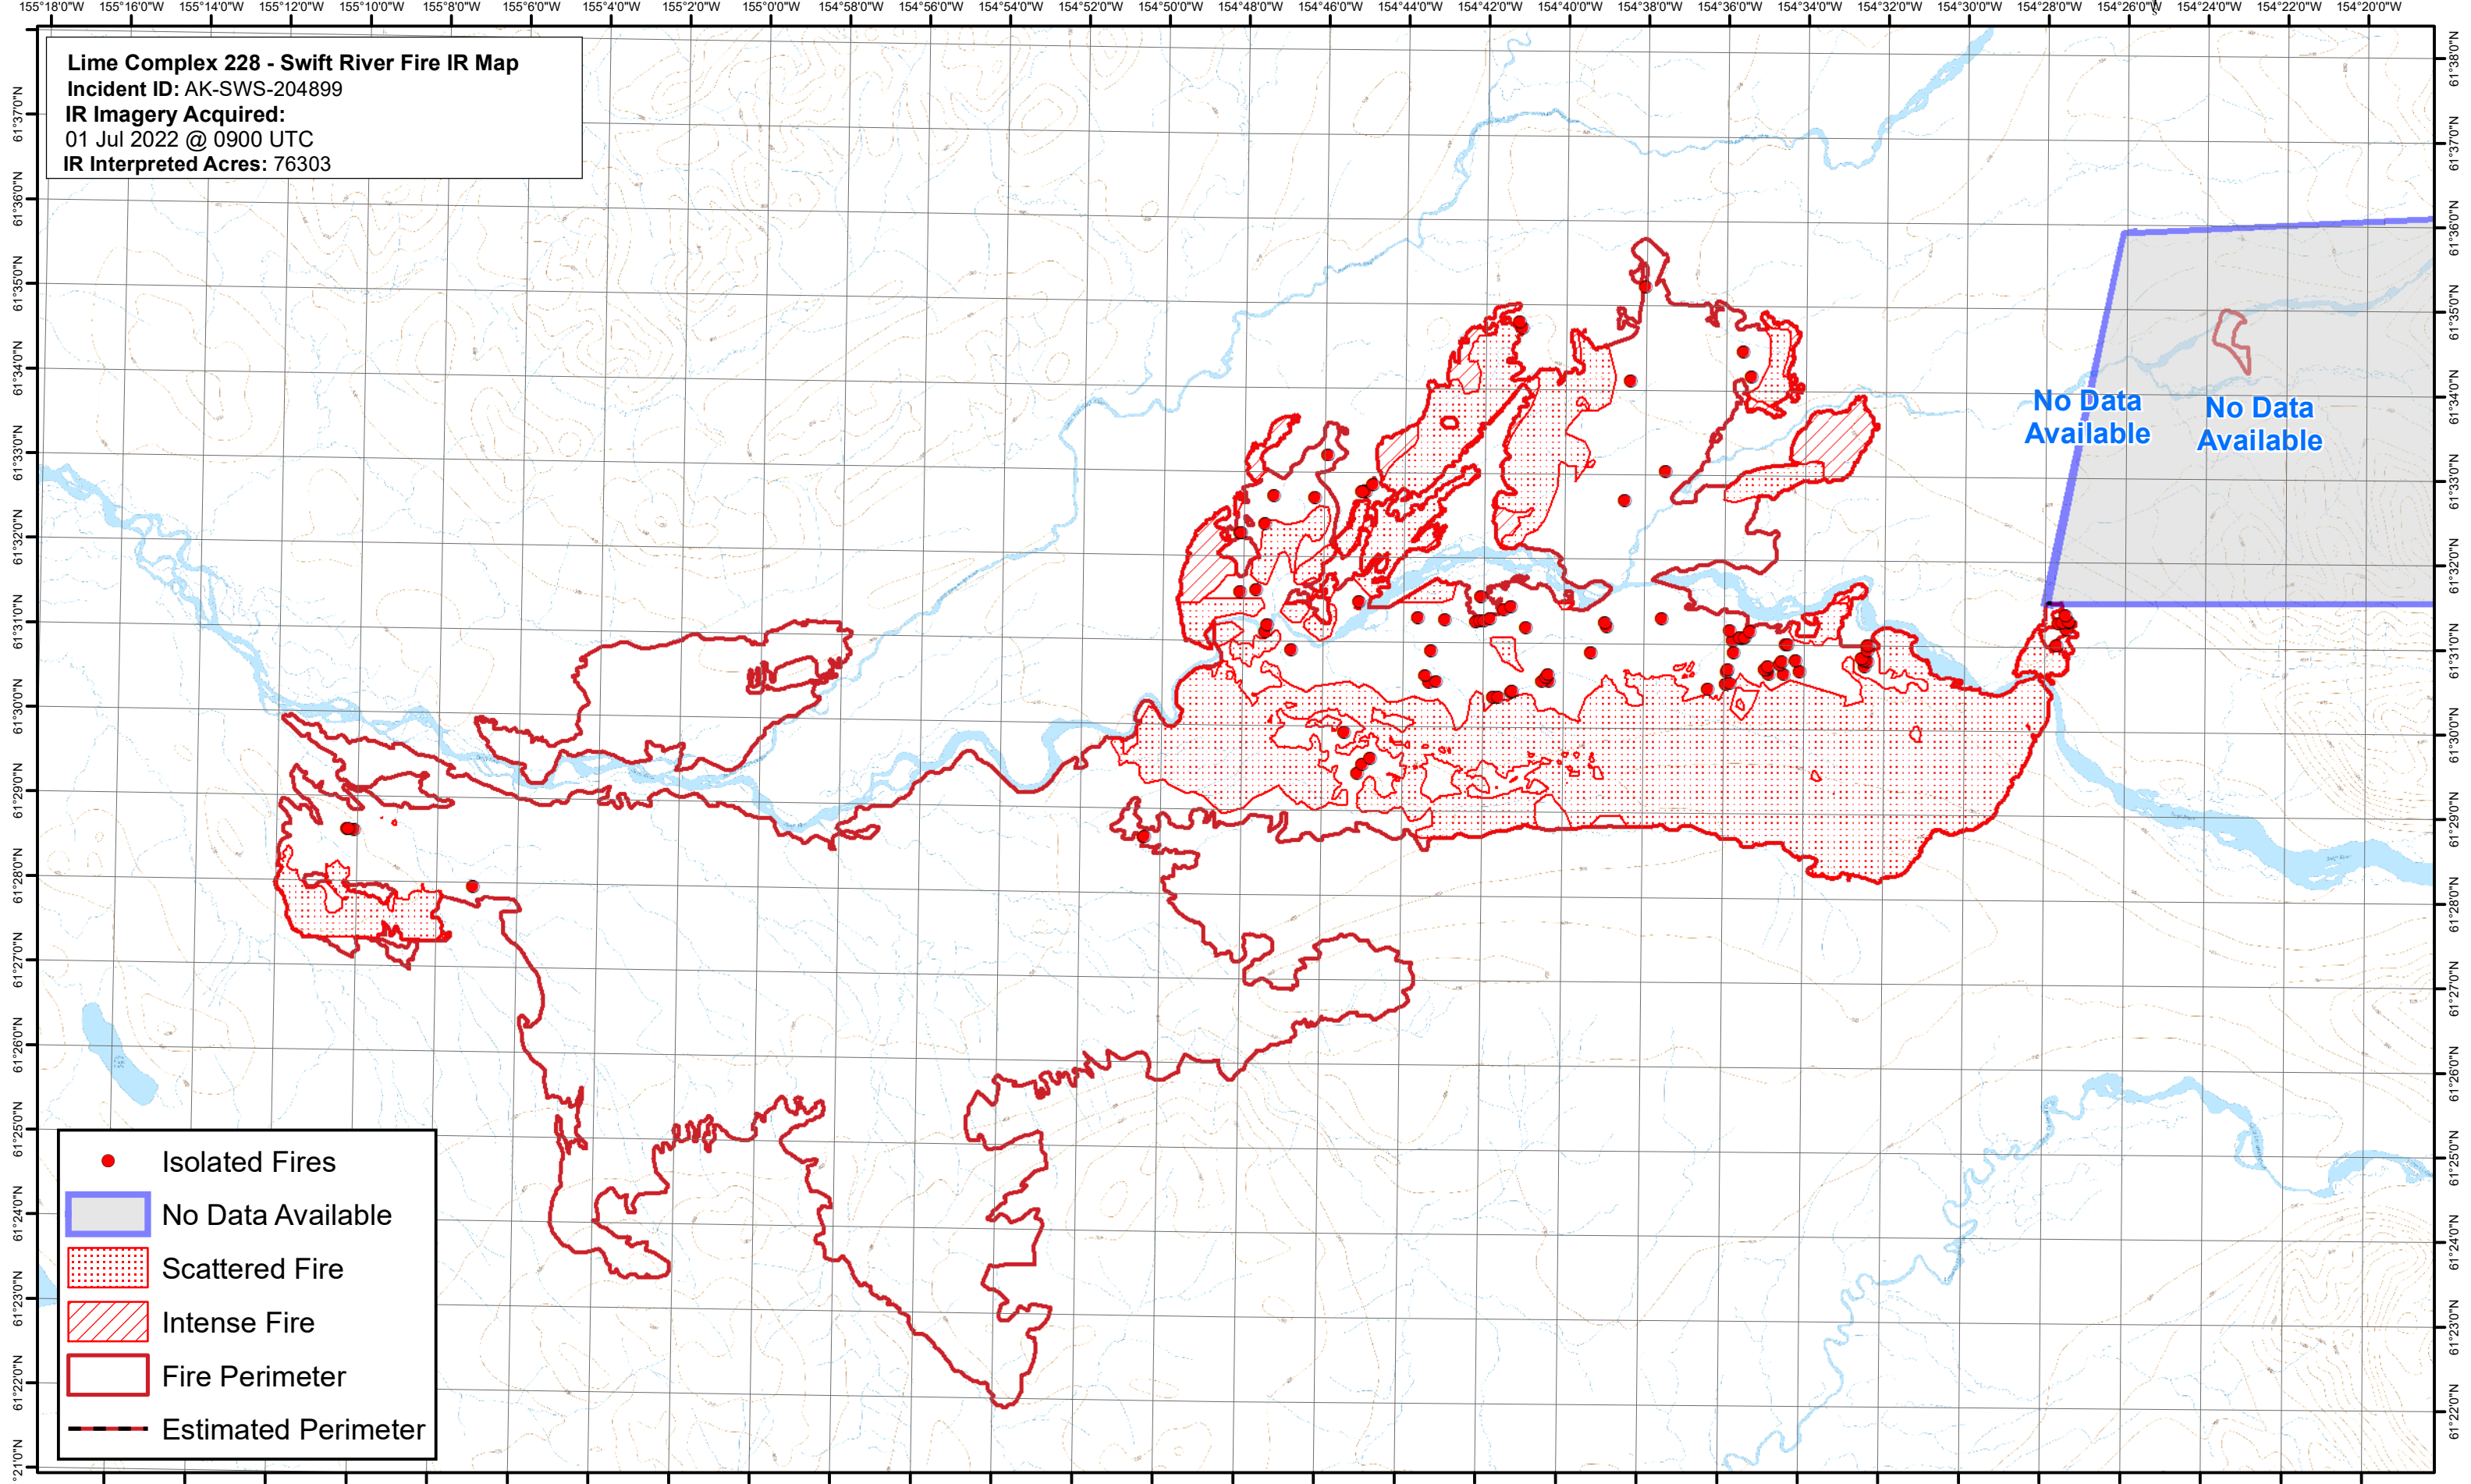

**Lime Complex 228 - Swift River Fire IR Map**  
Incident ID: AK-SWS-204899  
IR Imagery Acquired:  
01 Jul 2022 @ 0900 UTC  
IR Interpreted Acres: 76303

- Isolated Fires
- No Data Available
- ▤ Scattered Fire
- ▨ Intense Fire
- ▭ Fire Perimeter
- - - Estimated Perimeter