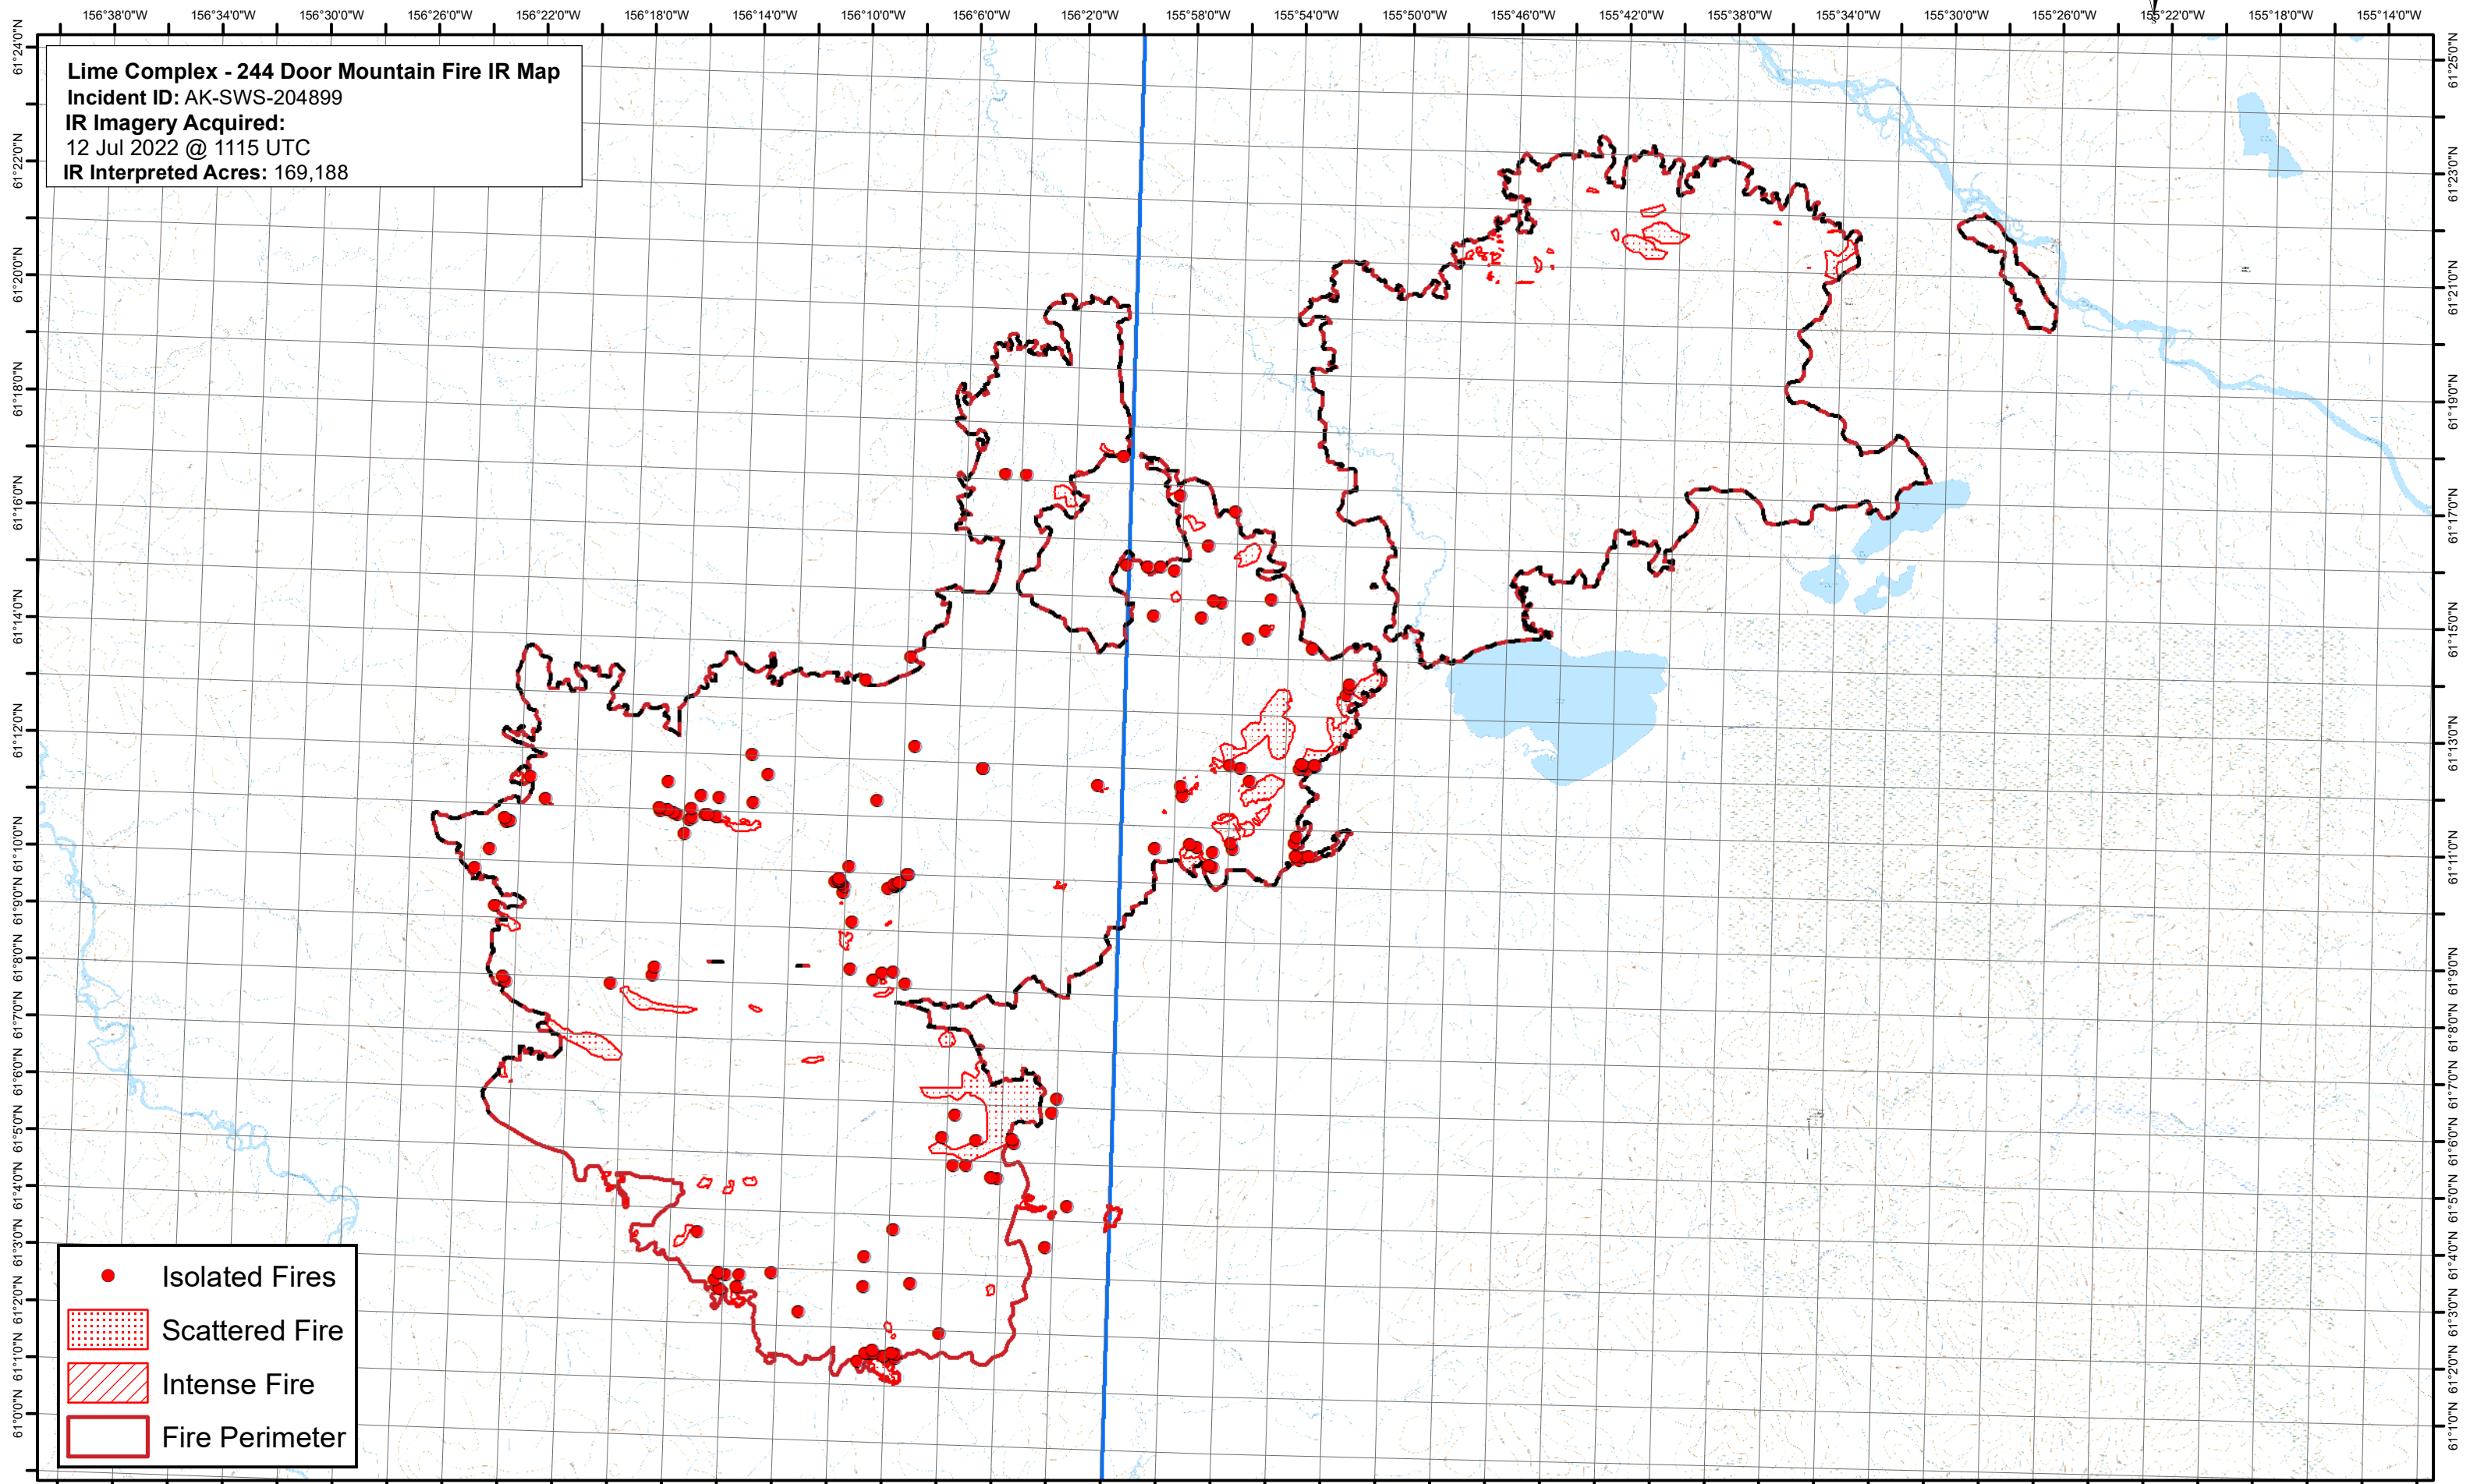

Lime Complex - 244 Door Mountain Fire IR Map
Incident ID: AK-SWS-204899
IR Imagery Acquired:
12 Jul 2022 @ 1115 UTC
IR Interpreted Acres: 169,188

- Isolated Fires
- ▨ Scattered Fire
- ▨ Intense Fire
- ▭ Fire Perimeter