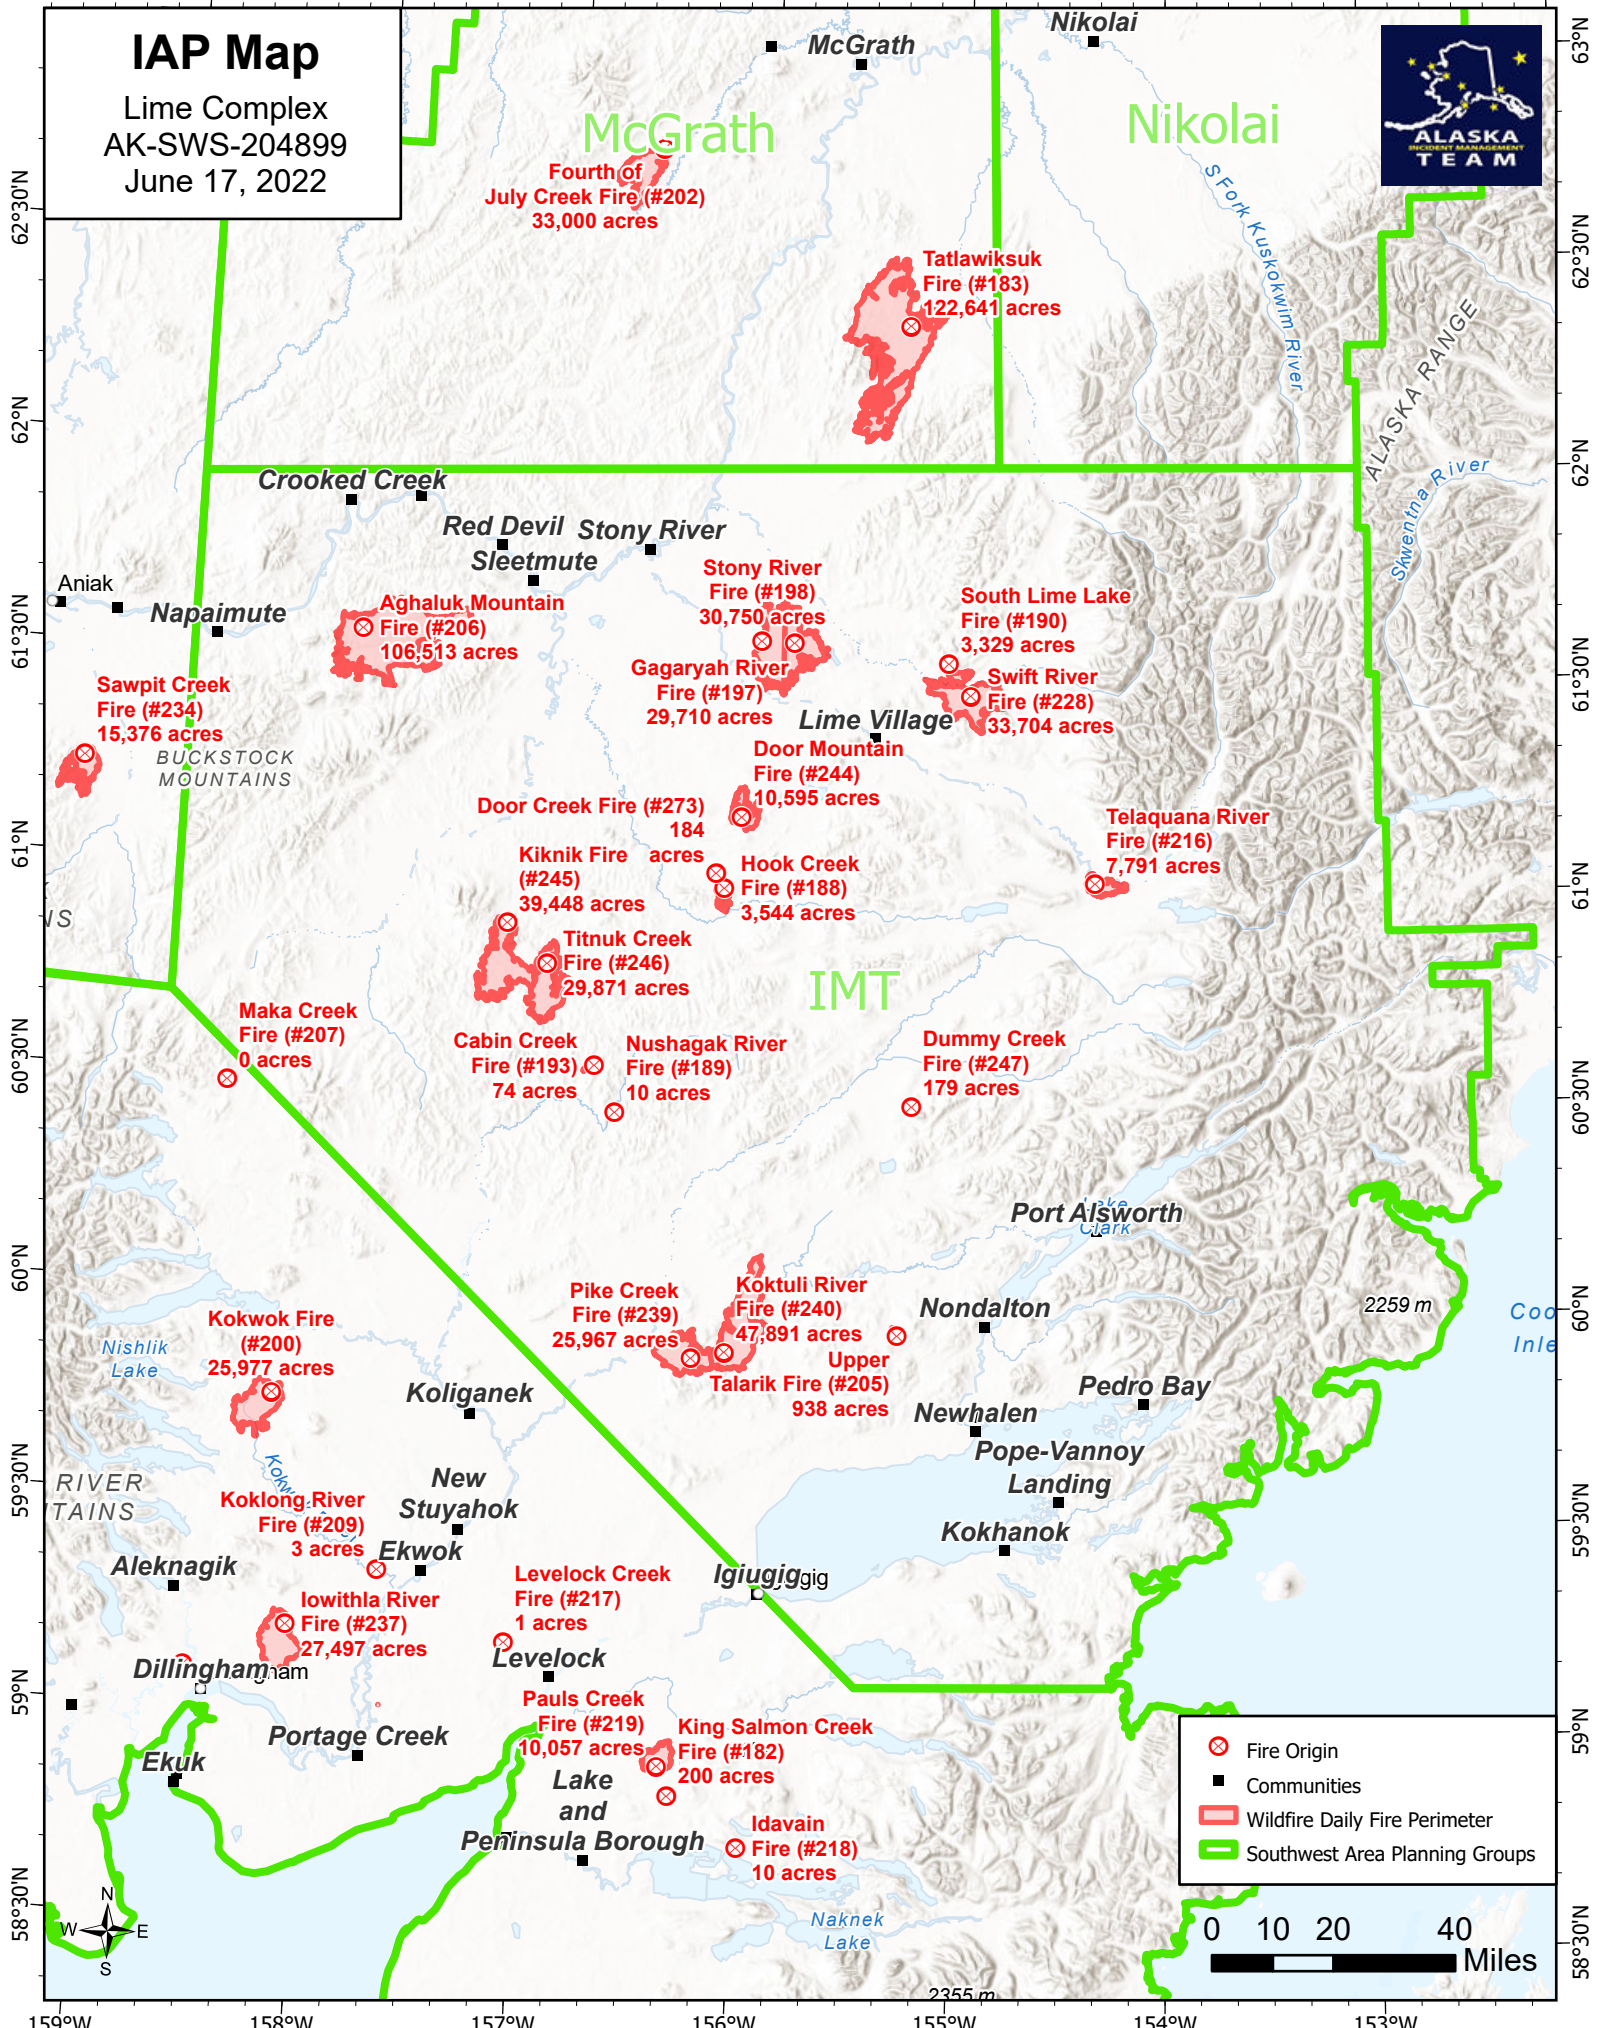

159°W 158°W 157°W 156°W 155°W 154°W 153°W 152°W

IAP Map

Lime Complex
AK-SWS-204899
June 17, 2022

McGrath Nikolai

Fourth of July Creek Fire (#202) 33,000 acres
Tatlawiksuk Fire (#183) 122,641 acres

Crooked Creek Red Devil Stony River
Sleetmute
Aghaluk Mountain Fire (#206) 106,513 acres
Stony River Fire (#198) 30,750 acres
Gagaryah River Fire (#197) 29,710 acres
South Lime Lake Fire (#190) 3,329 acres
Sawpit Creek Fire (#234) 15,376 acres
Lime Village
Door Mountain Fire (#244) 10,595 acres
Swift River Fire (#228) 33,704 acres

Door Creek Fire (#273) 184 acres
Kiknik Fire (#245) 39,448 acres
Hook Creek Fire (#188) 3,544 acres
Titnuk Creek Fire (#246) 29,871 acres
Maka Creek Fire (#207) 0 acres
Cabin Creek Fire (#193) 74 acres
Nushagak River Fire (#189) 10 acres
Telaquana River Fire (#216) 7,791 acres
Dummy Creek Fire (#247) 179 acres

Kokwok Fire (#200) 25,977 acres
Pike Creek Fire (#239) 25,967 acres
Koktuli River Fire (#240) 47,891 acres
Upper Talarik Fire (#205) 938 acres
Nondalton

Koklong River Fire (#209) 3 acres
New Stuyahok
Aleknagik
Newhalen
Pope-Vannoy Landing
Igiugig
Levelock Creek Fire (#217) 1 acre
Kokhanok

- ⊗ Fire Origin
- Communities
- ▭ Wildfire Daily Fire Perimeter
- ▭ Southwest Area Planning Groups