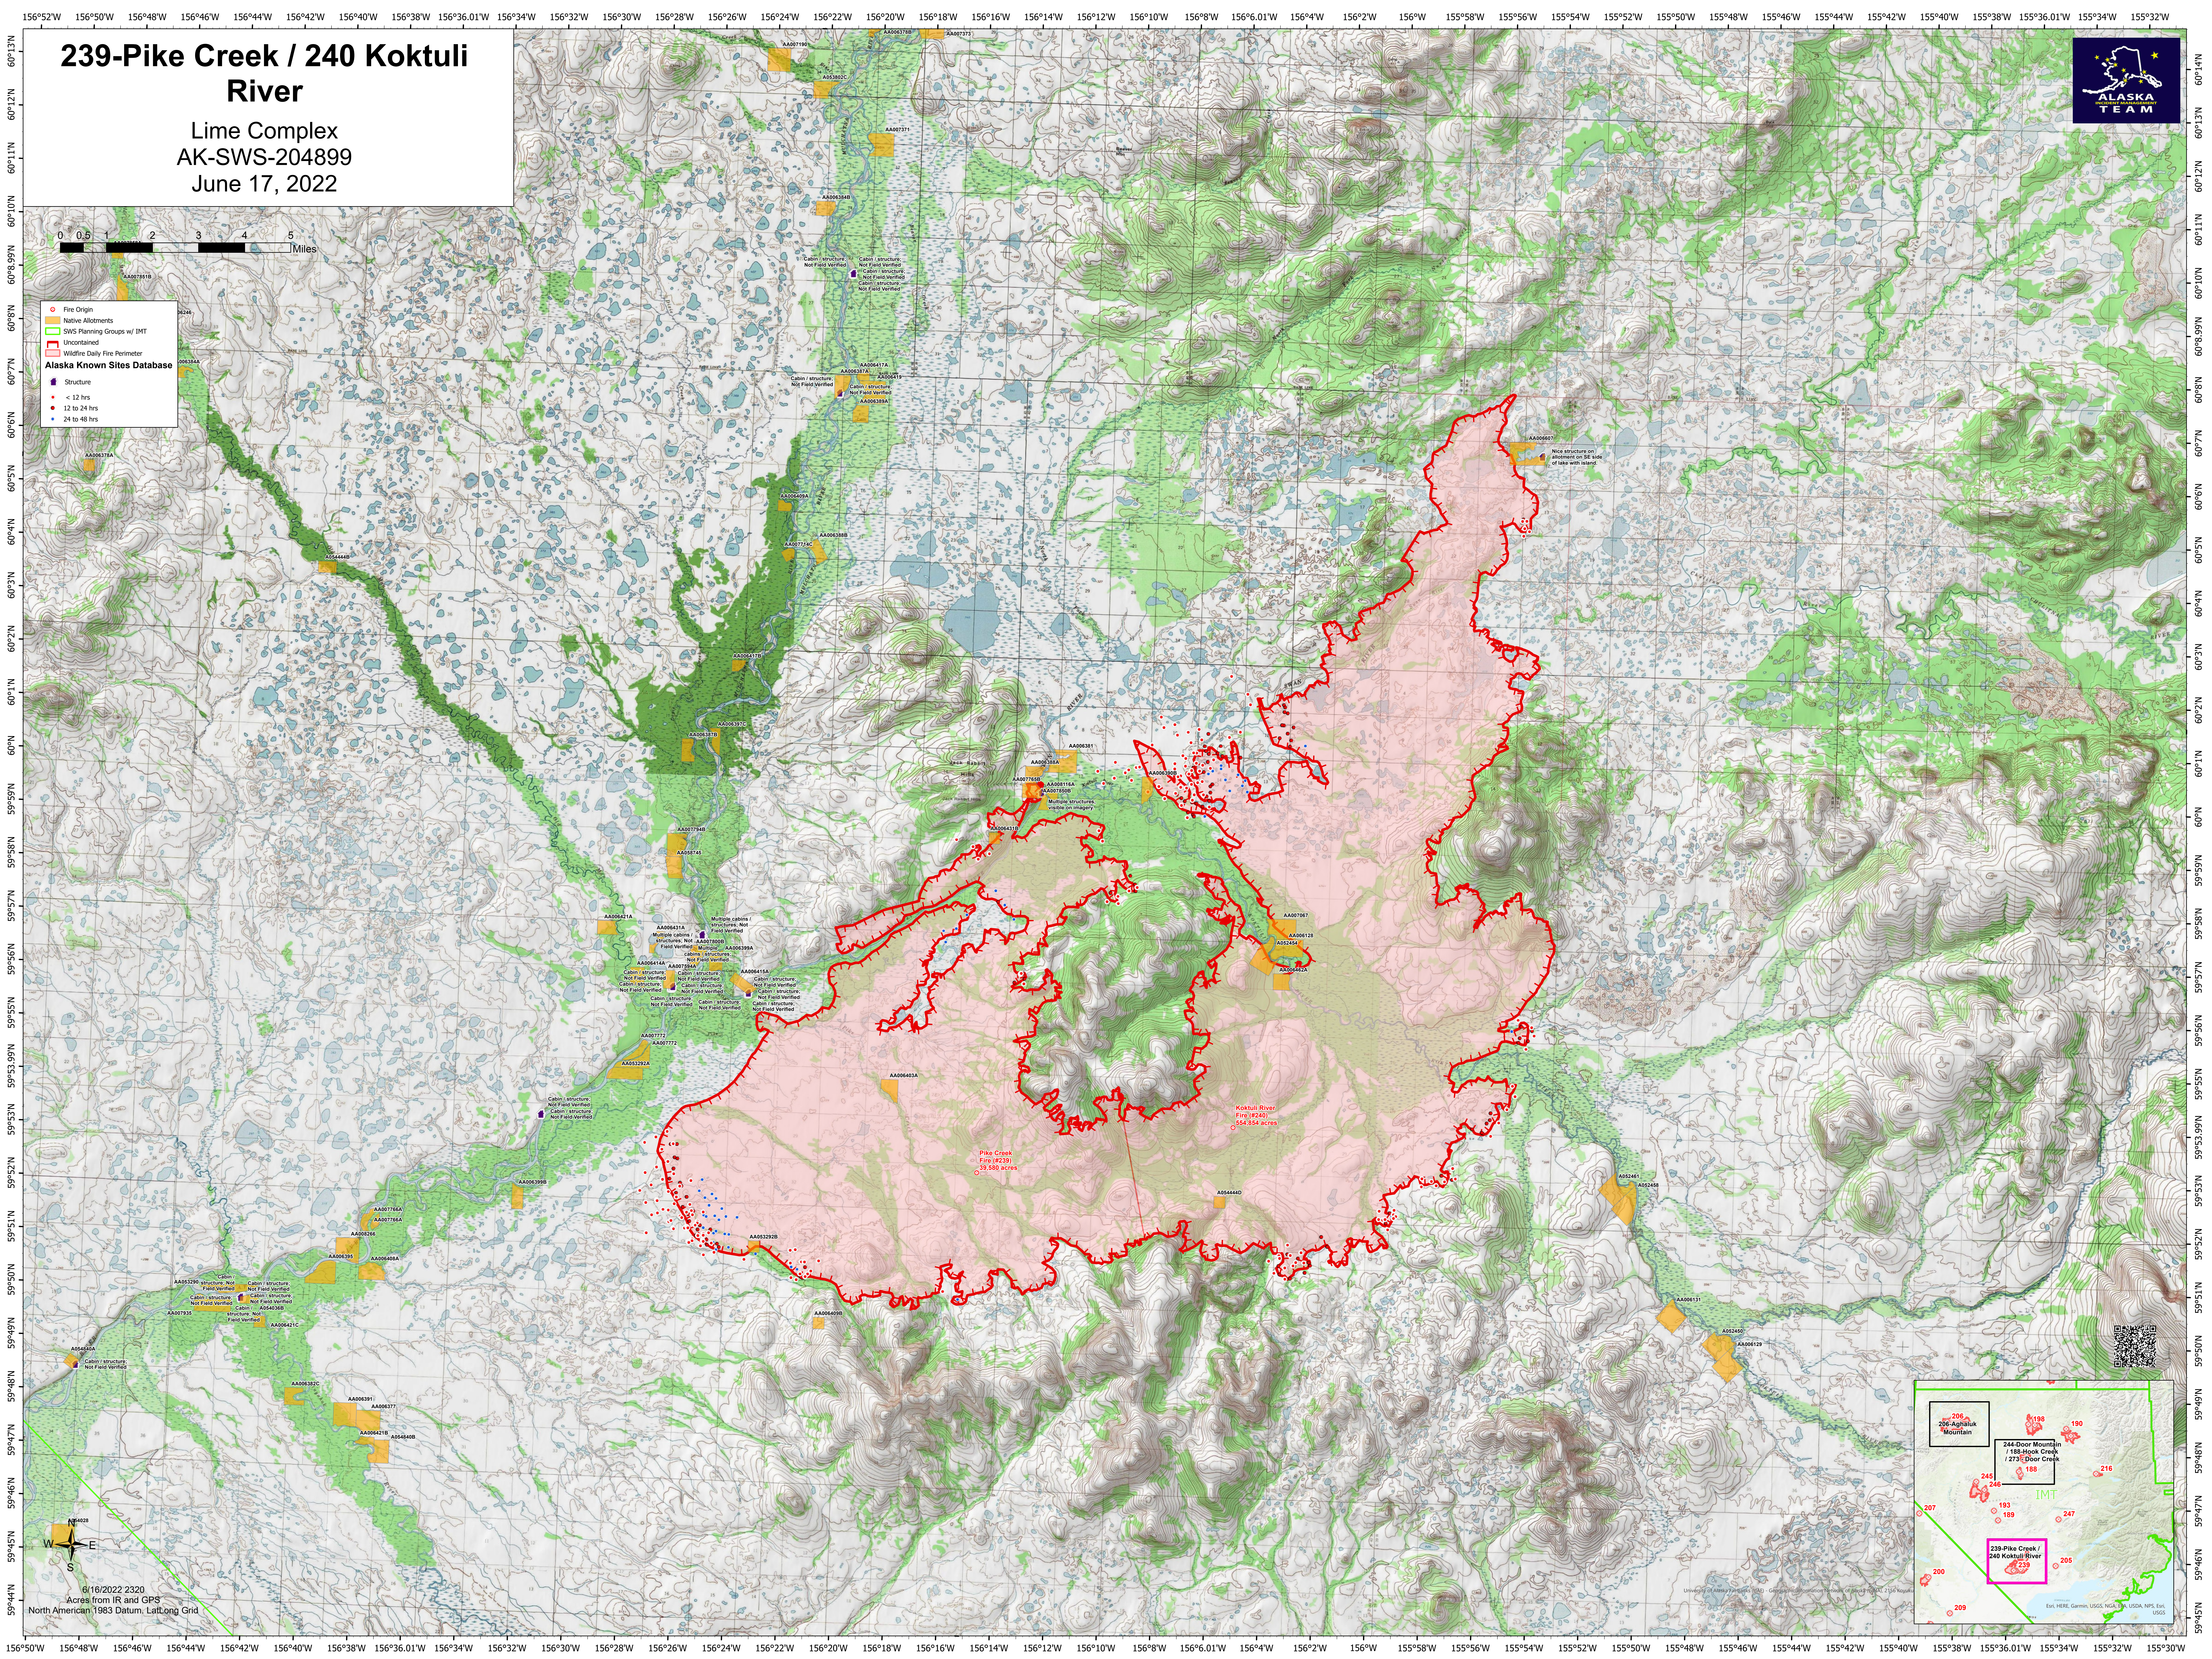

239-Pike Creek / 240 Koktuli River

Lime Complex
AK-SWS-204899
June 17, 2022

0 0.5 1 2 3 4 5 Miles

- Fire Origin
- Native Allotments
- SWS Planning Groups w/ IMT
- Uncontained
- Wildfire Daily Fire Perimeter
- Alaska Known Sites Database
 - Structure
 - < 12 hrs
 - 12 to 24 hrs
 - 24 to 48 hrs

6/16/2022 2320
Acres from IR and GPS
North American 1983 Datum, LatLong Gnd