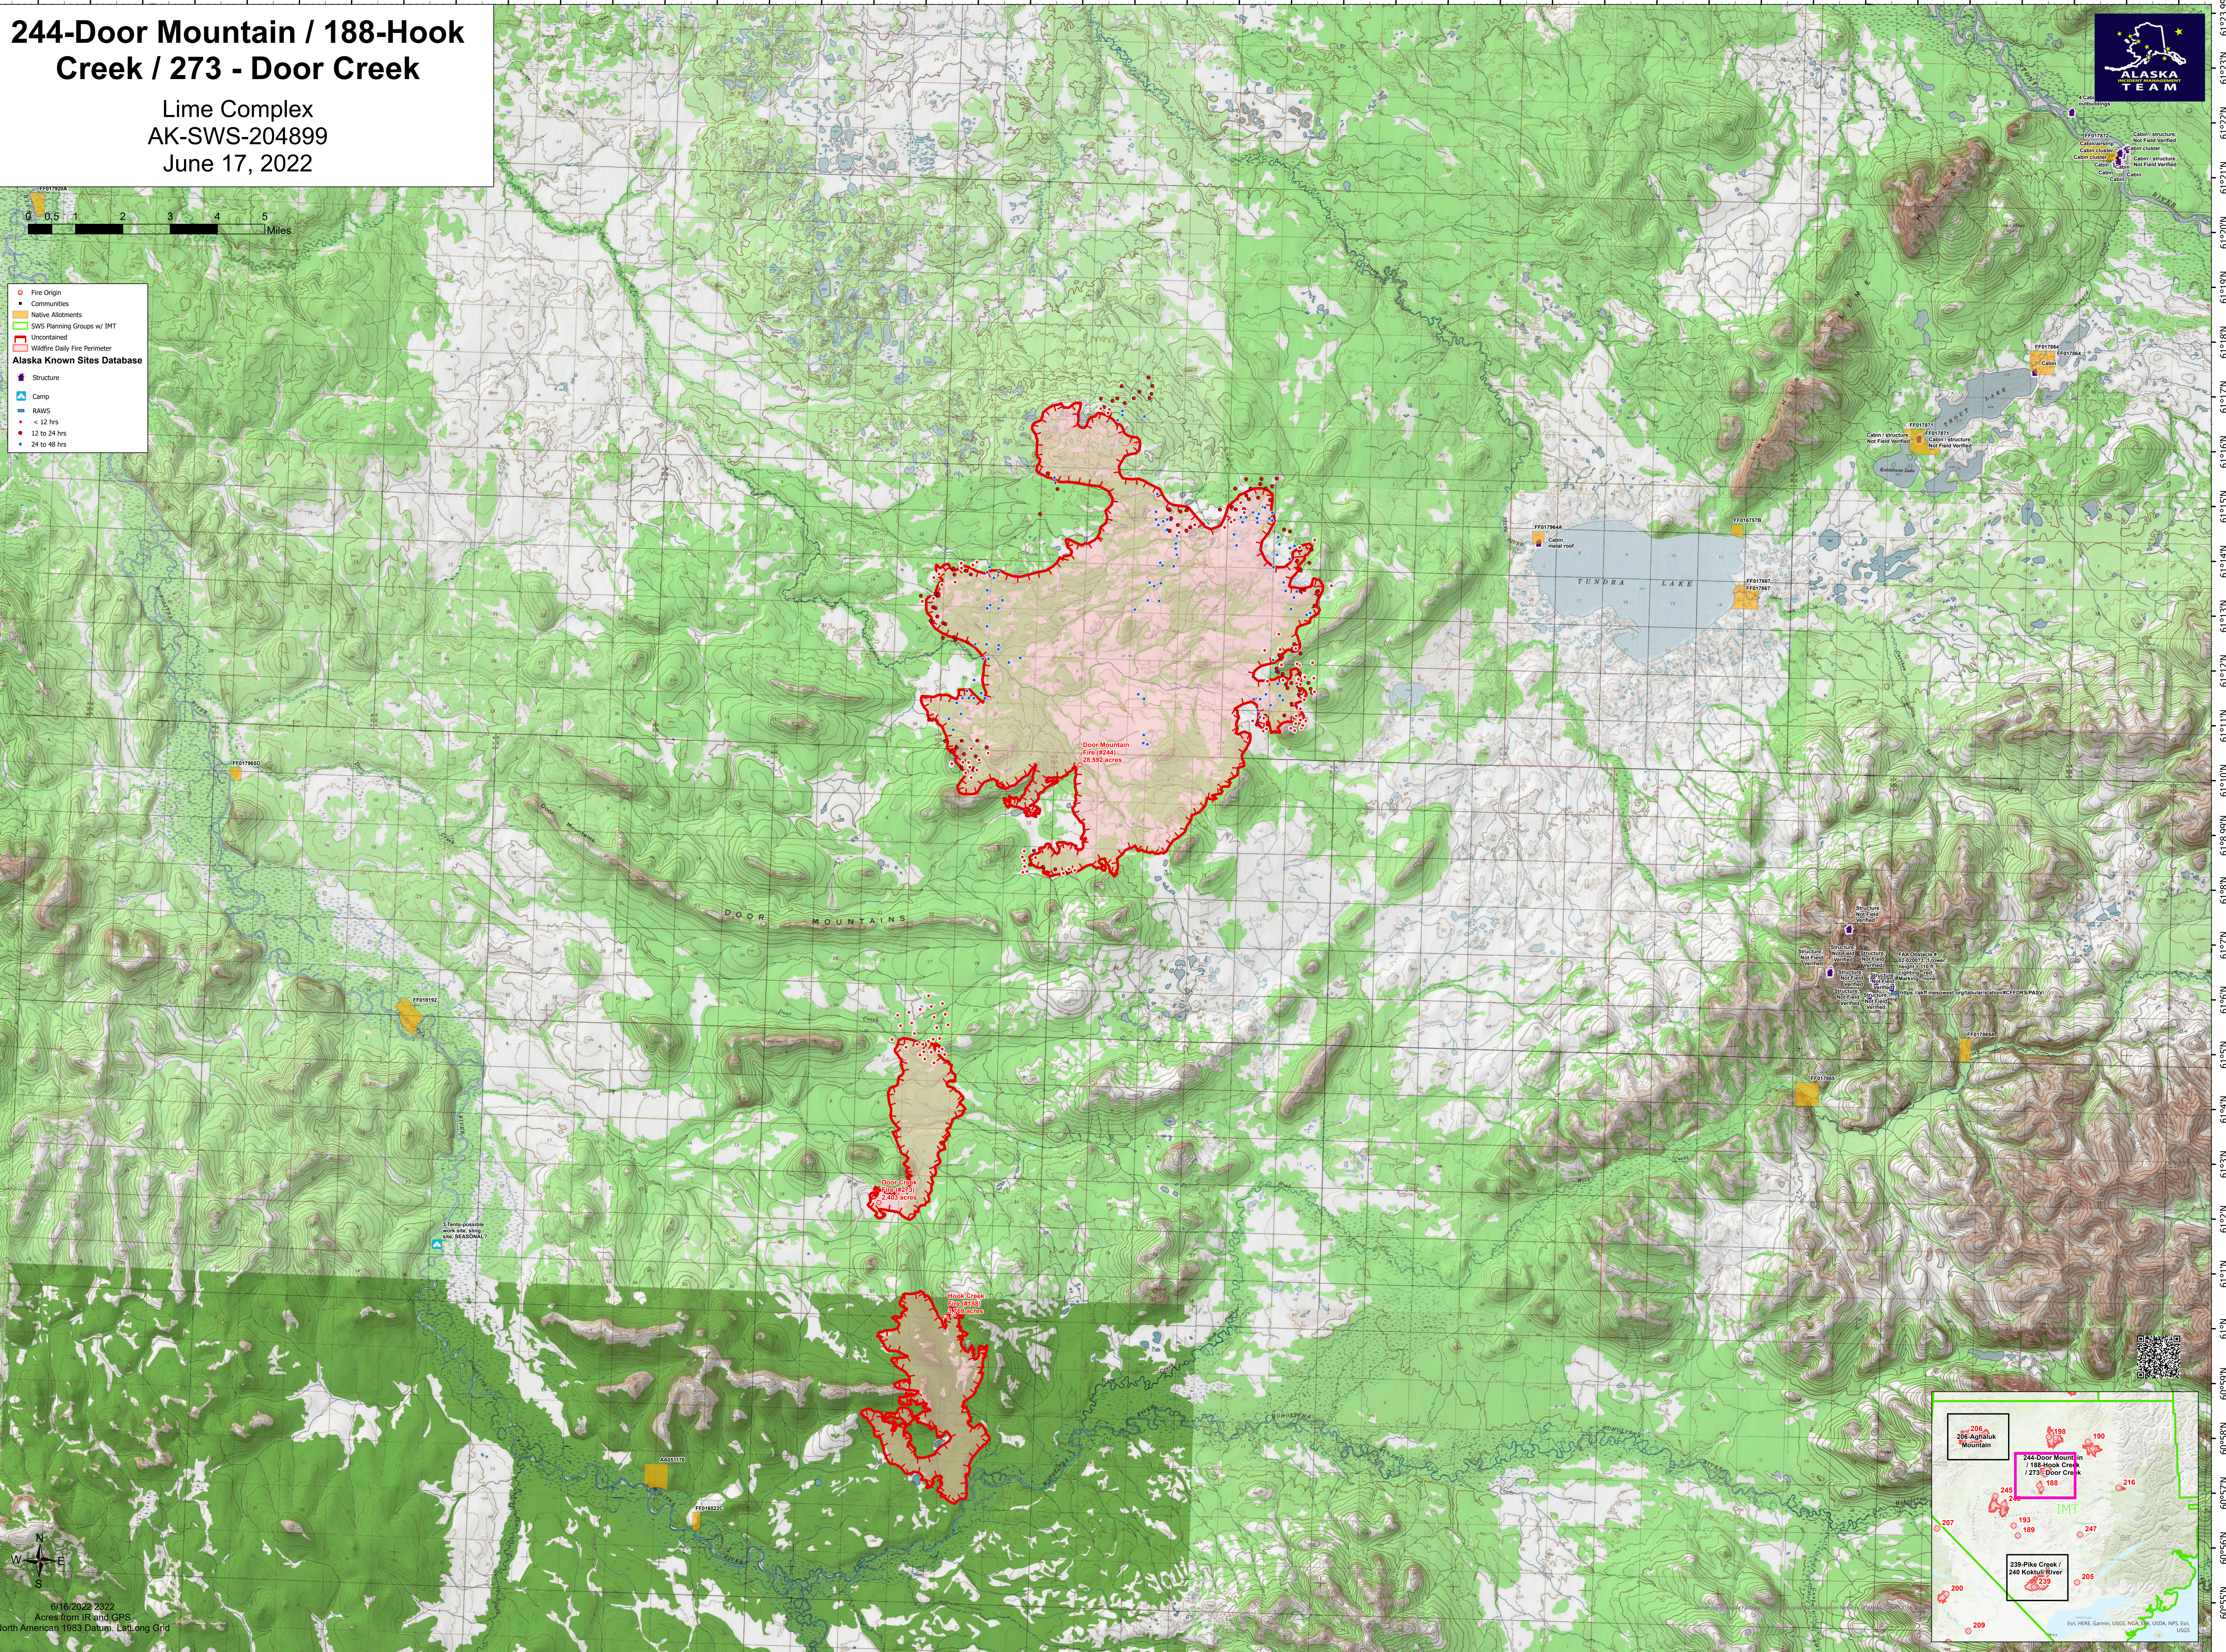

244-Door Mountain / 188-Hook Creek / 273 - Door Creek

Lime Complex
AK-SWS-204899
June 17, 2022

- Fire Origin
 - Communities
 - Native Allotments
 - SWS Planning Groups w/ IMT
 - Uncountained
 - Wildfire Daily Fire Perimeter
- Alaska Known Sites Database**
- Structure
 - Camp
 - RAWS
 - < 12 hrs
 - 12 to 24 hrs
 - 24 to 48 hrs

6/16/2022 2322
Acres from IR and GPS
North American 1983 Datum, Lat/Long Gnd