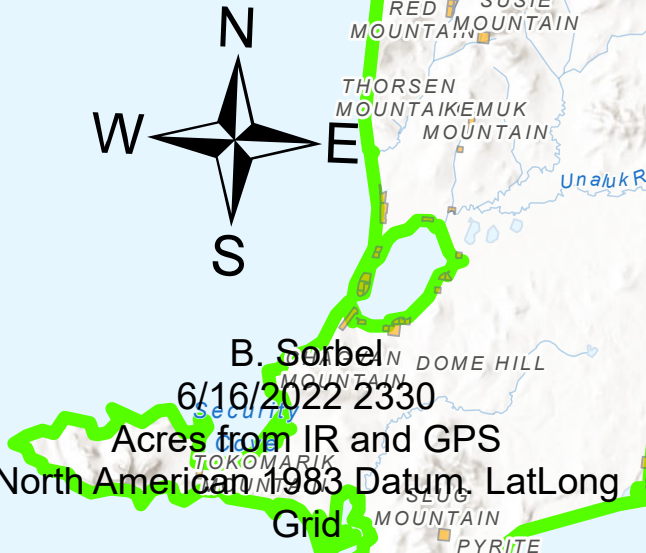

# Situation Map

Lime Complex  
AK-SWS-204899  
June 17, 2022

- Communities
- Native Allotments
- Fire Origin
- Alaska Known Sites Database
- Structure
- Mining Camp/Equipment
- Camp
- Communications
- RAMS
- Other
- SWS Planning Groups w/ IMT
- Wildfire Daily Fire Perimeter

B. Sobell  
6/16/2022 2330  
Acres from IR and GPS  
North American 1983 Datum, Lat/Long