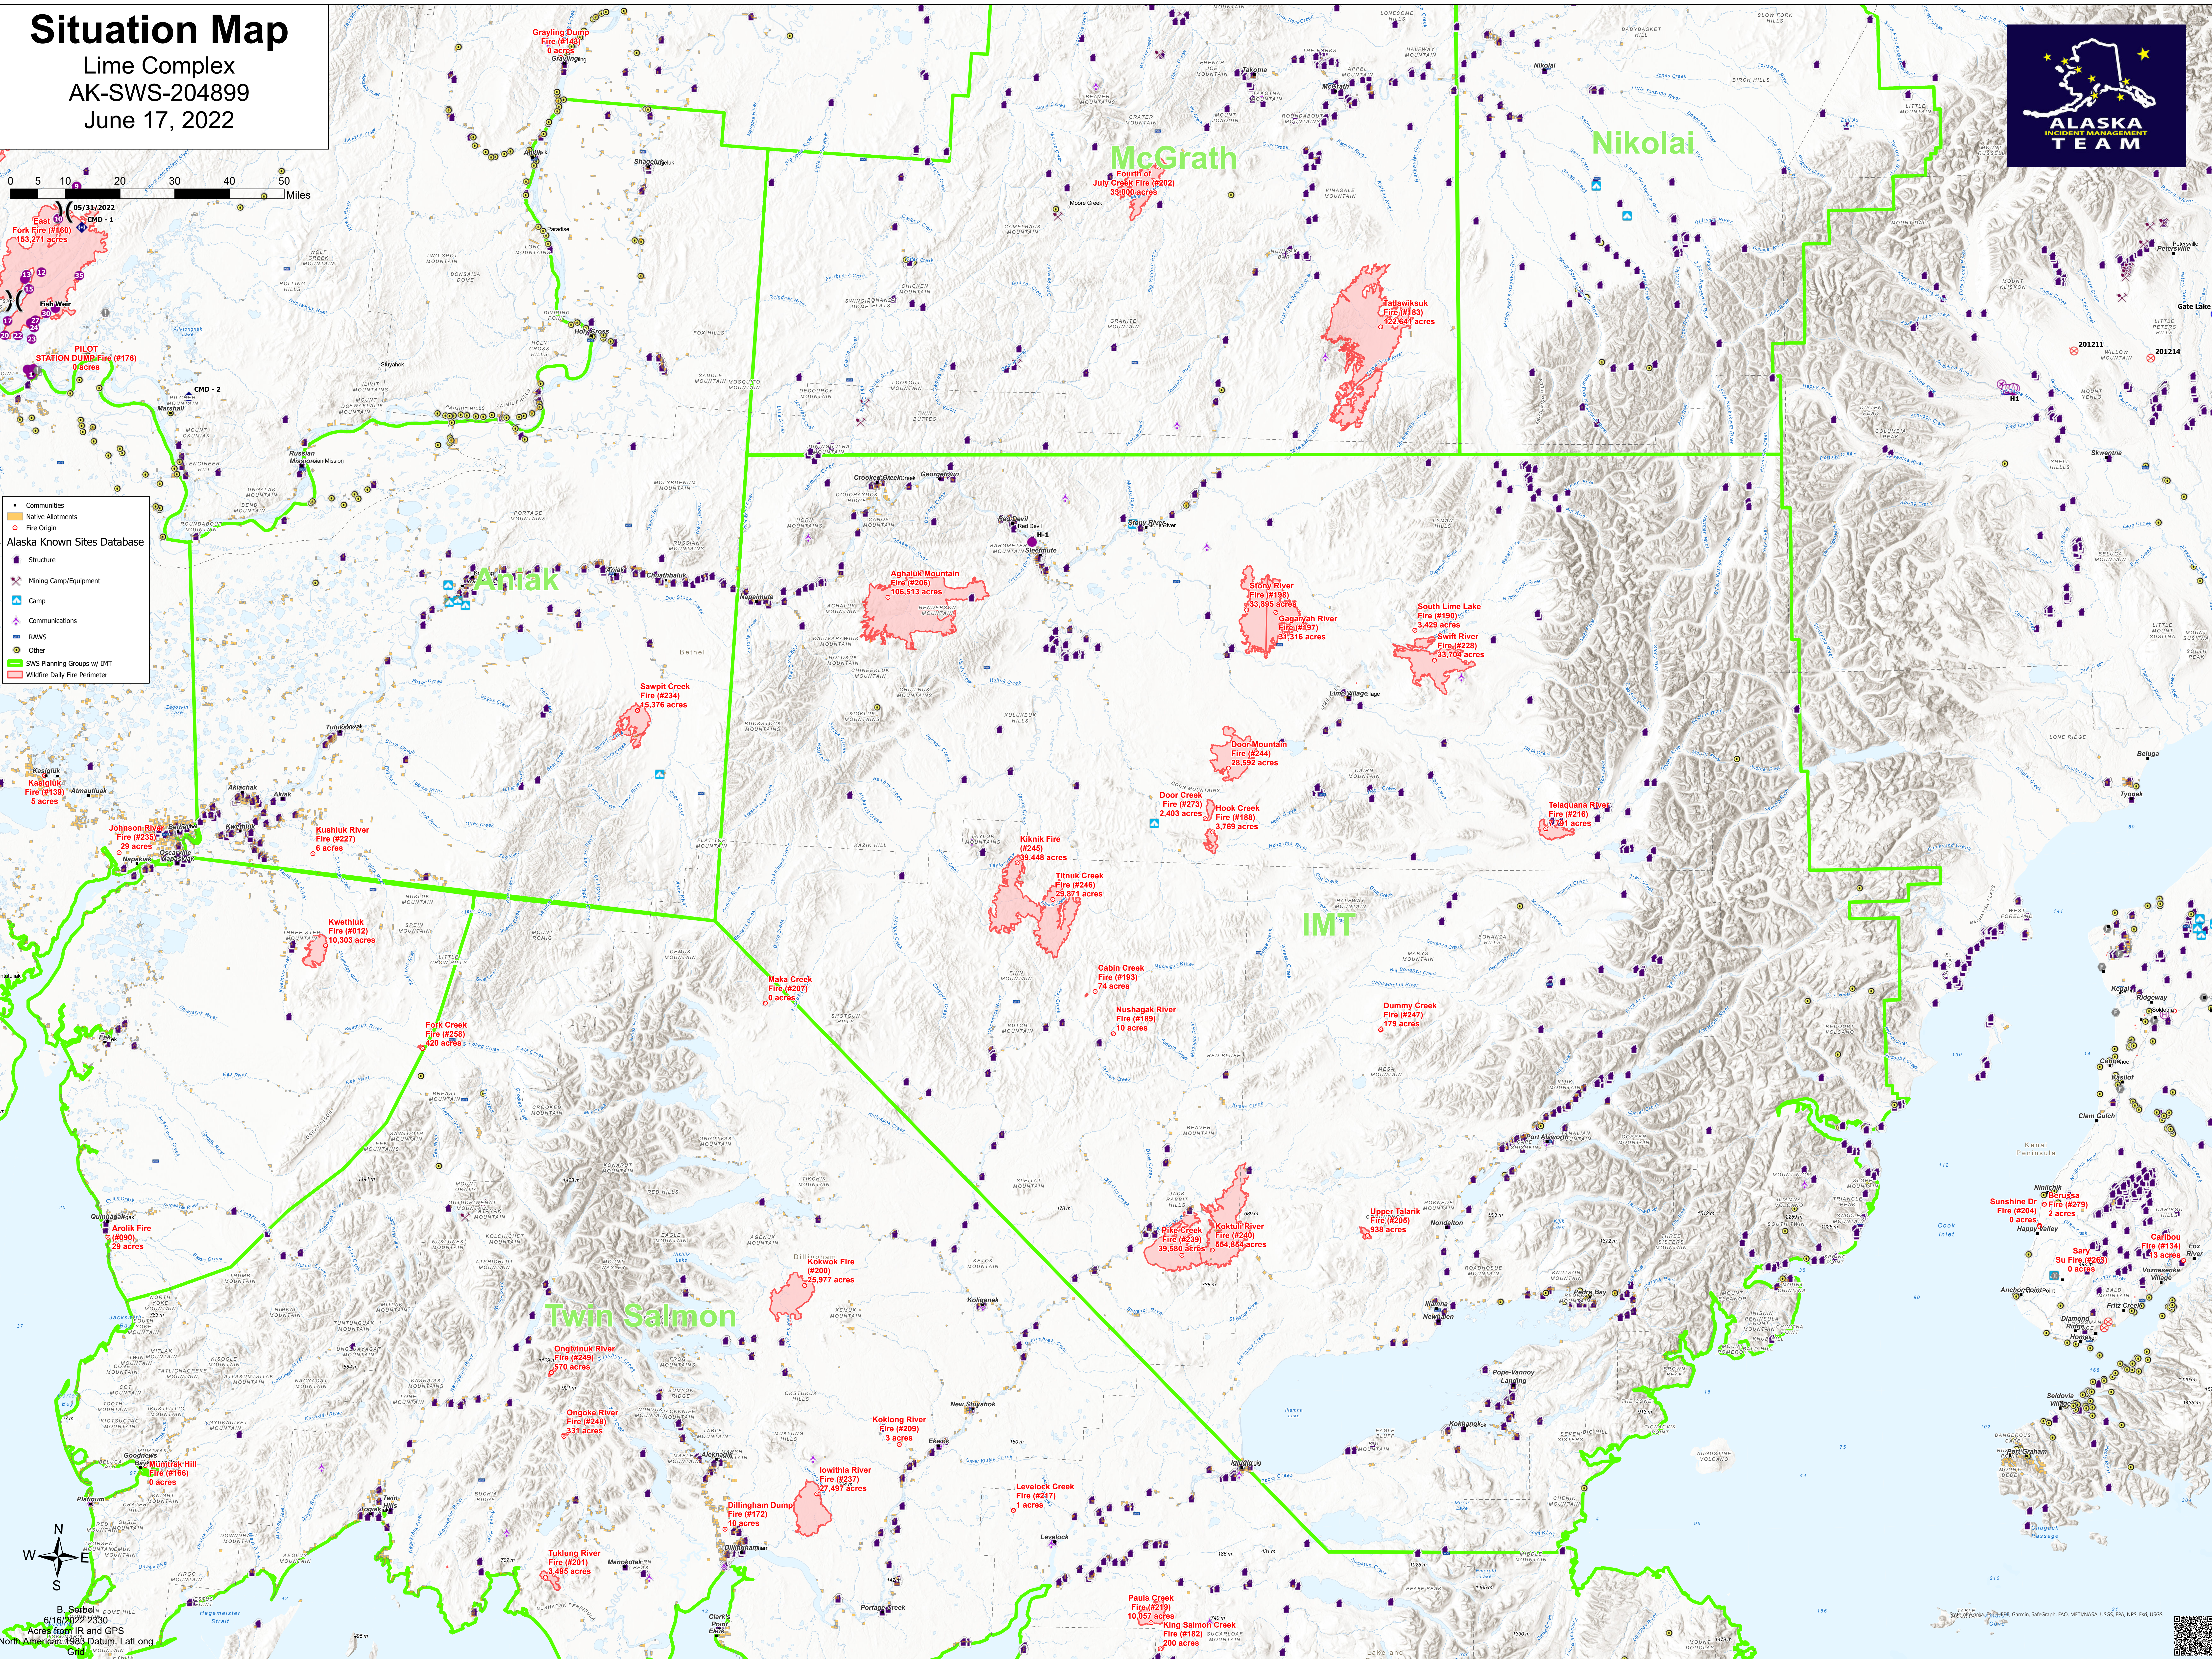

# Situation Map

Lime Complex  
AK-SWS-204899  
June 17, 2022

- Communities
- Native Allotments
- Fire Origin
- Alaska Known Sites Database
- Structure
- Mining Camp/Equipment
- Camp
- Communications
- RAMS
- Other
- SWS Planning Groups w/ IMT
- Wildfire Daily Fire Perimeter

B. Sobell  
6/16/2022 2330  
Acres from IR and GPS  
North American 1983 Datum, Lat/Long