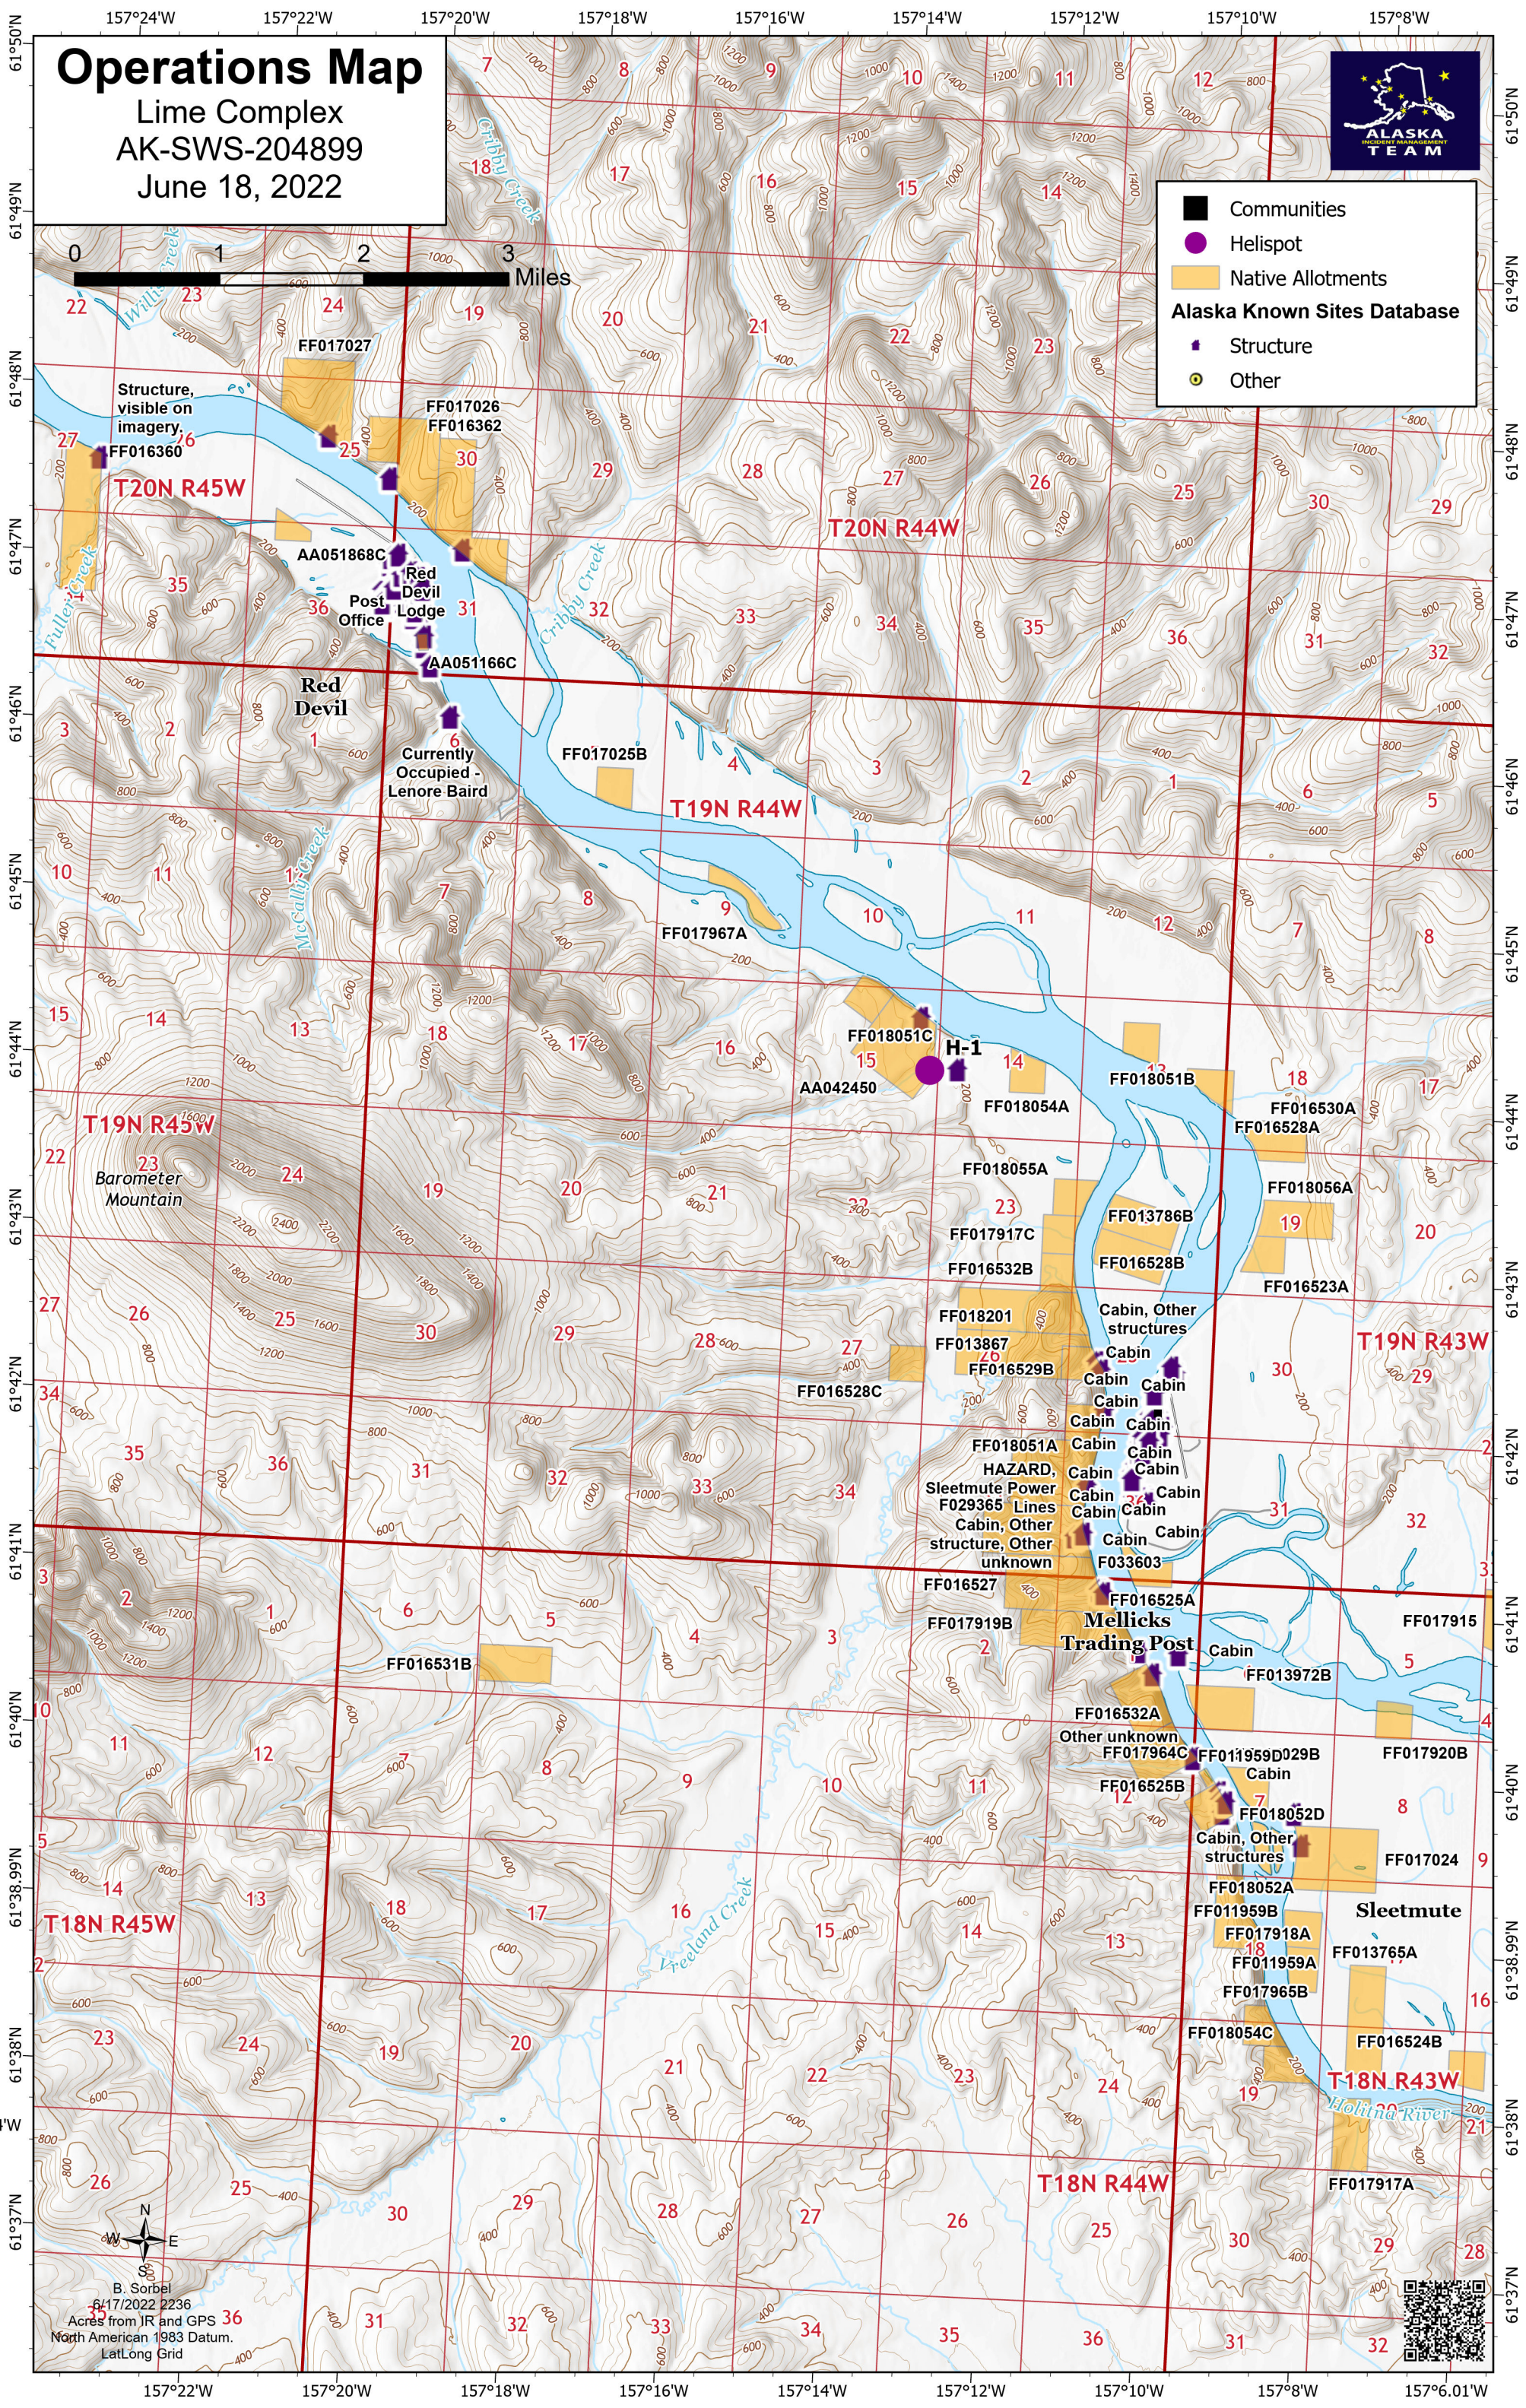

Operations Map

Lime Complex
AK-SWS-204899
June 18, 2022

Alaska Known Sites Database

- Communities
- Helispot
- Native Allotments
- Structure
- Other

0 1 2 3 Miles

Red Devil
Post Office
Red Devil Lodge
Currently Occupied - Lenore Baird

Mellicks Trading Post

Sleetmute

B. Sorbel
6/17/2022 2236
Acres from IR and GPS
North American 1983 Datum.
LatLong Grid