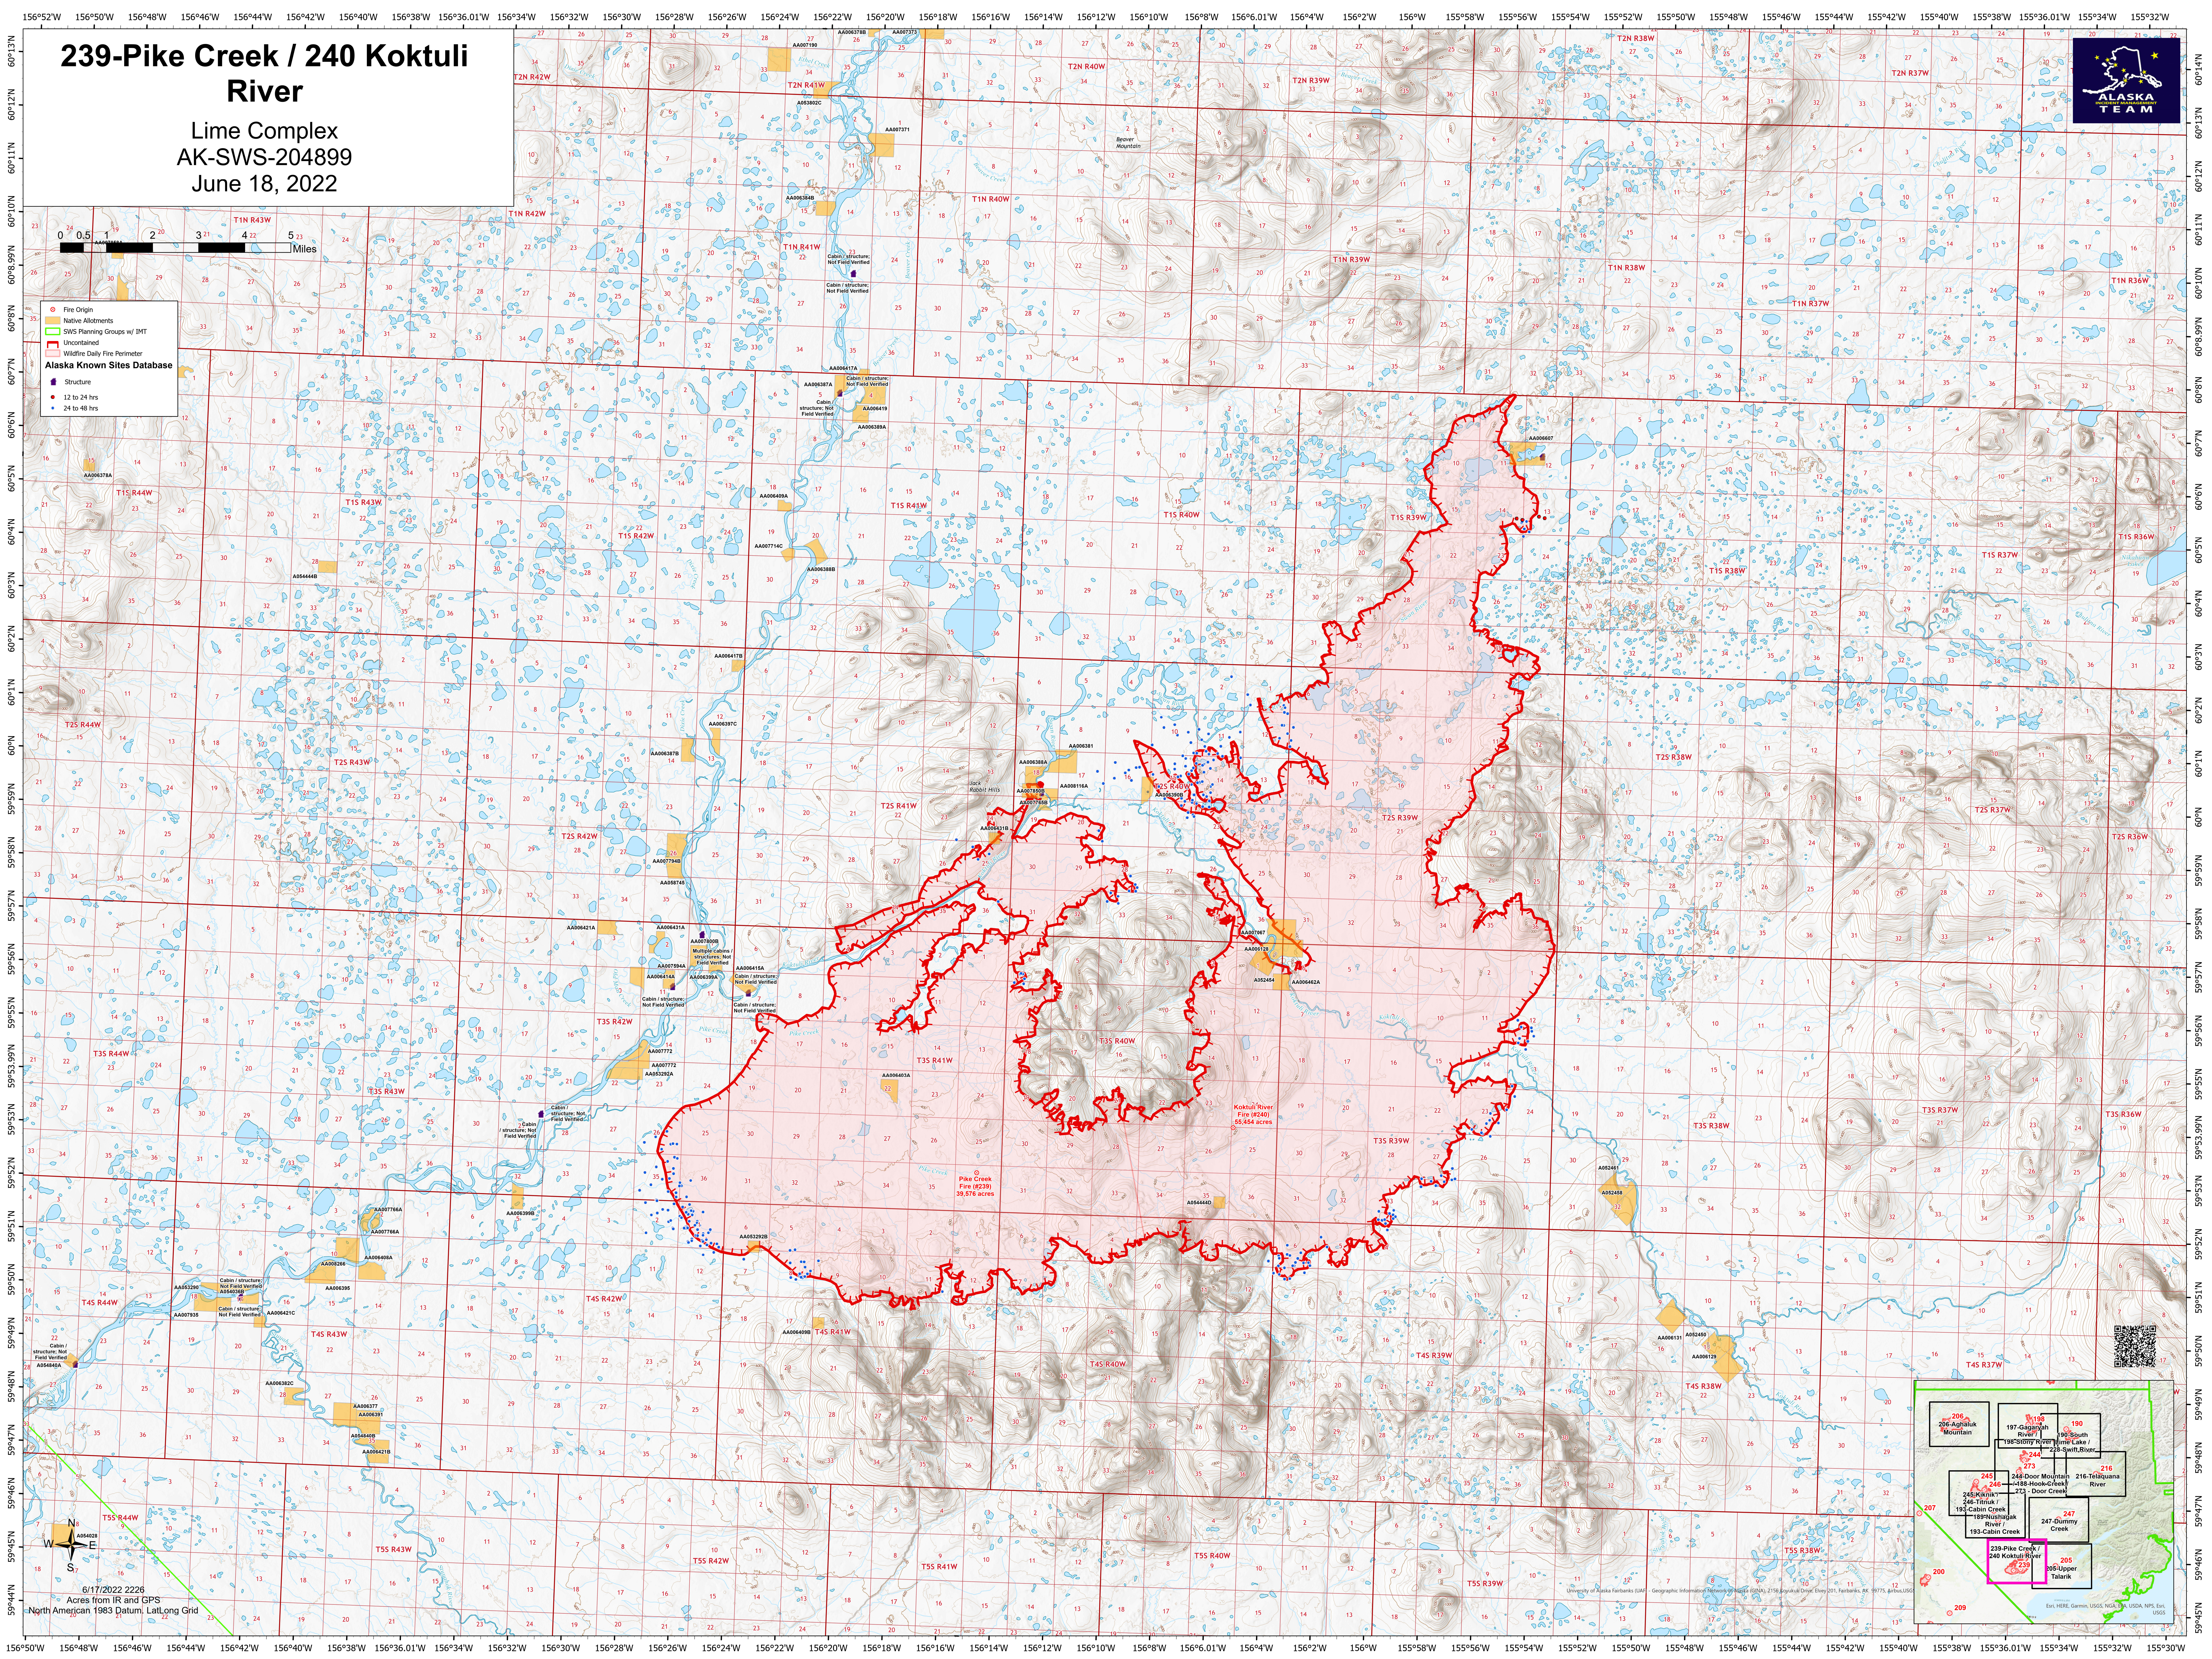

239-Pike Creek / 240 Koktuli River

Lime Complex
AK-SWS-204899
June 18, 2022

- Fire Origin
- Native Allotments
- SWS Planning Groups w/ IMT
- Uncountained
- Wildfire Daily Fire Perimeter
- Alaska Known Sites Database
- Structure
 - 12 to 24 hrs
 - 24 to 48 hrs

6/17/2022 2226
Acres from IR and GPS
North American 1983 Datum, Lat/Long Grid