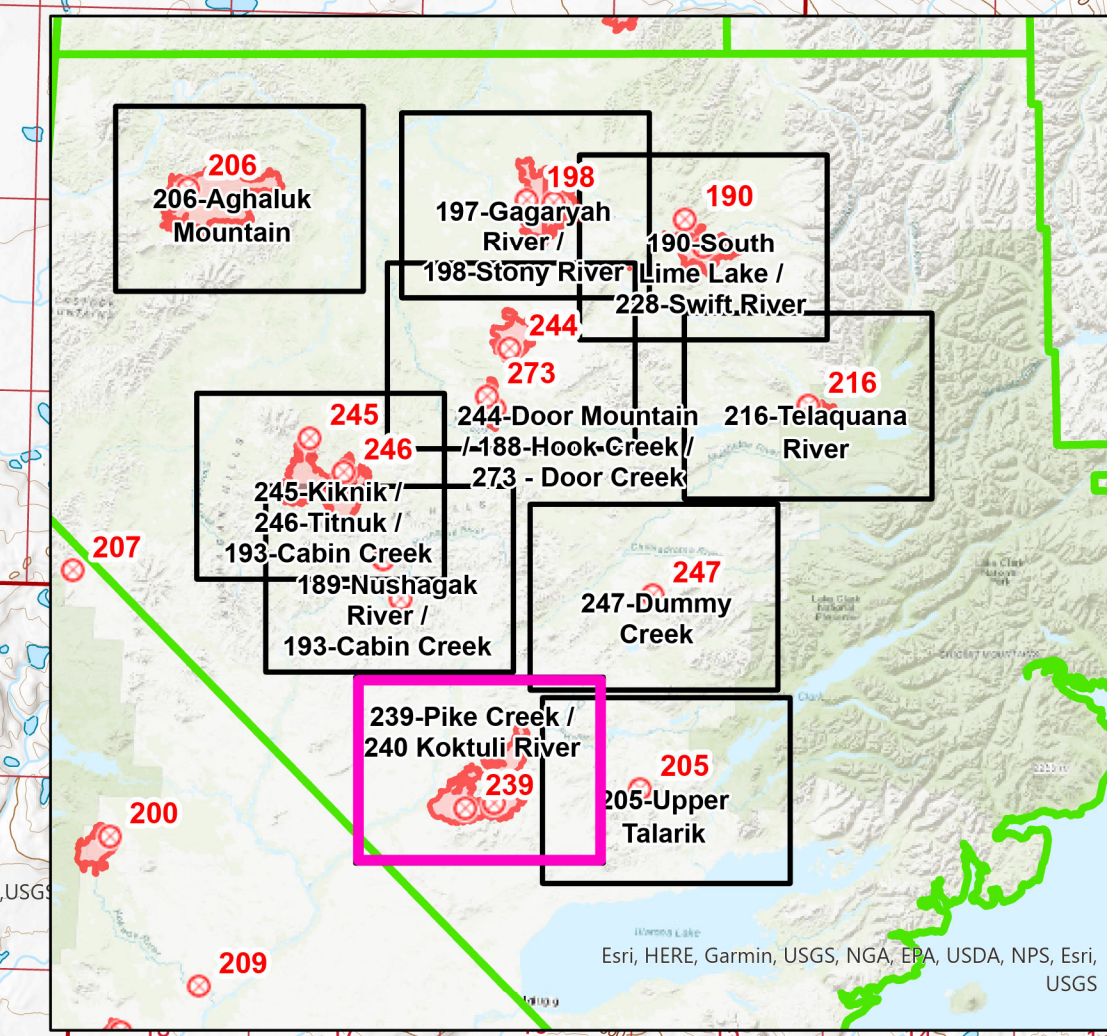

239-Pike Creek / 240 Koktuli River

Lime Complex
AK-SWS-204899
June 18, 2022

- Fire Origin
- Native Allotments
- SWS Planning Groups w/ IMT
- Uncountained
- Wildfire Daily Fire Perimeter
- Alaska Known Sites Database
- Structure
 - 12 to 24 hrs
 - 24 to 48 hrs

6/17/2022 2226
Acres from IR and GPS
North American 1983 Datum, Lat/Long Grid