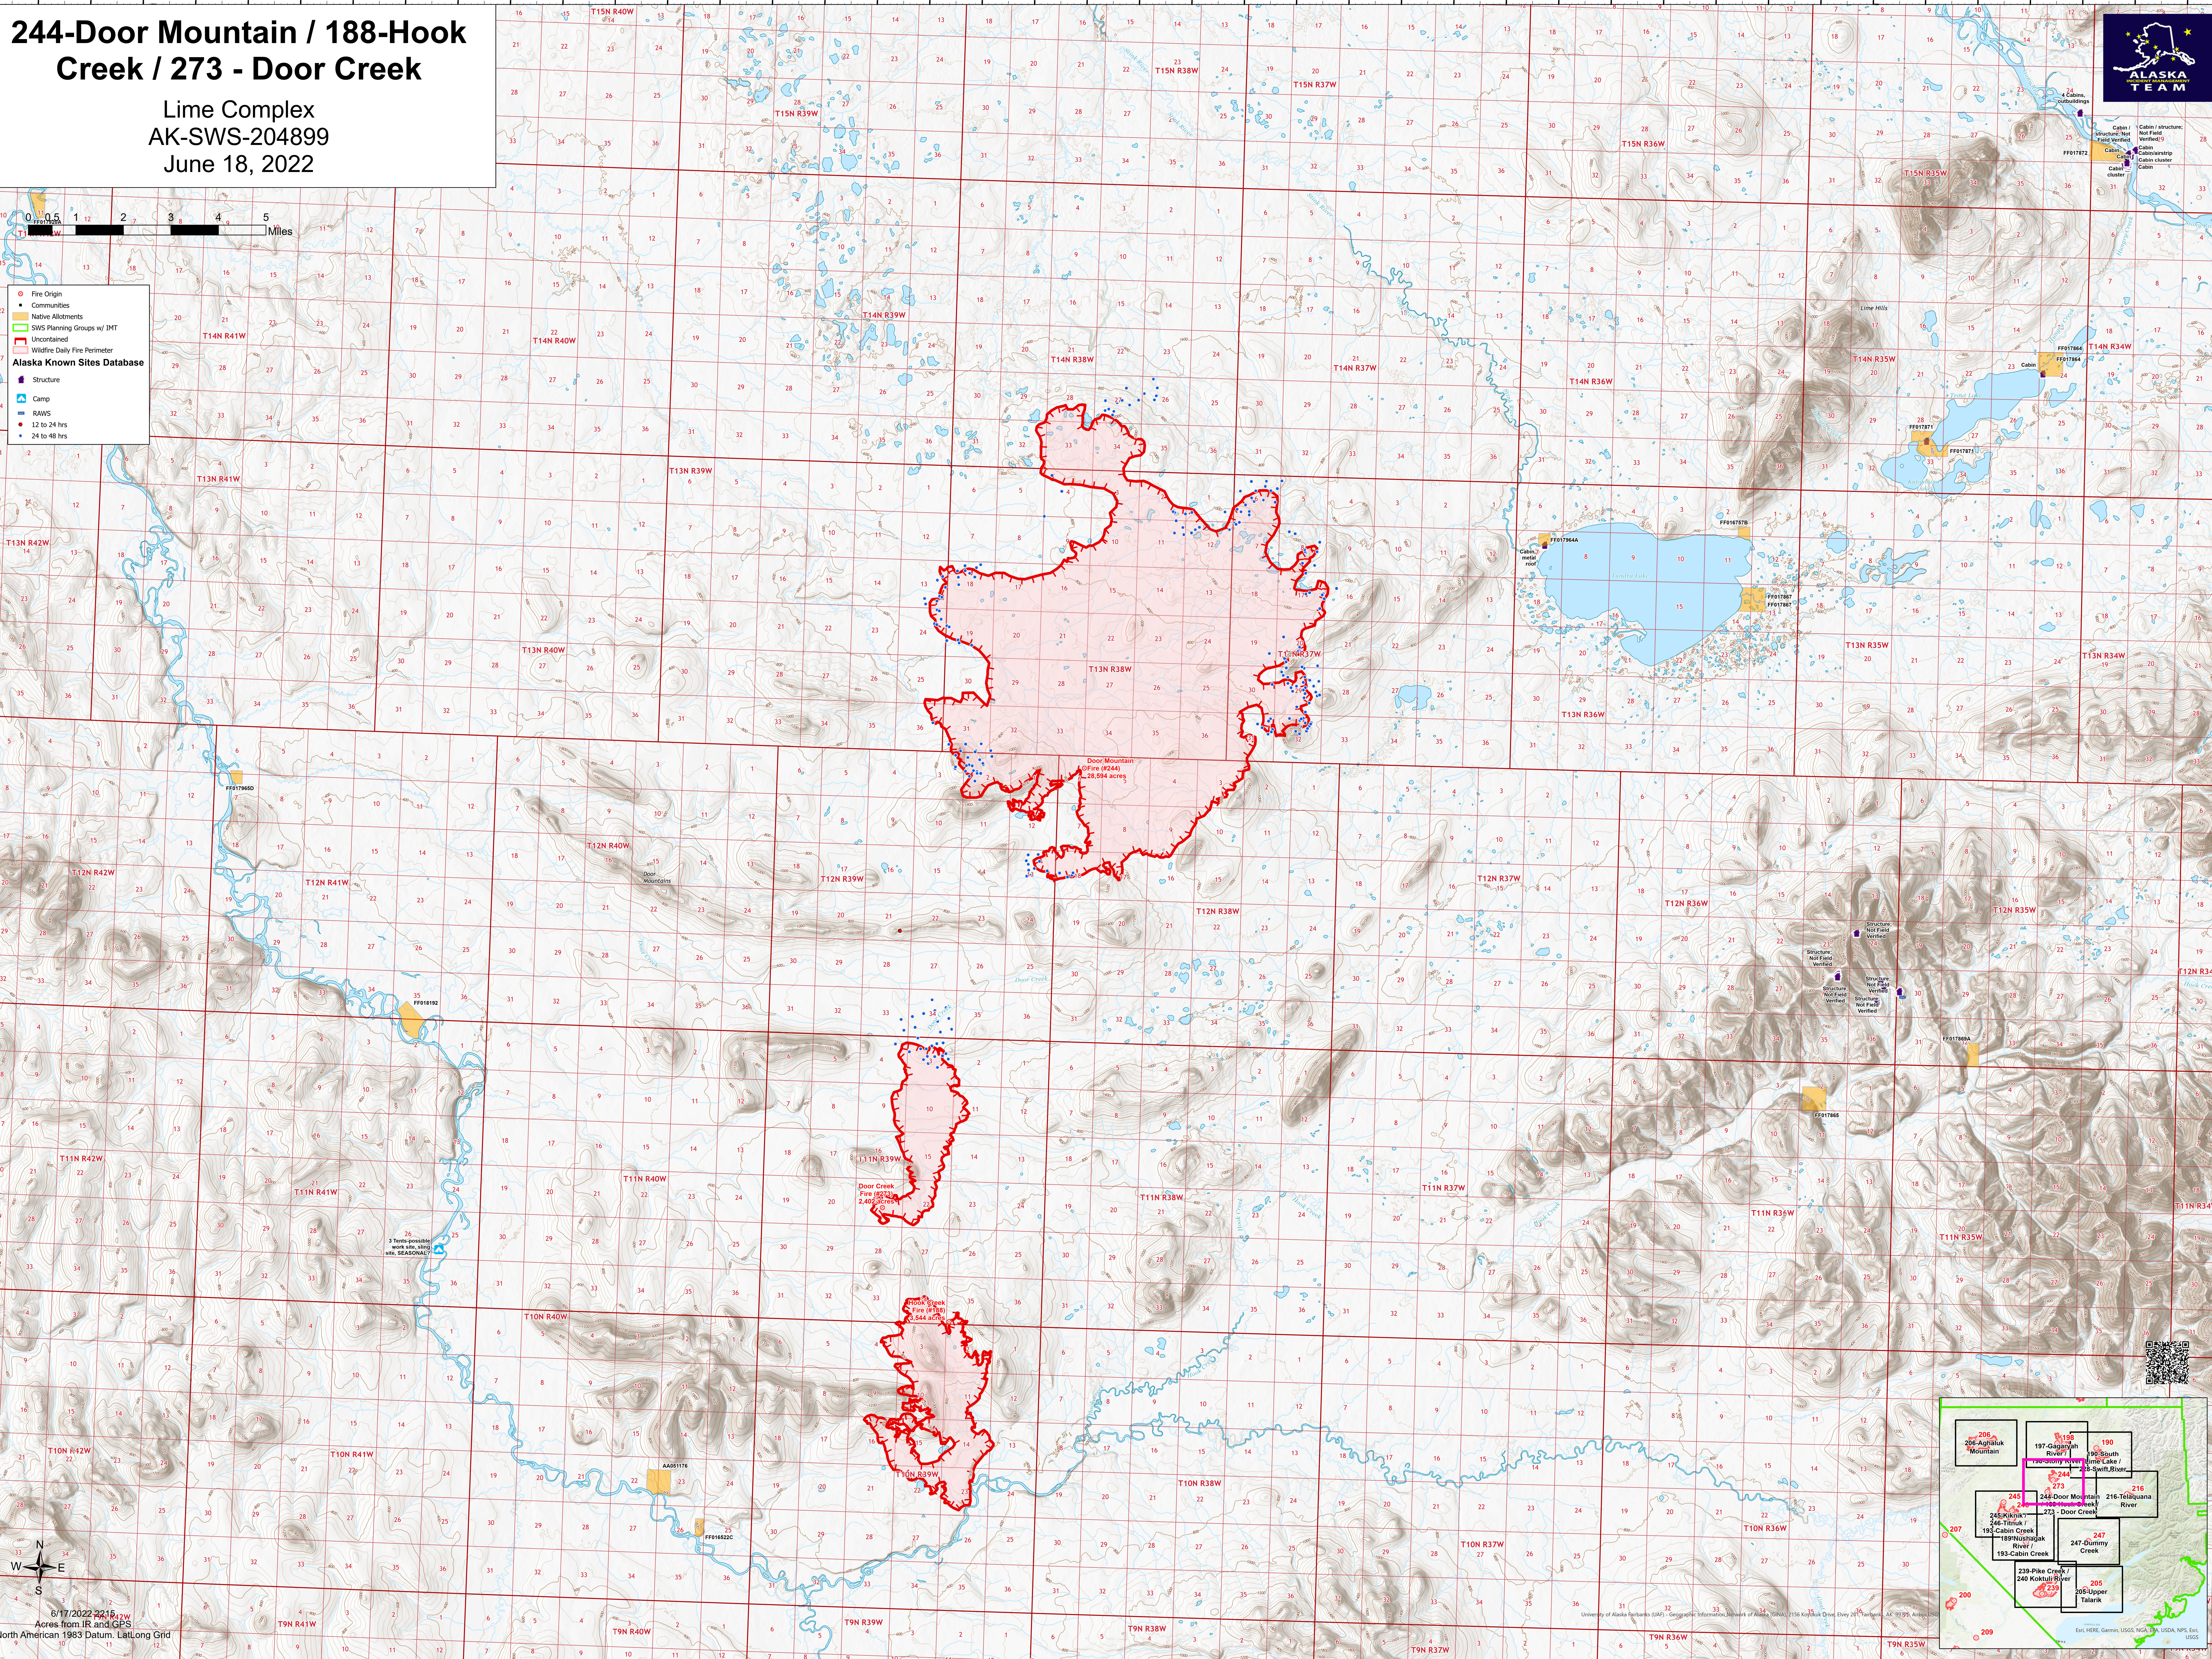

244-Door Mountain / 188-Hook Creek / 273 - Door Creek

Lime Complex
AK-SWS-204899
June 18, 2022

- Fire Origin
- Comminities
- Native Allotments
- SWS Planning Groups w/ IMT
- Uncountained
- Wildfire Daily Fire Perimeter
- Alaska Known Sites Database
- Structure
- Camp
- RAWS
- 12 to 24 hrs
- 24 to 48 hrs

6/17/2022 2:18:27 PM
Acres from IR and GPS
North American 1983 Datum, LatLong Grid