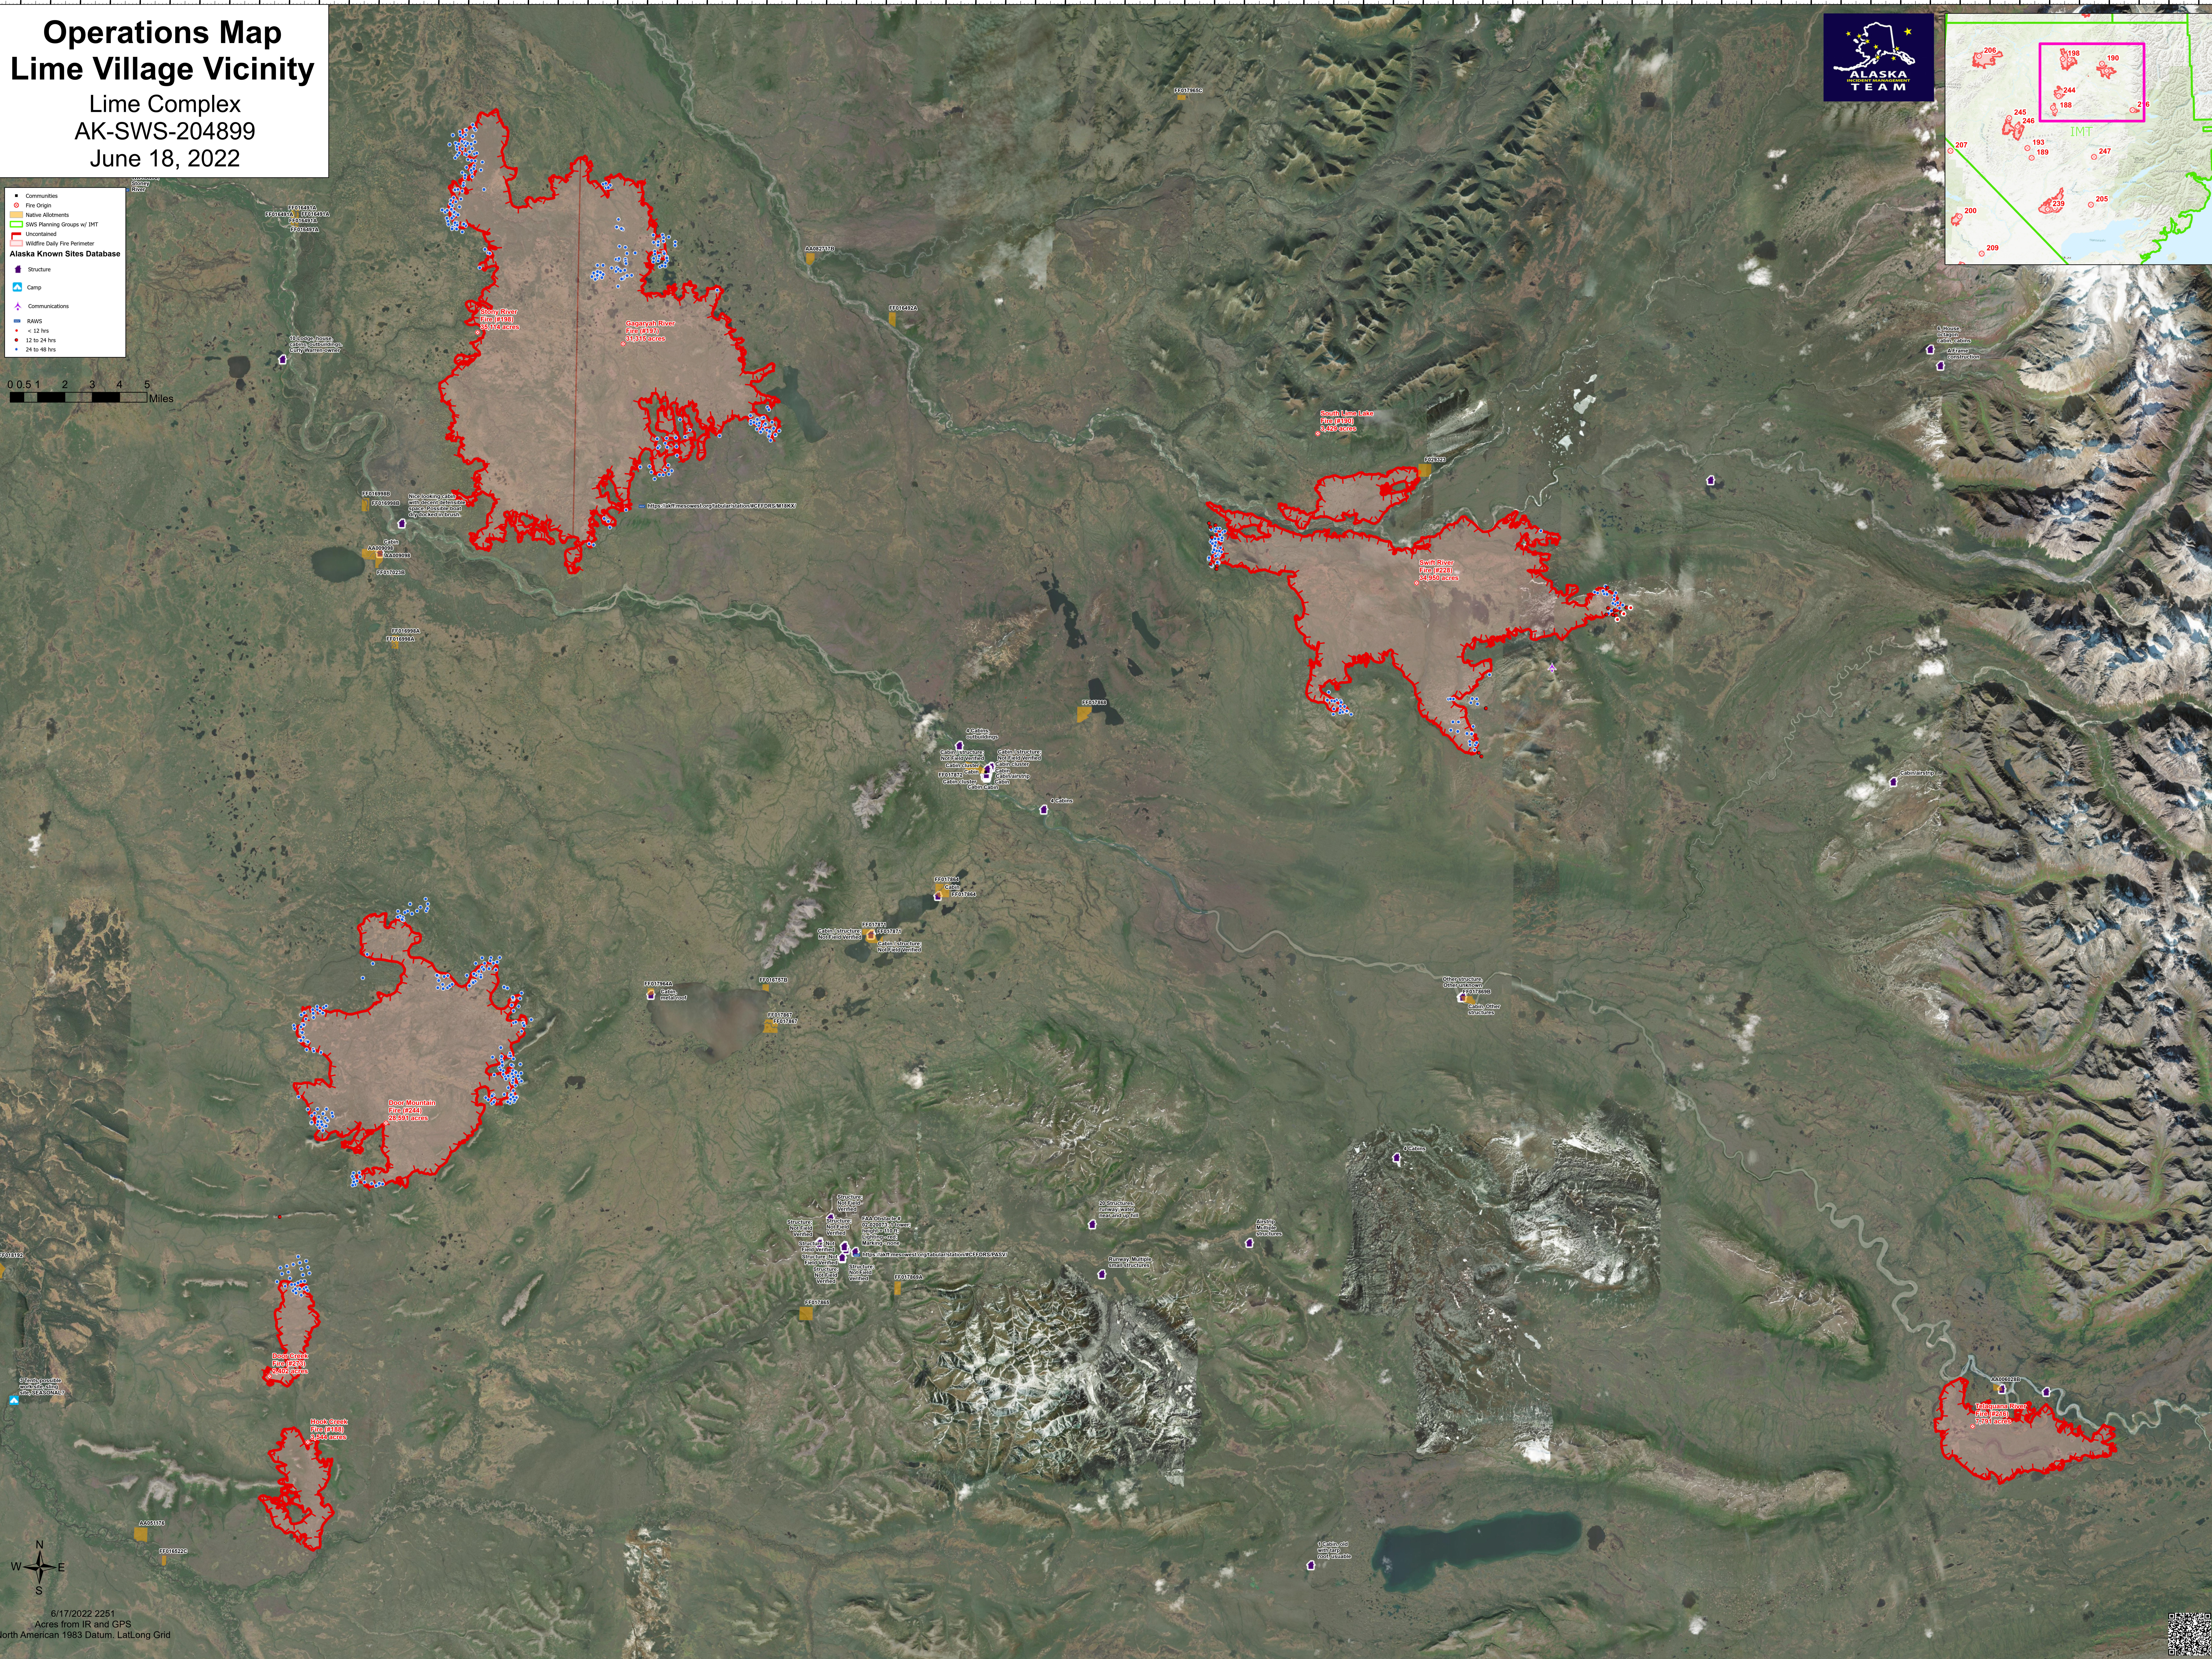

# Operations Map Lime Village Vicinity

Lime Complex  
AK-SWS-204899  
June 18, 2022

- Communities
- Fire Origin
- Native Allotments
- SWS Planning Groups w/ DMT
- Uncertain
- Wildfire Daily Fire Perimeter
- Alaska Known Sites Database
- Structure
- Camp
- Communications
- SWS
- 0 to 12 hrs
- 12 to 24 hrs
- 24 to 48 hrs

6/17/2022 2251  
Acres from IR and GPS  
North American 1983 Datum, LatLong Grid