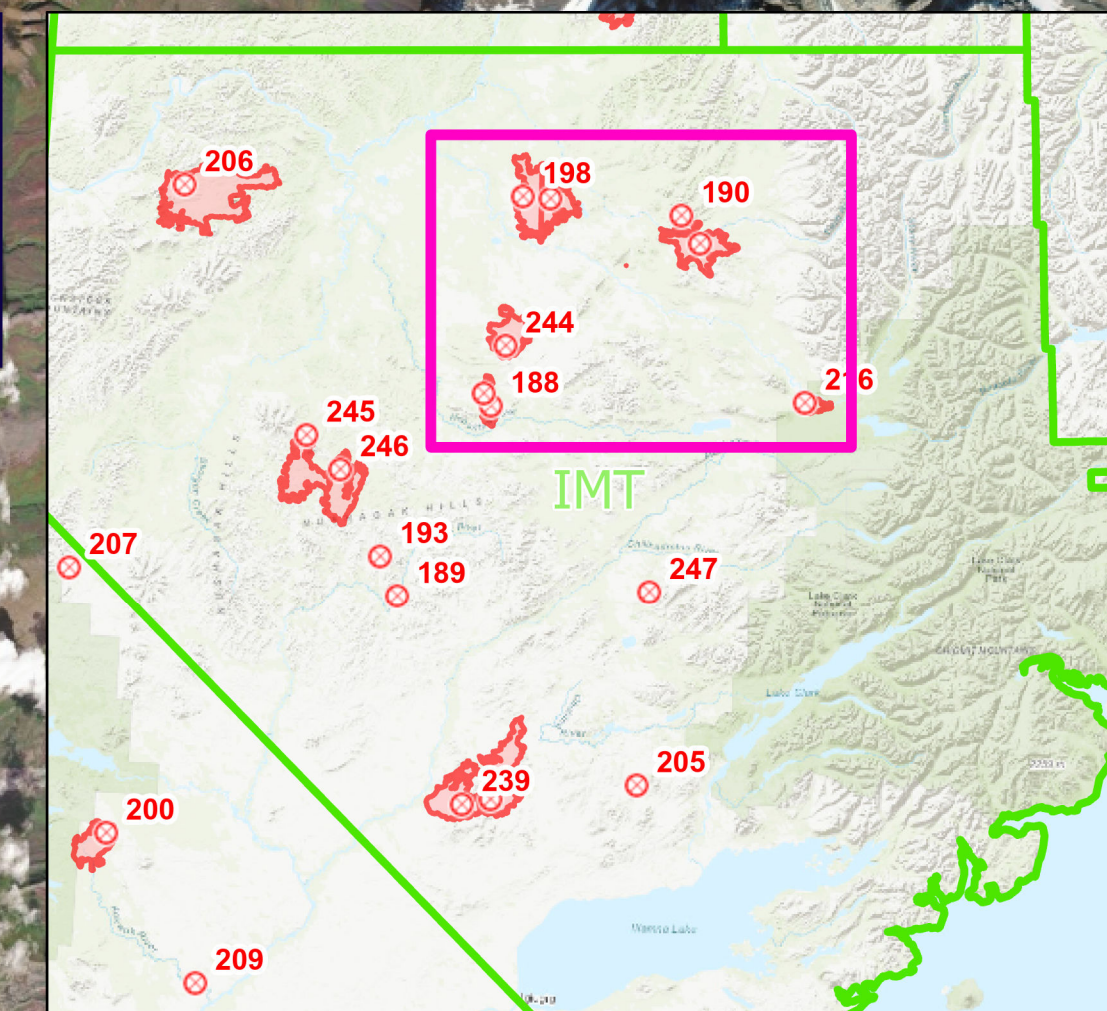

# Operations Map Lime Village Vicinity

Lime Complex  
AK-SWS-204899  
June 18, 2022

- Communities
- Fire Origin
- Native Allotments
- SWS Planning Groups w/ DMT
- Uncertain
- Wildfire Daily Fire Perimeter
- Alaska Known Sites Database
- Structure
- Camp
- Communications
- SWS
- 0 to 12 hrs
- 12 to 24 hrs
- 24 to 48 hrs

6/17/2022 2251  
Acres from IR and GPS  
North American 1983 Datum, LatLong Grid