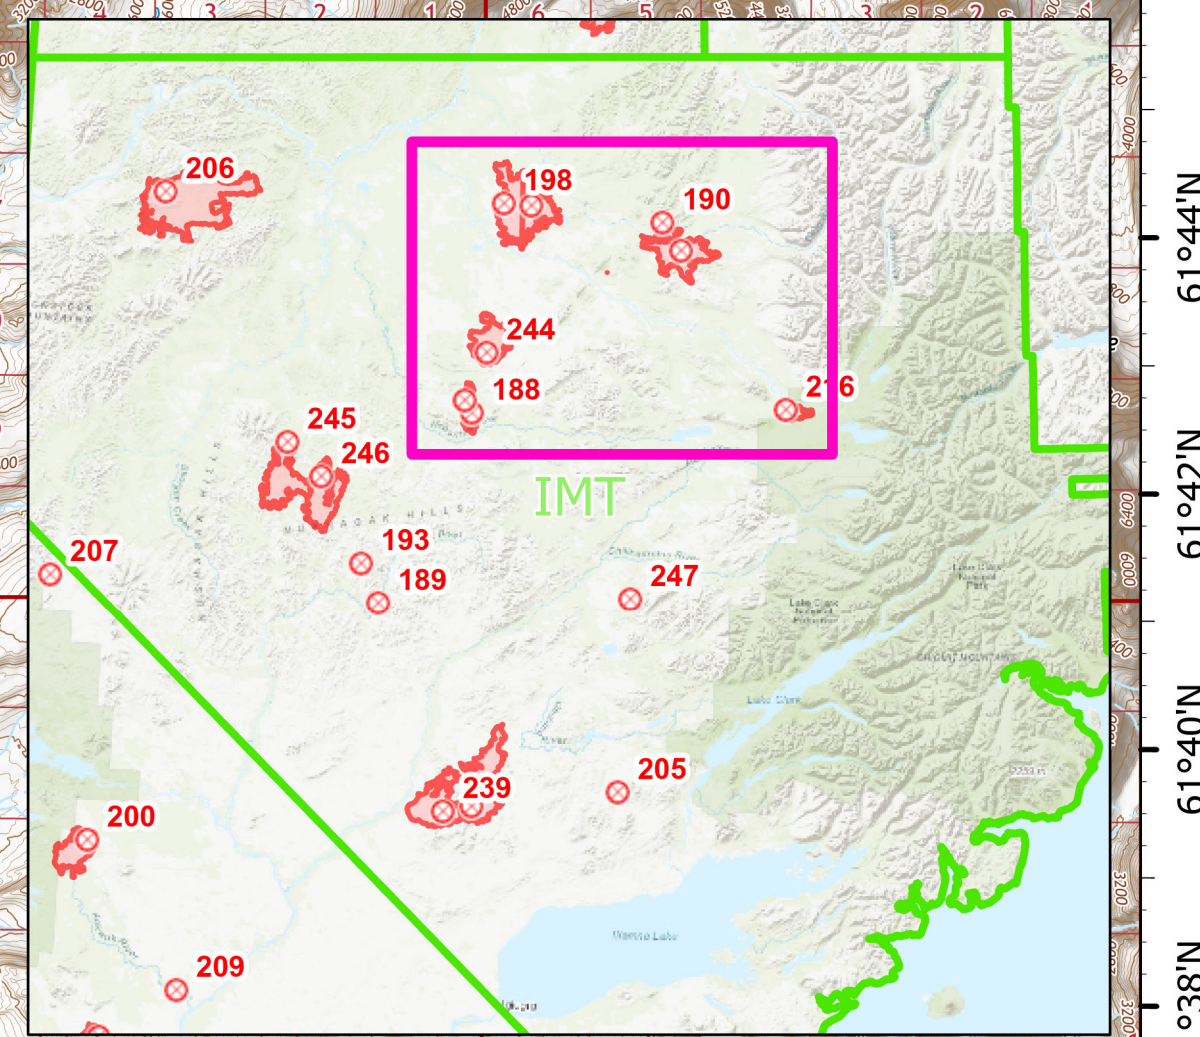

Operations Map

Lime Village Vicinity

Lime Complex
AK-SWS-204899
June 18, 2022

- Commodities
- Fire Origin
- Native Allotments
- SWS Planning Groups w/ DMT
- Uncolonized
- Wildlife-Habitat Fire Potential
- Alaska Known Sites Database
- Structure
- Camp
- Communications
- AWWS
- 12 to 24 hrs
- 24 to 48 hrs

0 0.5 1 2 3 4 5 Miles

6/17/2022 2245
Acres from IR and GPS
North American 1983 Datum, LatLong Grid