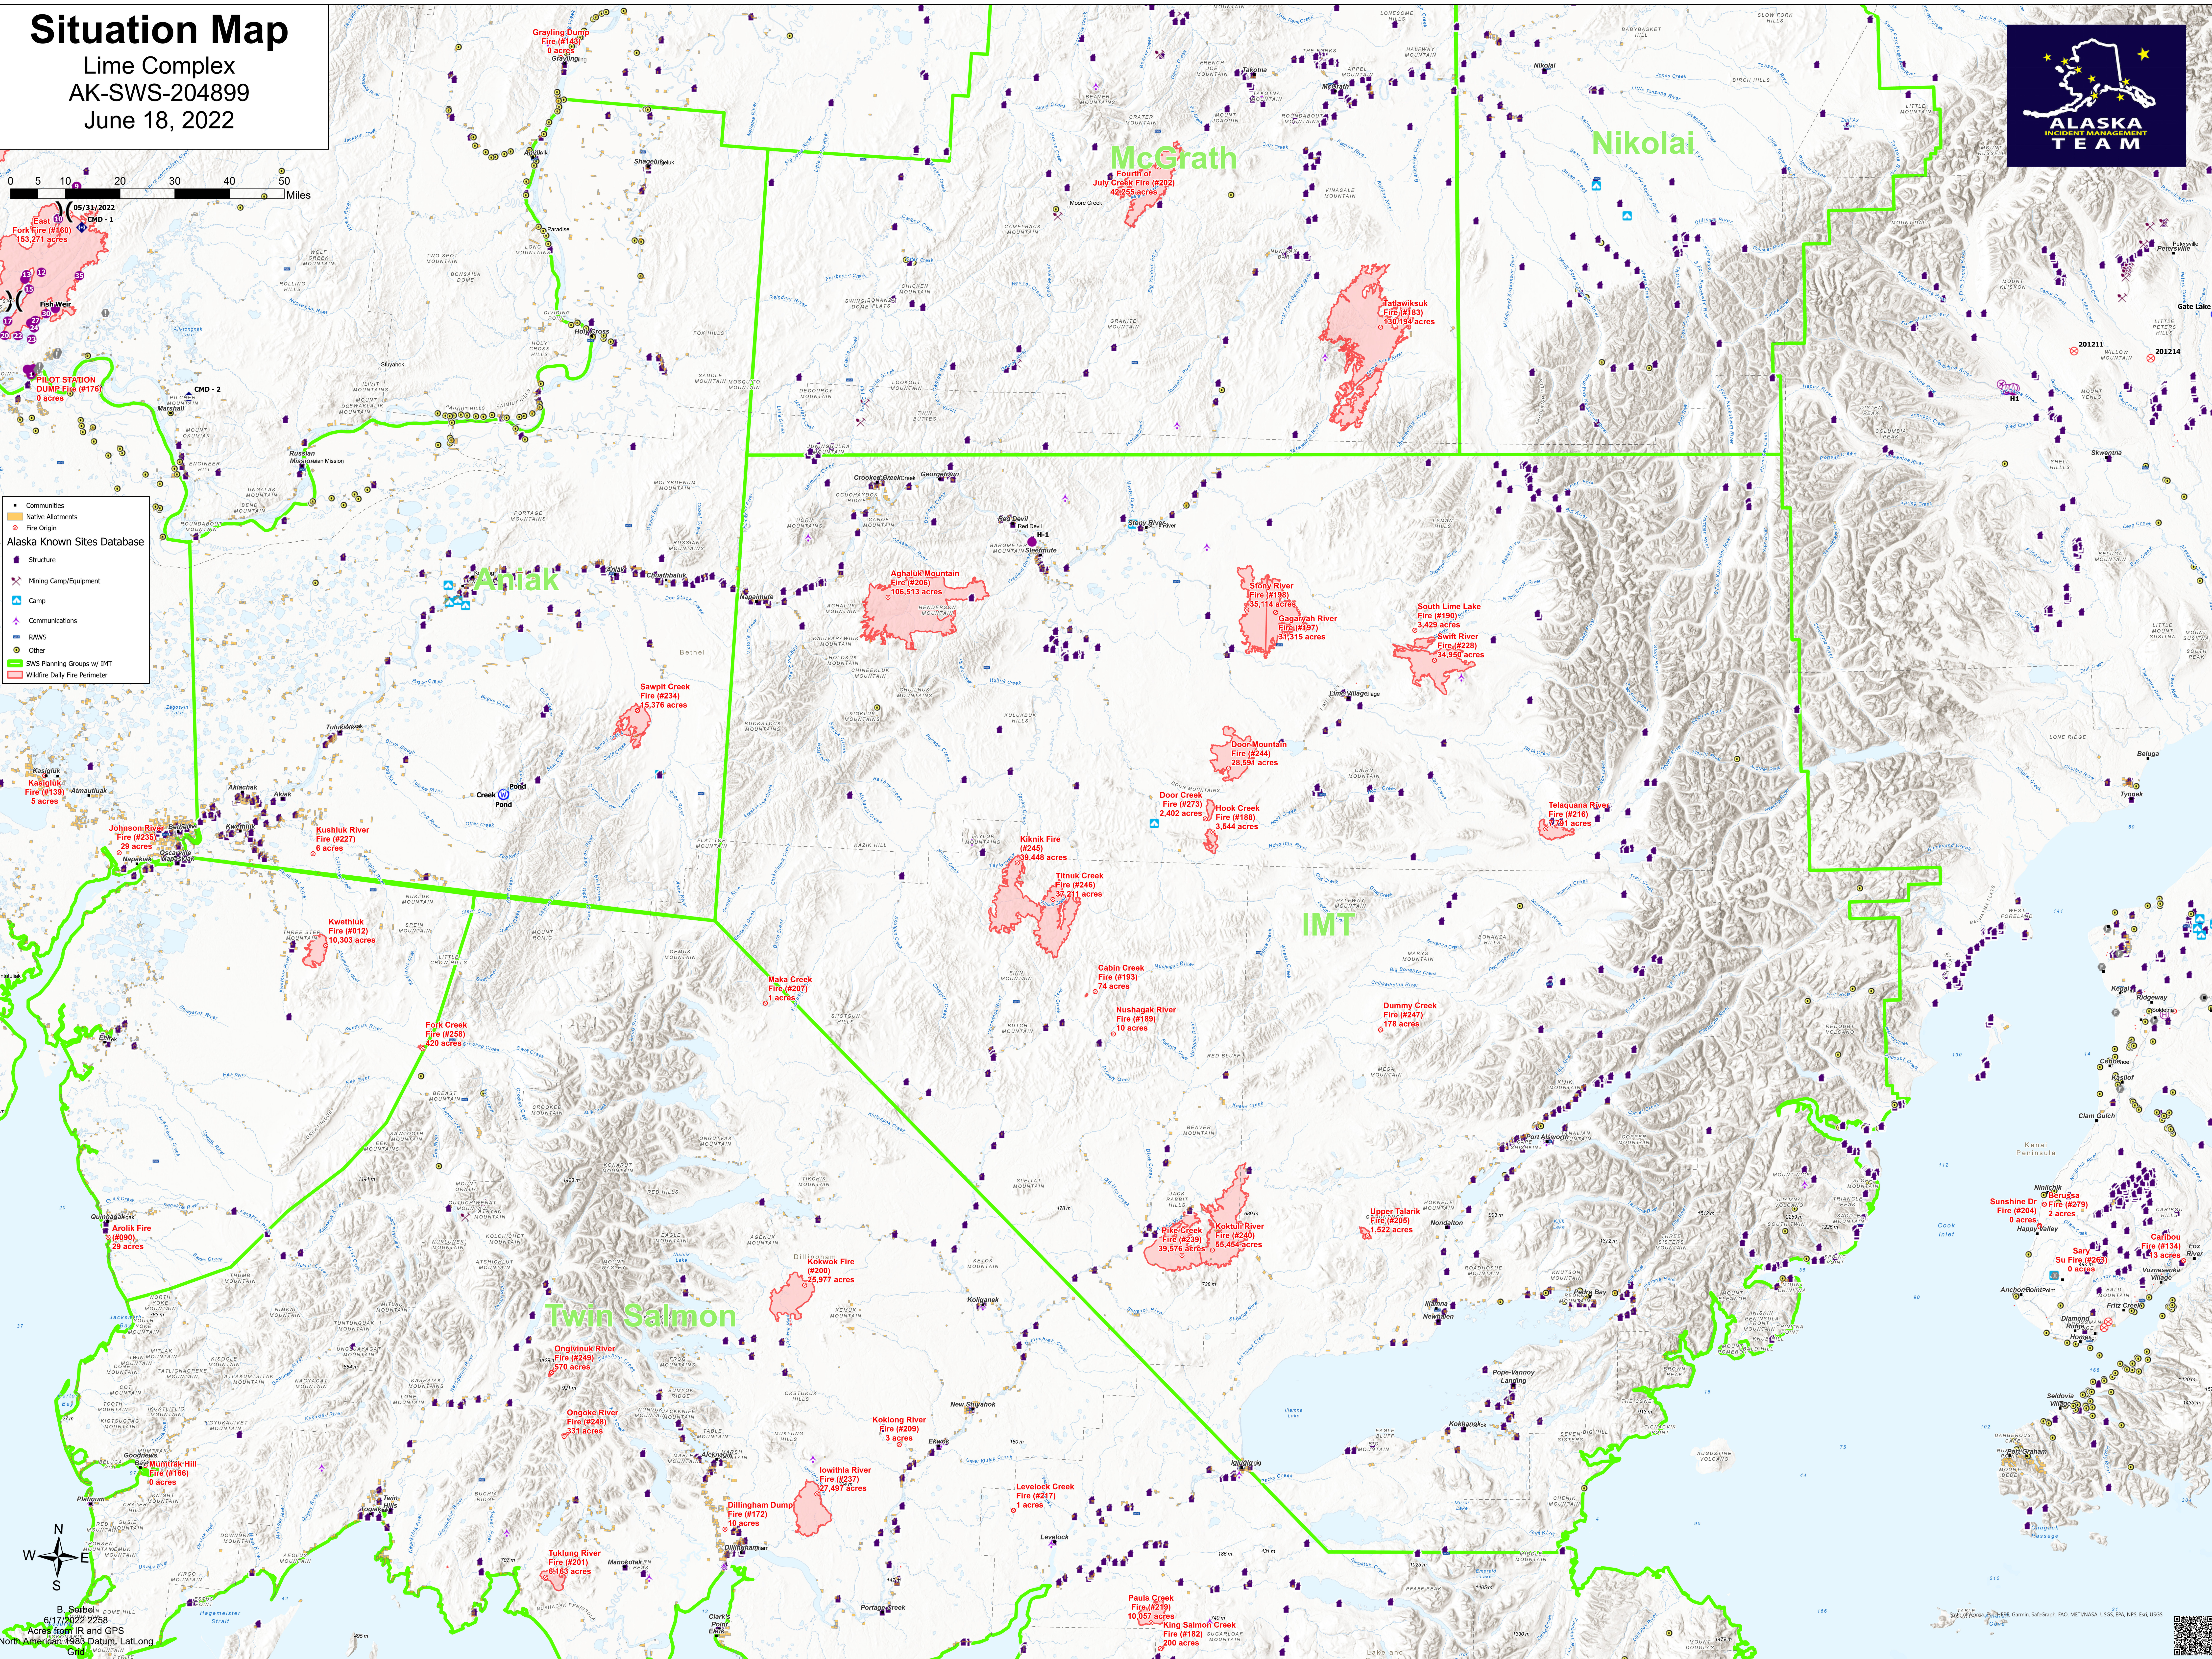

# Situation Map

Lime Complex  
AK-SWS-204899  
June 18, 2022

- Communities
- Native Allotments
- Fire Origin
- Alaska Known Sites Database
- Structure
- Mining Camp/Equipment
- Camp
- Communications
- RAWS
- Other
- SWS Planning Groups w/ IMT
- Wildfire Daily Fire Perimeter

B. Sobell  
6/17/2022 2258  
North American 1983 Datum, Lat,Long