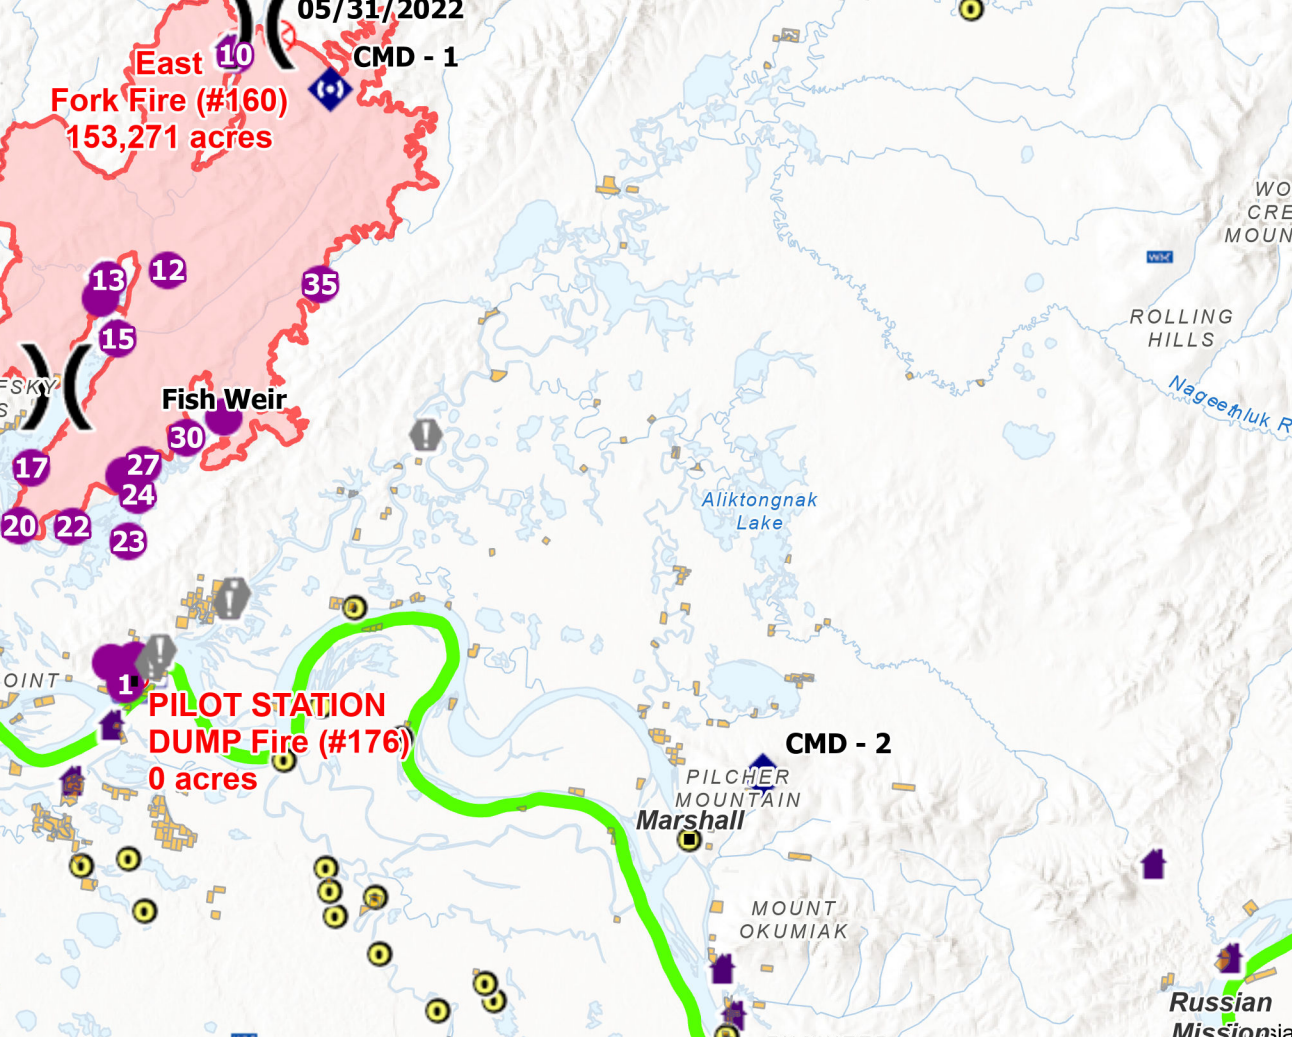

# Situation Map

Lime Complex  
AK-SWS-204899  
June 18, 2022

- Communities
- Native Allotments
- Fire Origin
- Alaska Known Sites Database
- Structure
- Mining Camp/Equipment
- Camp
- Communications
- RAWS
- Other
- SWS Planning Groups w/ IMT
- Wildfire Daily Fire Perimeter

B. Sobell  
6/17/2022 2258  
North American 1983 Datum, Lat,Long