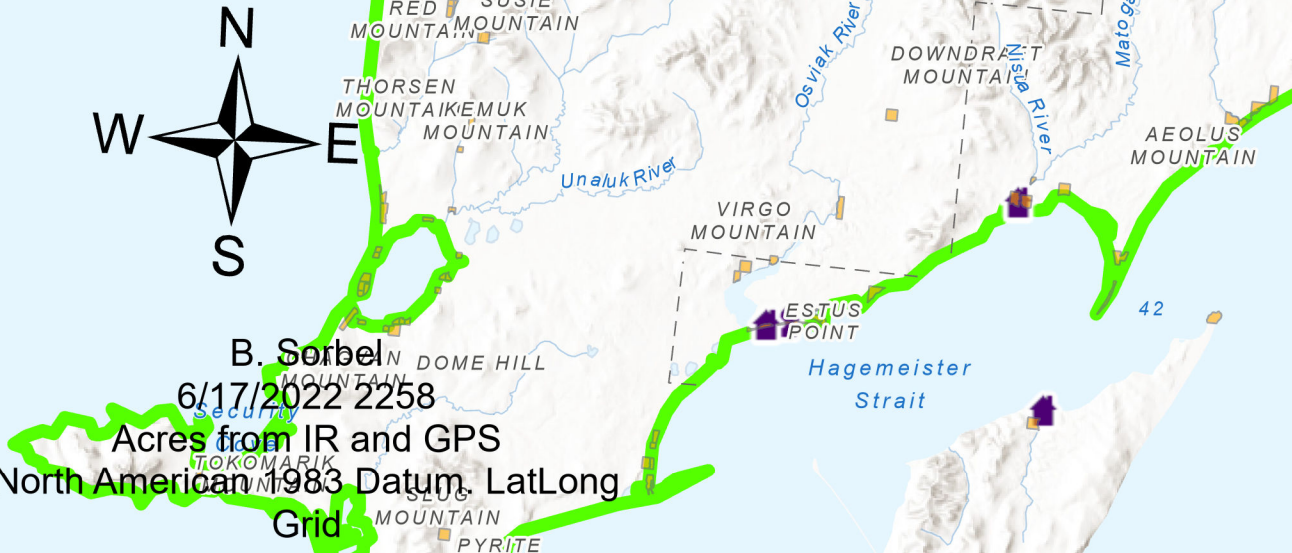

# Situation Map

Lime Complex  
AK-SWS-204899  
June 18, 2022

- Communities
- Native Allotments
- Fire Origin
- Alaska Known Sites Database
- Structure
- Mining Camp/Equipment
- Camp
- Communications
- RAWS
- Other
- SWS Planning Groups w/ IMT
- Wildfire Daily Fire Perimeter

B. Sobell  
6/17/2022 2258  
North American 1983 Datum, Lat,Long