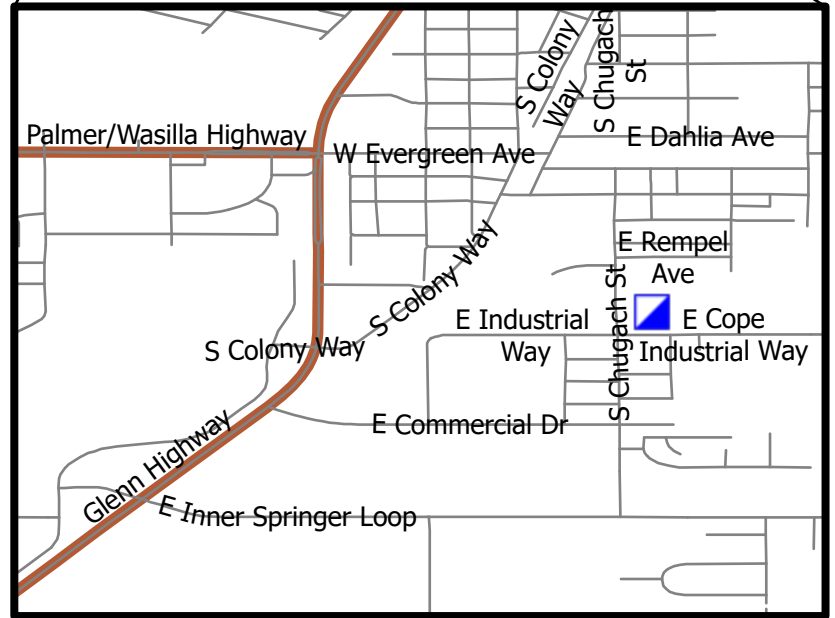

Transportation

Lime Complex
AK-SWS-204899
6/18/2022

- Incident Command Post
- Roads

← To Fairbanks

6/17/2022 1807
Acres from IR and GPS
North American 1983 Datum. Lat/Long Grid

← To Anchorage

Palmer/Wasilla Highway

Parks Highway

Glenn Highway

Glenn Highway

Palmer Middle School

Glenn Highway

Palmer/Wasilla Highway

W Evergreen Ave

S Colony Way

S Chugach St

E Dahlia Ave

E Rempel Ave

E Cope Industrial Way

E Industrial Way

E Commercial Dr

S Colony Way

Glenn Highway