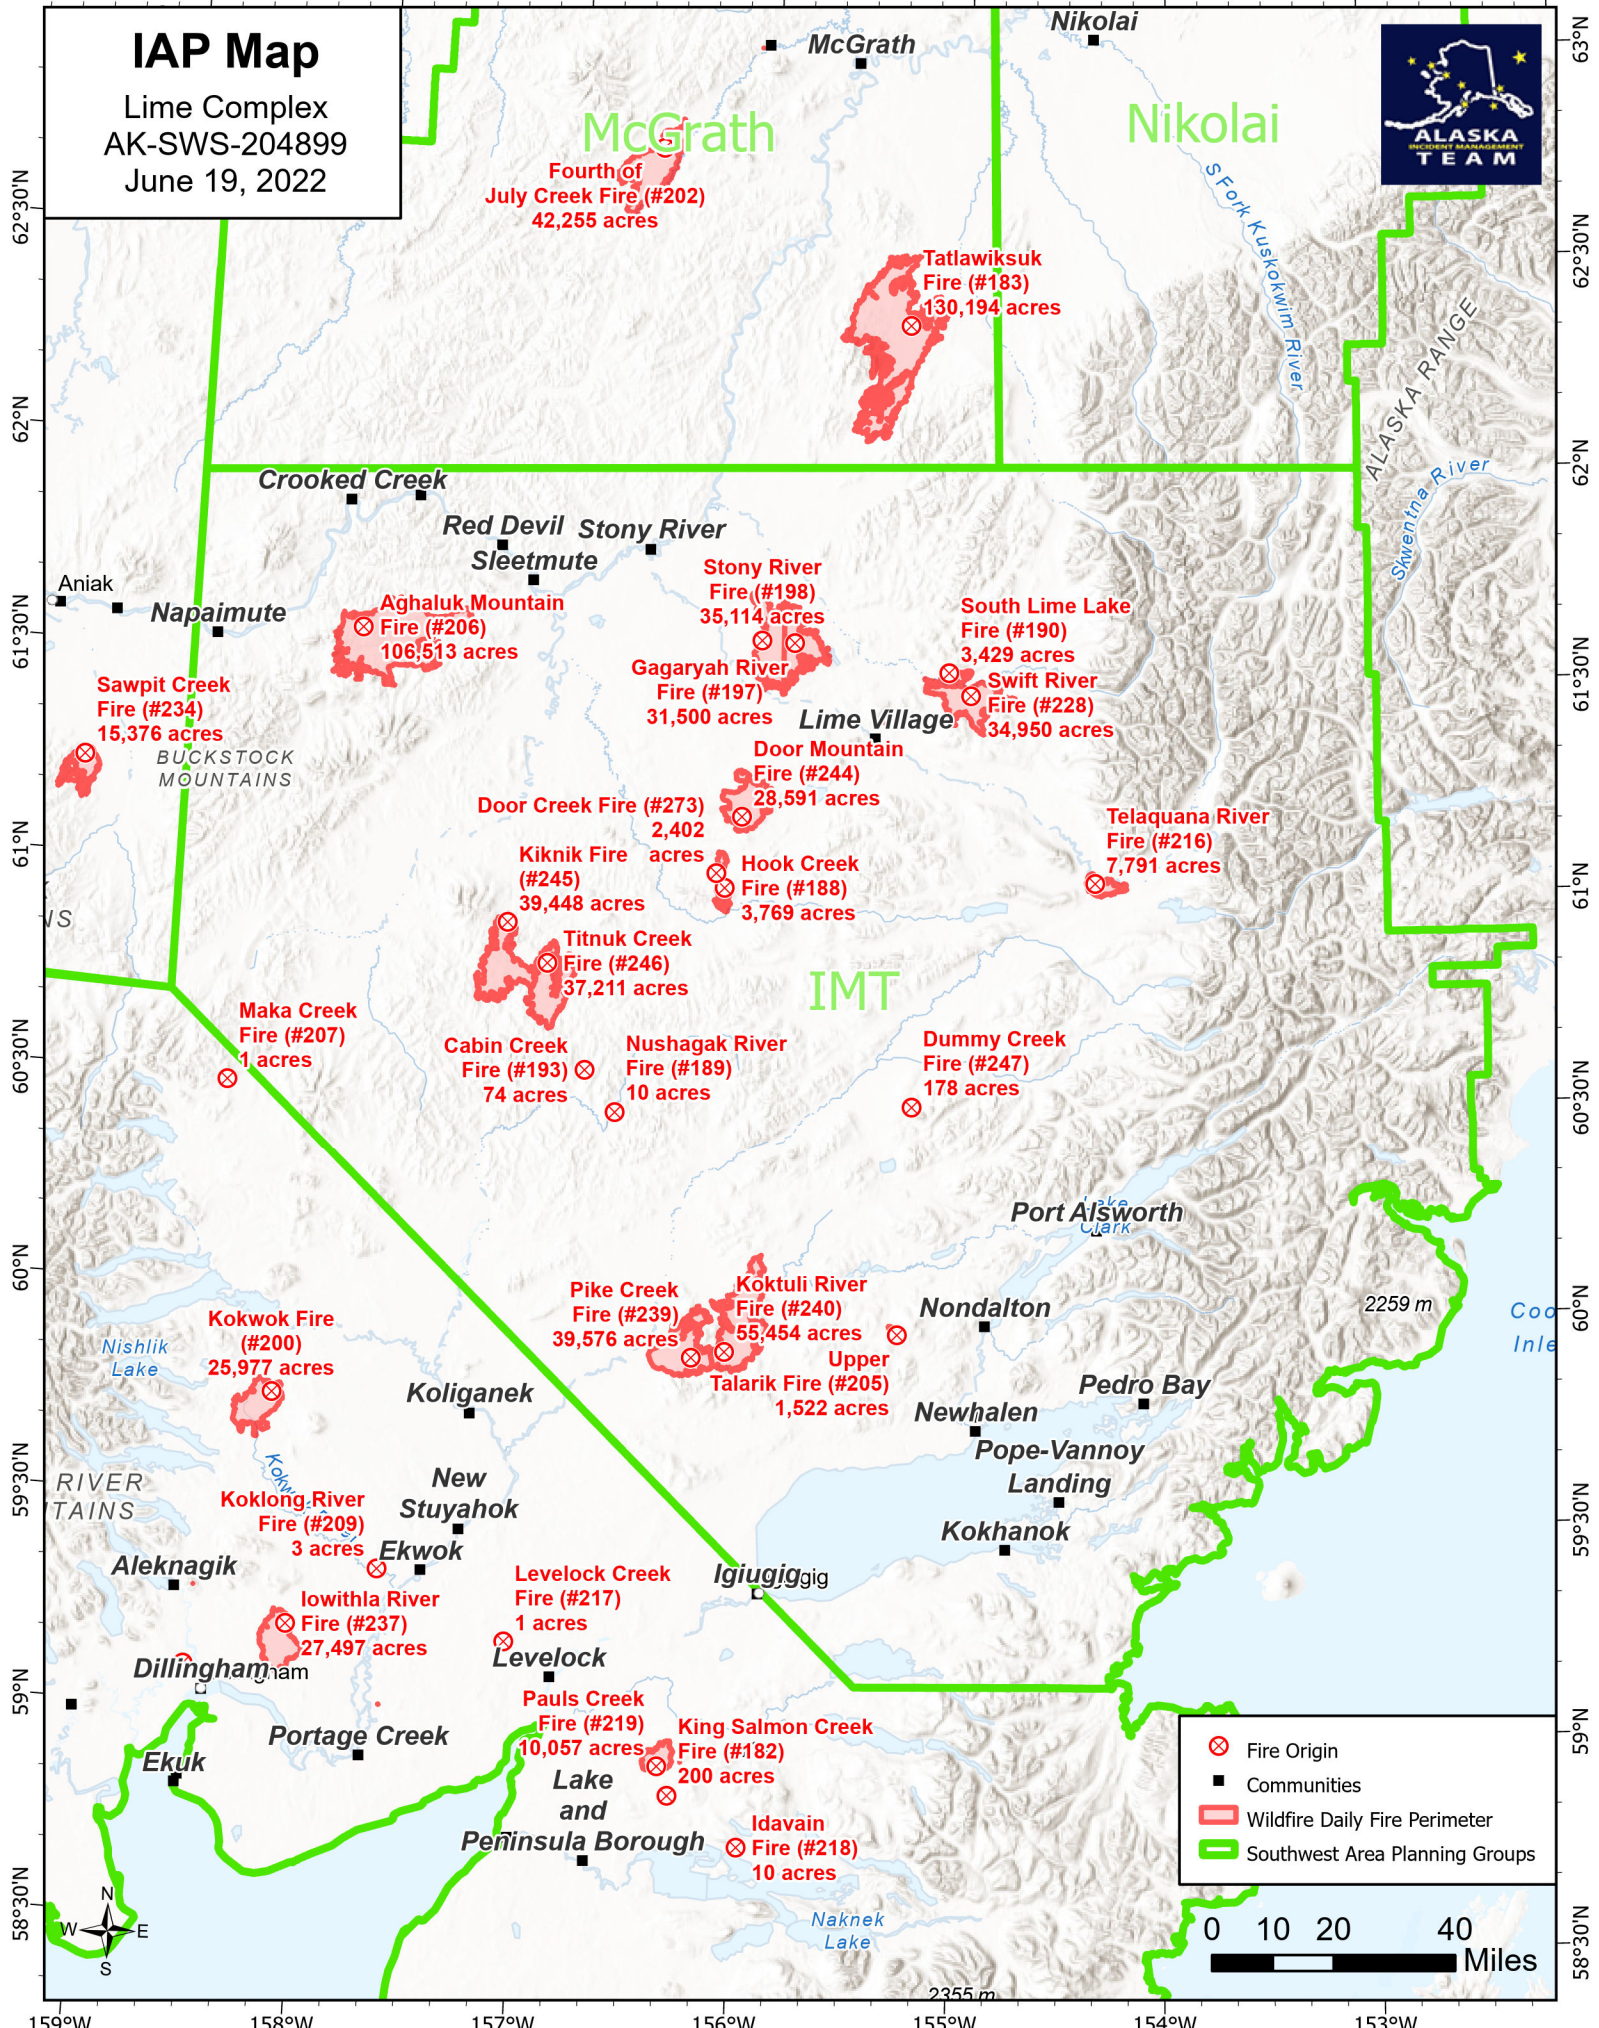

159°W 158°W 157°W 156°W 155°W 154°W 153°W 152°W

IAP Map

Lime Complex
AK-SWS-204899
June 19, 2022

McGrath

Nikolai

Fourth of July Creek Fire (#202)
42,255 acres

Tatlawiksuk Fire (#183)
130,194 acres

Crooked Creek

Red Devil Stony River

Aghaluk Mountain Fire (#206)
106,513 acres

Stony River Fire (#198)
35,114 acres

South Lime Lake Fire (#190)
3,429 acres

Sawpit Creek Fire (#234)
15,376 acres

Gagaryah River Fire (#197)
31,500 acres

Pedro Bay

Koklong River Fire (#209)
3 acres

New Stuyahok

Levelock Creek Fire (#217)
1 acres

Igiugig

Newhalen

Pope-Vannoy Landing

Aleknagik

63°N 62°N 61°N 60°N 59°N 58°N