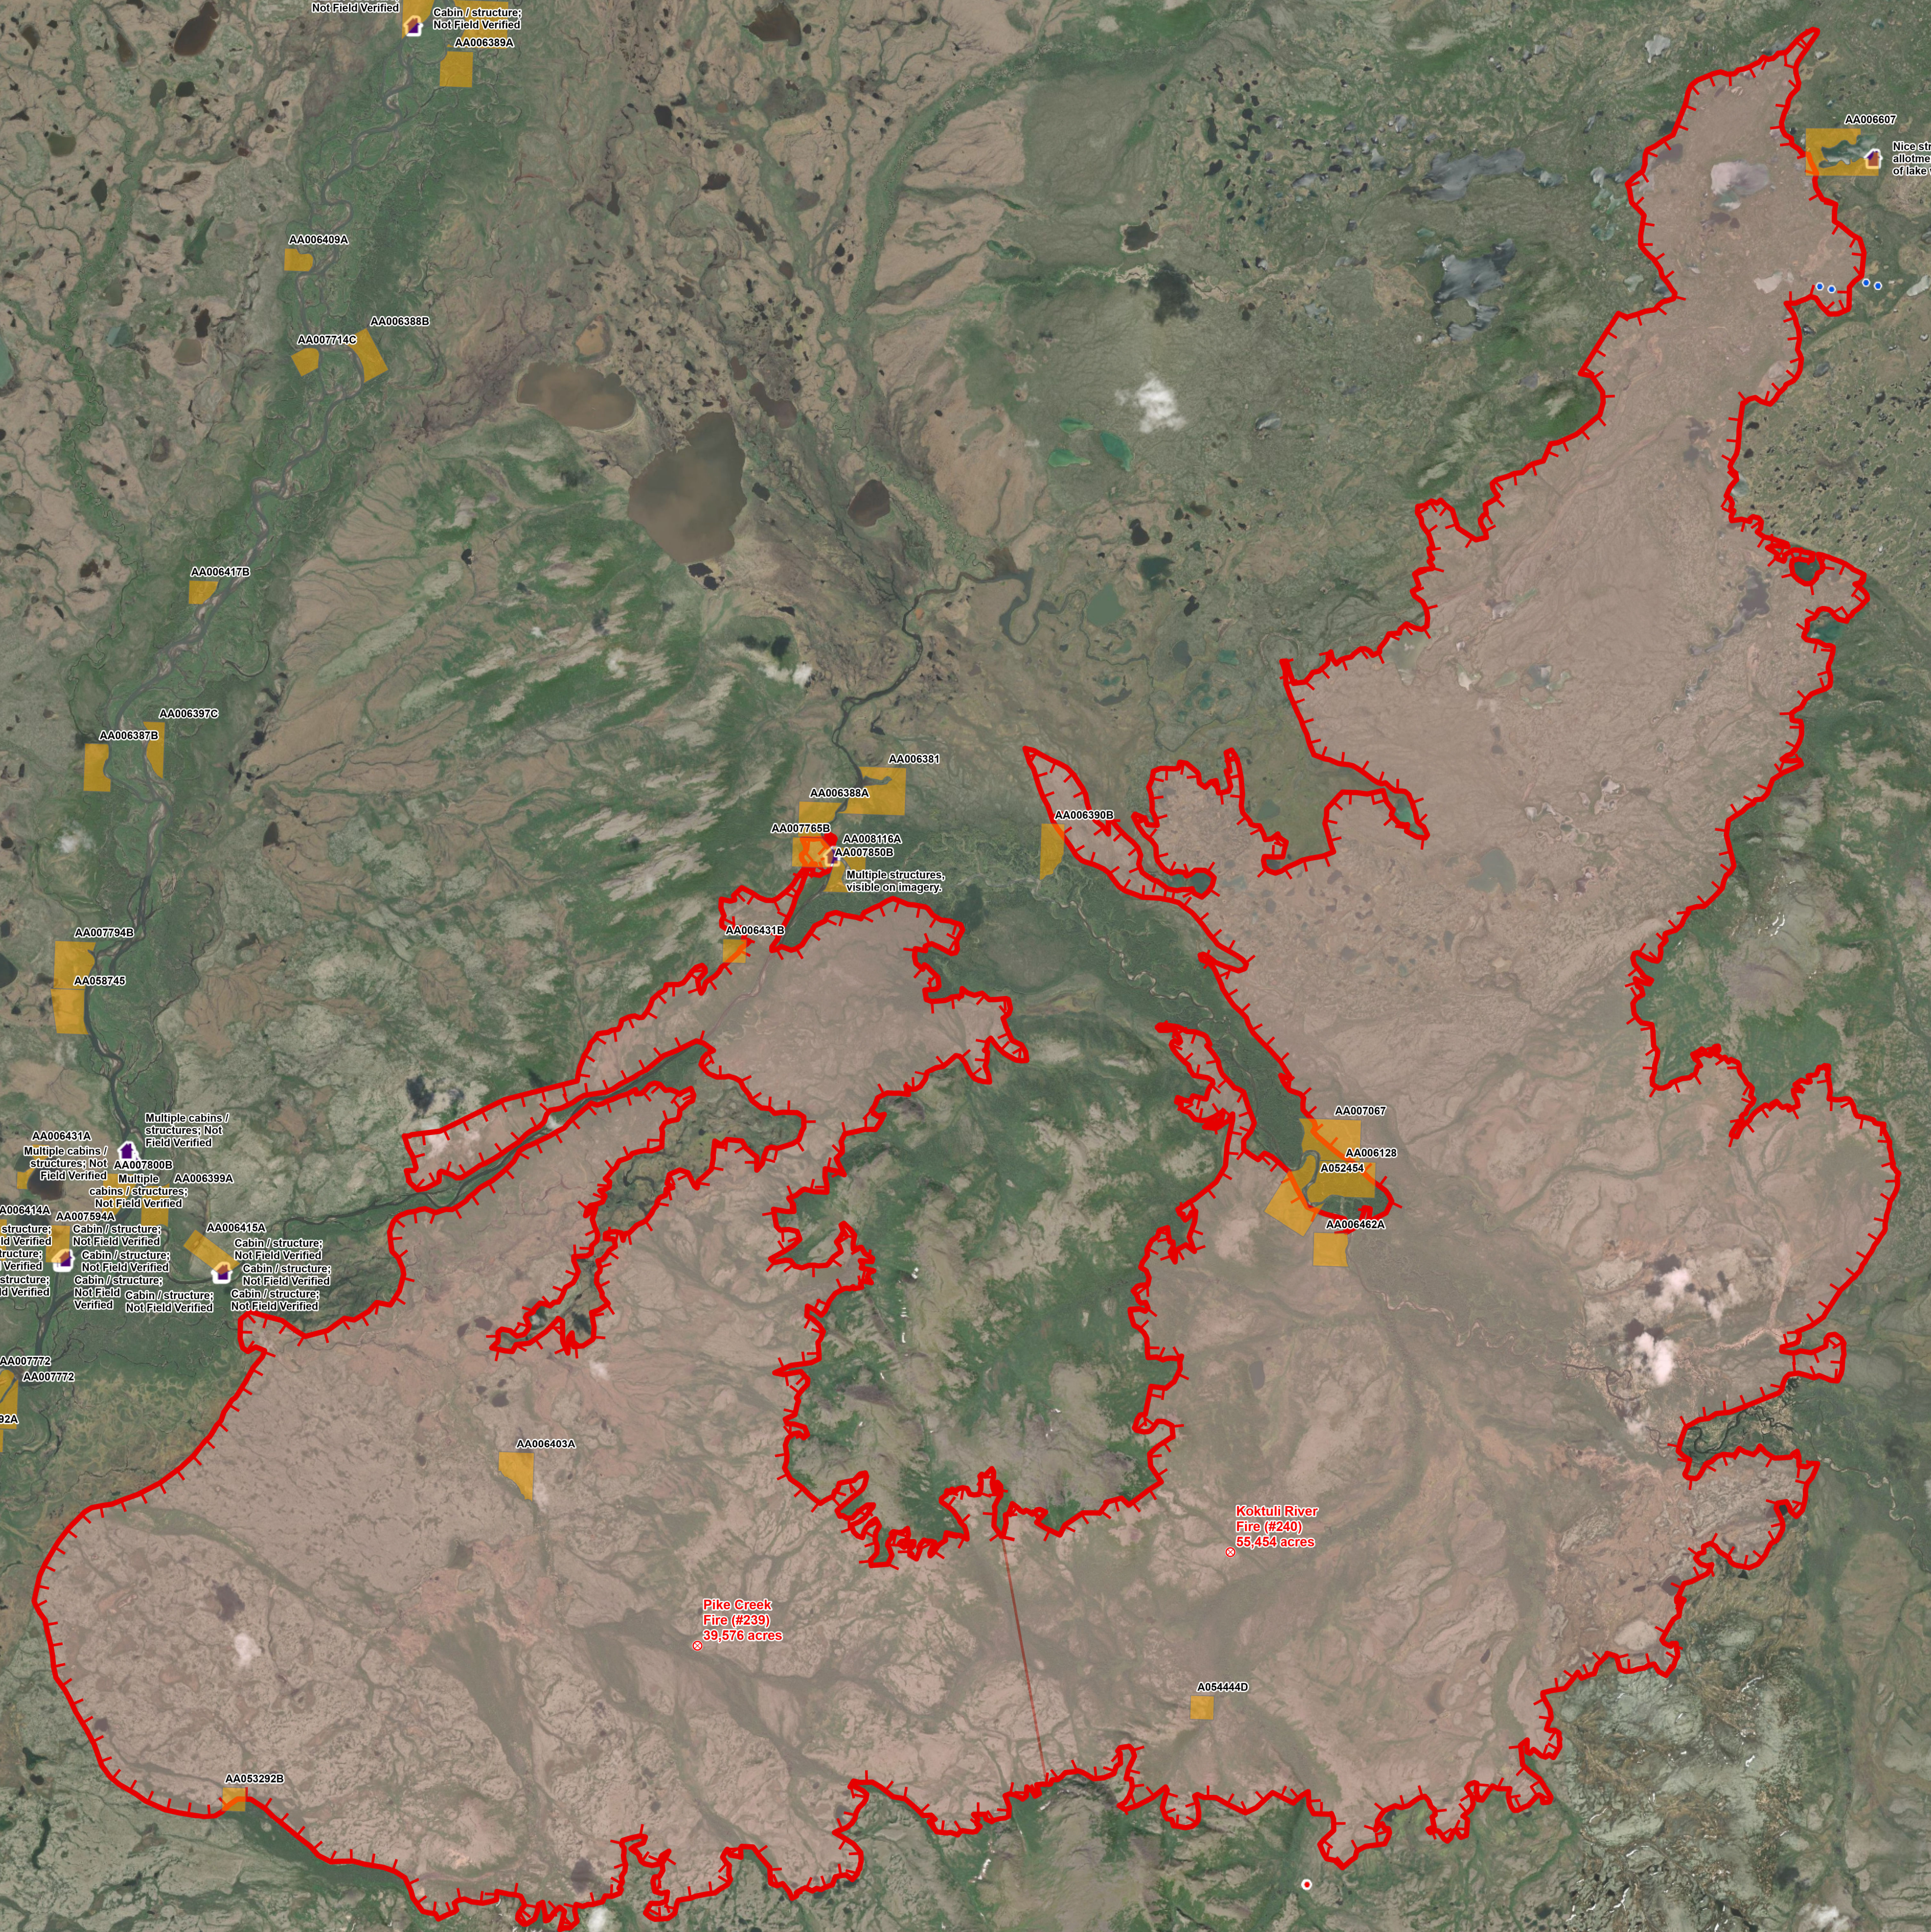

239-Pike Creek / 240 Koktuli River

Lime Complex
AK-SWS-204899
June 19, 2022

- Fire Origin
- Native Allotments
- SWS Planning Groups w/ IMT
- Uncontained
- Wildfire Daily Fire Perimeter
- Alaska Known Sites Database
 - Structure
 - < 12 hrs
 - 24 to 48 hrs

6/18/2022 2310
Acres from IR and GPS
North American 1983 Datum, Lat/Long Grid