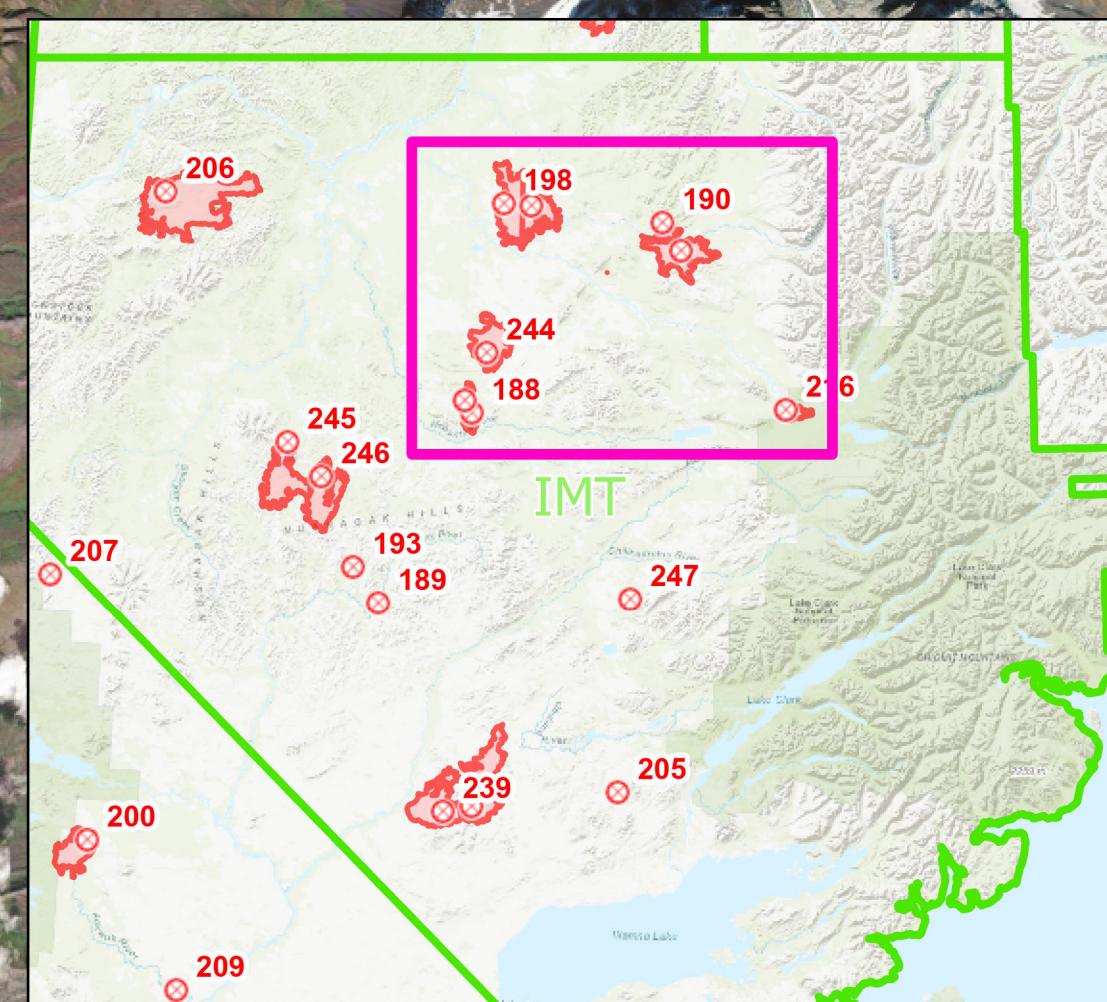

Operations Map Lime Village Vicinity

Lime Complex
AK-SWS-204899
June 19, 2022

- Communities
- Fire Origin
- Native Allotments
- SWS Planning Groups w/ IMT
- Uncontained
- Wildfire Daily Fire Perimeter
- Alaska Known Sites Database
- Structure
- Camp
- Communications
- RAWS
- < 12 hrs
- 24 to 48 hrs

6/18/2022 2315
Acres from IR and GPS
North American 1983 Datum, LatLong Grid