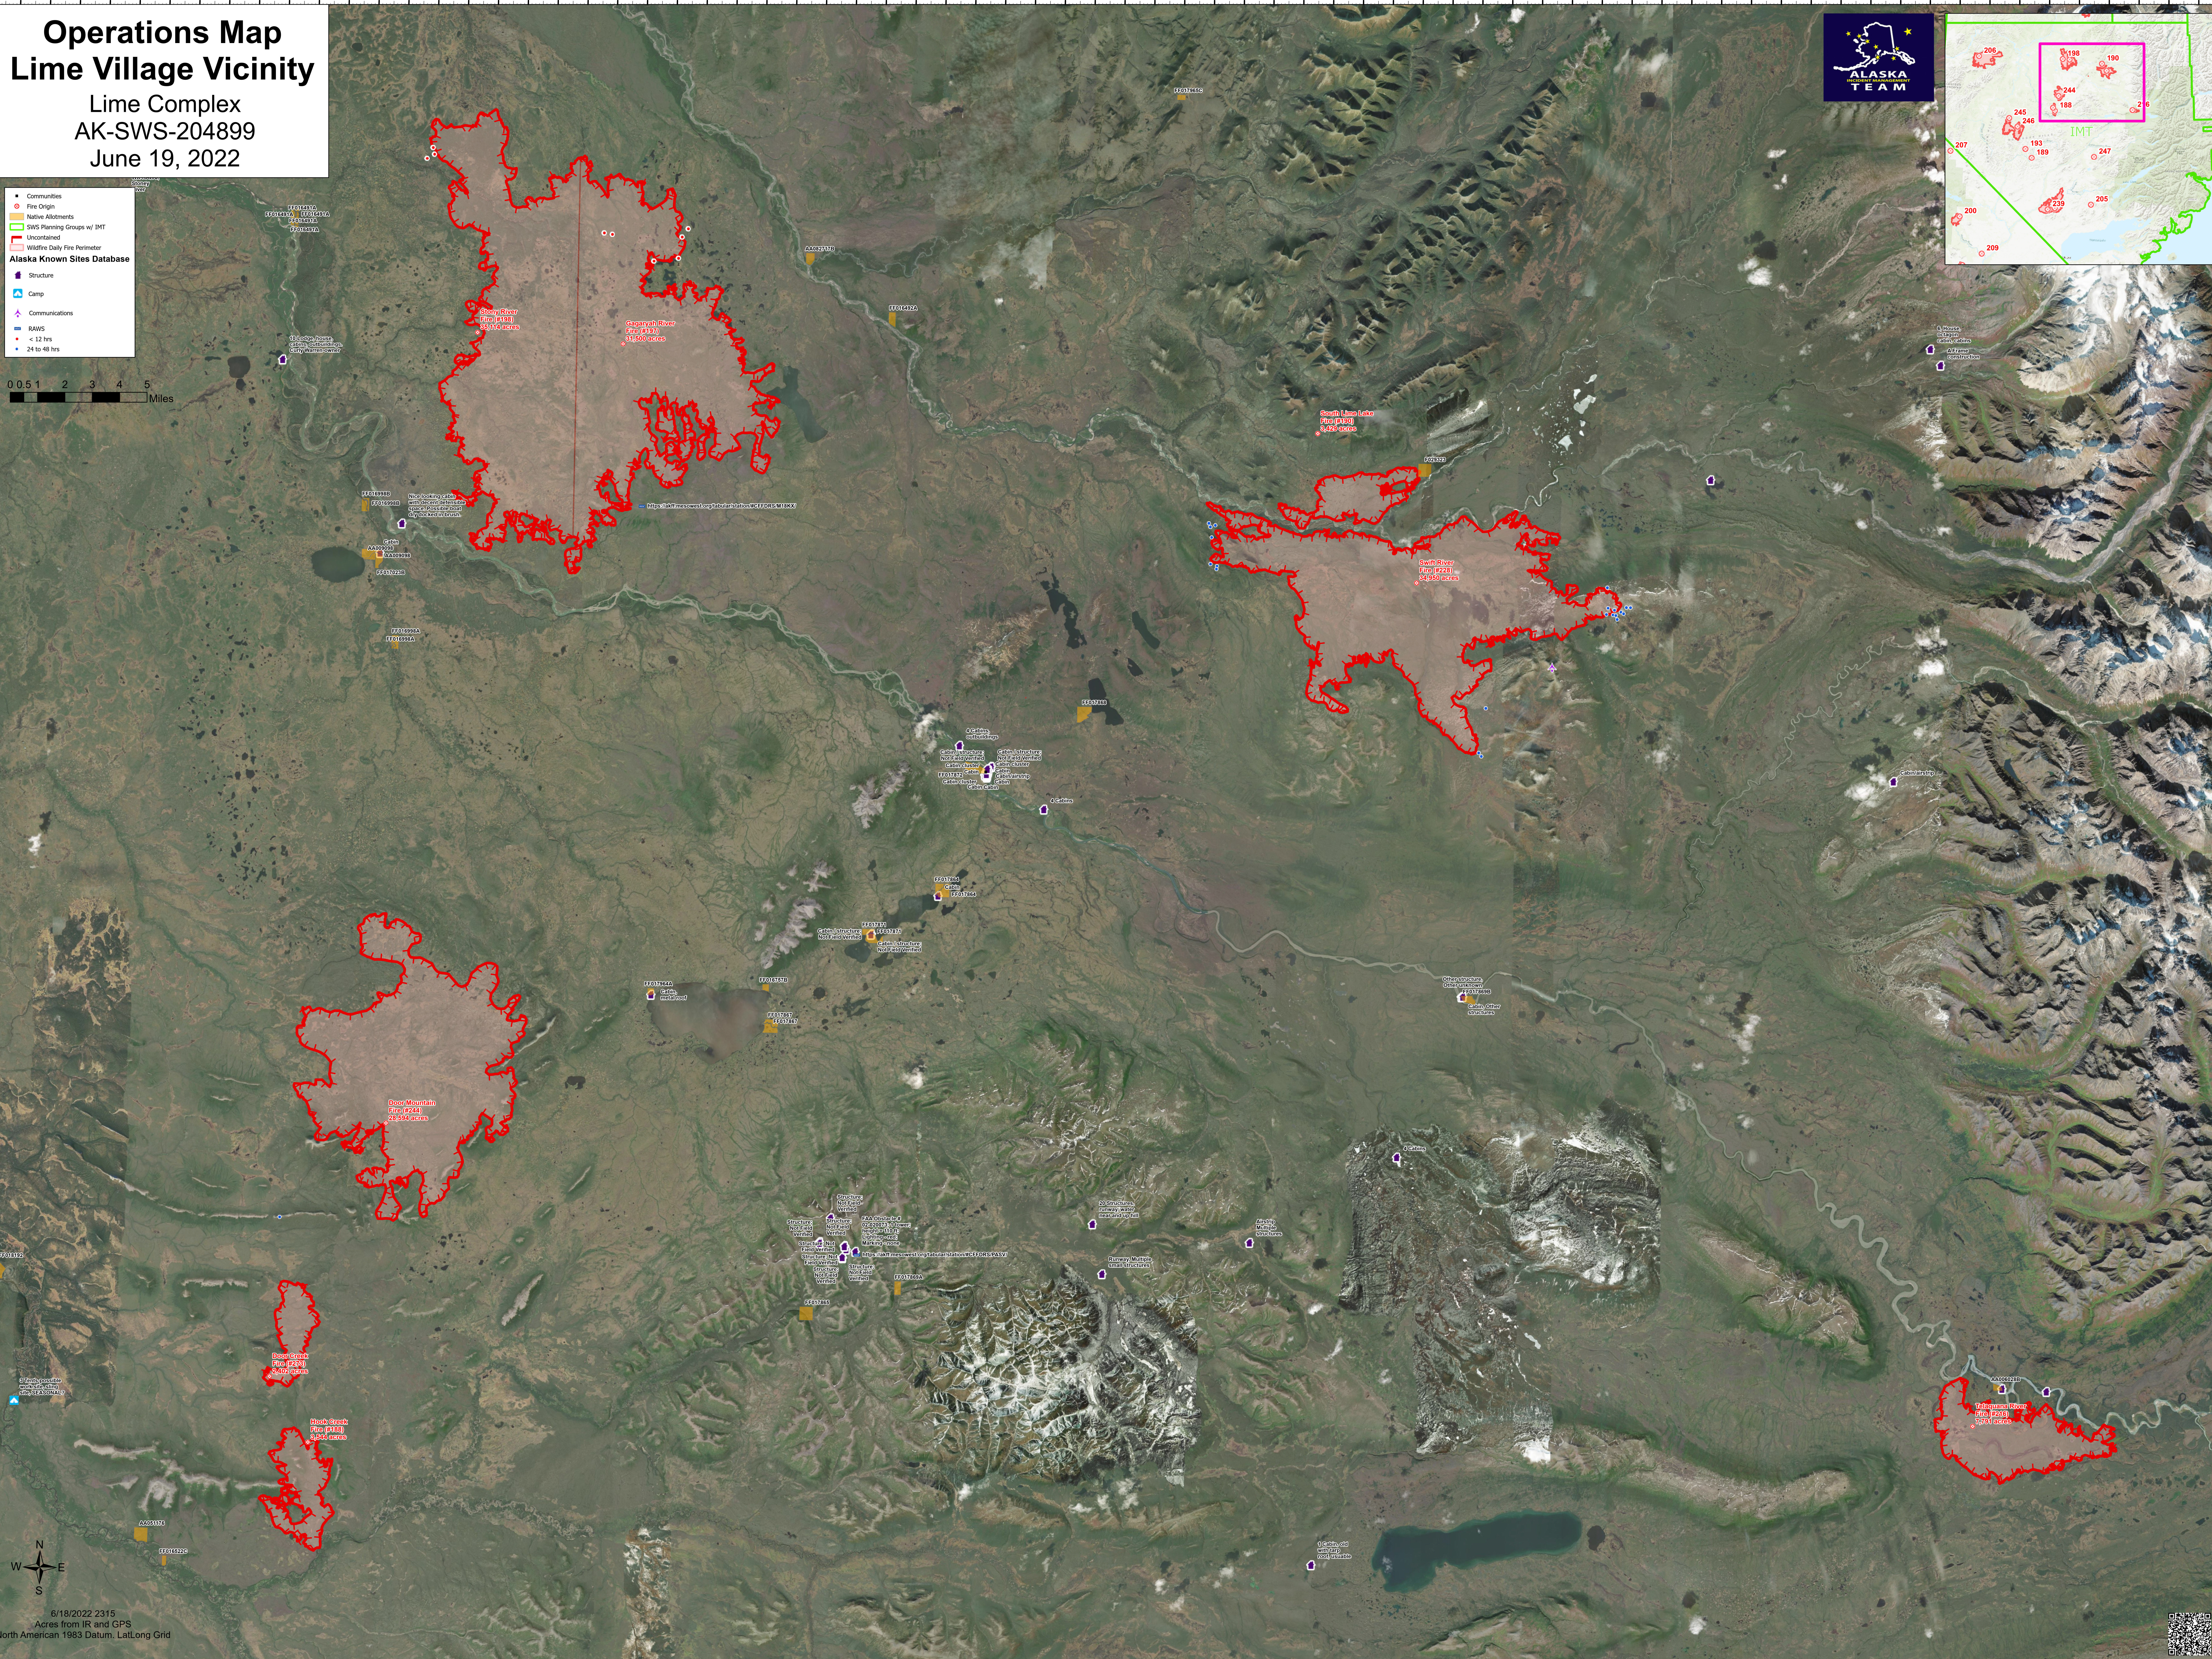

Operations Map Lime Village Vicinity

Lime Complex
AK-SWS-204899
June 19, 2022

- Communities
- Fire Origin
- Native Allotments
- SWS Planning Groups w/ IMT
- Uncontained
- Wildfire Daily Fire Perimeter
- Alaska Known Sites Database
- Structure
- Camp
- Communications
- RAWS
- < 12 hrs
- 24 to 48 hrs

6/18/2022 2315
Acres from IR and GPS
North American 1983 Datum, LatLong Grid