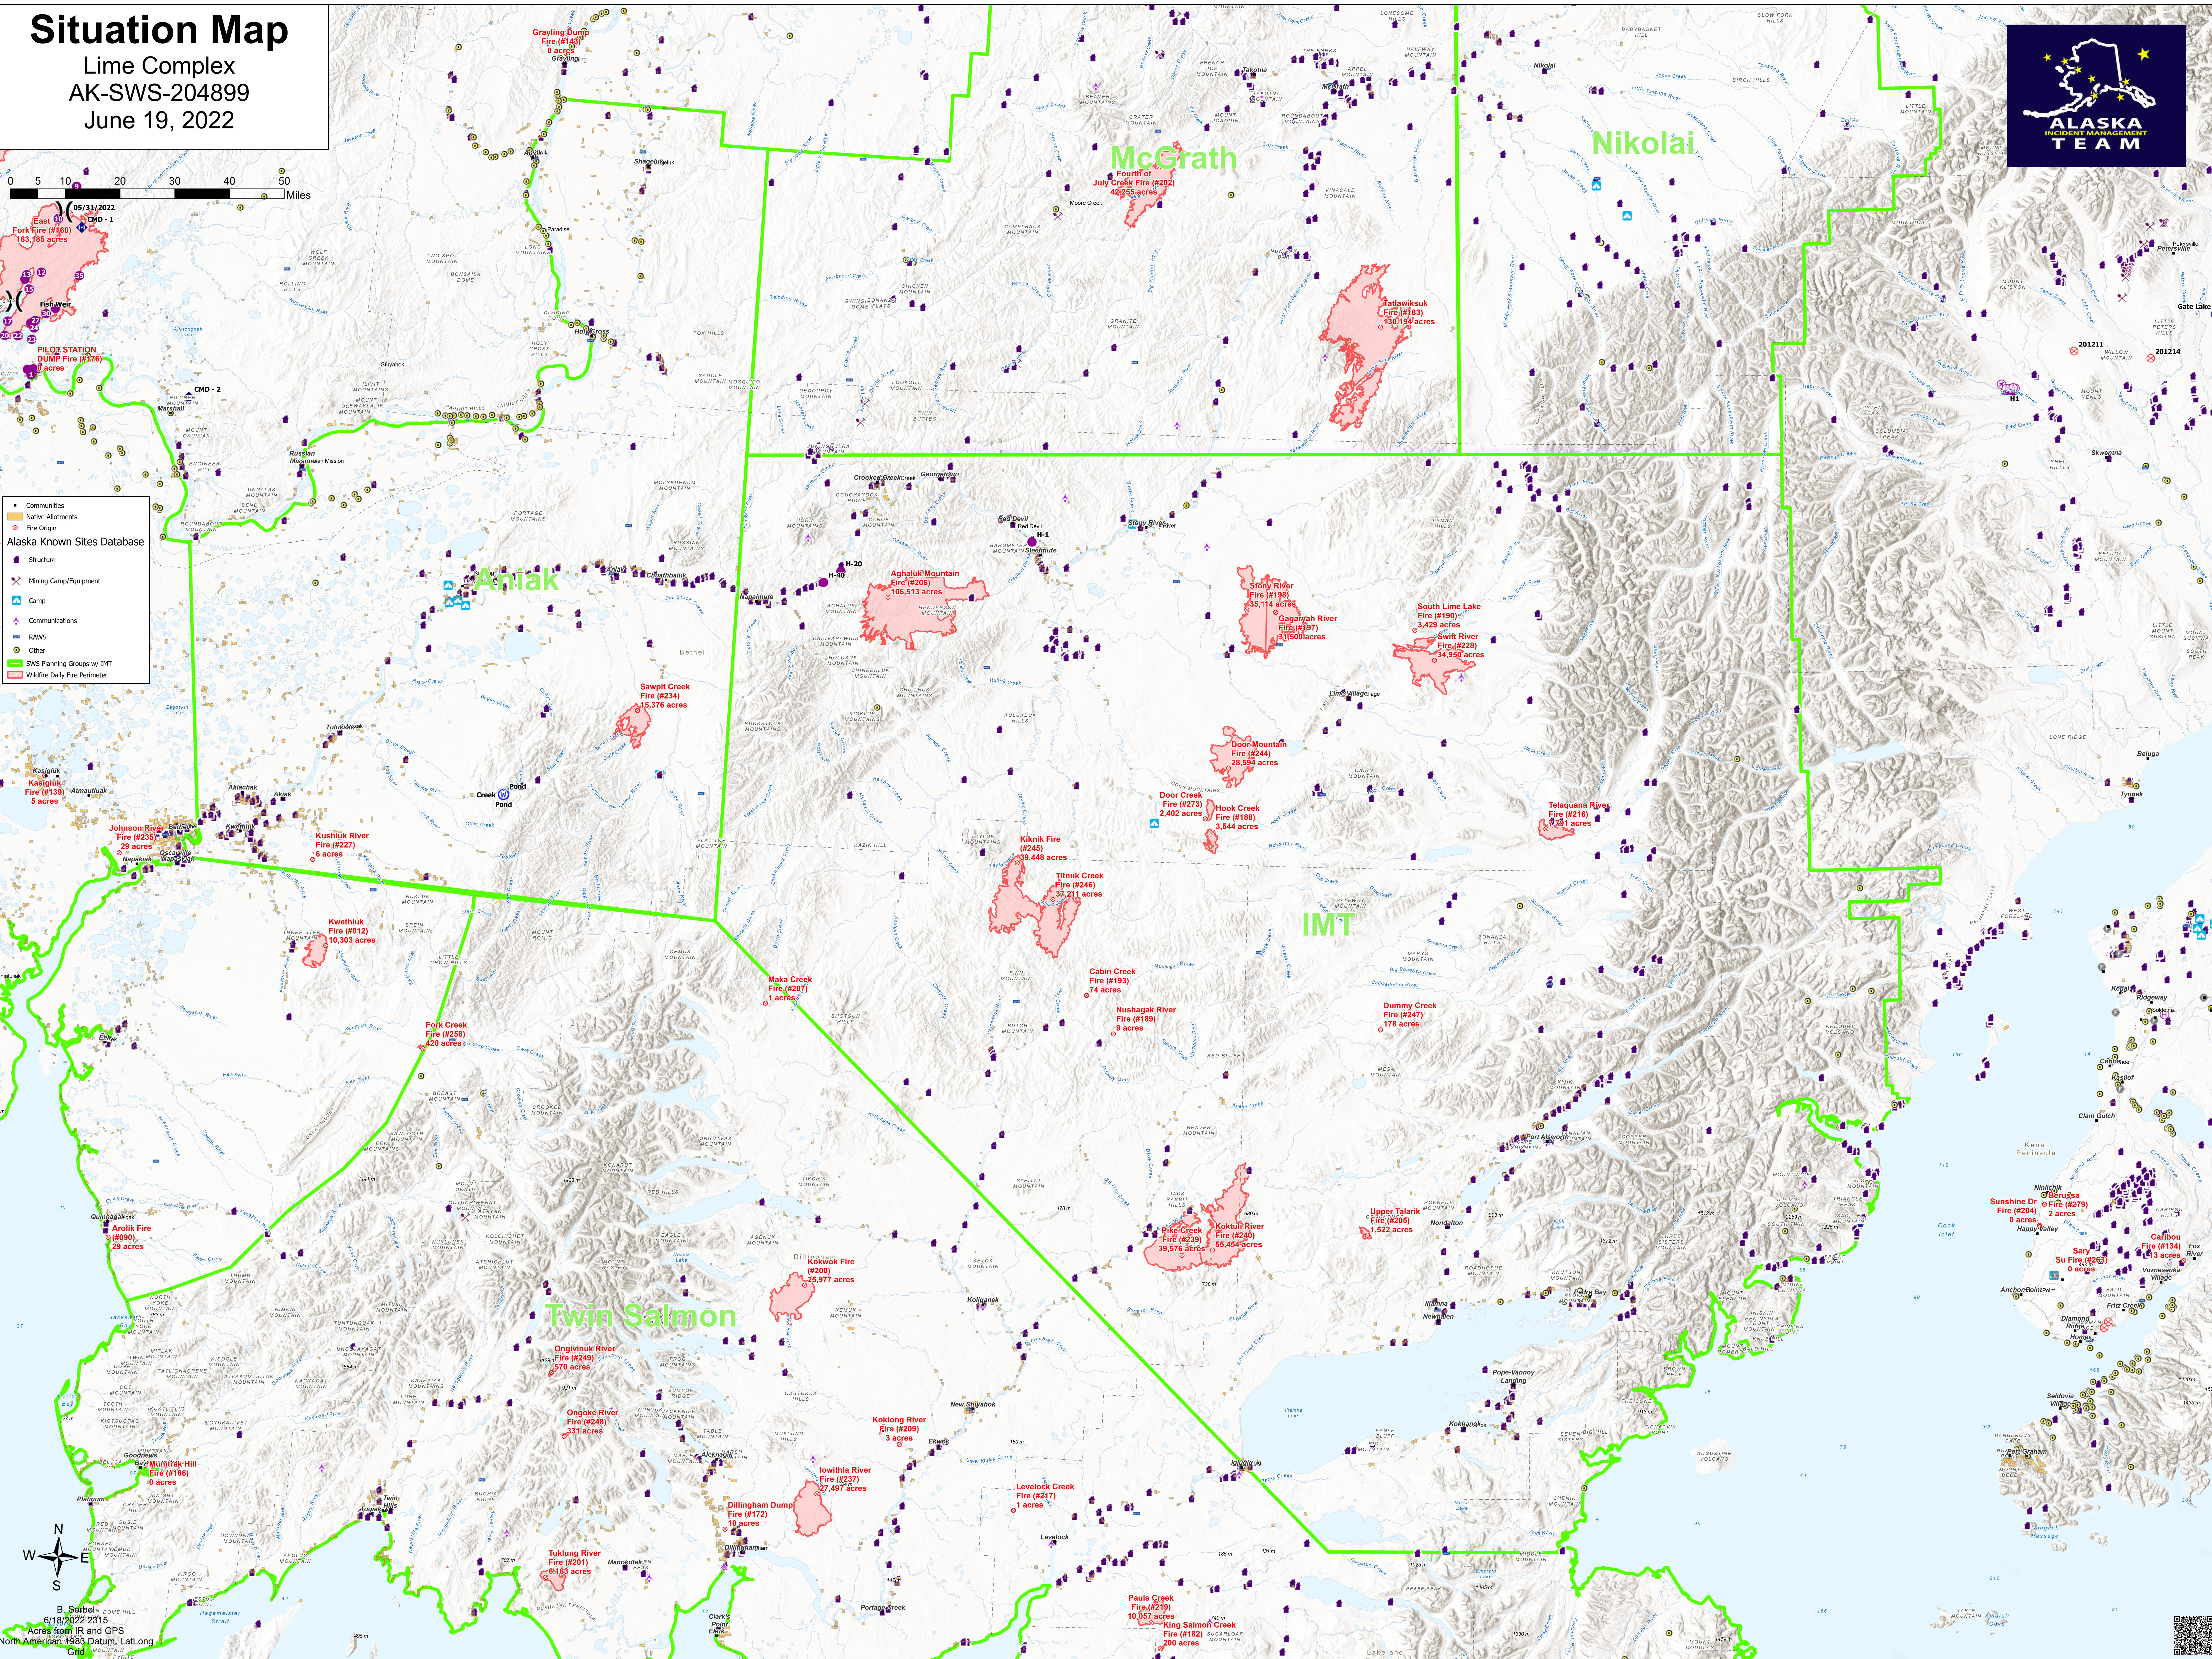

# Situation Map

Lime Complex  
AK-SWS-204899  
June 19, 2022

- Communities
- Native Allotments
- Fire Origin
- Alaska Known Sites Database
- Structure
- Mining Camp/Equipment
- Camp
- Communications
- RAMS
- Other
- SWS Planning Groups w/ IMT
- Wildfire Daily Fire Perimeter

North American 1983 Datum, Lat/Long  
B. Sobell  
6/18/2022 23:16  
Acres from IR and GPS