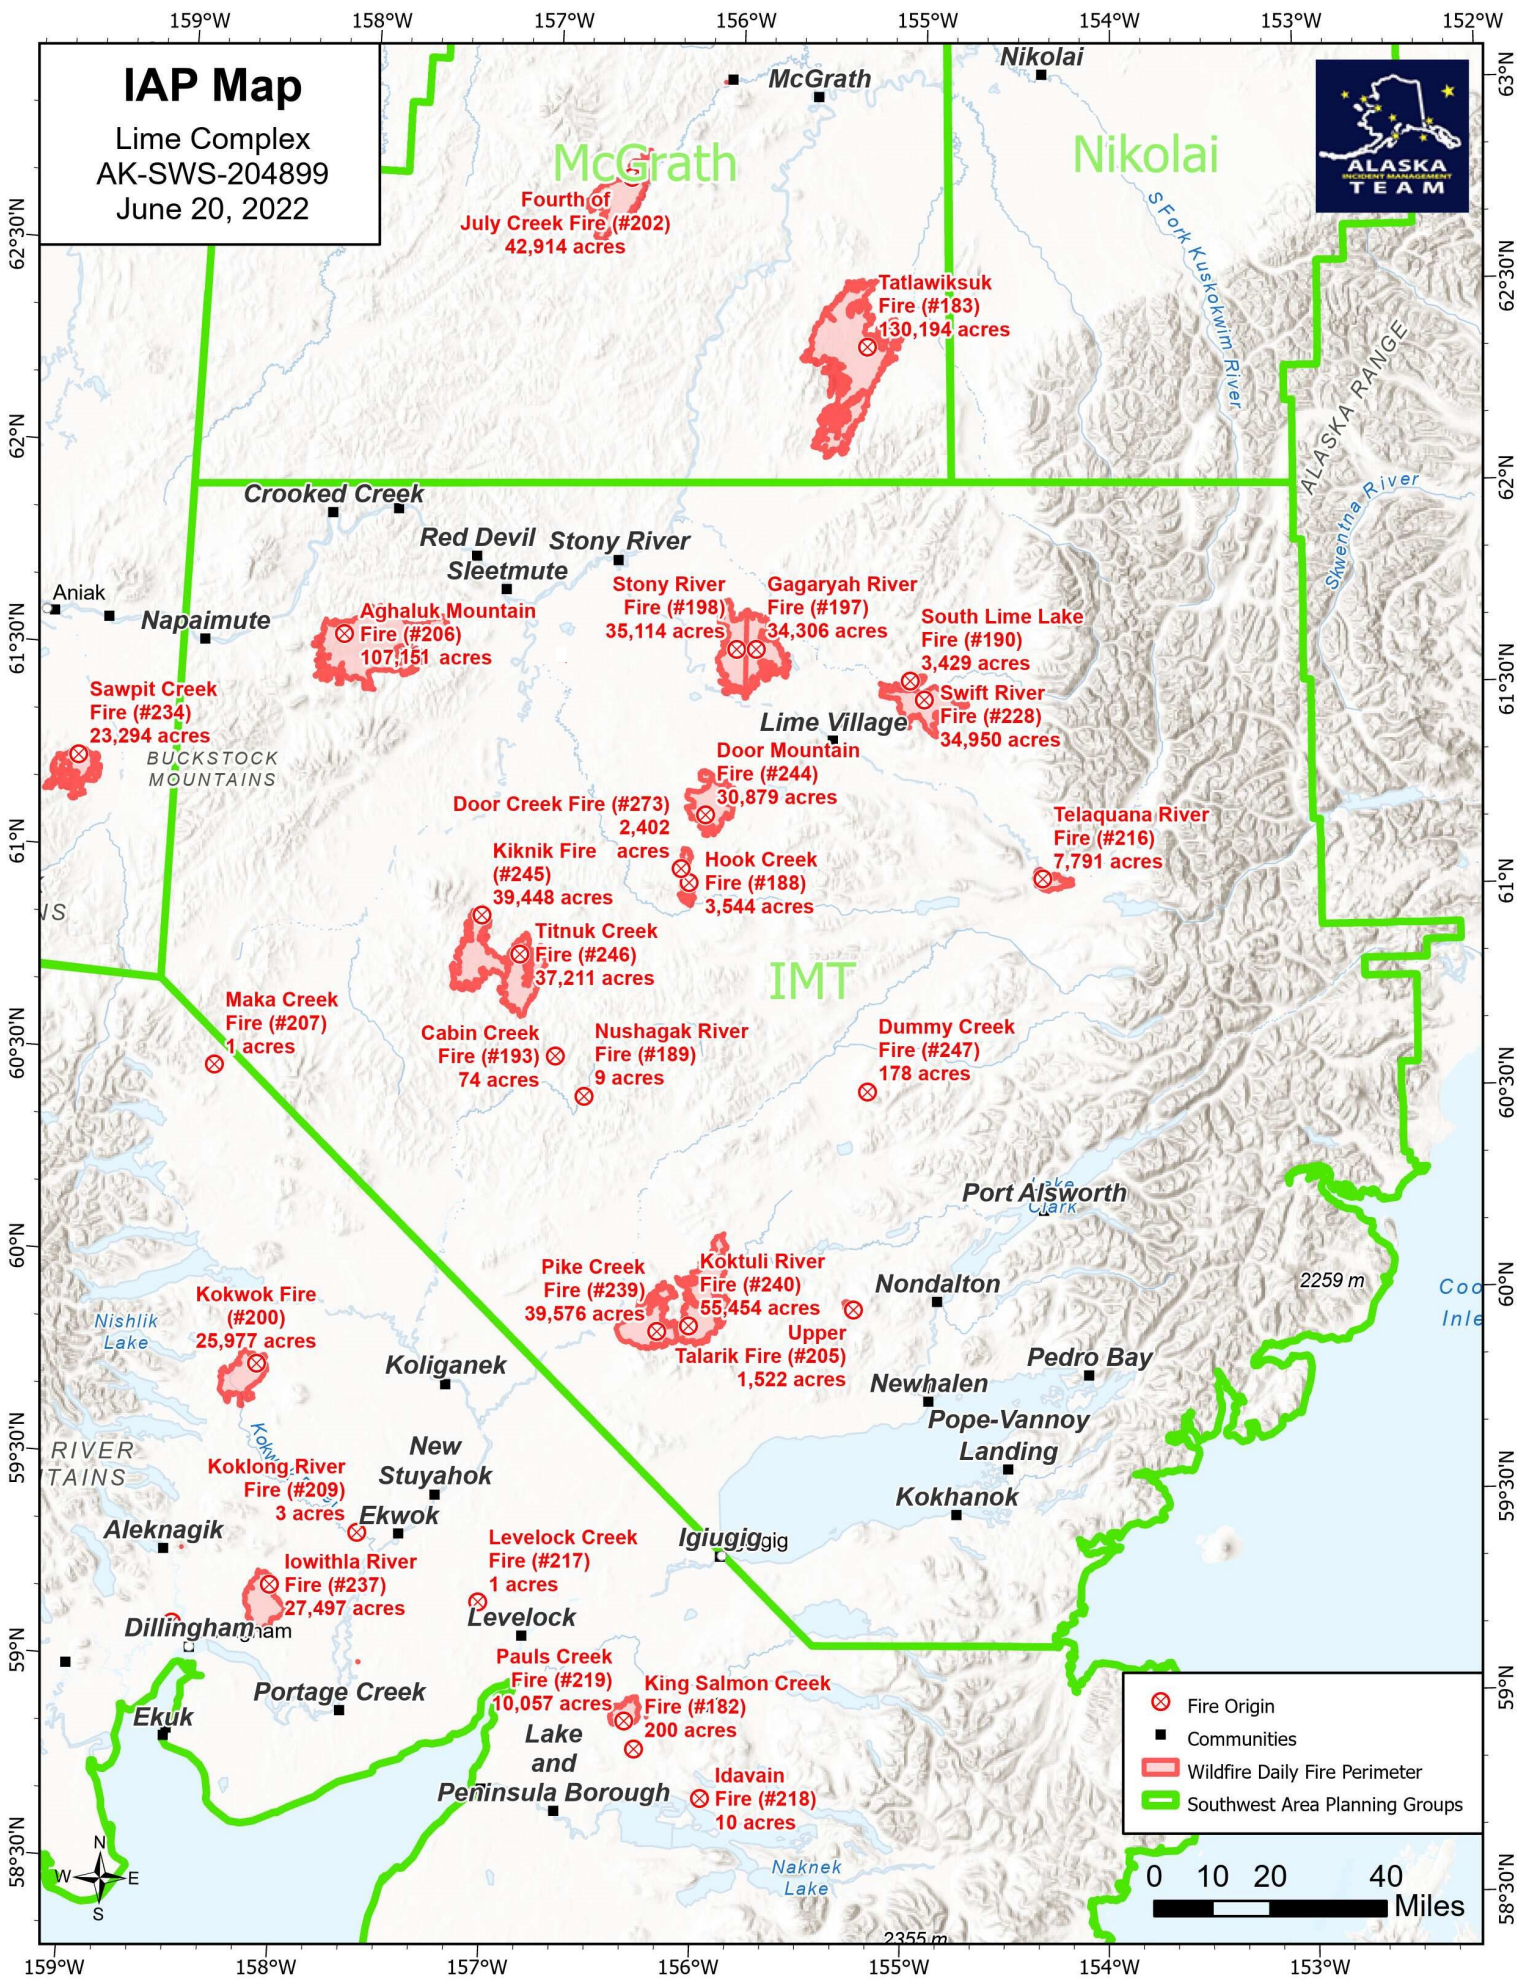

IAP Map

Lime Complex
AK-SWS-204899
June 20, 2022

Fourth of July Creek Fire (#202)
42,914 acres

Tattlawiksuk Fire (#183)
130,194 acres

Aghaluk Mountain Fire (#206)
107,151 acres

Stony River Fire (#198)
35,114 acres

Gagaryah River Fire (#197)
34,306 acres

South Lime Lake Fire (#190)
3,429 acres

Sawpit Creek Fire (#234)
23,294 acres

Swift River Fire (#228)
34,950 acres

Door Mountain Fire (#244)
30,879 acres

Door Creek Fire (#273)
2,402 acres

Hook Creek Fire (#188)
3,544 acres

Telaquana River Fire (#216)
7,791 acres

Kiknik Fire (#245)
39,448 acres

Titnuk Creek Fire (#246)
37,211 acres

Dummy Creek Fire (#247)
178 acres

Maka Creek Fire (#207)
1 acres

Koklong River Fire (#209)
3 acres

Iowithla River Fire (#237)
27,497 acres

Levelock Creek Fire (#217)
1 acres

Pauls Creek Fire (#219)
10,057 acres

King Salmon Creek Fire (#182)
200 acres

Idavain Fire (#218)
10 acres