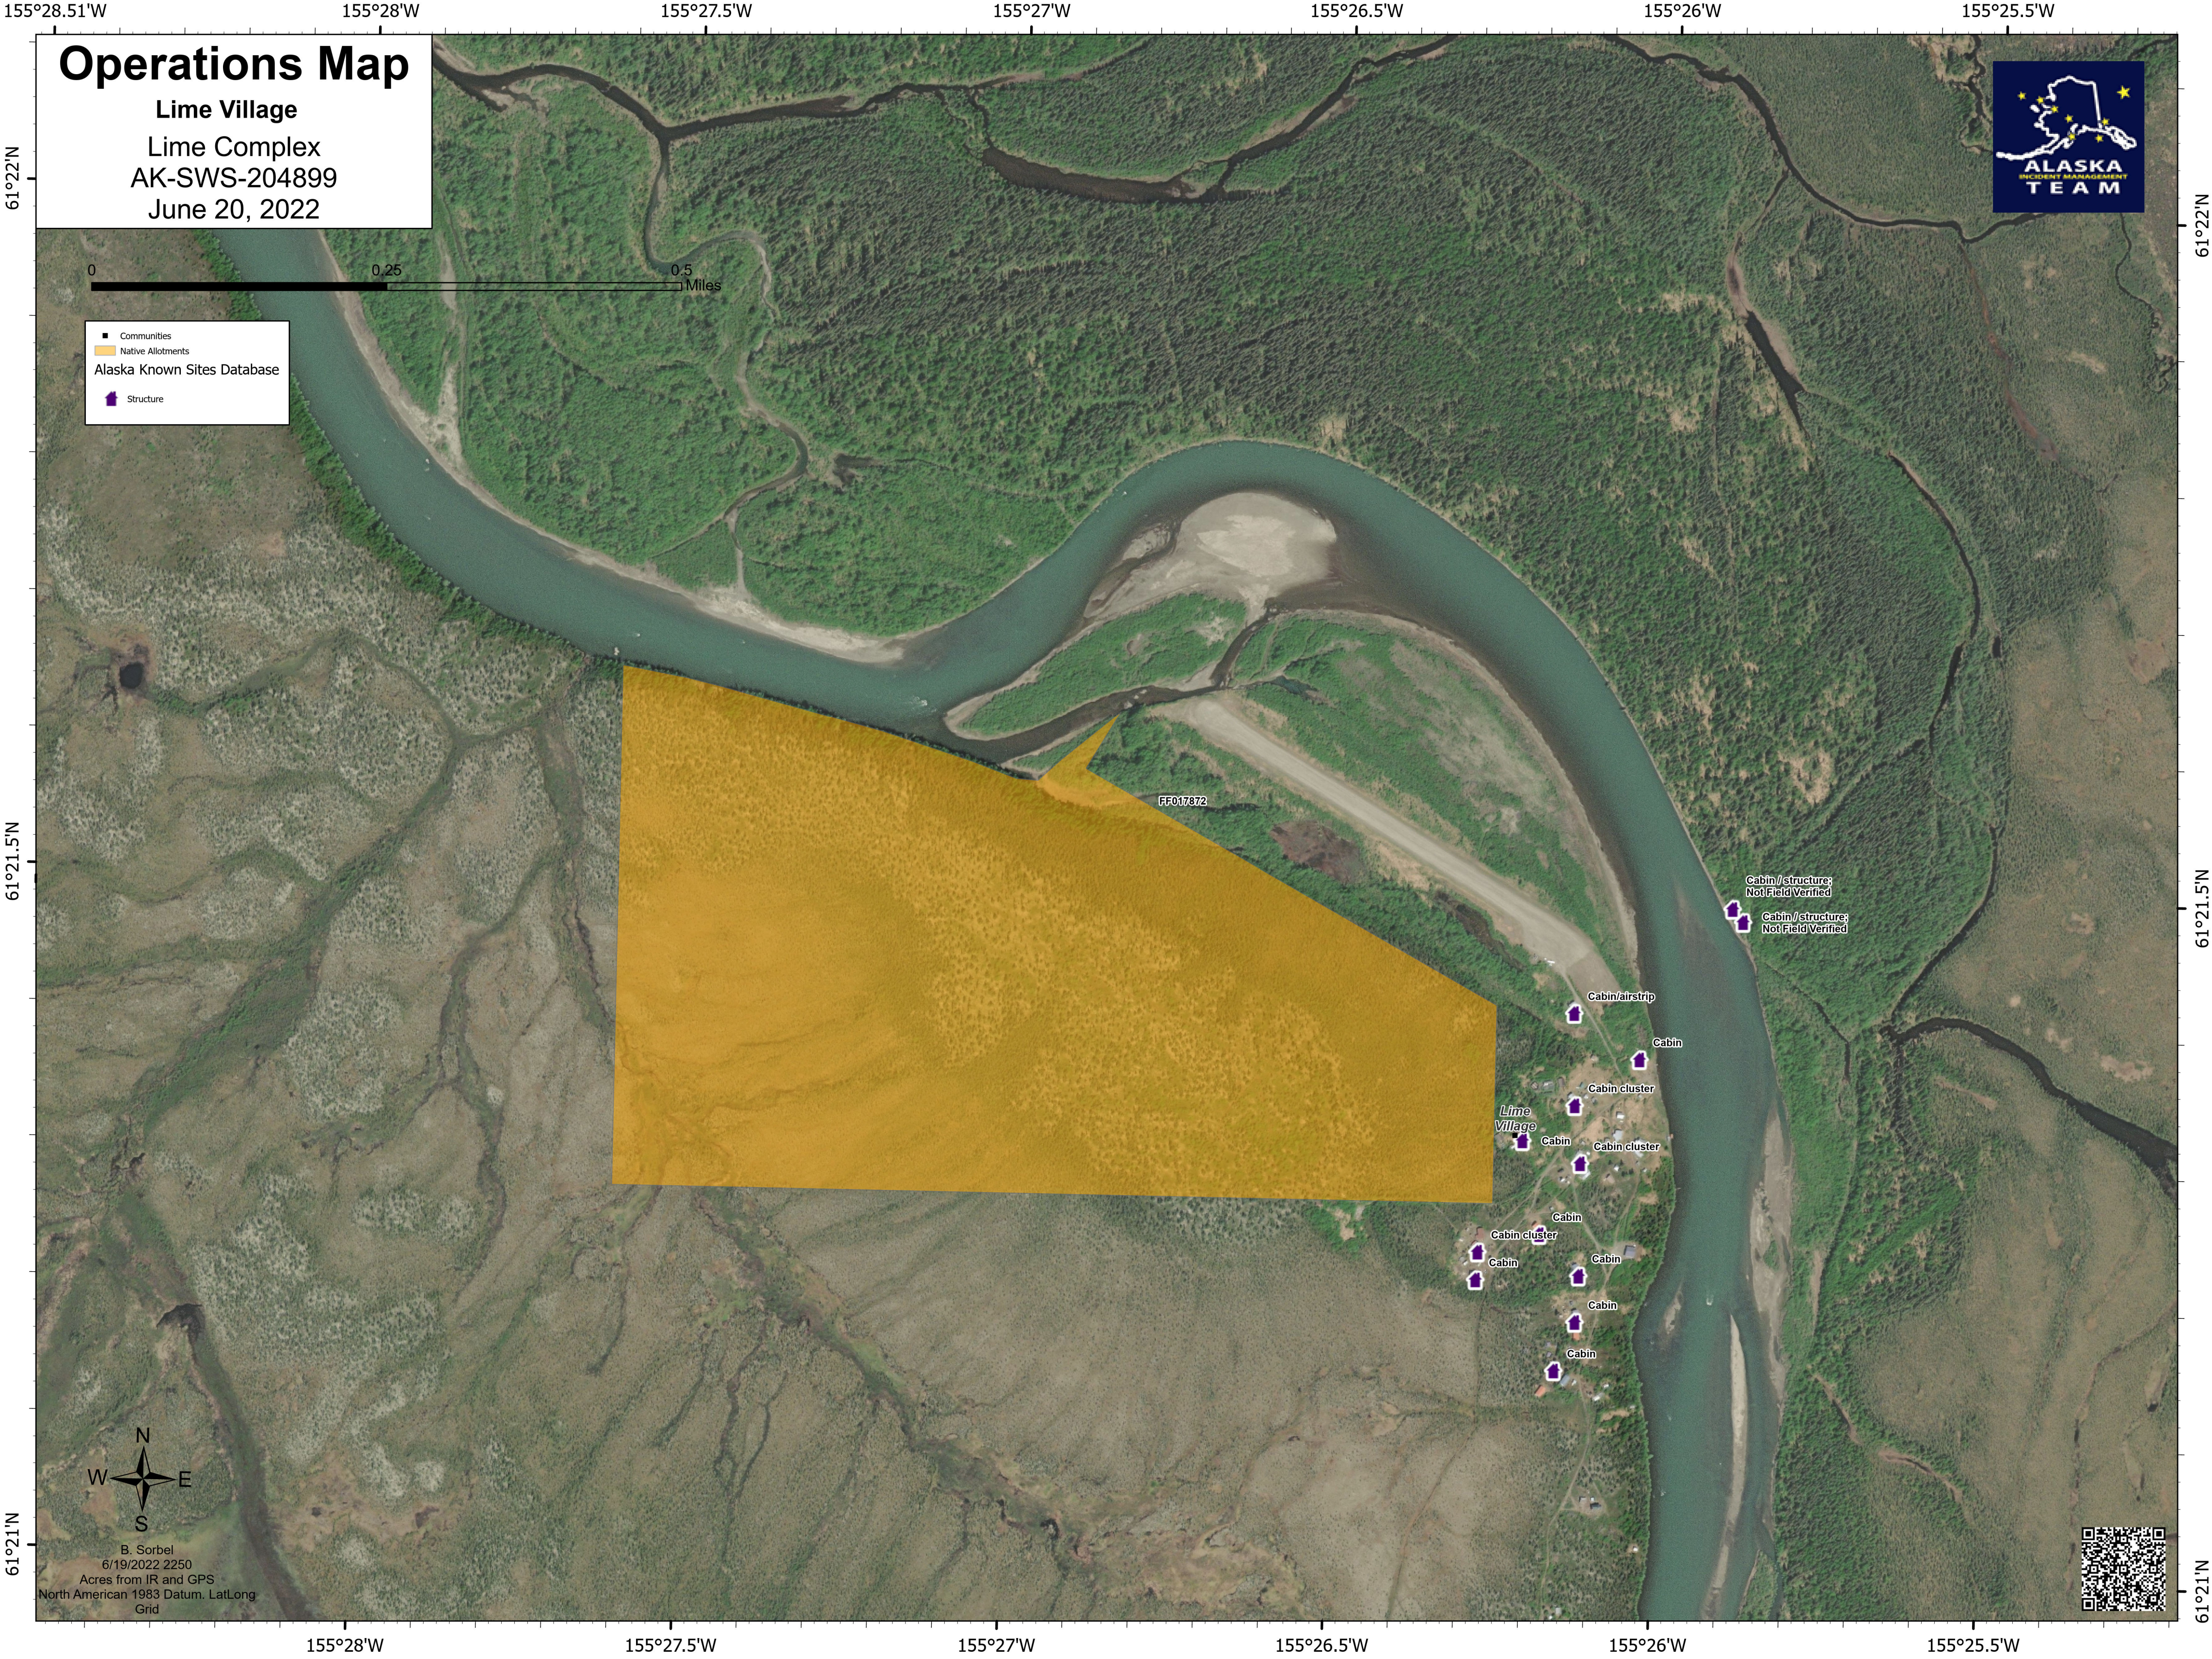

# Operations Map

Lime Village  
Lime Complex  
AK-SWS-204899  
June 20, 2022

■ Communities  
■ Native Allotments  
■ Alaska Known Sites Database  
■ Structure

B. Sorbel  
6/19/2022 2250  
Acres from IR and GPS  
North American 1983 Datum, LatLong  
Grid

155°28'W 155°27.5'W 155°27'W 155°26.5'W 155°26'W 155°25.5'W

61°21'N

61°21'N

61°21.5'N

61°21.5'N

61°22'N

61°22'N