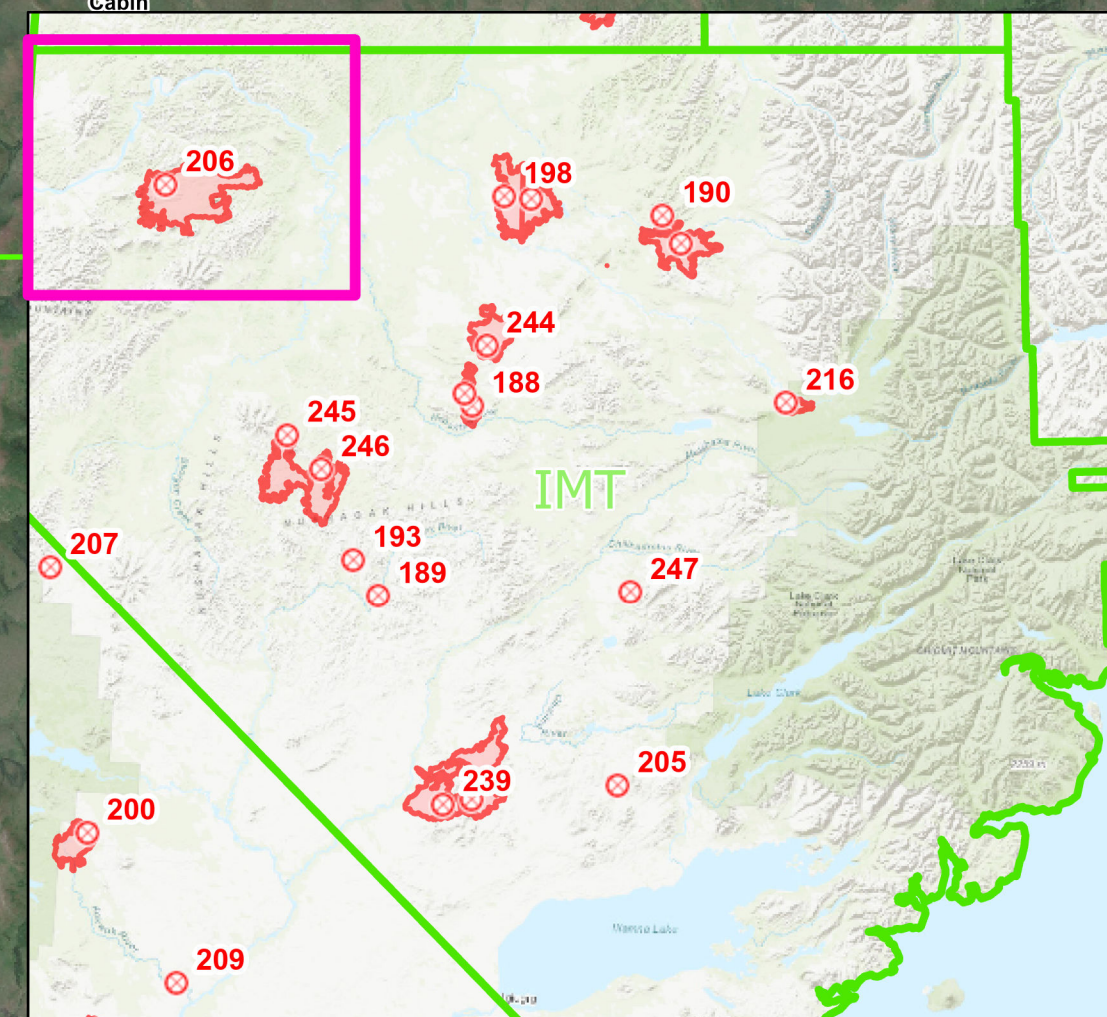

Operations Map

Fire 206

Lime Complex
AK-SWS-204899
June 20, 2022

- Communities
- Fire Origin
- Highway
- Native Allotments
- SWS Planning Groups w/ IMT
- Uncultivated
- Wildfire Daily Fire Perimeter
- Alaska Known Sites Database
- Structure
- Communications
- RAWS
- Other
- < 12 hrs

6/19/2022 2231
Ares from IR and GPS
North American 1983 Datum, LatLong Grid