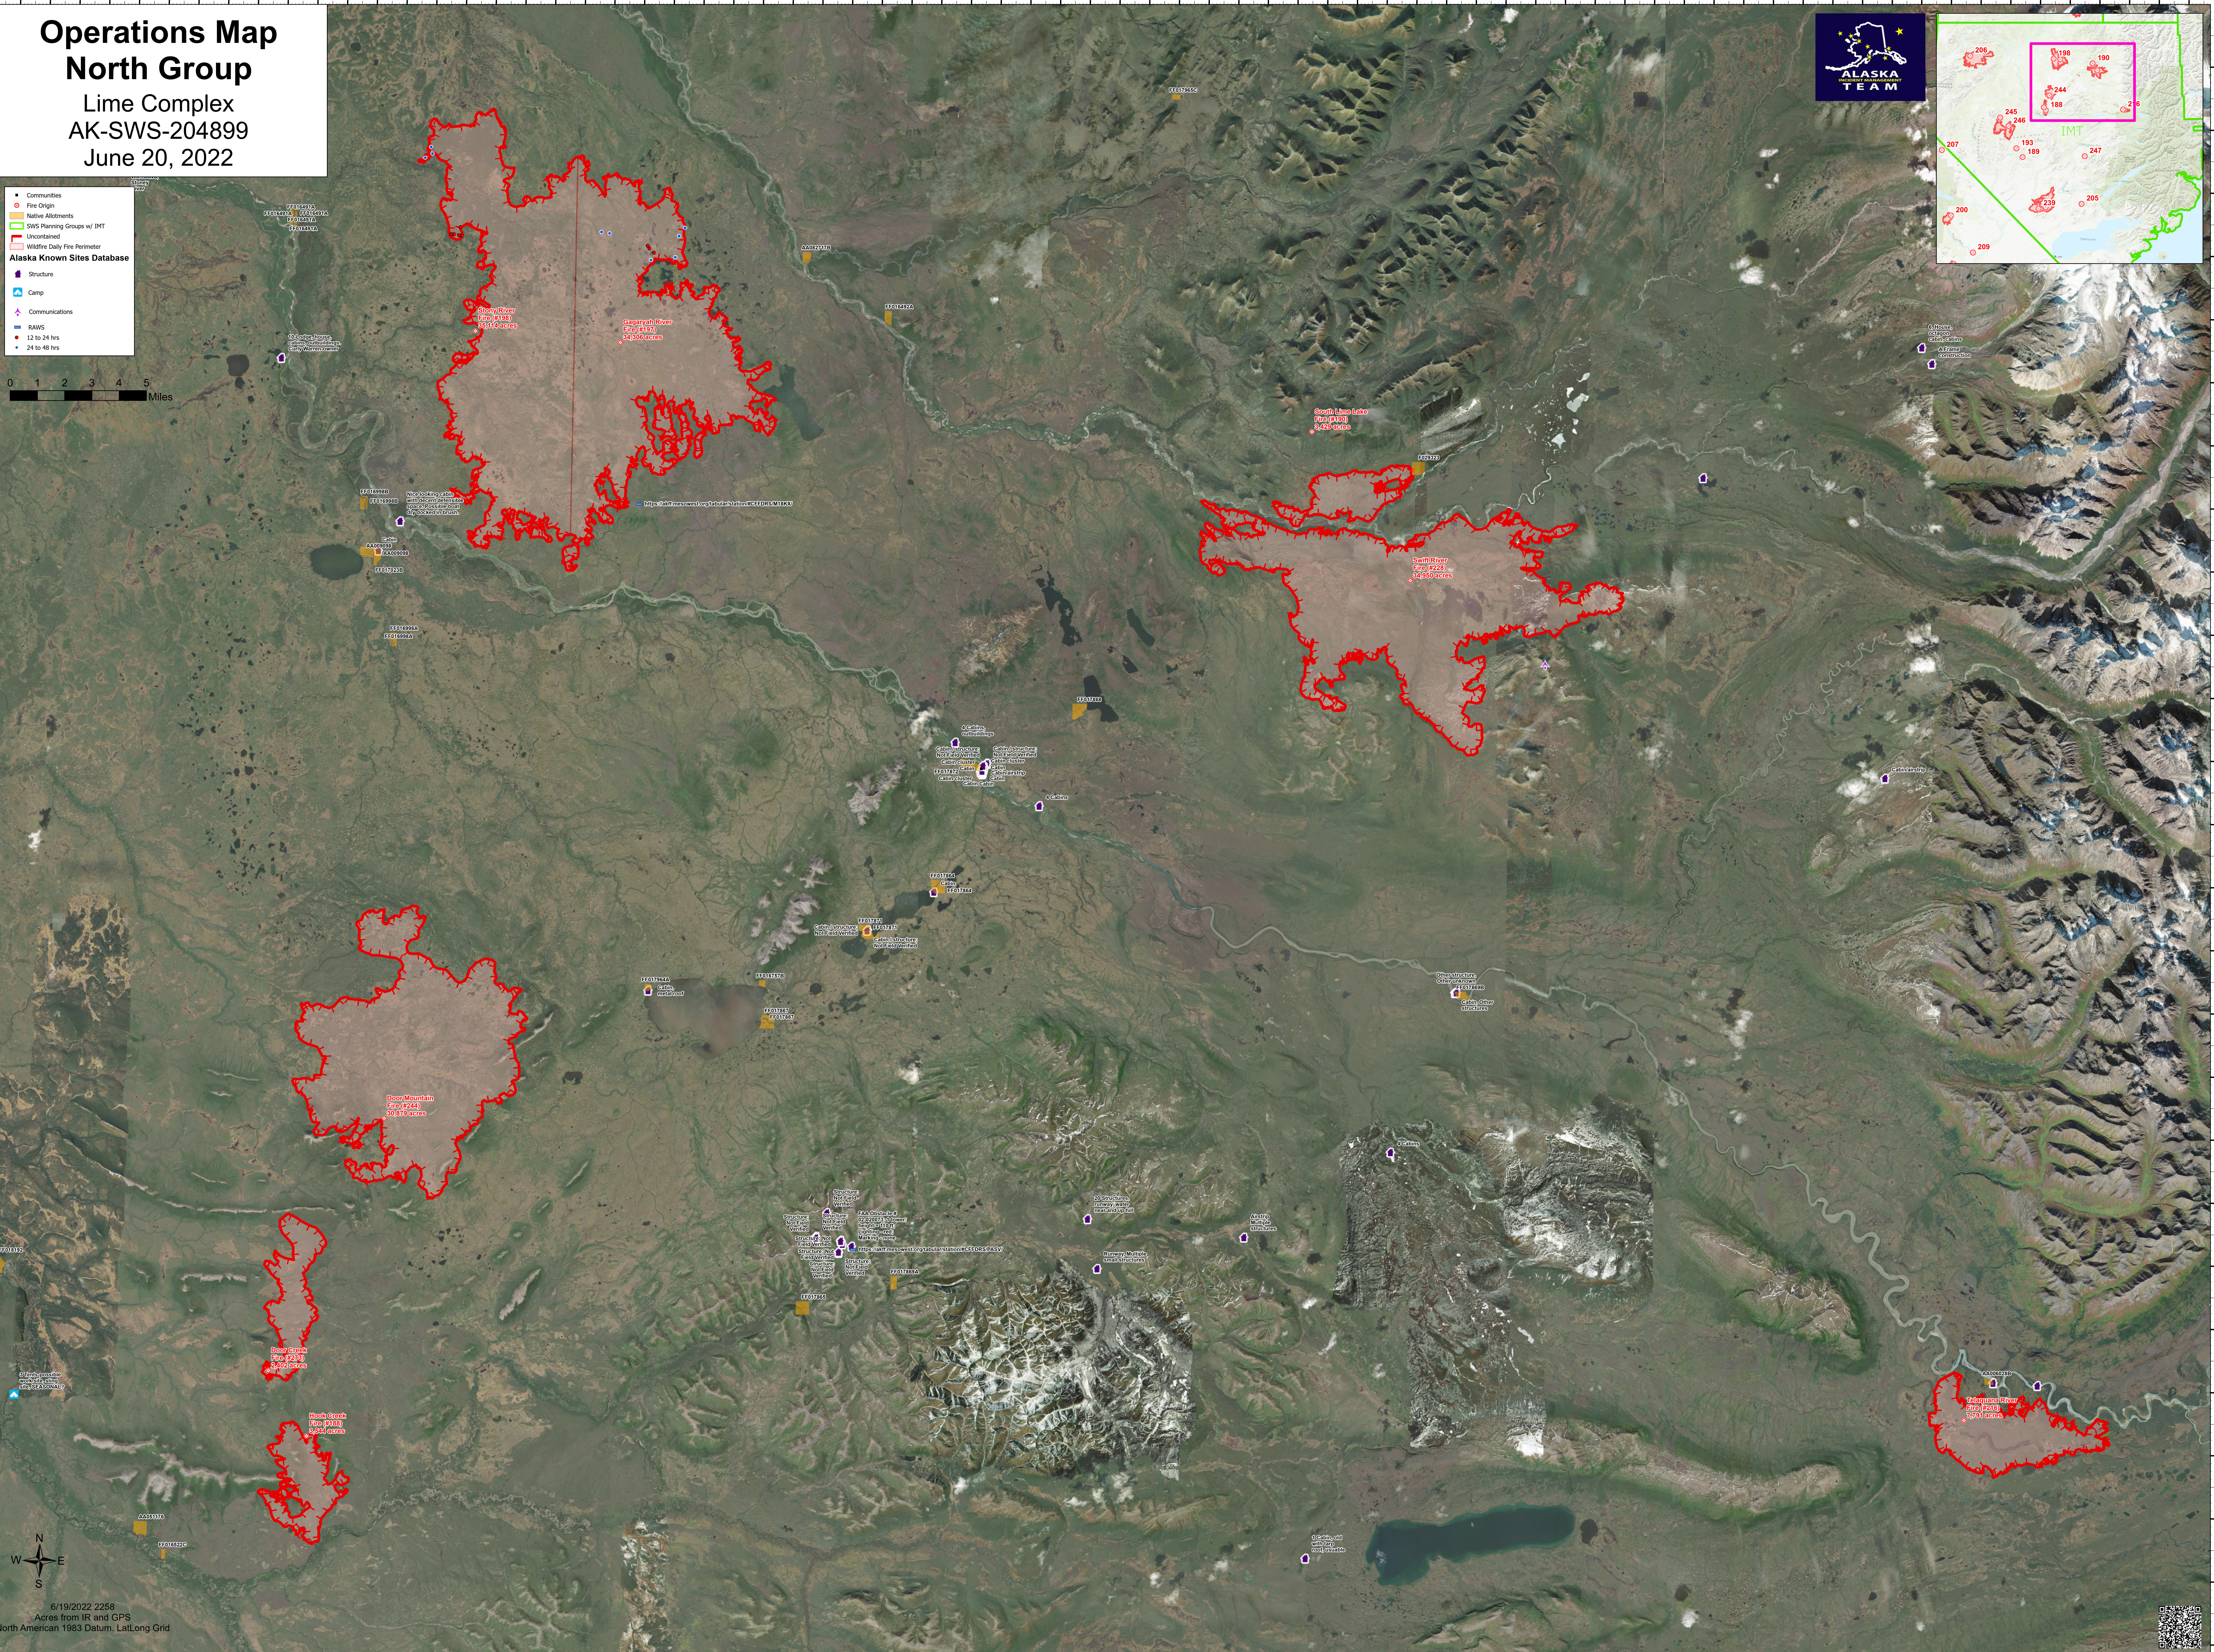

Operations Map North Group

Lime Complex
AK-SWS-204899
June 20, 2022

- Communities
- Fire Origin
- Native Allotments
- SWS Planning Groups w/ IMT
- Uncontained
- Wildfire Daily Fire Perimeter
- Alaska Known Sites Database
- Structure
- Camp
- Communications
- RAWS
- 12 to 24 hrs
- 24 to 48 hrs

6/19/2022 2258
Acres from IR and GPS
North American 1983 Datum, LatLong Grid