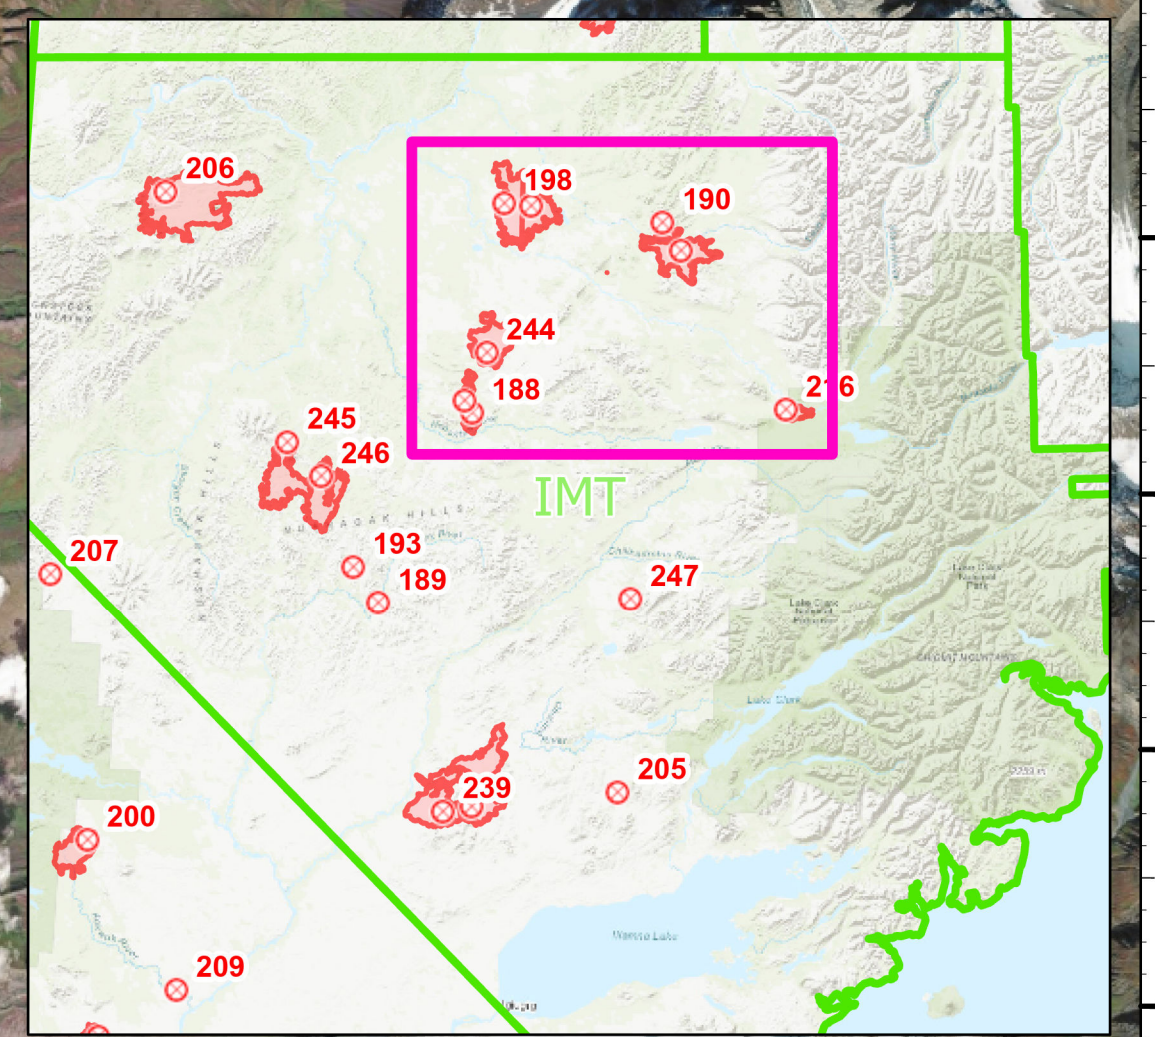

Operations Map North Group

Lime Complex
AK-SWS-204899
June 20, 2022

- Communities
- Fire Origin
- Native Allotments
- SWS Planning Groups w/ IMT
- Uncontained
- Wildfire Daily Fire Perimeter
- Alaska Known Sites Database
- Structure
- Camp
- Communications
- RAWS
- 12 to 24 hrs
- 24 to 48 hrs

6/19/2022 2258
Acres from IR and GPS
North American 1983 Datum, LatLong Grid