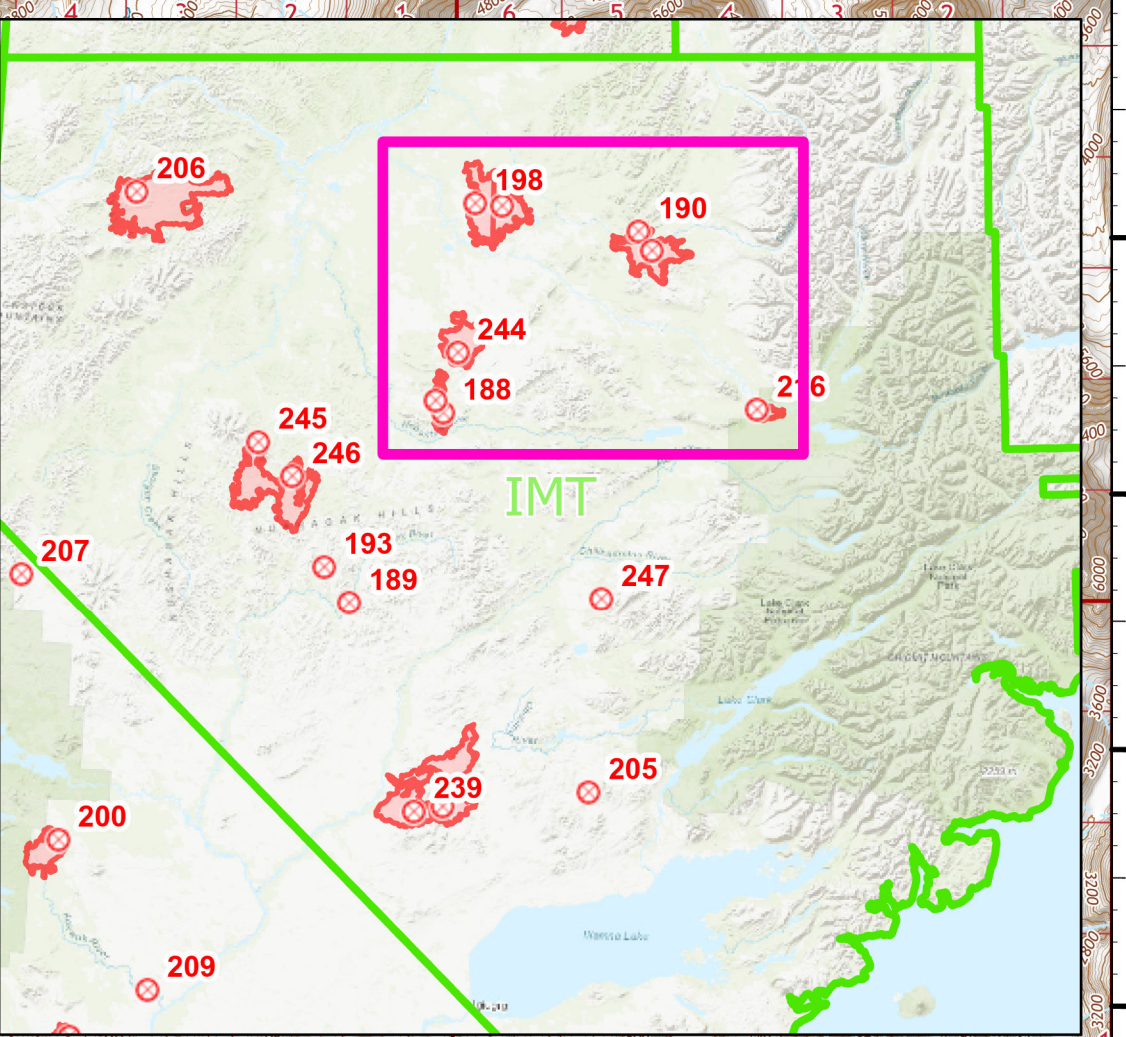

Operations Map North Group Lime Complex AK-SWS-204899 June 20, 2022

- Communities
 - Fire Origin
 - Native Allotments
 - SWS Planning Groups w/ IWT
 - Uncollected
 - Wildfire Daily Fire Perimeter
 - Structure
 - Camp
 - Communications
 - RAWS
 - 24 to 48 hrs
- Alaska Known Sites Database

6/20/2022 1416
Acres from IR and GPS
North American 1983 Datum, LatLong Grid