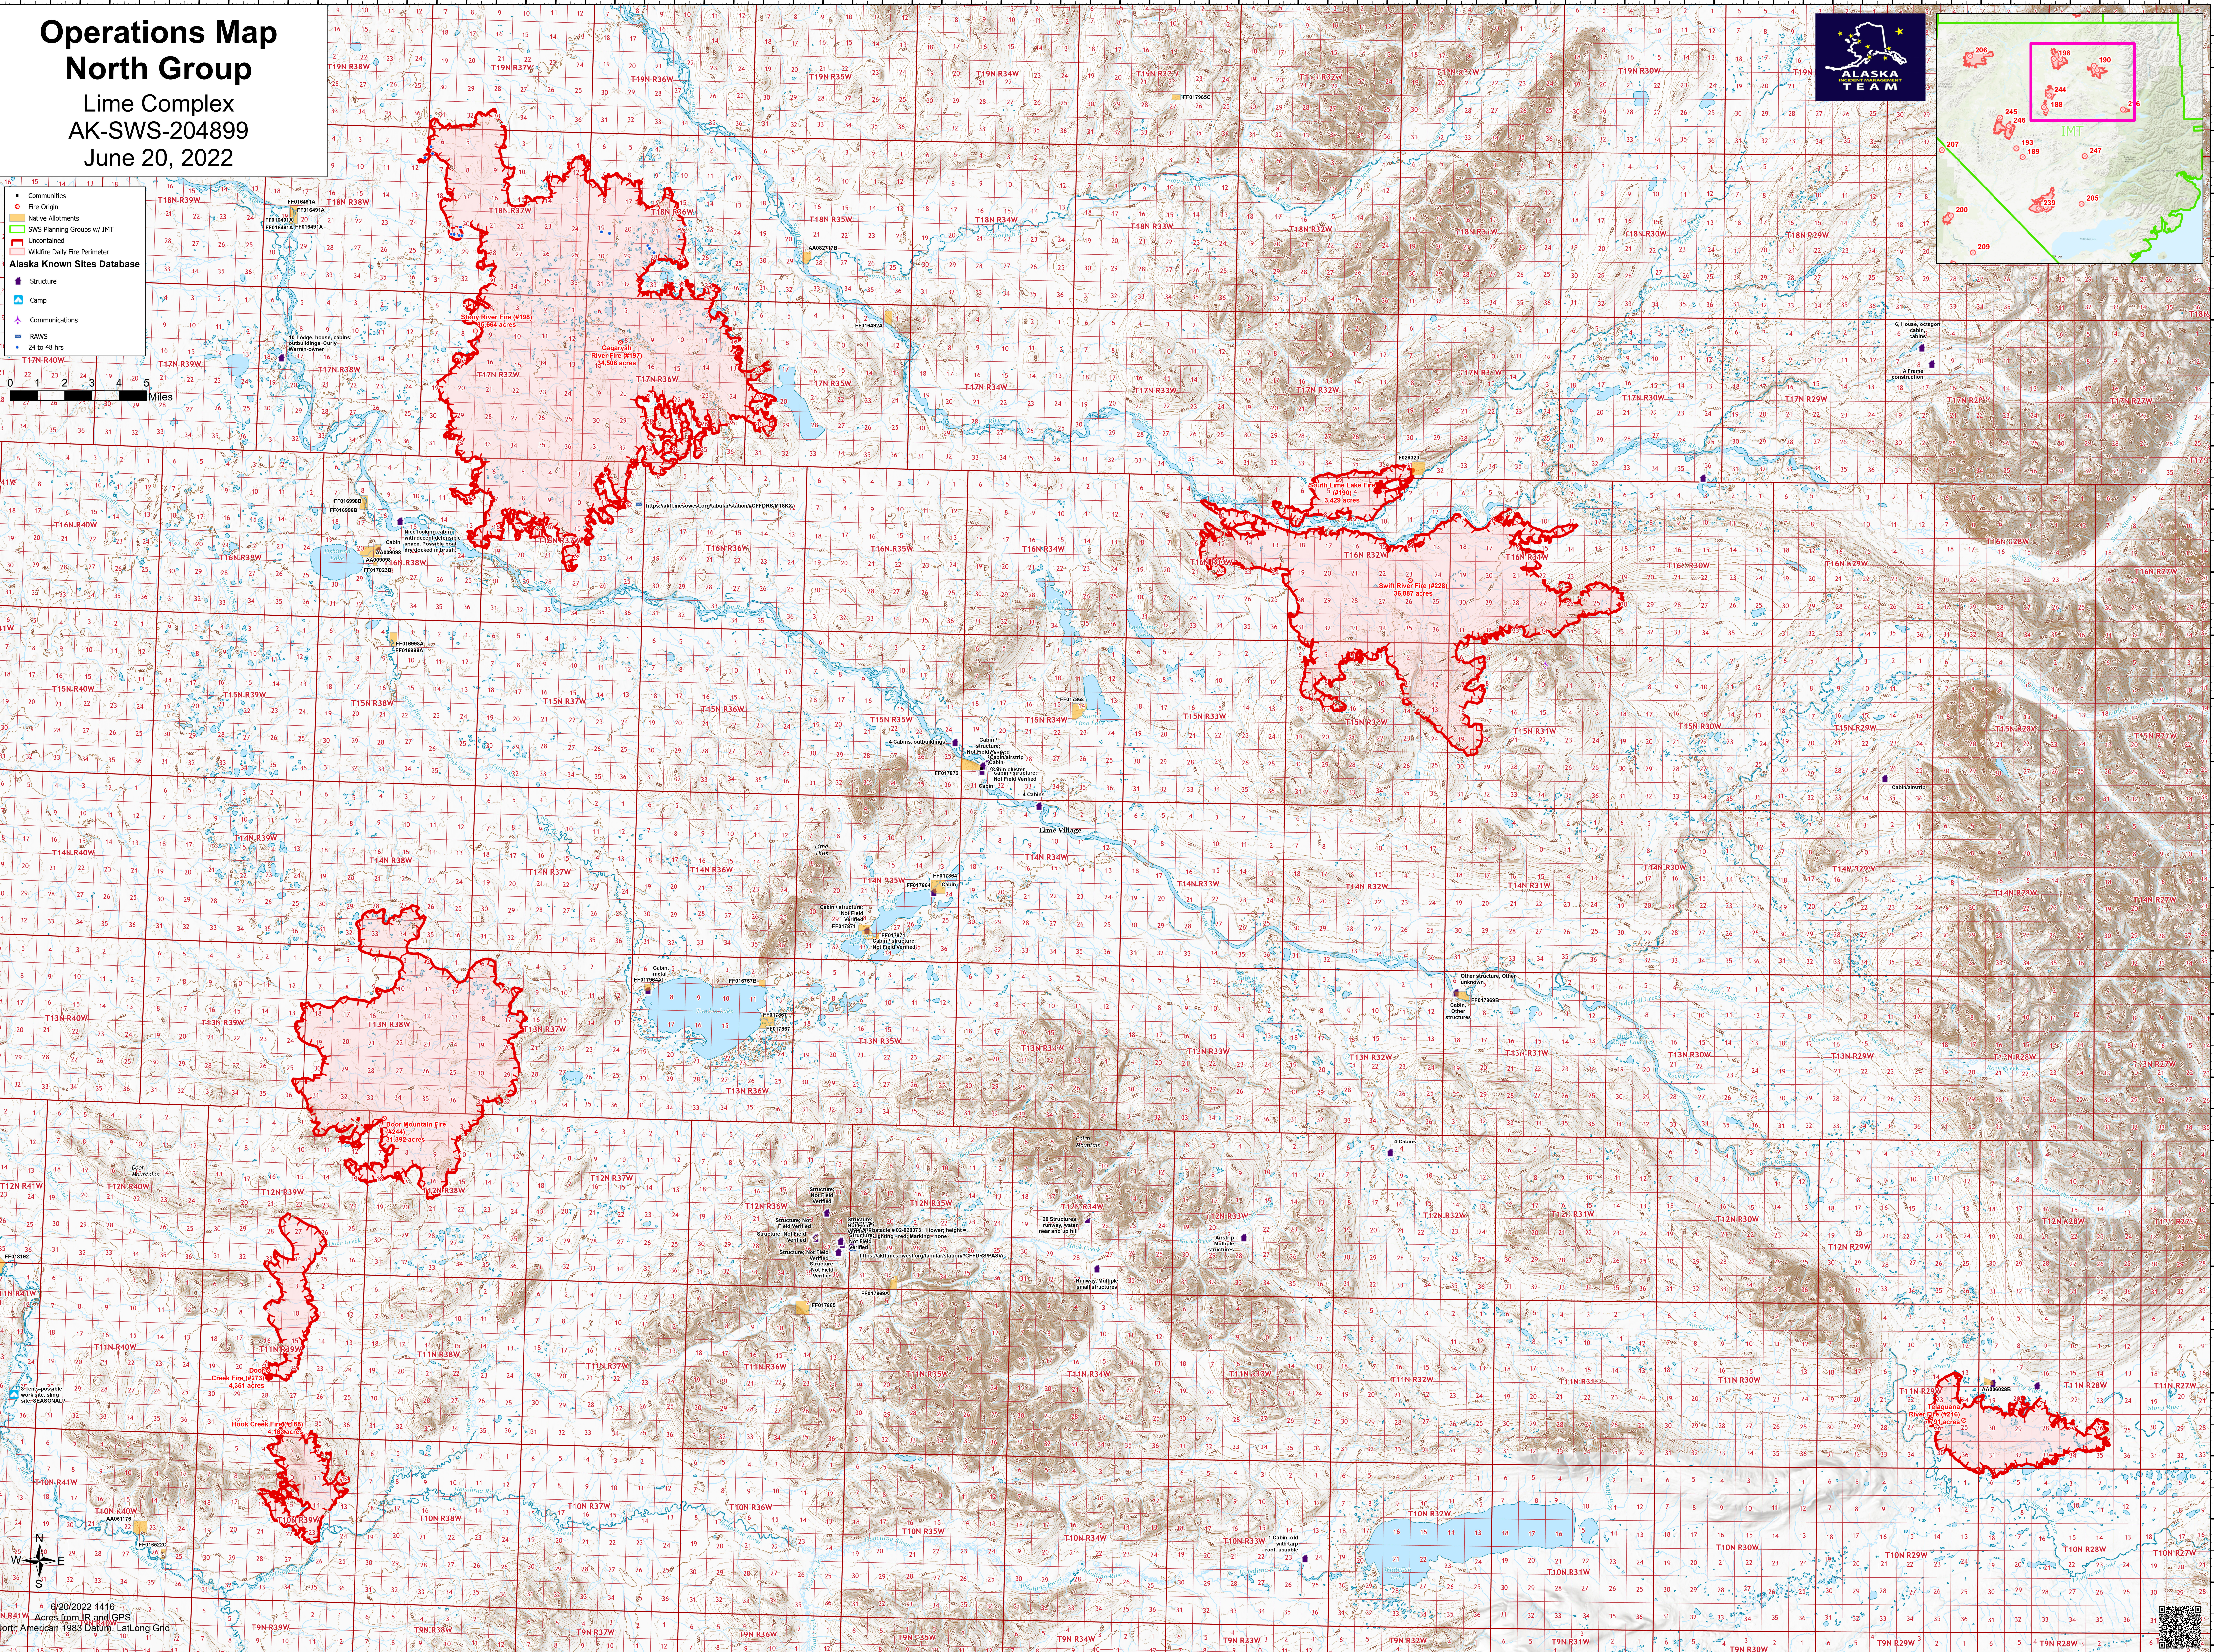

Operations Map North Group Lime Complex AK-SWS-204899 June 20, 2022

- Communities
 - Fire Origin
 - Native Allotments
 - SWS Planning Groups w/ IWT
 - Uncollected
 - Wildfire Daily Fire Perimeter
 - Structure
 - Camp
 - Communications
 - RAWS
 - 24 to 48 hrs
- Alaska Known Sites Database

6/20/2022 1416
Acres from IR and GPS
North American 1983 Datum, LatLong Grid