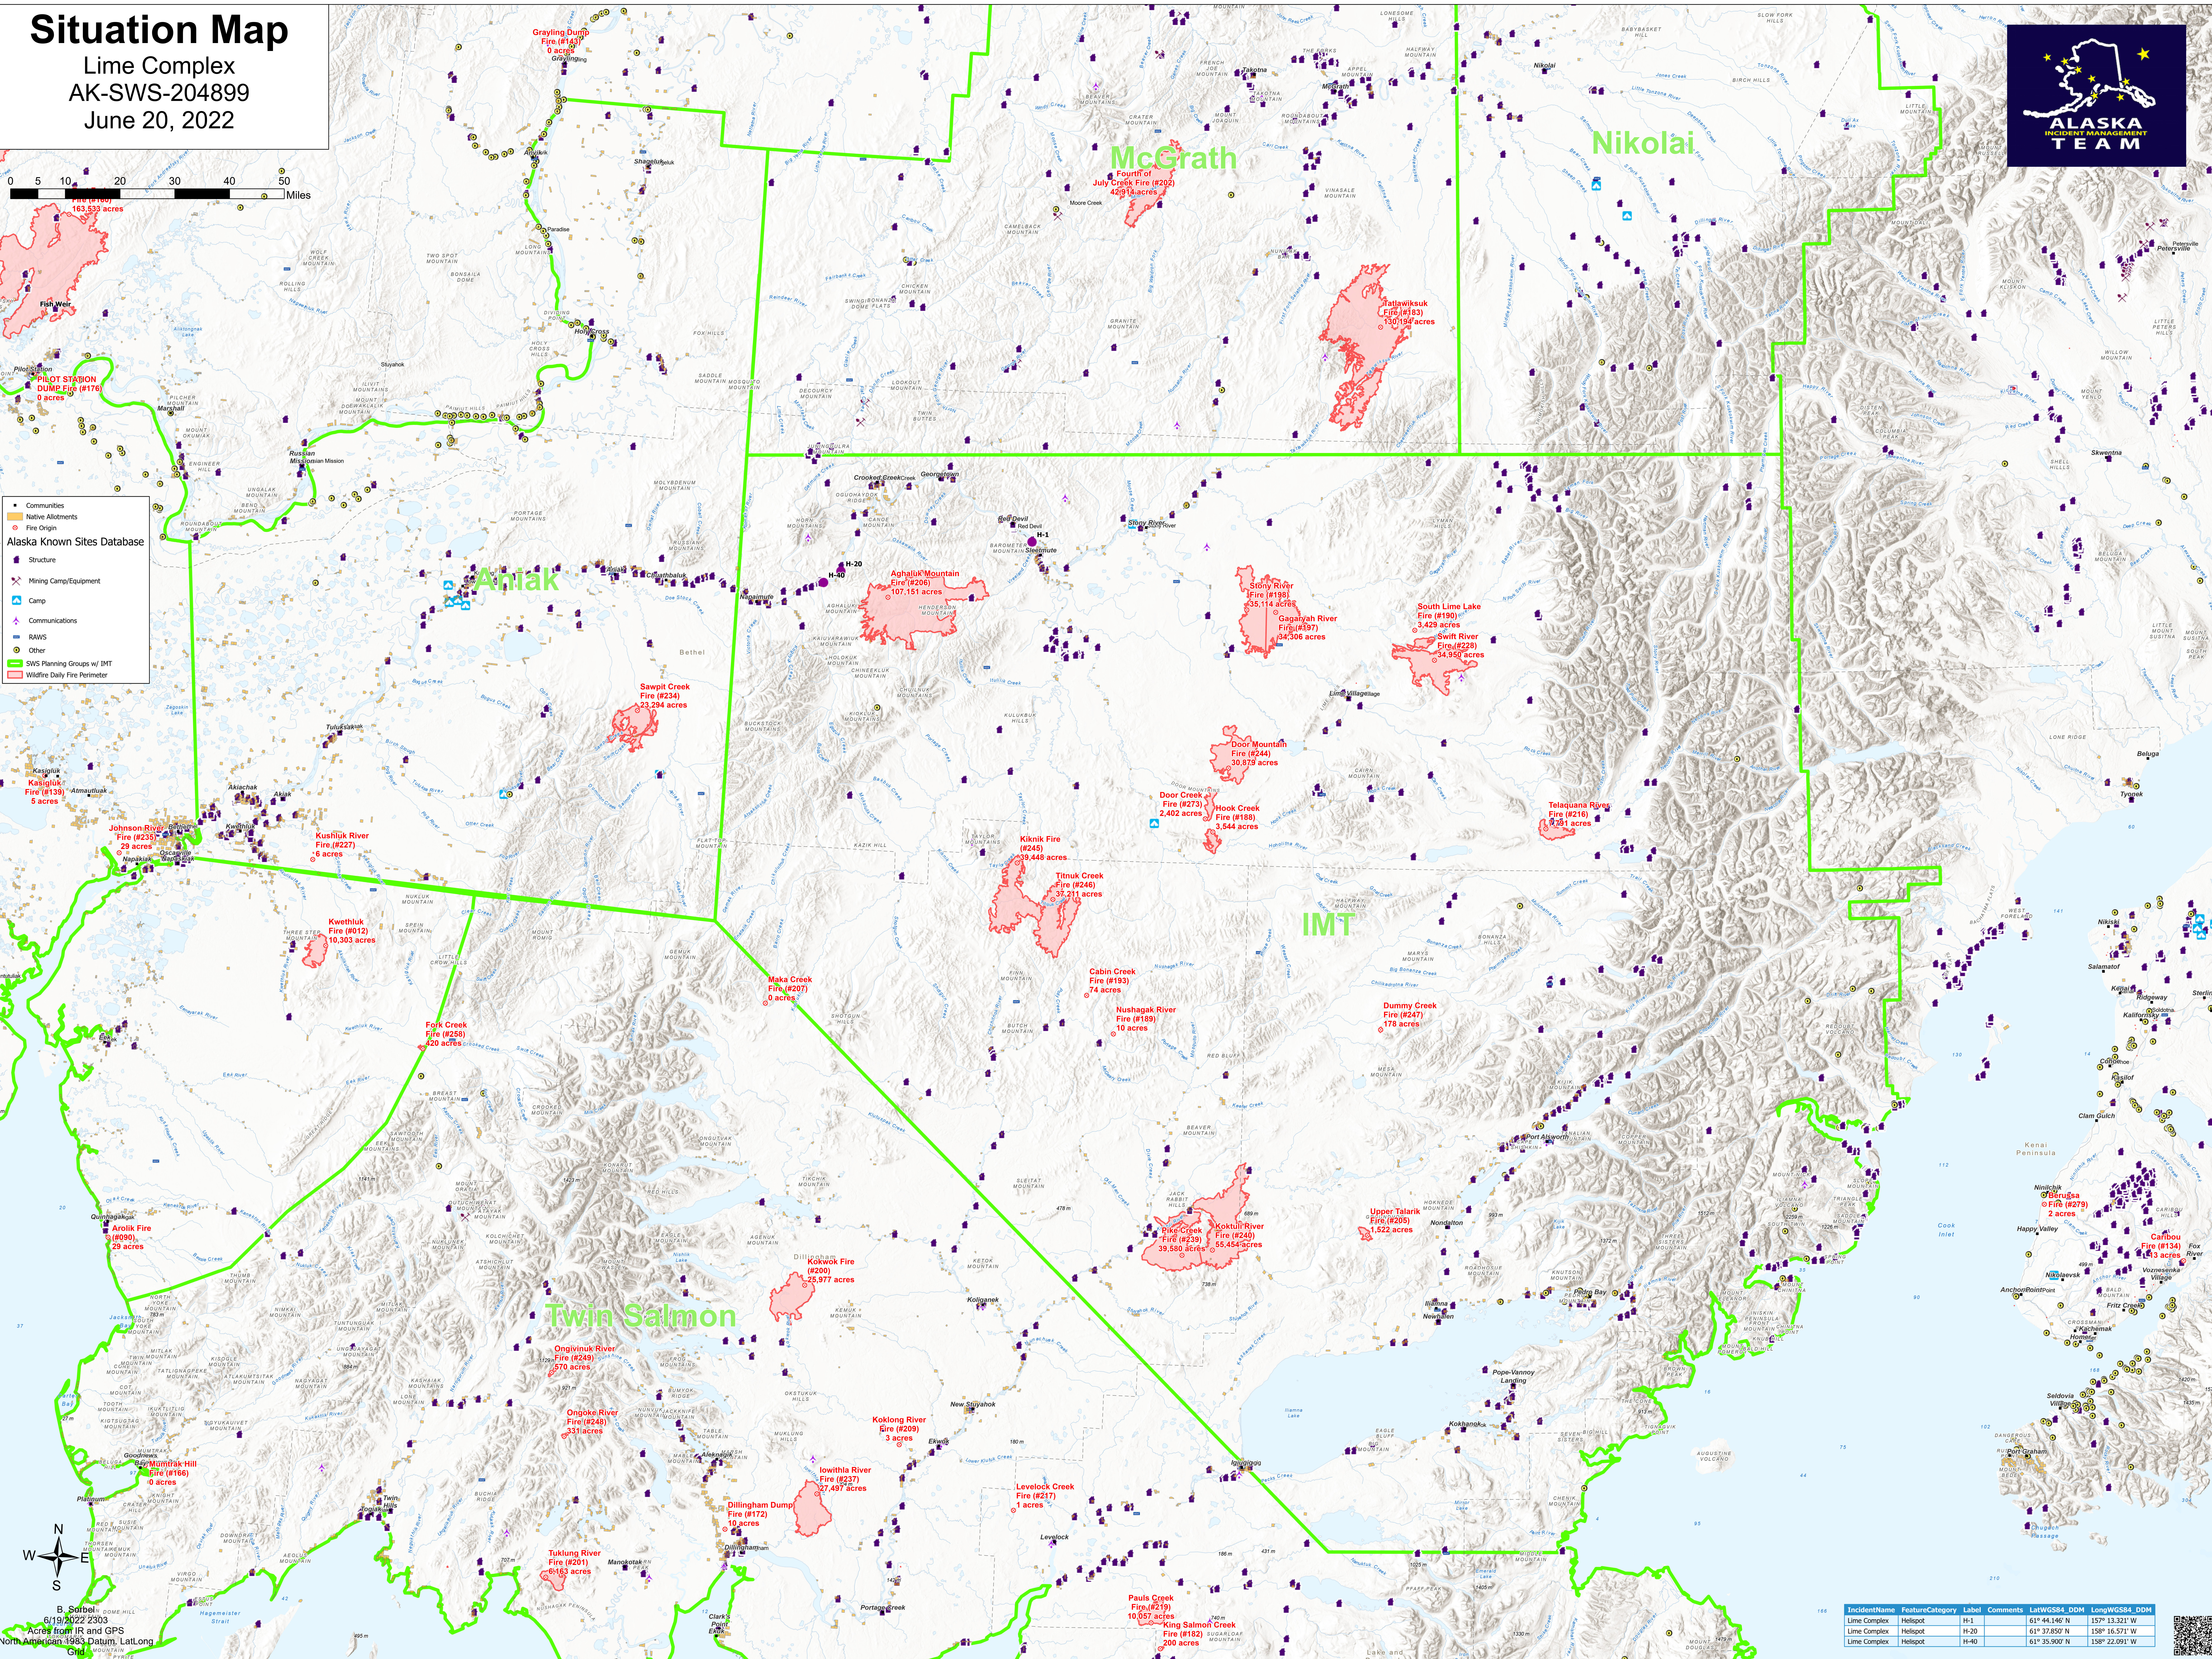

Situation Map

Lime Complex
AK-SWS-204899
June 20, 2022

- Communities
- Native Allotments
- Fire Origin
- Alaska Known Sites Database
- Structure
- Mining Camp/Equipment
- Camp
- Communications
- RAWS
- Other
- SWS Planning Groups w/ IMT
- Wildfire Daily Fire Perimeter

B. Sobral
6/19/2022 23:03
Acres from IR and GPS
North American 1983 Datum, Lat,Long
GCS

IncidentName	FeatureCategory	Label	Comments	LiWGS84_DDM	LongWGS84_DDM
Lime Complex	Helispot	H-1		61° 44.146' N	157° 13.321' W
Lime Complex	Helispot	H-20		61° 37.859' N	158° 16.571' W
Lime Complex	Helispot	H-40		61° 35.900' N	158° 22.091' W