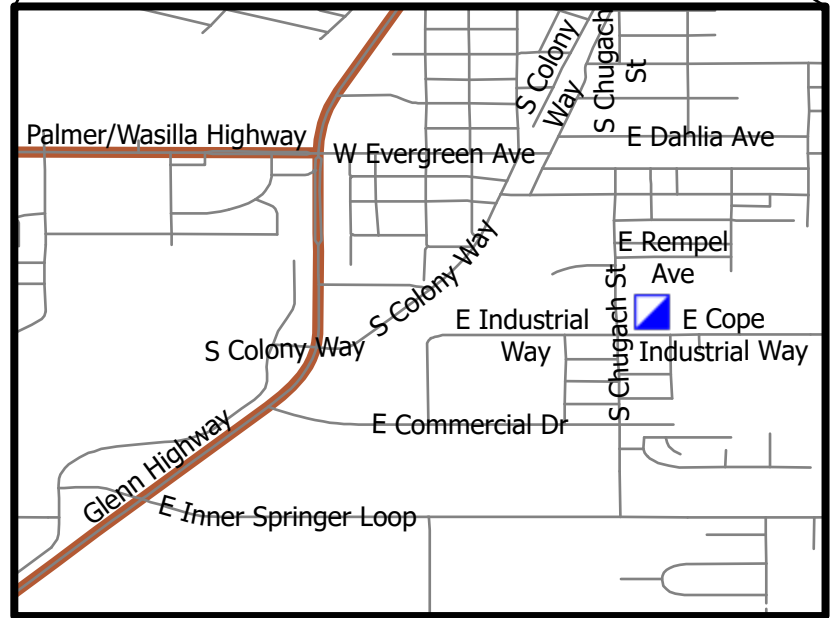

# Transportation

Lime Complex  
AK-SWS-204899  
6/20/2022

- Incident Command Post
- Roads

← To Fairbanks

6/19/2022 1627  
Acres from IR and GPS  
North American 1983 Datum. Lat/Long Grid

← To Anchorage

Palmer/Wasilla Highway

Palmer Middle School

Parks Highway

Glenn Highway

Glenn Highway

Palmer/Wasilla Highway

W Evergreen Ave

E Dahlia Ave

E Rempel Ave

E Cope Industrial Way

E Industrial Way

E Commercial Dr

Glenn Highway

E Inner Springer Loop

S Colony Way

S Chugach St

S Colony Way