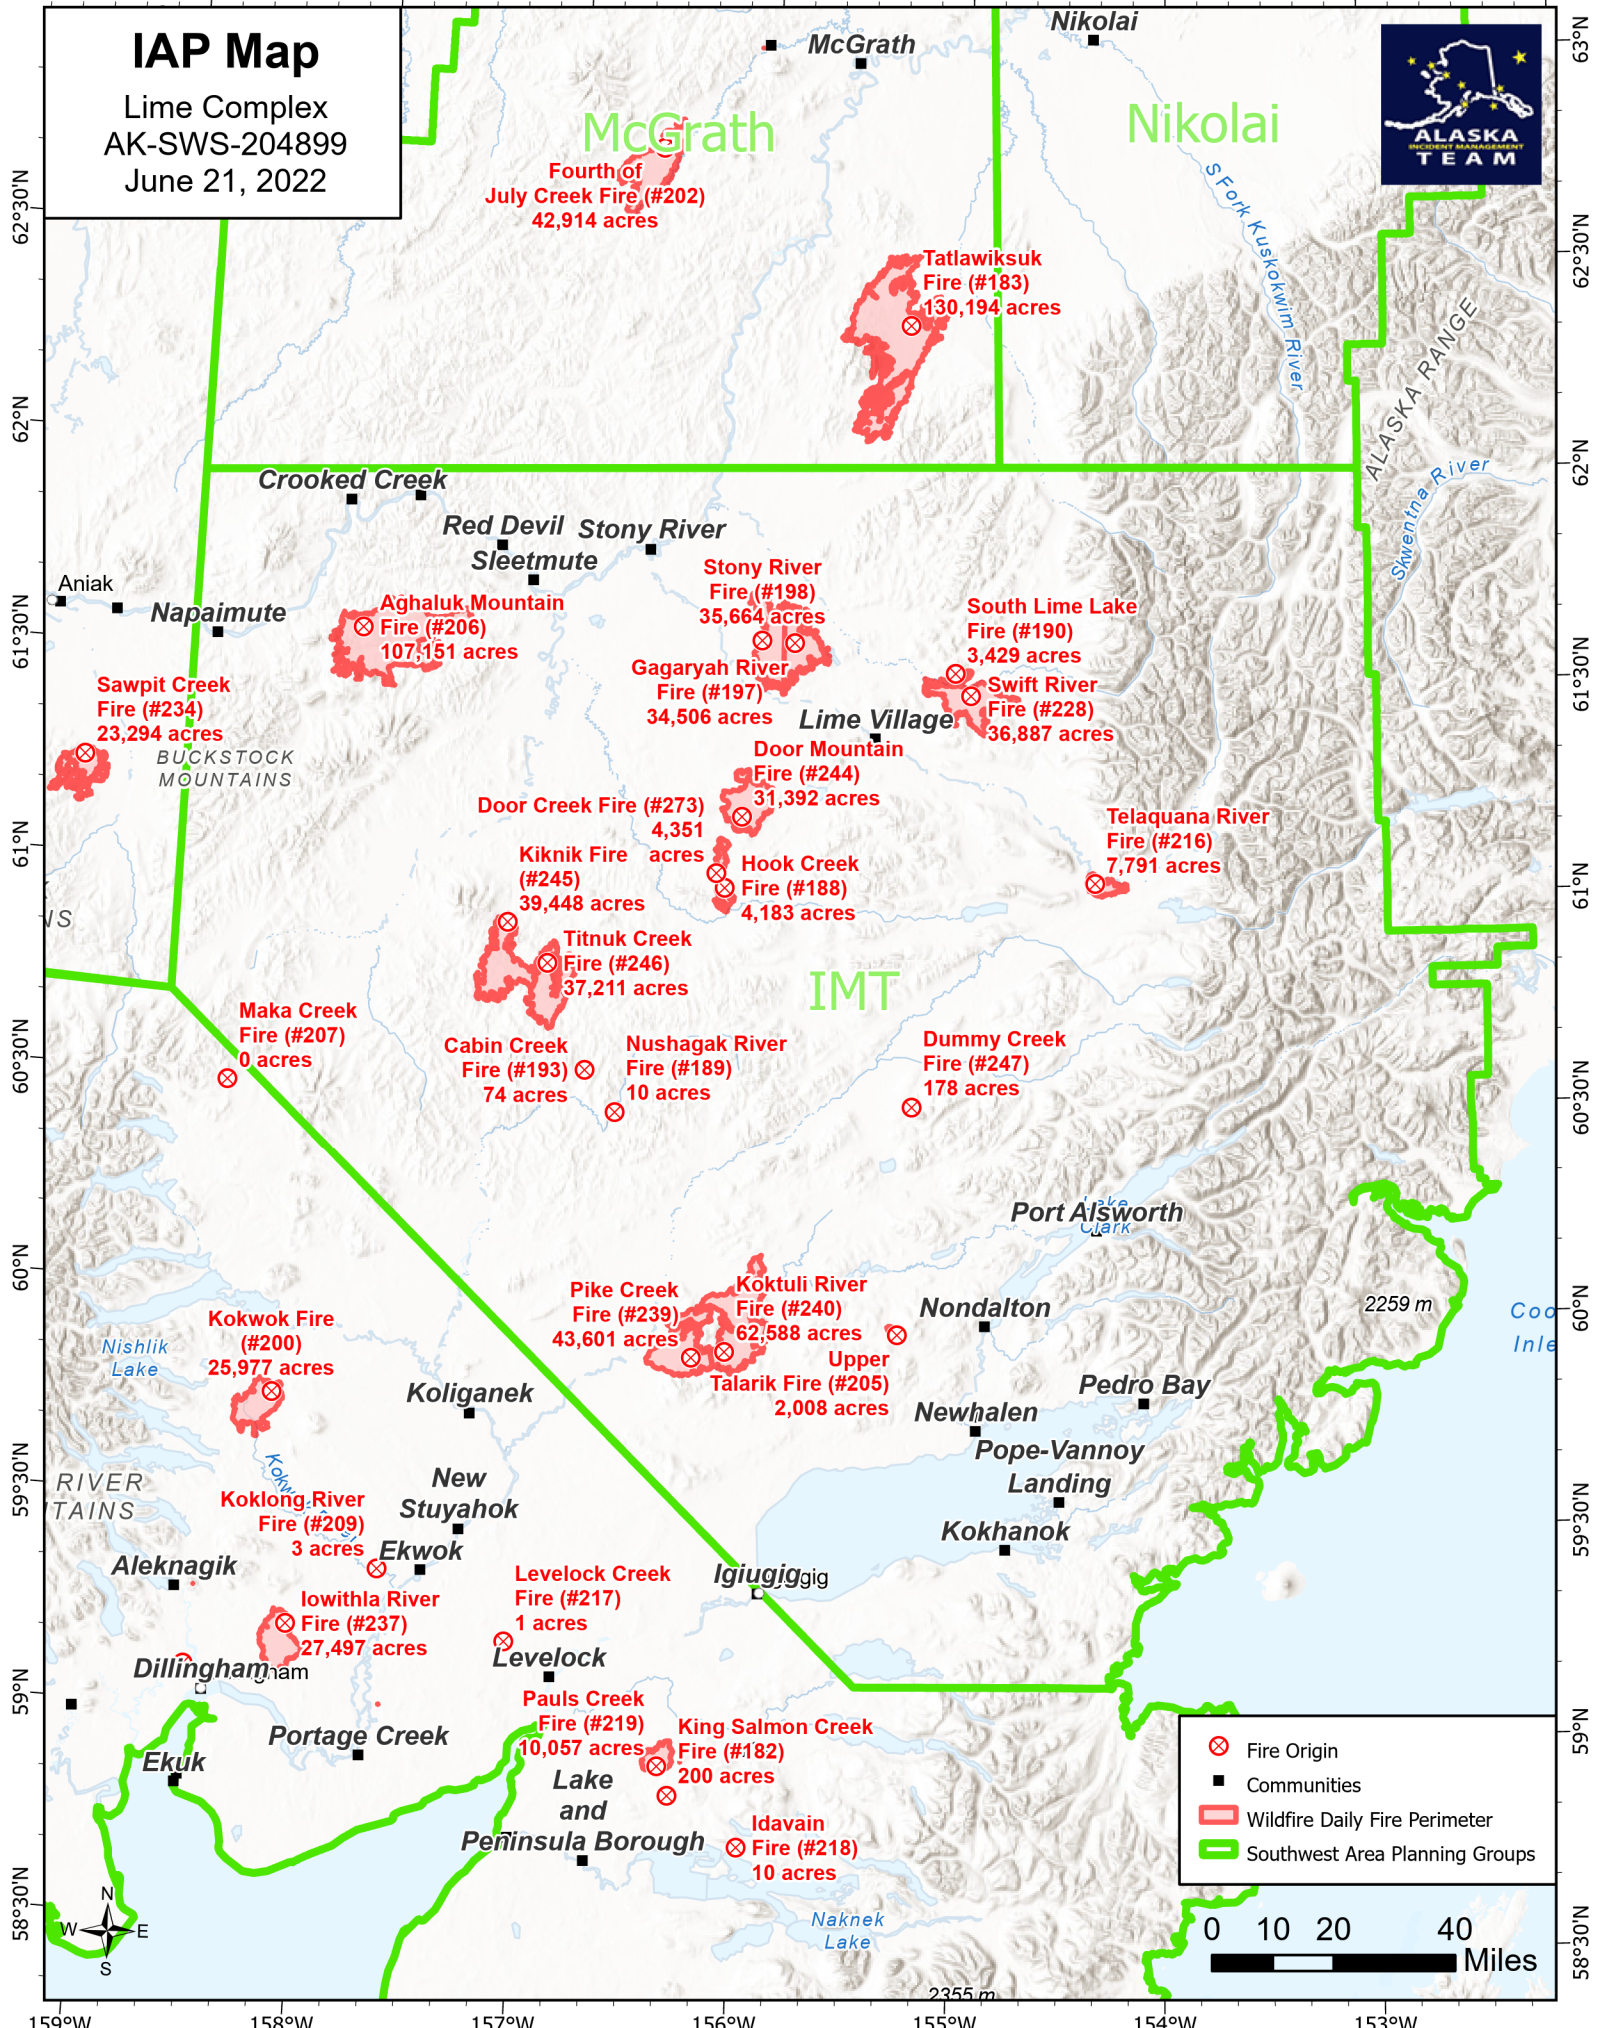

159°W 158°W 157°W 156°W 155°W 154°W 153°W 152°W

IAP Map

Lime Complex
AK-SWS-204899
June 21, 2022

McGrath

Nikolai

Fourth of July Creek Fire (#202)
42,914 acres

Tatlawiksuk Fire (#183)
130,194 acres

Crooked Creek

Red Devil Stony River

Aghaluk Mountain Fire (#206)
107,151 acres

Stony River Fire (#198)
35,664 acres

South Lime Lake Fire (#190)
3,429 acres

Sawpit Creek Fire (#234)
23,294 acres

Gagaryah River Fire (#197)
34,506 acres

Levelock Creek Fire (#217)
1 acres

Igiugig

Newhalen

Pope-Vannoy Landing

Aleknagik

Ekwok

Iowithla River Fire (#237)
27,497 acres

Levelock

159°W 158°W 157°W 156°W 155°W 154°W 153°W 152°W

63°N
62°30'N
62°N
61°30'N
61°N
60°30'N
60°N
59°30'N
59°N
58°30'N