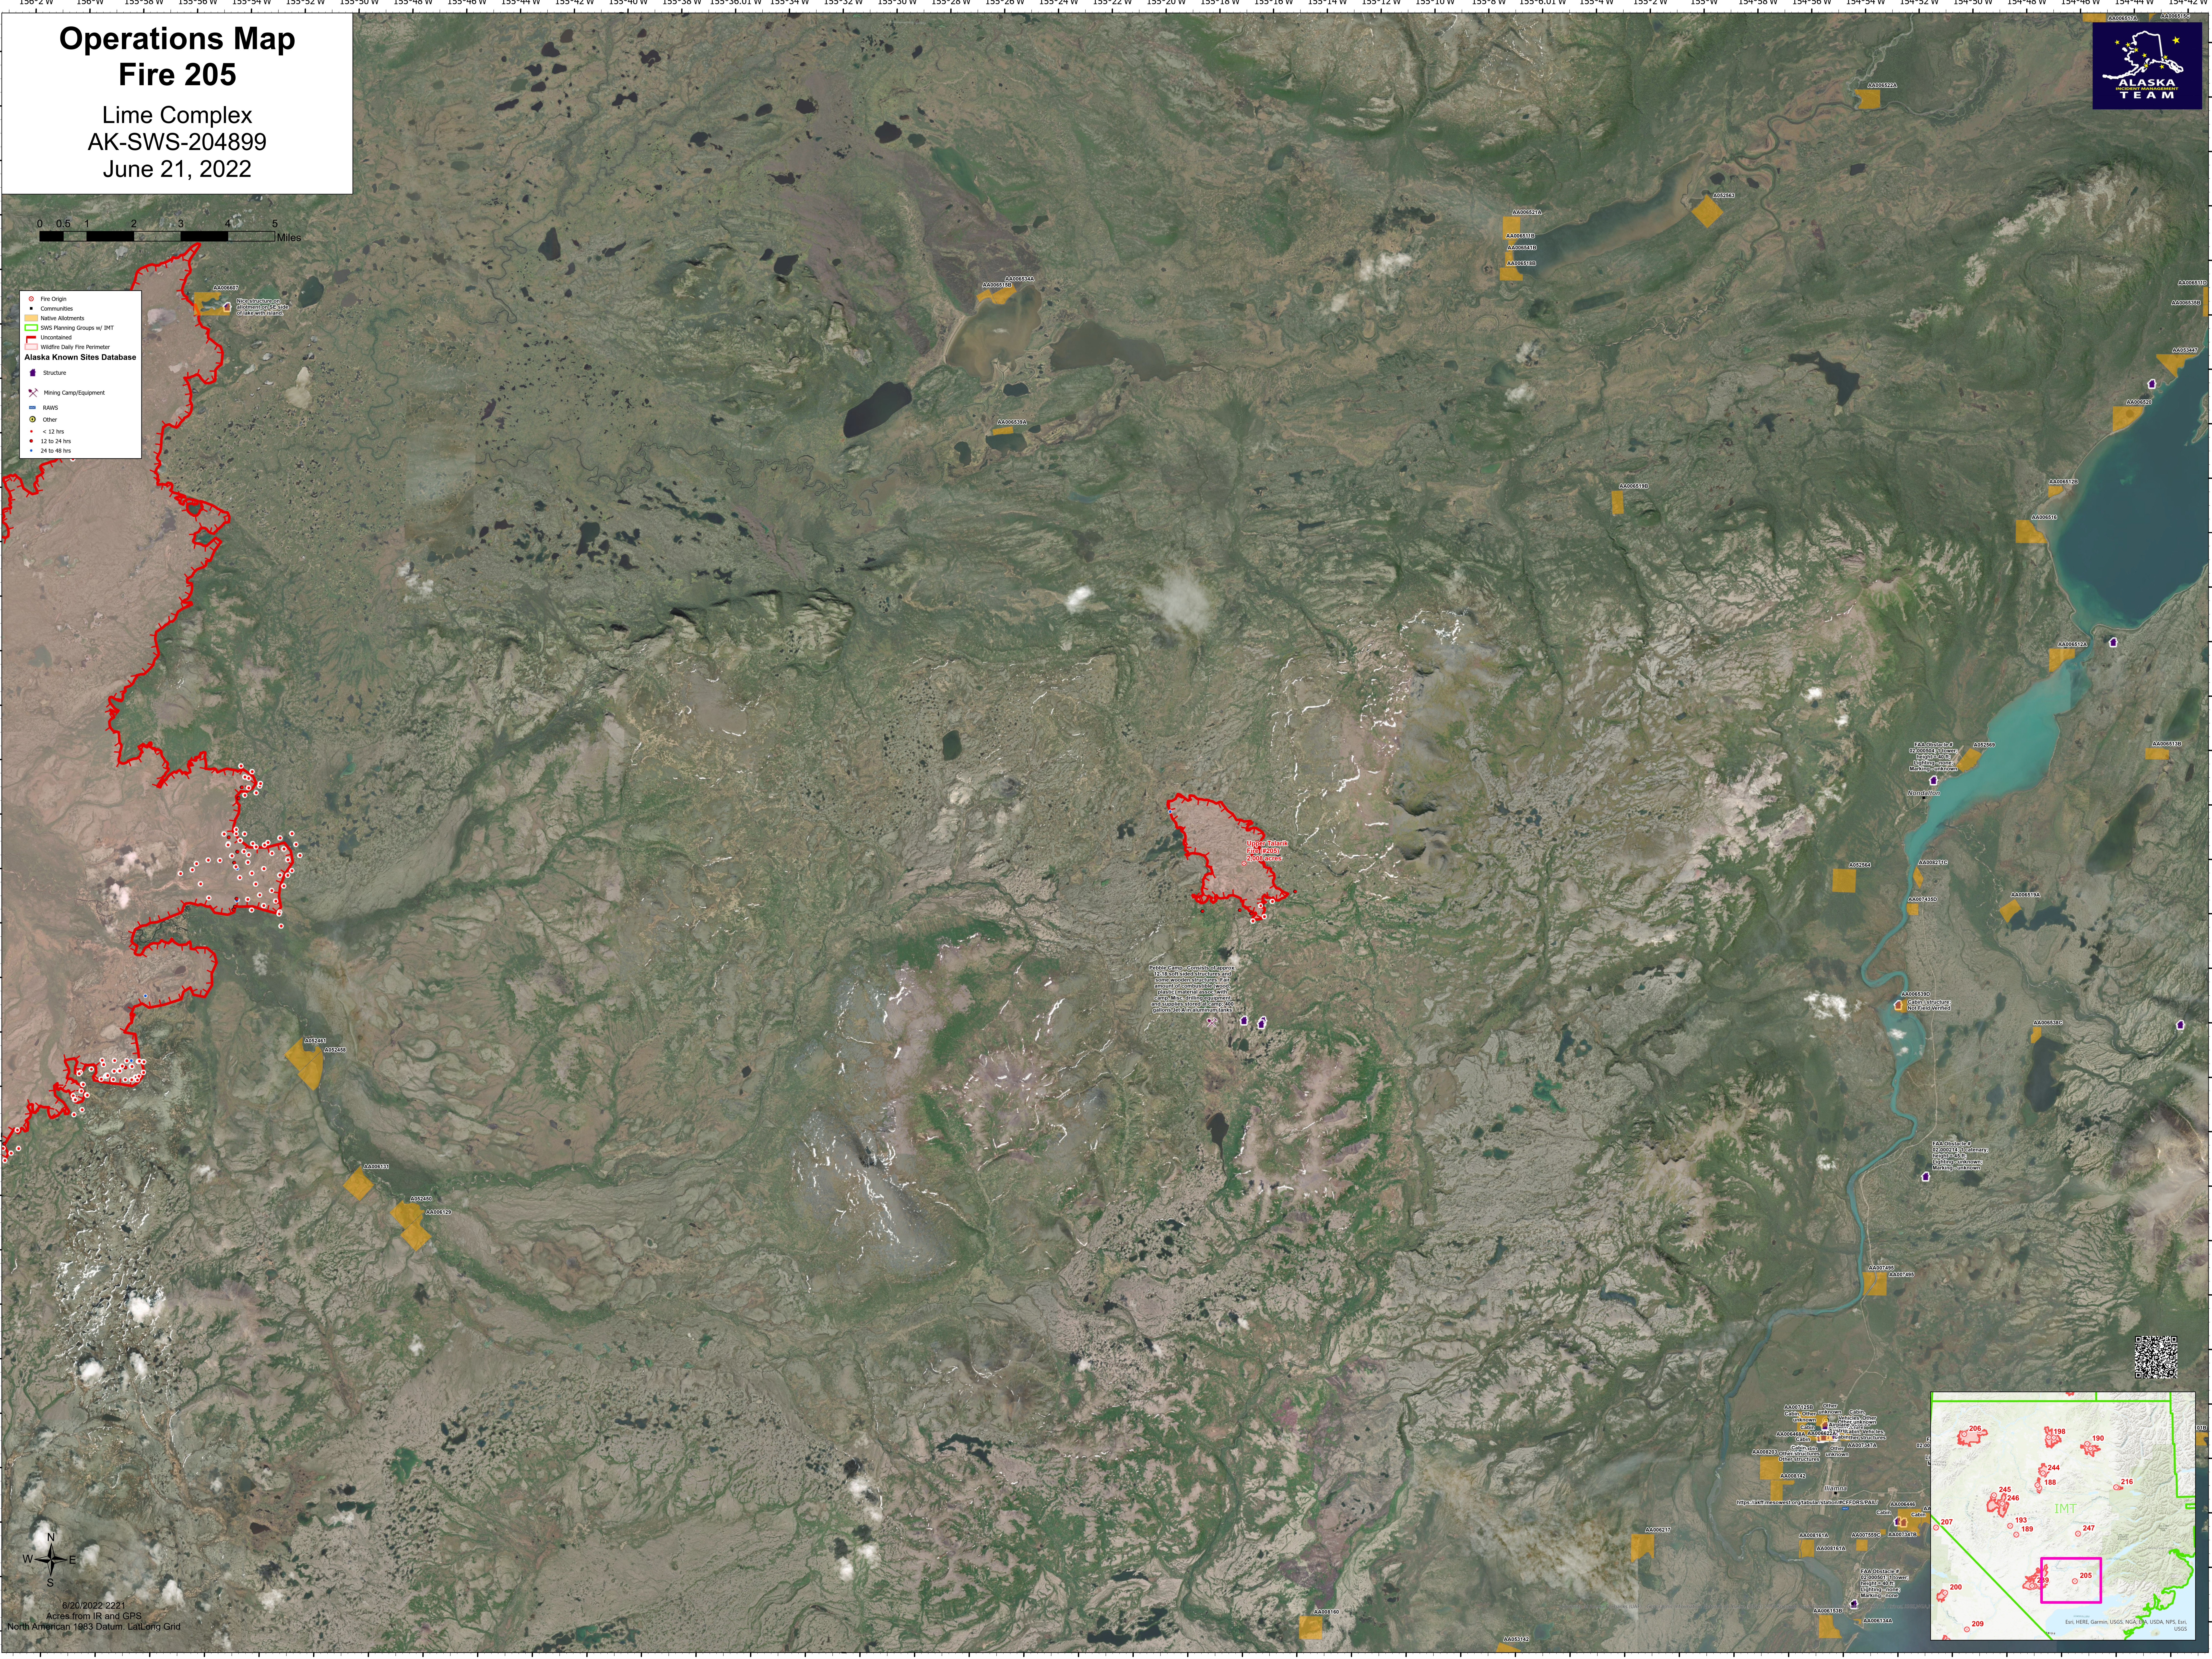

Operations Map Fire 205

Lime Complex
AK-SWS-204899
June 21, 2022

- Fire Origin
- Communities
- Native Allotments
- SWS Planning Groups w/ DMT
- Uncontaminated
- Wildfire Daily Fire Perimeter
- Alaska Known Sites Database
- Structure
- Mining Camp/Equipment
- RAWS
- Other
- < 12 hrs
- 12 to 24 hrs
- 24 to 48 hrs

Upper Blinn
Fire 205
2,000 Acres