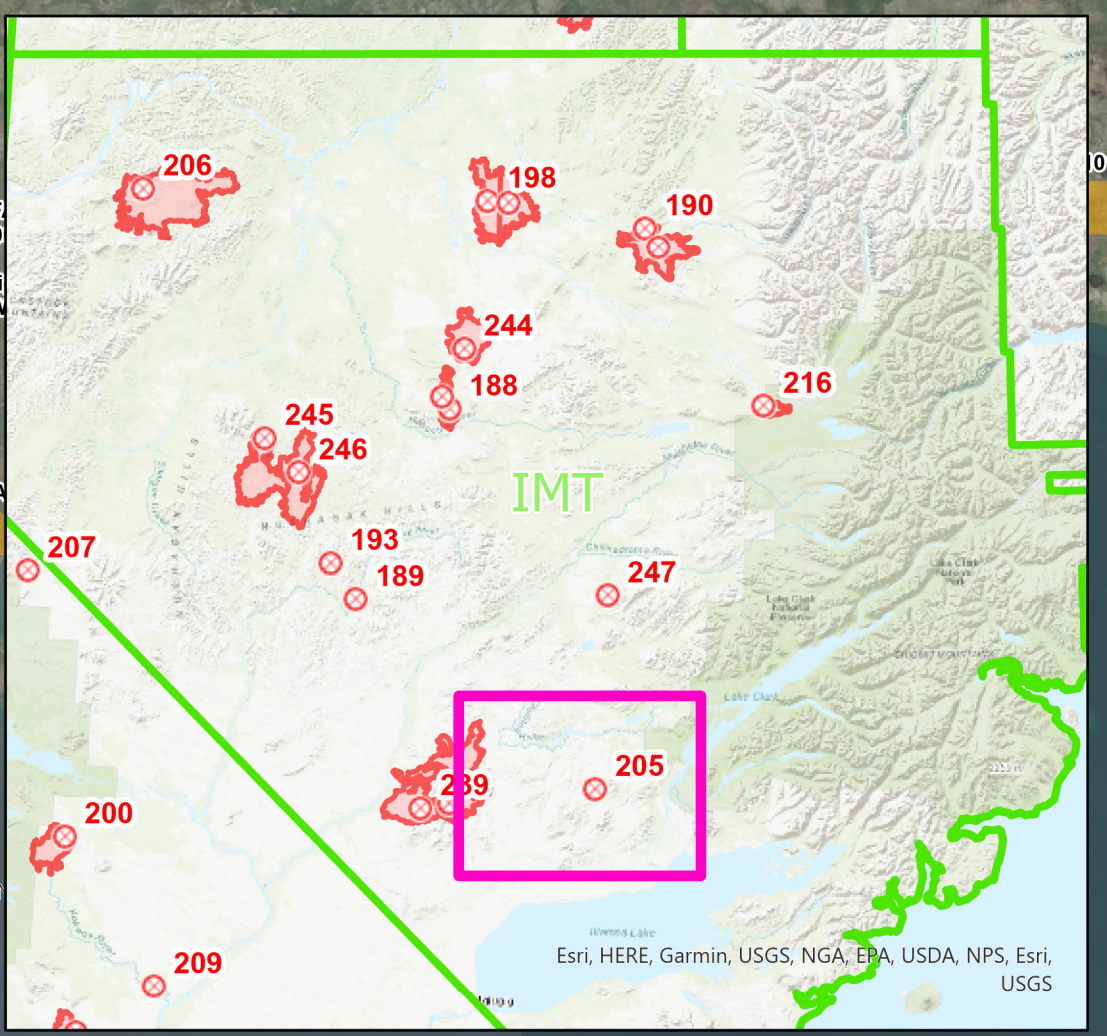

8/20/2022-2221
Acres from IR and GPS
North American 1983 Datum, LatLong Grid