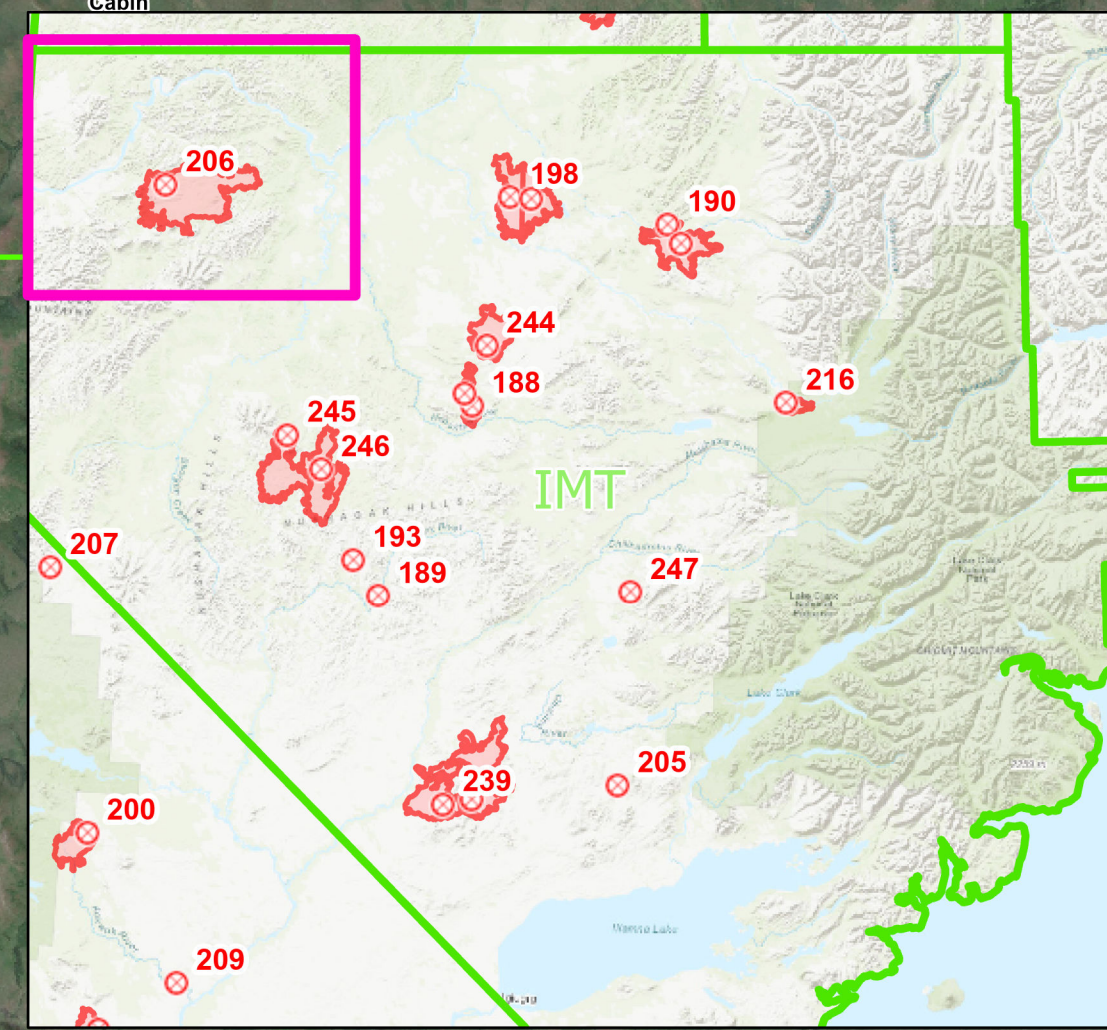

Operations Map

Fire 206

Lime Complex
AK-SWS-204899
June 21, 2022

- Communities
- Fire Origin
- Highway
- Native Allotments
- SWS Planning Groups w/ IMT
- Uncontained
- Wildfire Daily Fire Perimeter
- Alaska Known Sites Database
 - Structure
 - Communications
 - RAWS
 - Other
 - 24 to 48 hrs

6/20/2022 2:22Z
Ares from IR and GPS
North American 1983 Datum, LatLong Grid