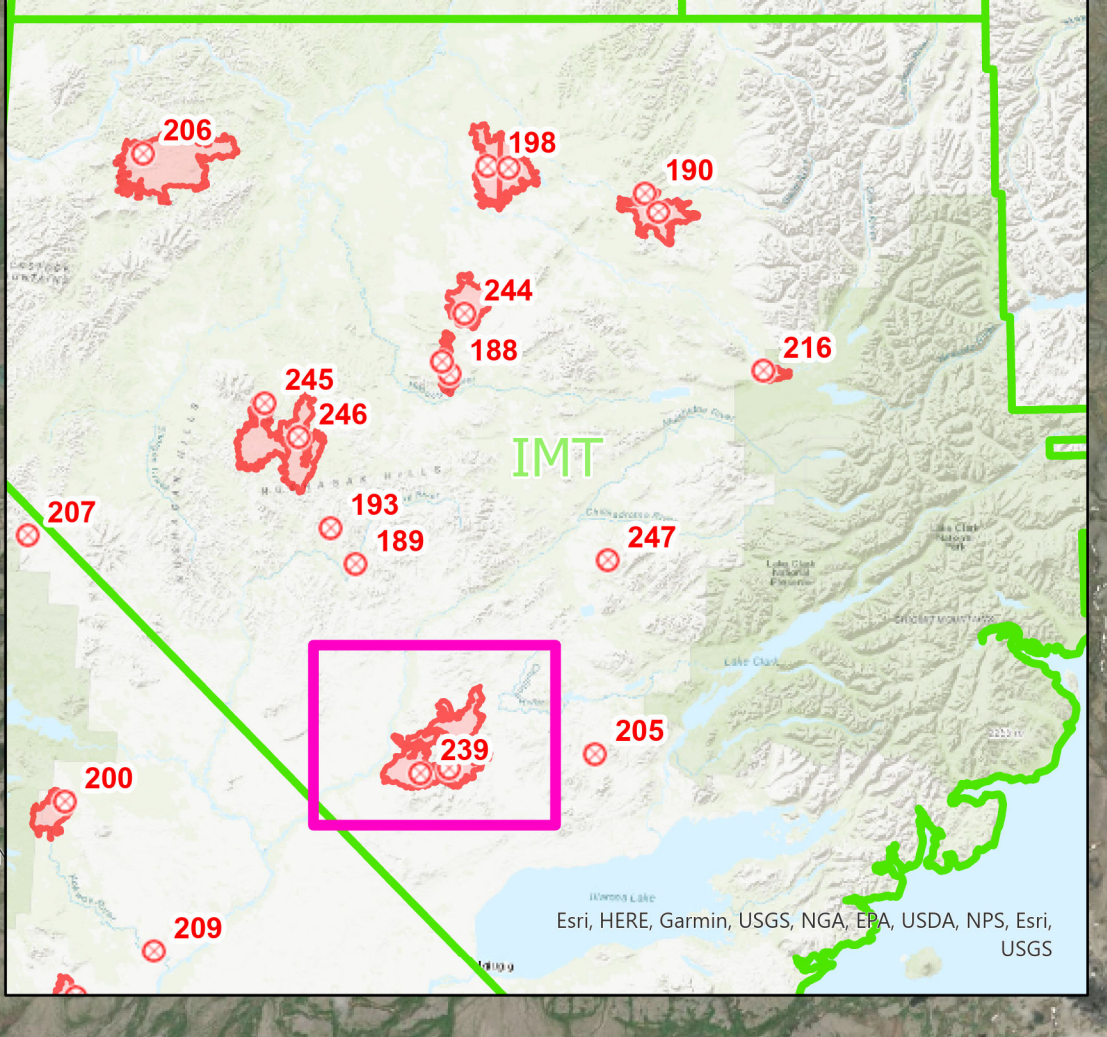

Operations Map Fire 240

Lime Complex
AK-SWS-204899
June 21, 2022

- Fire Origin
- Native Allotments
- SWS Planning Groups w/ IMT
- Uncontained
- Wildfire Daily Fire Perimeter
- Alaska Known Sites Database
- Structure
- < 12 hrs
- 12 to 24 hrs
- 24 to 48 hrs

Dike Creek Fire (P23)
41,600 acres

Koktuli River
Fire (P20)
61,840 acres

6/20/2022 2231
Acres from IR and GPS
North American 1983 Datum, Lat/Long Grid