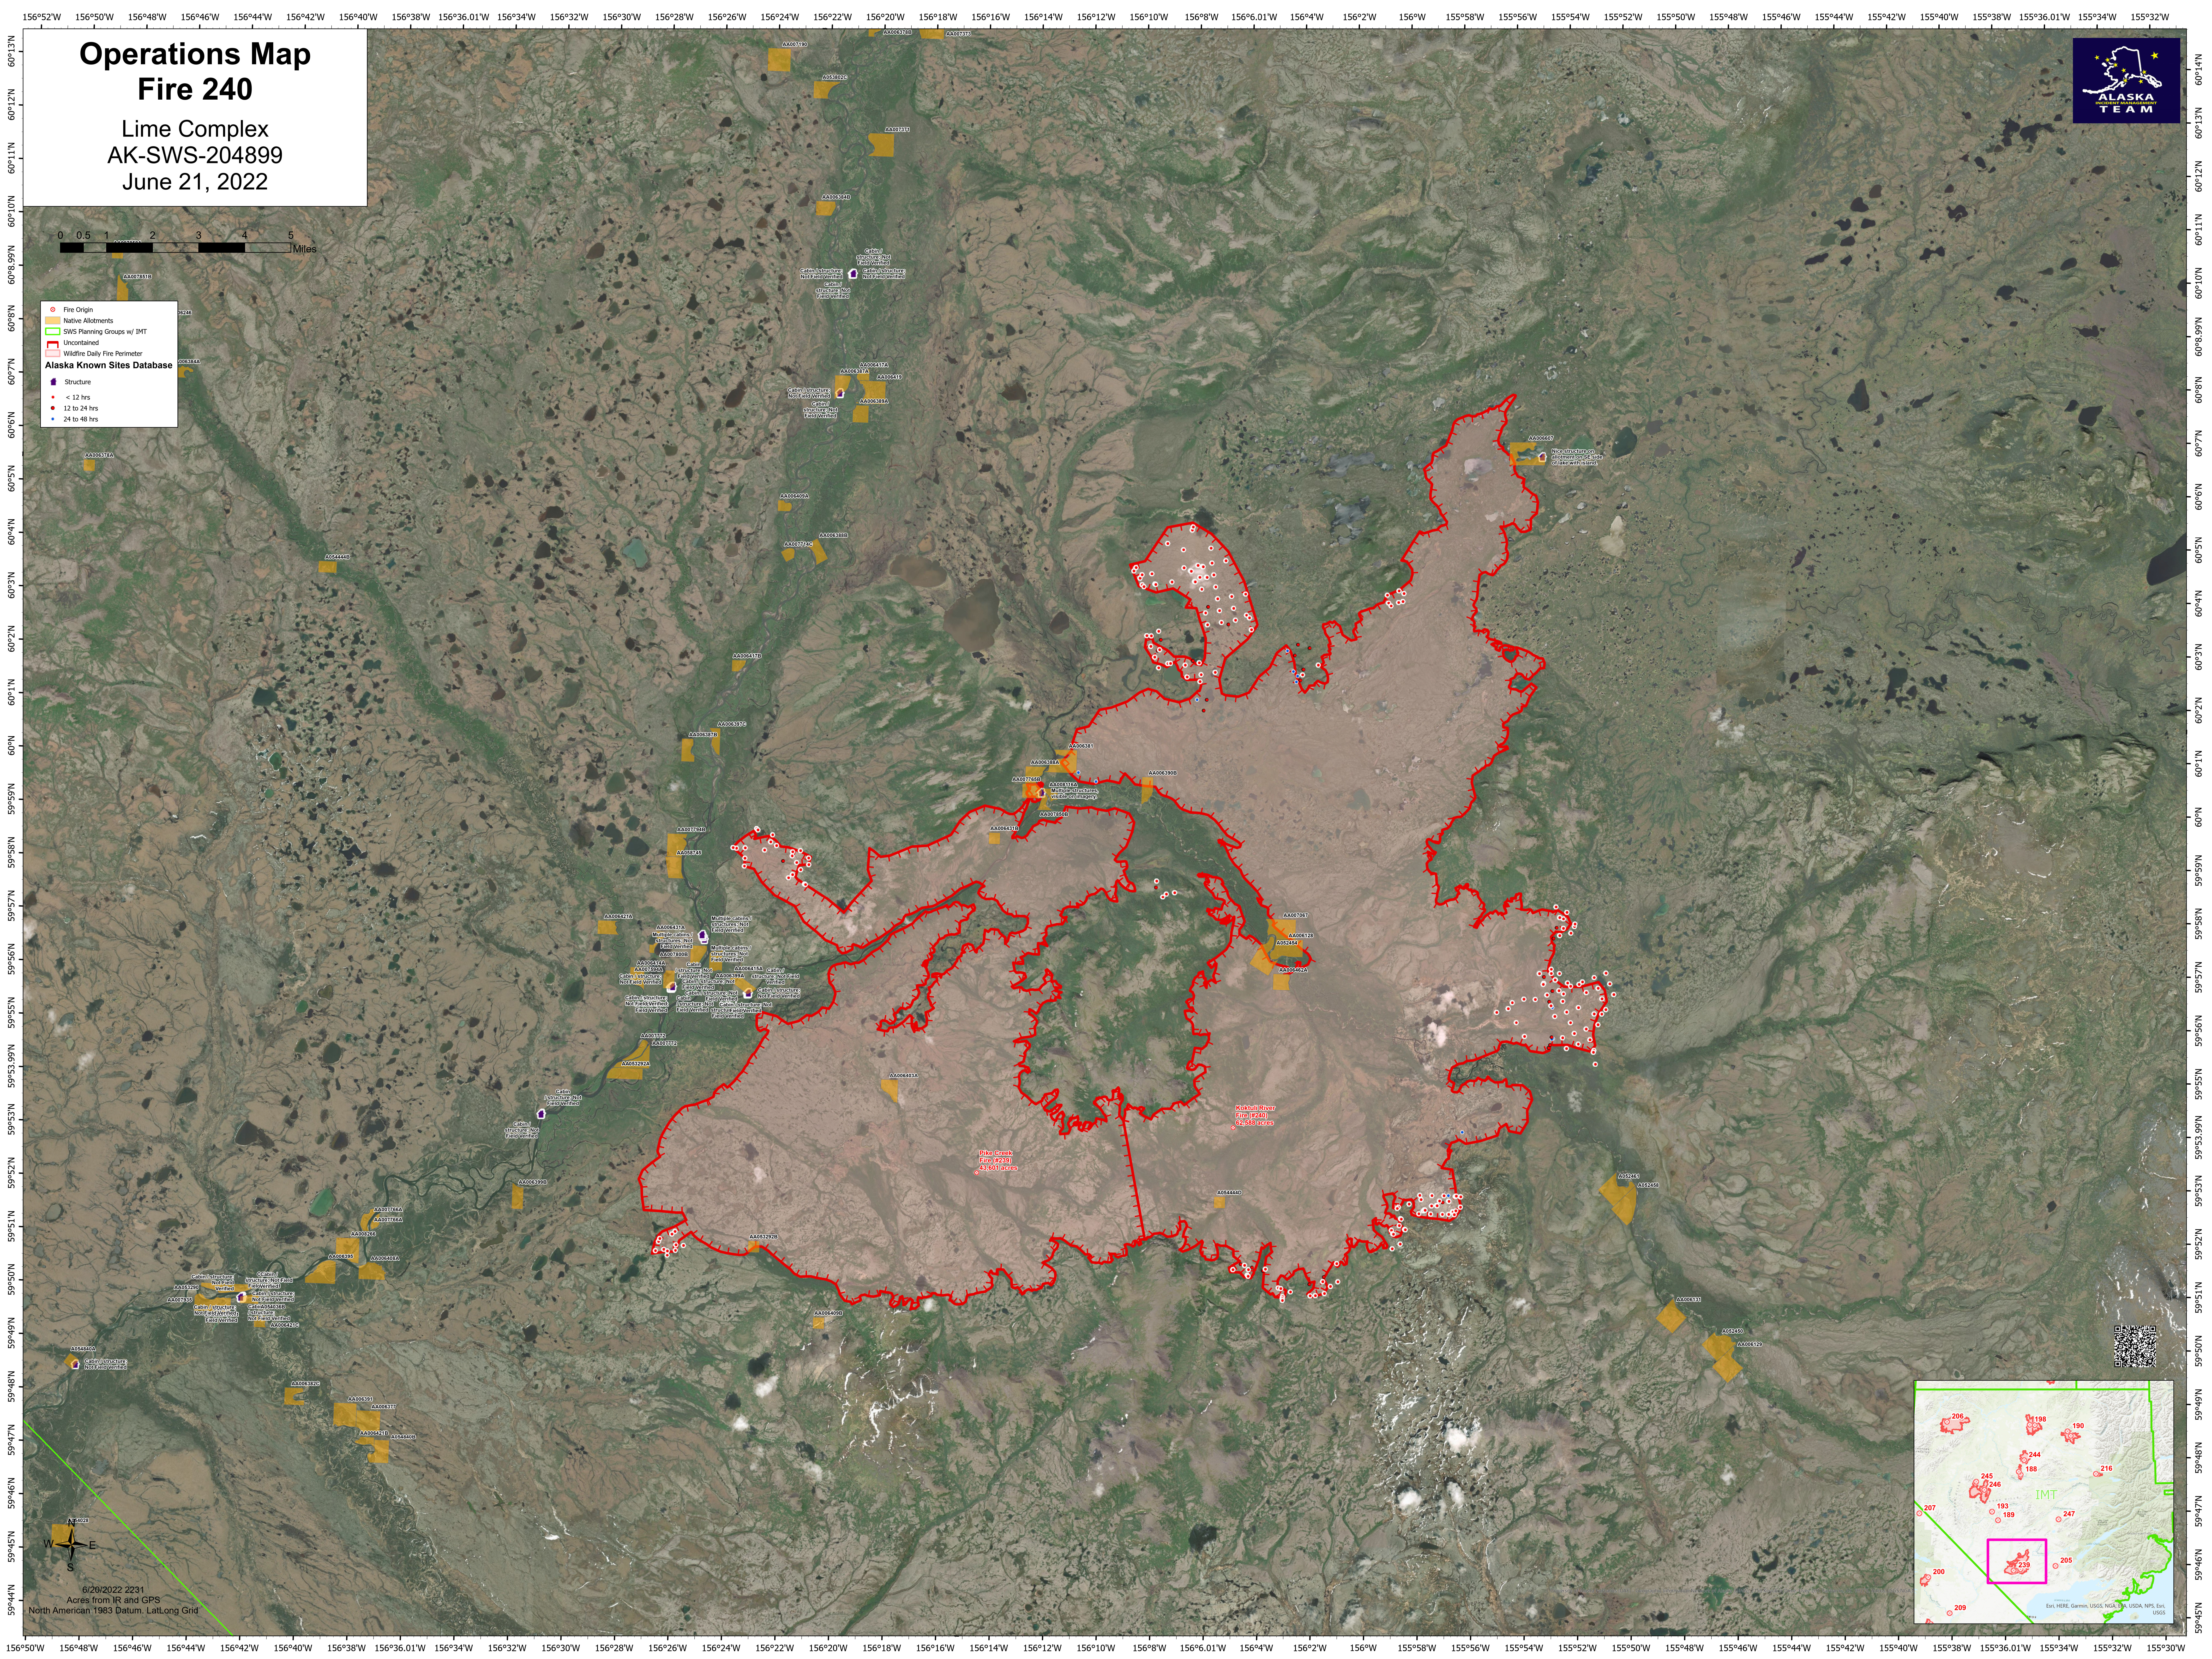

Operations Map Fire 240

Lime Complex
AK-SWS-204899
June 21, 2022

- Fire Origin
- Native Allotments
- SWS Planning Groups w/ IMT
- Uncontained
- Wildfire Daily Fire Perimeter
- Alaska Known Sites Database
- Structure
- < 12 hrs
- 12 to 24 hrs
- 24 to 48 hrs

Dike Creek Fire (P23)
41,600 acres

Koktuli River
Fire (P20)
61,840 acres

6/20/2022 2231
Acres from IR and GPS
North American 1983 Datum, Lat/Long Grid