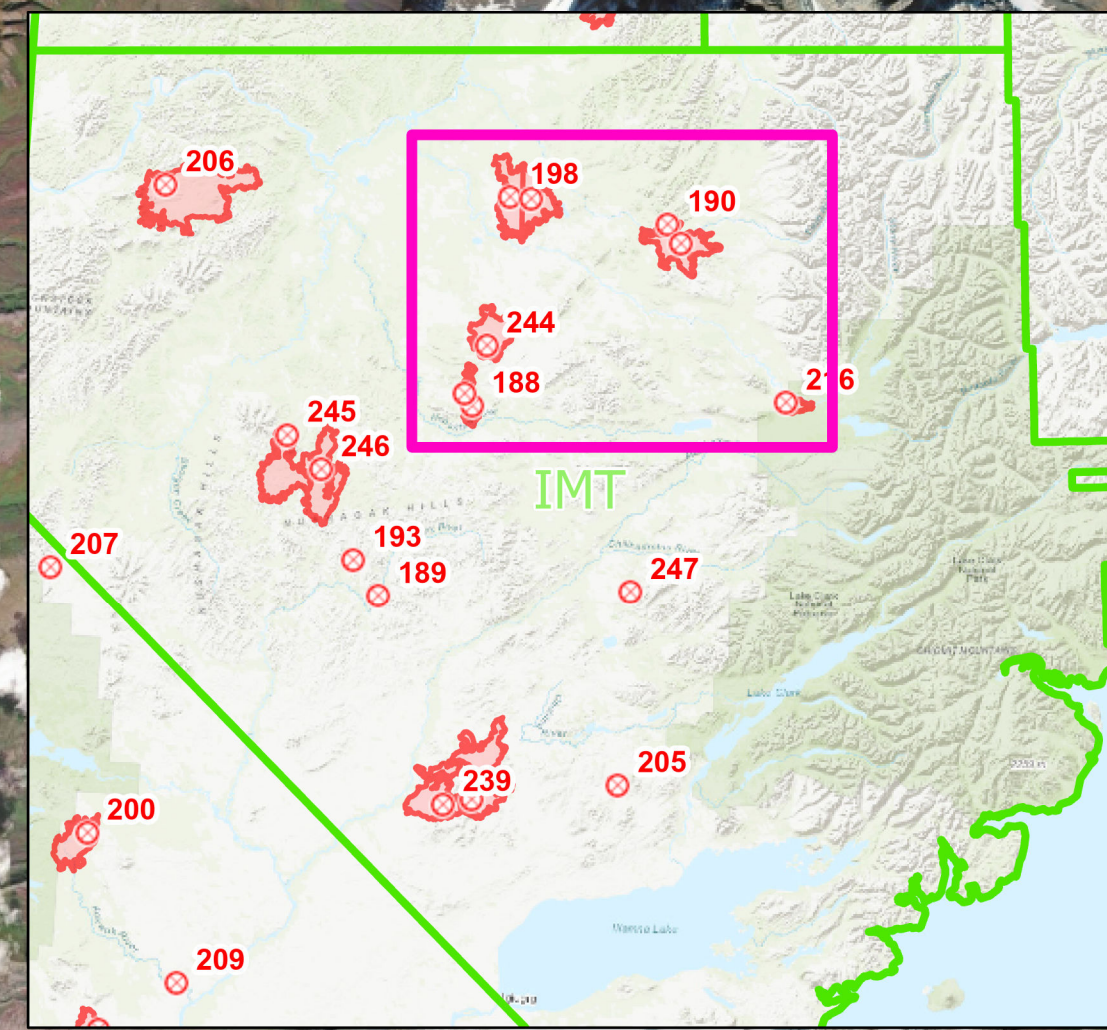

# Operations Map North Group

Lime Complex  
AK-SWS-204899  
June 21, 2022

- Communities
  - Fire Origin
  - Native Allotments
  - SWS Planning Groups w/ IMT
  - Uncontained
  - Wildfire Daily Fire Perimeter
- Alaska Known Sites Database
- Structure
  - Camp
  - Communications
  - RAWS
  - 24 to 48 hrs

6/20/2022 2240  
Acres from IR and GPS  
North American 1983 Datum, LatLong Grid