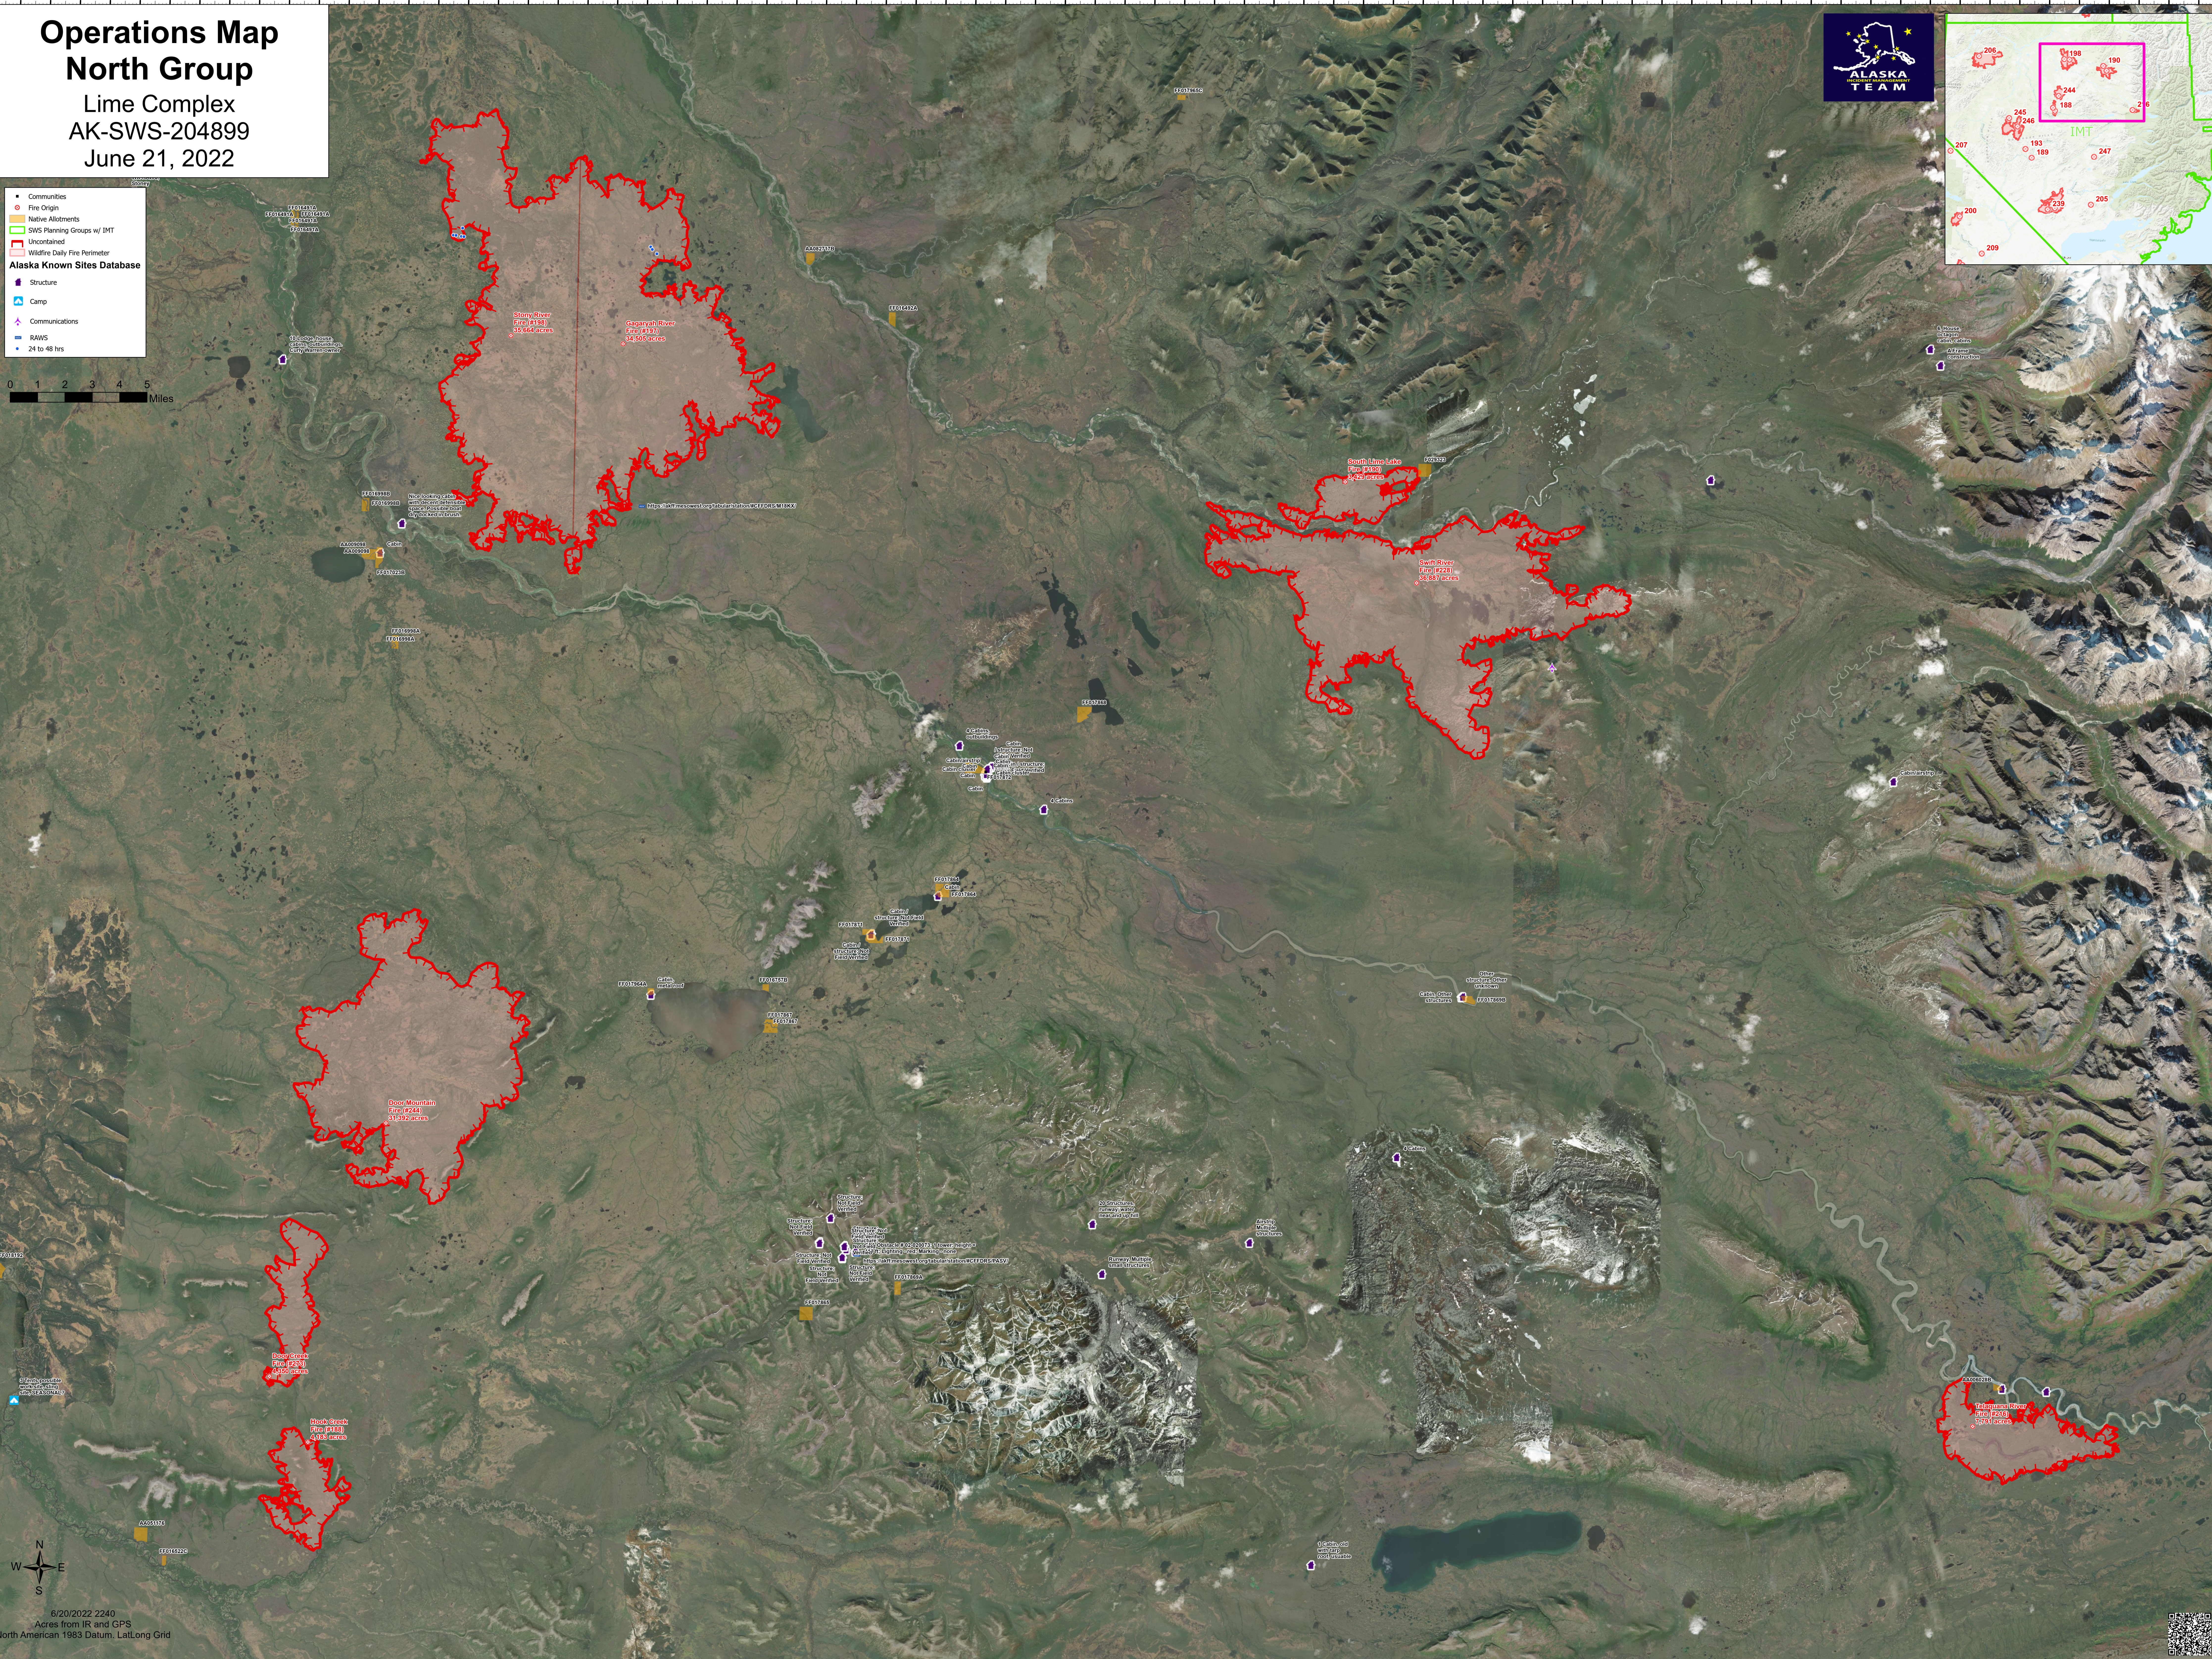

# Operations Map North Group

Lime Complex  
AK-SWS-204899  
June 21, 2022

- Communities
  - Fire Origin
  - Native Allotments
  - SWS Planning Groups w/ IMT
  - Uncontained
  - Wildfire Daily Fire Perimeter
- Alaska Known Sites Database
- Structure
  - Camp
  - Communications
  - RAWS
  - 24 to 48 hrs

6/20/2022 2240  
Acres from IR and GPS  
North American 1983 Datum, LatLong Grid