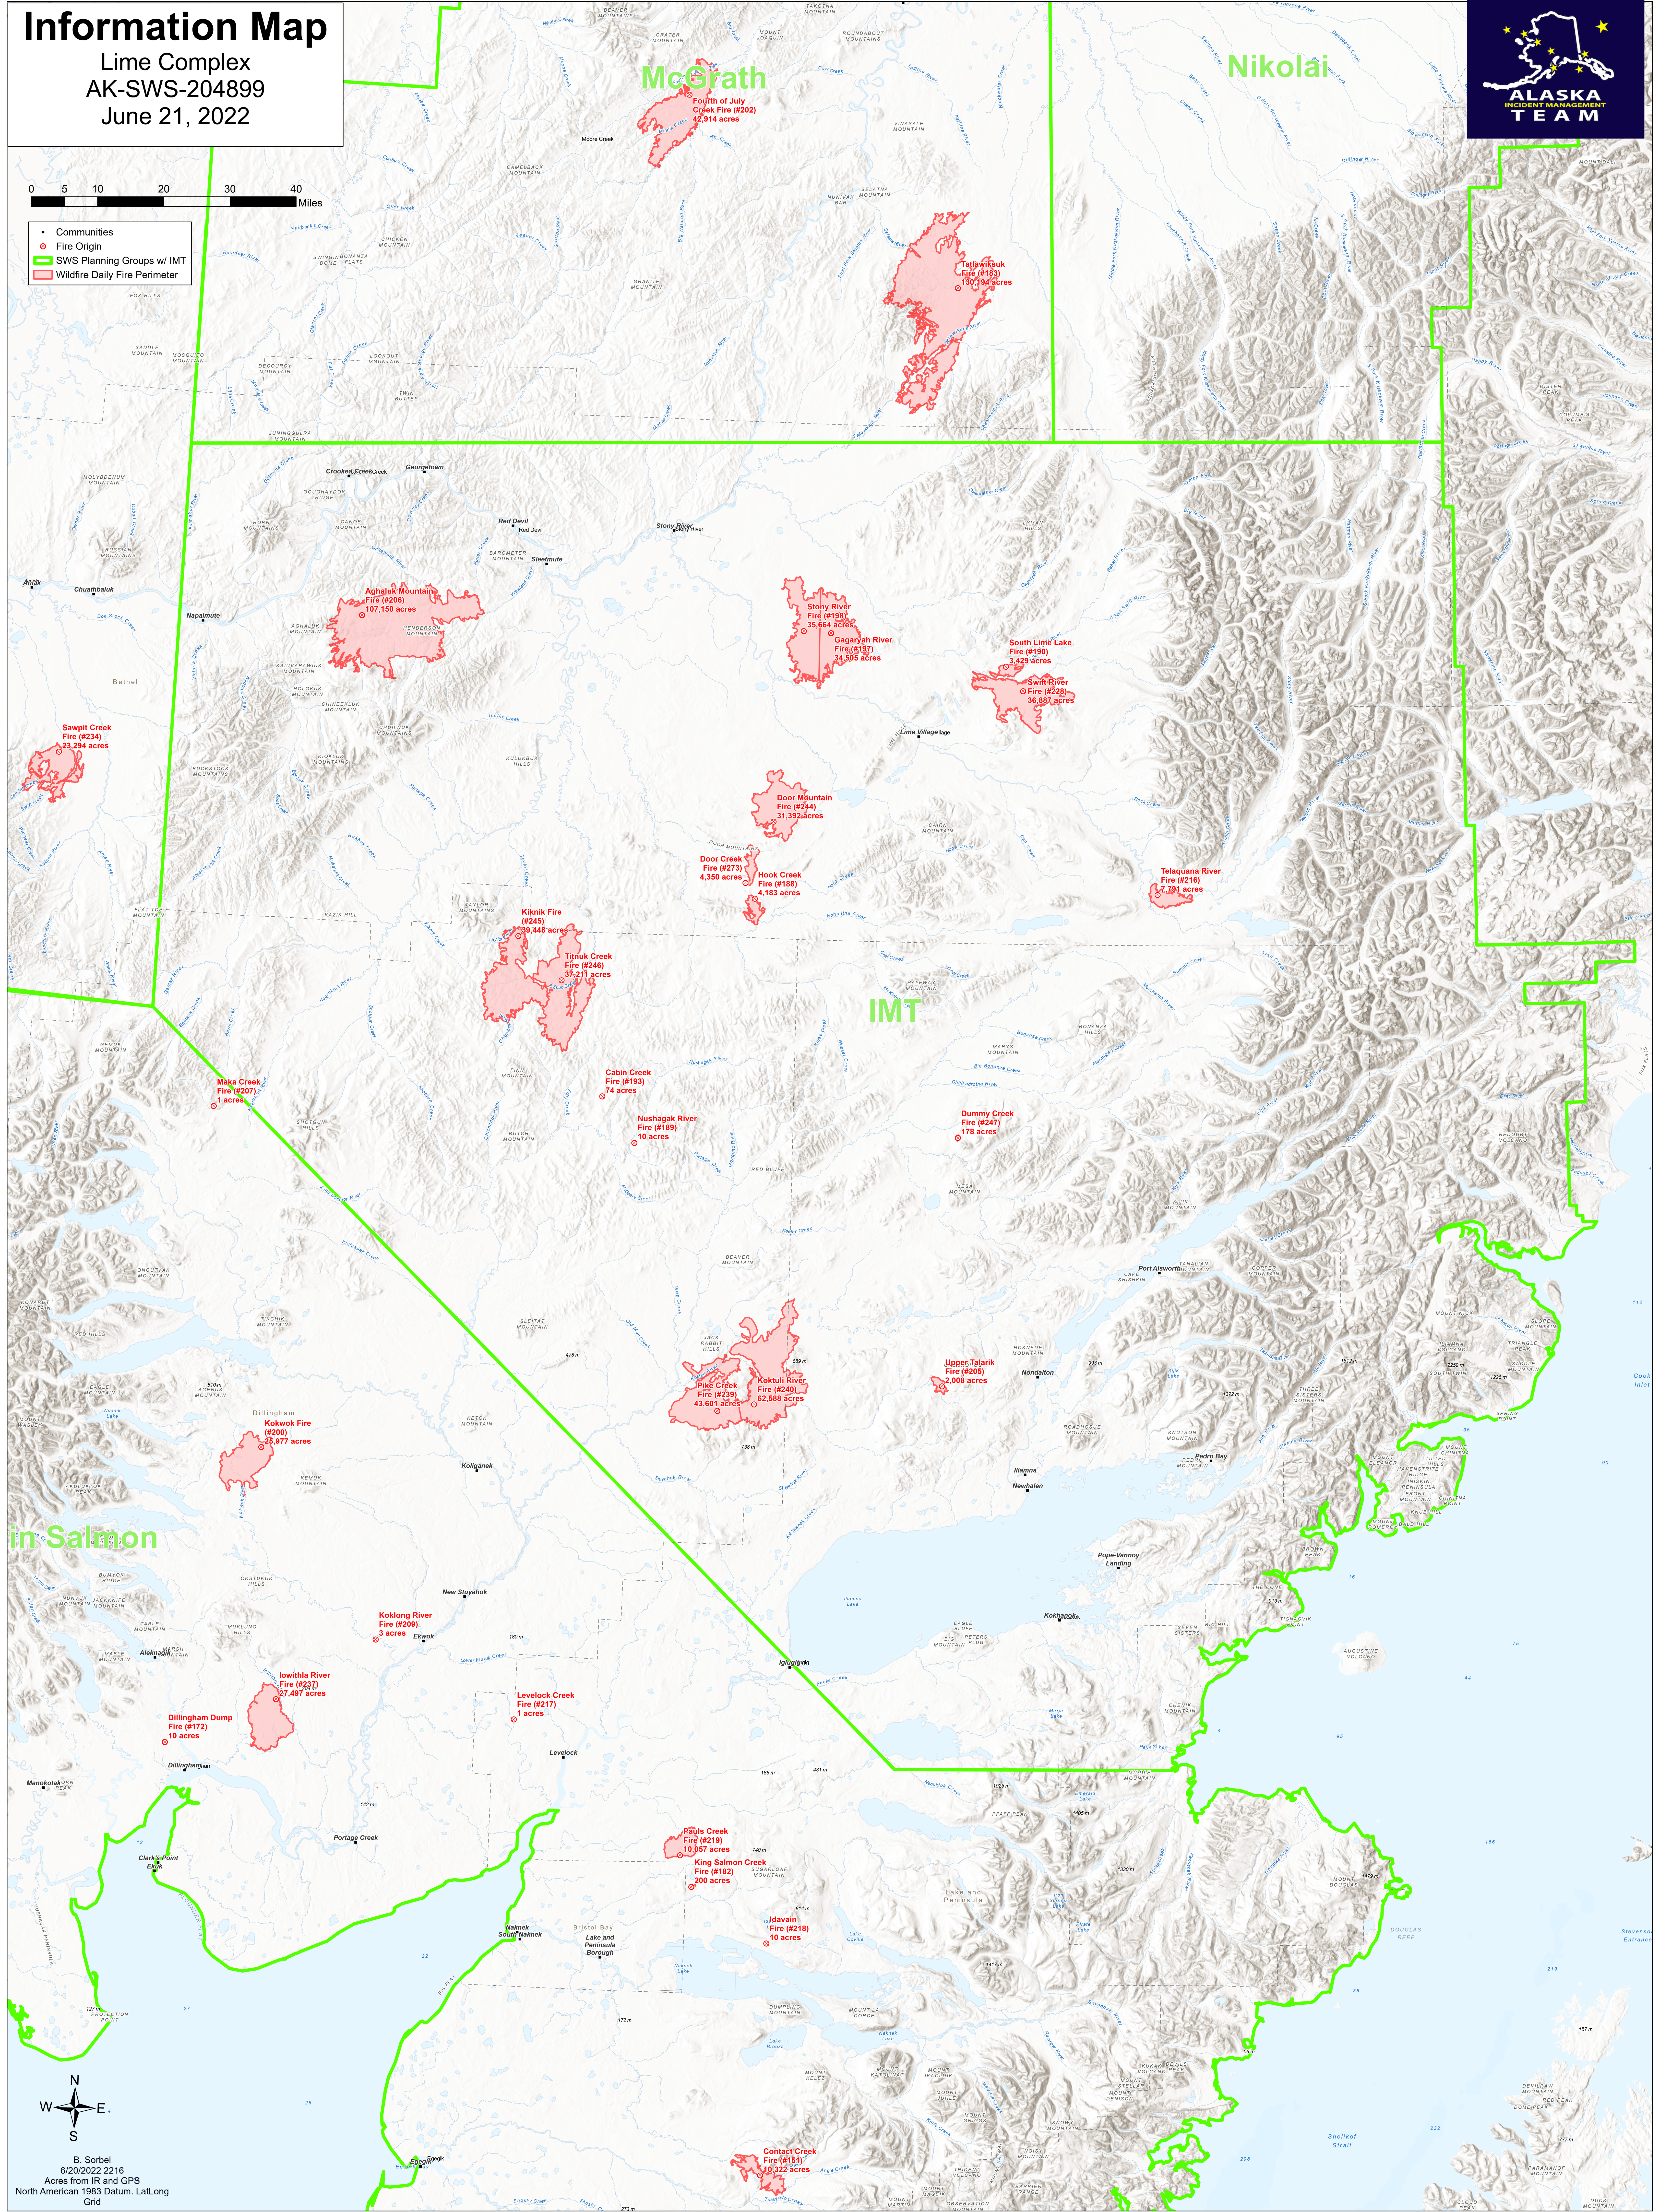

Information Map

Lime Complex
AK-SWS-204899
June 21, 2022

0 5 10 20 30 40 Miles

- Communities
- Fire Origin
- ▭ SWS Planning Groups w/ IMT
- ▭ Wildfire Daily Fire Perimeter

McGrath

Nikolai

IMT

in Salmon

Fourth of July Creek Fire (#202)
42,914 acres

Tatliwikuk Fire (#193)
130,194 acres

Aghatuk Mountain Fire (#208)
107,150 acres

Stony River Fire (#191)
35,664 acres

Gagayah River Fire (#197)
34,805 acres

South Lime Lake Fire (#190)
3,429 acres

Swift River Fire (#220)
36,887 acres

Sawpit Creek Fire (#234)
23,294 acres

Door Mountain Fire (#244)
31,332 acres

Door Creek Fire (#273)
4,350 acres

Hook Creek Fire (#188)
4,183 acres

Telaquana River Fire (#216)
7,781 acres

Koktuli River Fire (#240)
62,588 acres

Upper Talarik Fire (#205)
2,008 acres

Kokwok Fire (#200)
25,977 acres

Koklong River Fire (#209)
3 acres

Levelock Creek Fire (#217)
1 acres

Dillingham Dump Fire (#172)
10 acres