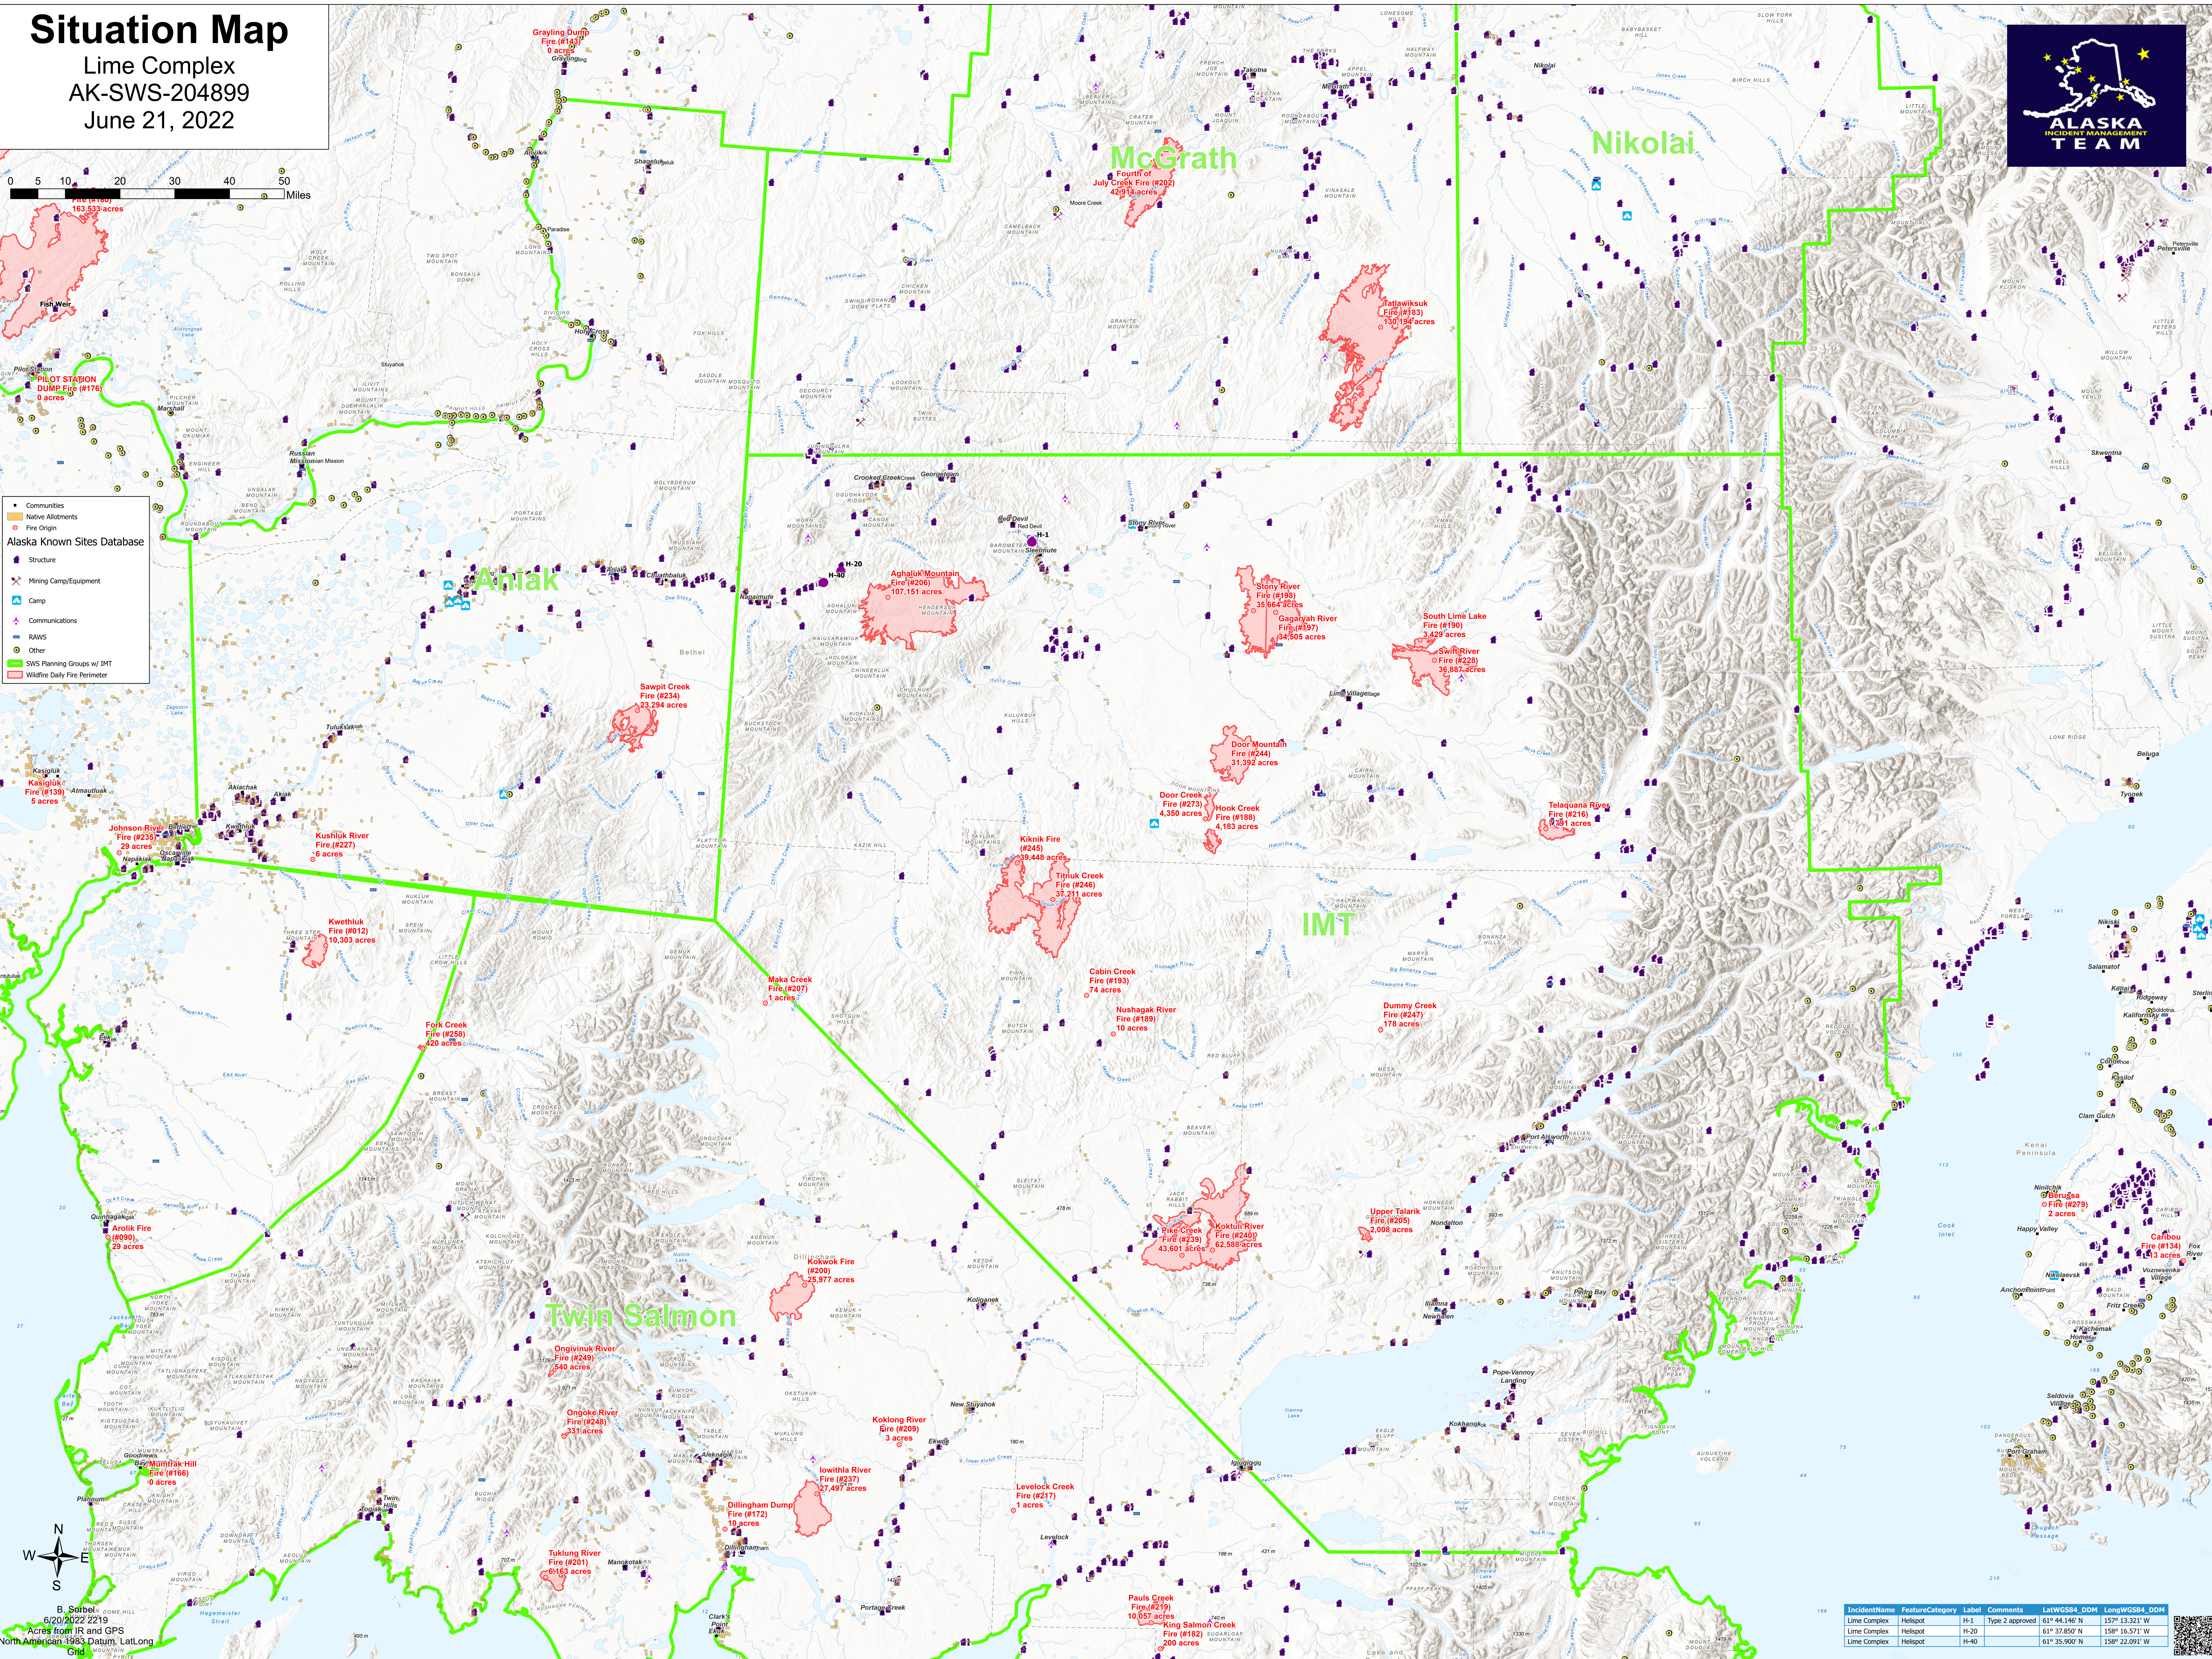

# Situation Map

Lime Complex  
AK-SWS-204899  
June 21, 2022

- Communities
- Native Allotments
- Fire Origin
- Alaska Known Sites Database
- Structure
- Mining Camp/Equipment
- Camp
- Communications
- RAWS
- Other
- SWS Planning Groups w/ IMT
- Wildfire Daily Fire Perimeter

B. Sobhan  
6/20/2022 22:10  
North American 1983 Datum, Lat,Long  
GCS

IncidentName	FeatureCategory	Label	Comments	LUWGS84_DDM	LongUGS84_DDM
Lime Complex	Hellspot	H-1	Type 2 approved	61° 44.146' N	157° 13.221' W
Lime Complex	Hellspot	H-20		61° 37.850' N	158° 16.571' W
Lime Complex	Hellspot	H-40		61° 35.900' N	158° 22.091' W