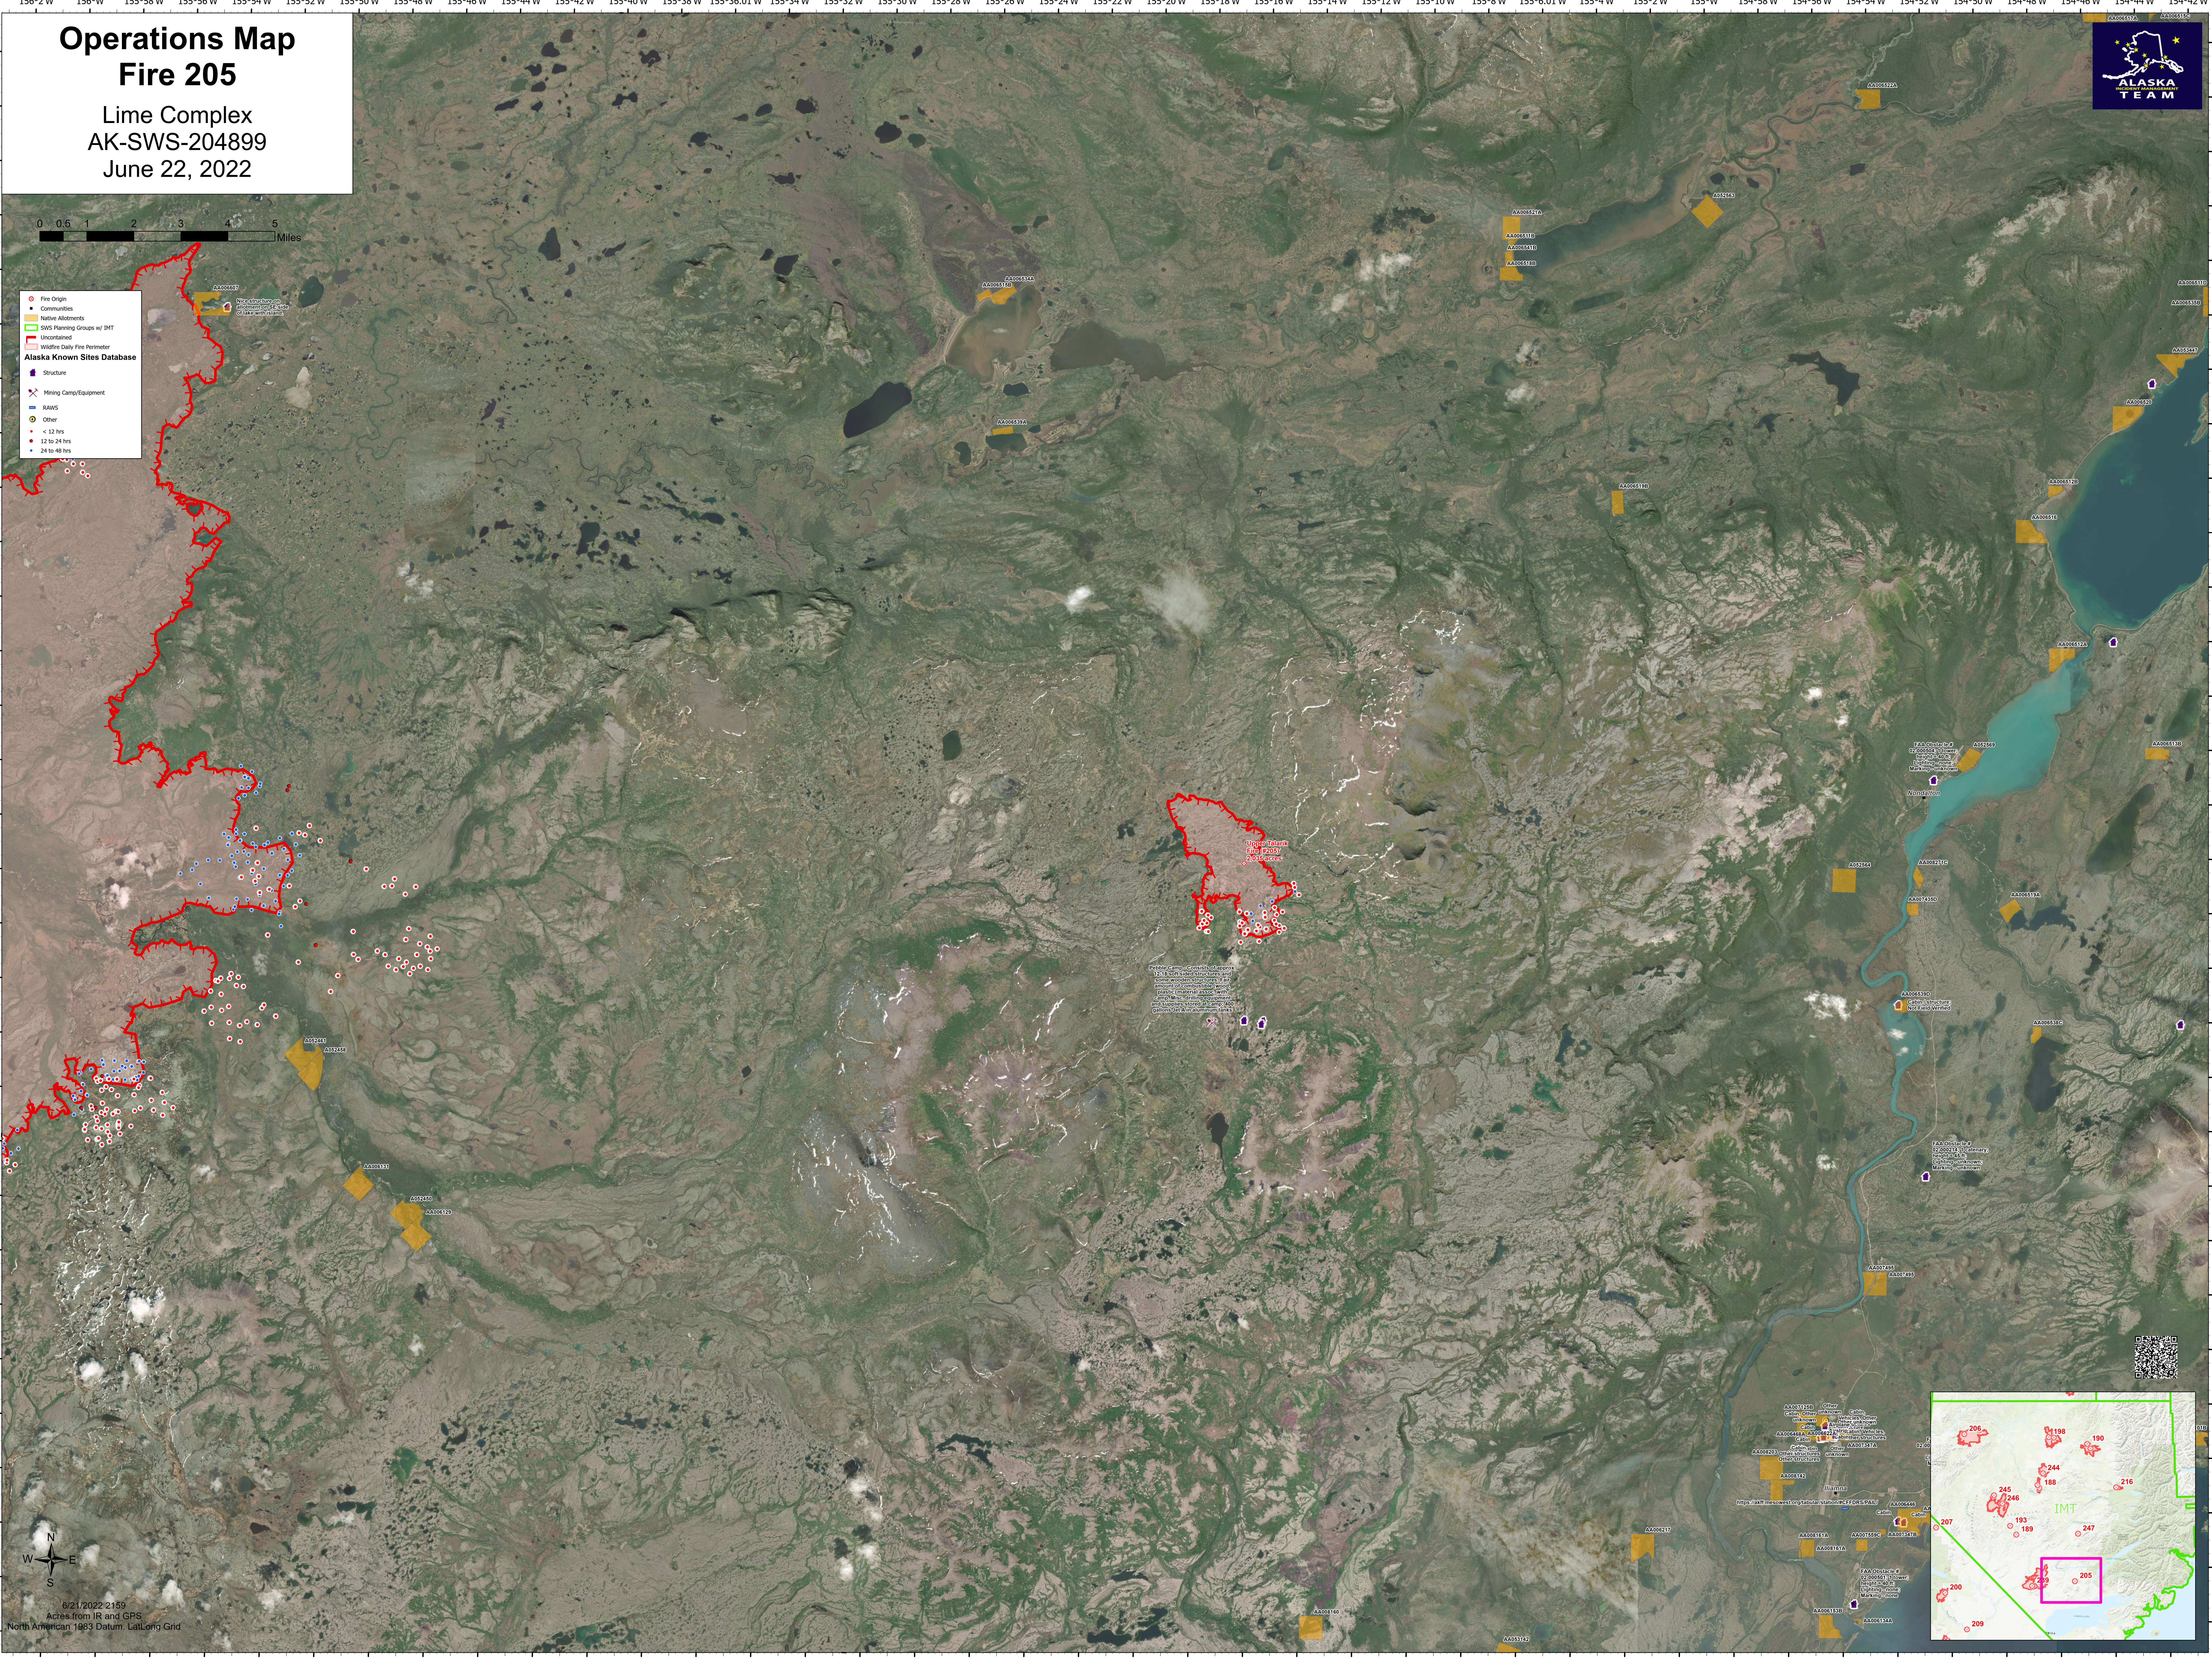

Operations Map Fire 205

Lime Complex
AK-SWS-204899
June 22, 2022

- Fire Origin
- Communities
- Native Allotments
- SWS Planning Groups w/ DMT
- Uncontaminated
- Wildfire Daily Fire Perimeter
- Alaska Known Sites Database
- Structure
- Mining Camp/Equipment
- RAWS
- Other
- < 12 hrs
- 12 to 24 hrs
- 24 to 48 hrs

6/21/2022 2:15P
Acres from IR and GPS
North American 1983 Datum, Lat/Long Grid