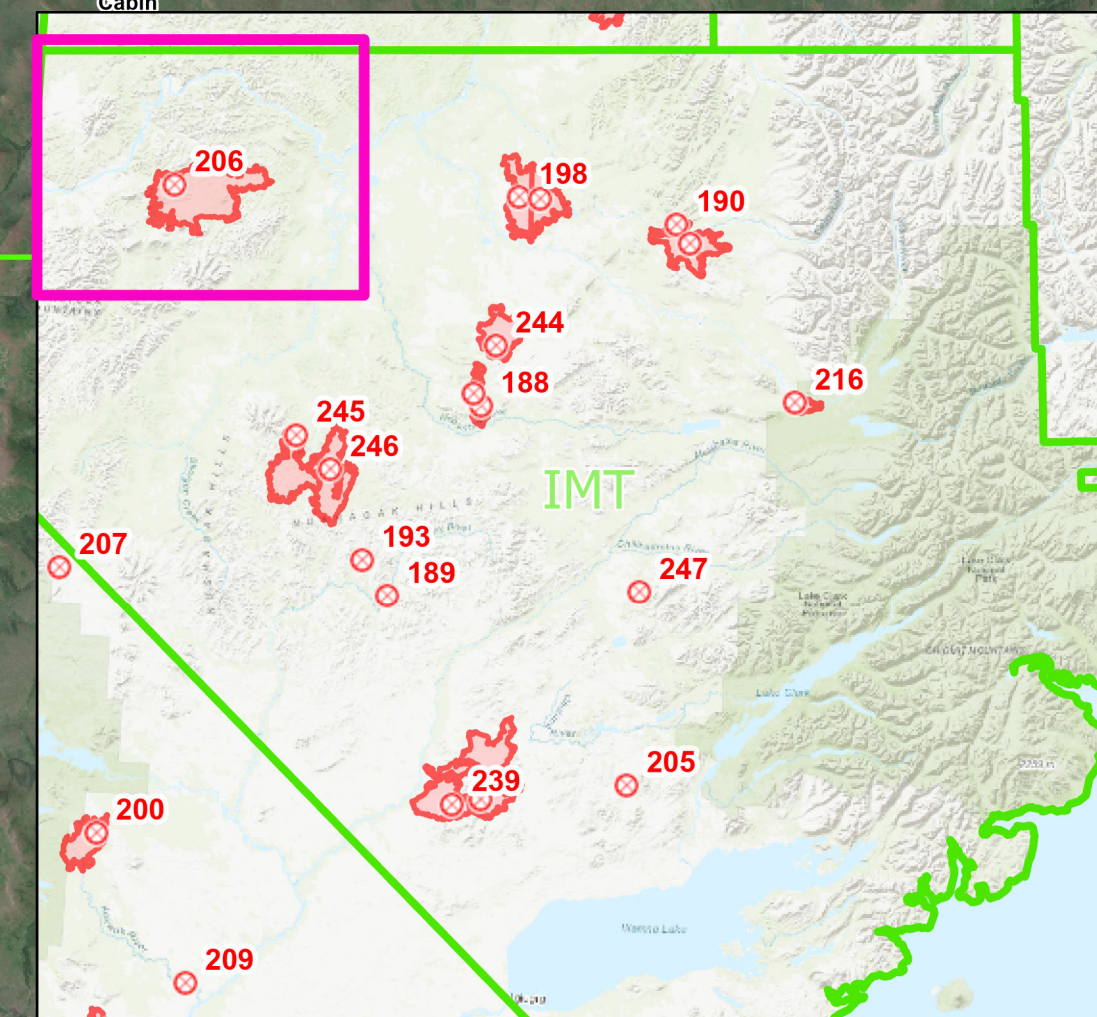

# Operations Map

## Fire 206

Lime Complex  
AK-SWS-204899  
June 22, 2022

- Communities
- Fire Origin
- Highway
- Reservoir
- Native Allotments
- SWS Planning Groups w/ IMT
- Uncertainty
- Wildfire Daily Fire Perimeter
- Alaska Known Sites Database
- Structure
- Communications
- RAWS
- Other

6/21/2022 2207  
Ares from IR and GPS  
North American 1983 Datum, LatLong Grid