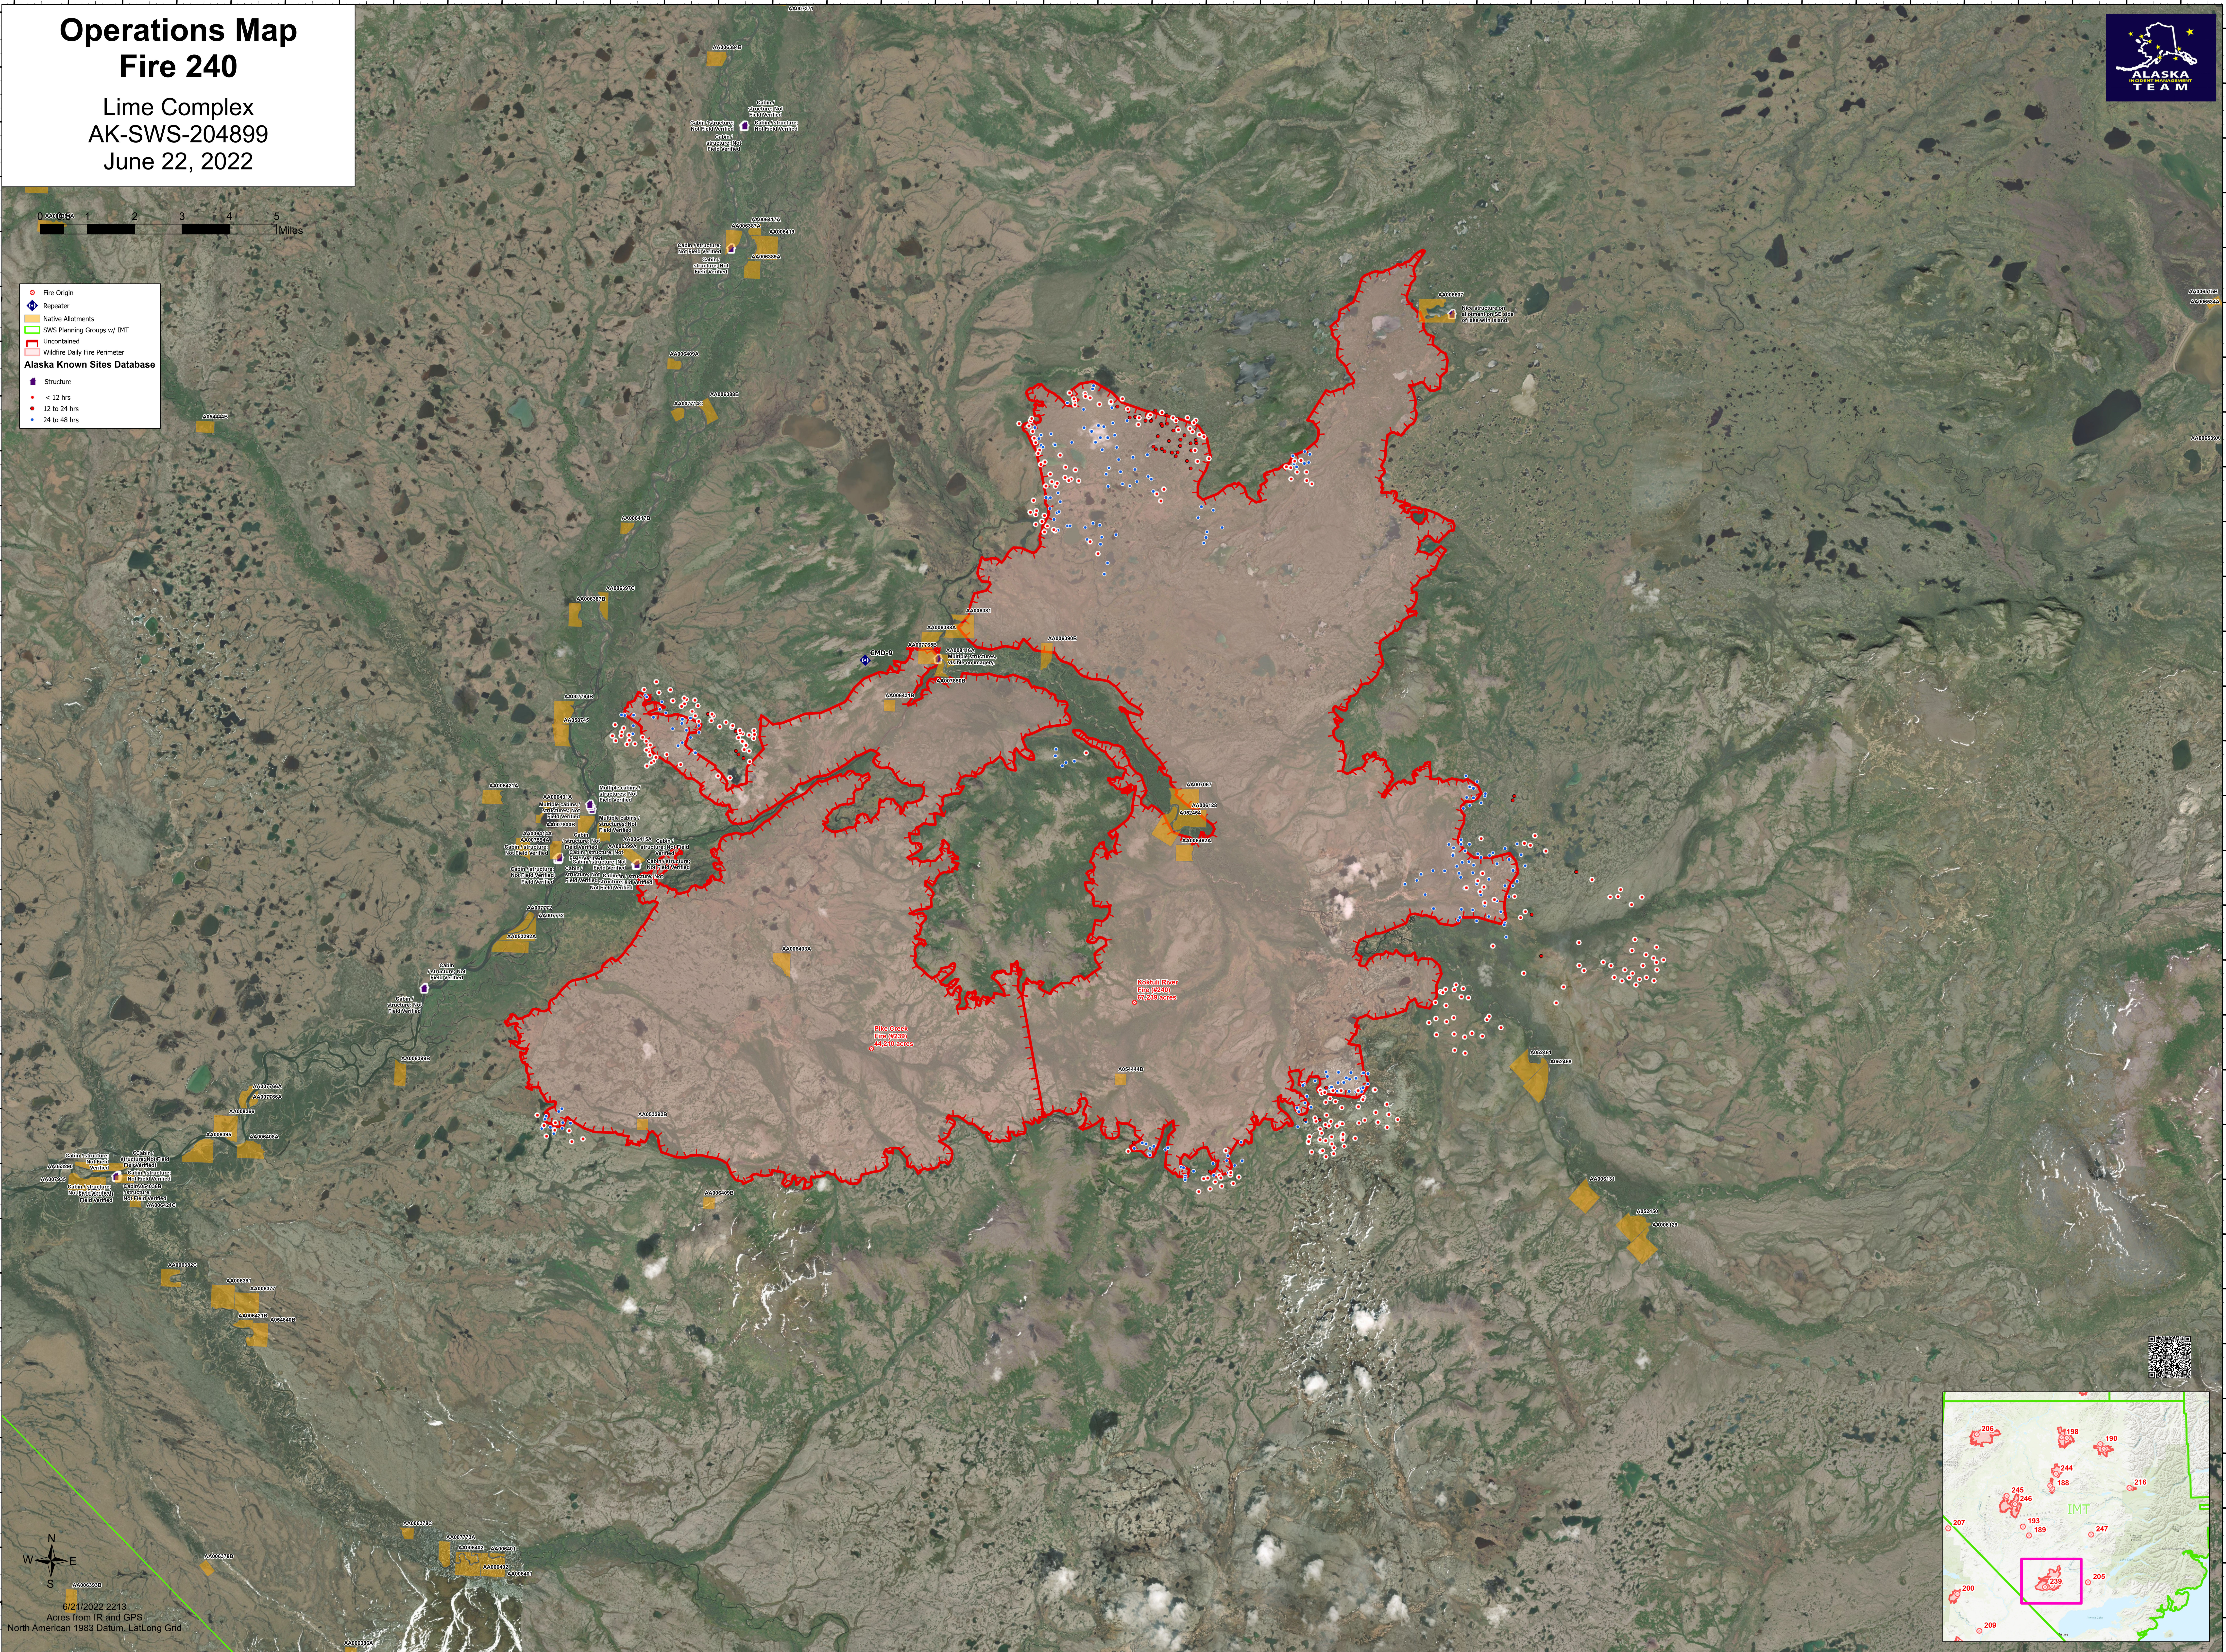

Operations Map Fire 240

Lime Complex
AK-SWS-204899
June 22, 2022

- Fire Origin
- Repeater
- Native Allotments
- SWS Planning Groups w/ IMT
- Uncounted
- Wildfire Daily Fire Perimeter
- Alaska Known Sites Database
- Structure
 - < 12 hrs
 - 12 to 24 hrs
 - 24 to 48 hrs

6/21/2022 22:13
Acres from IR and GPS
North American 1983 Datum, LatLong Grid