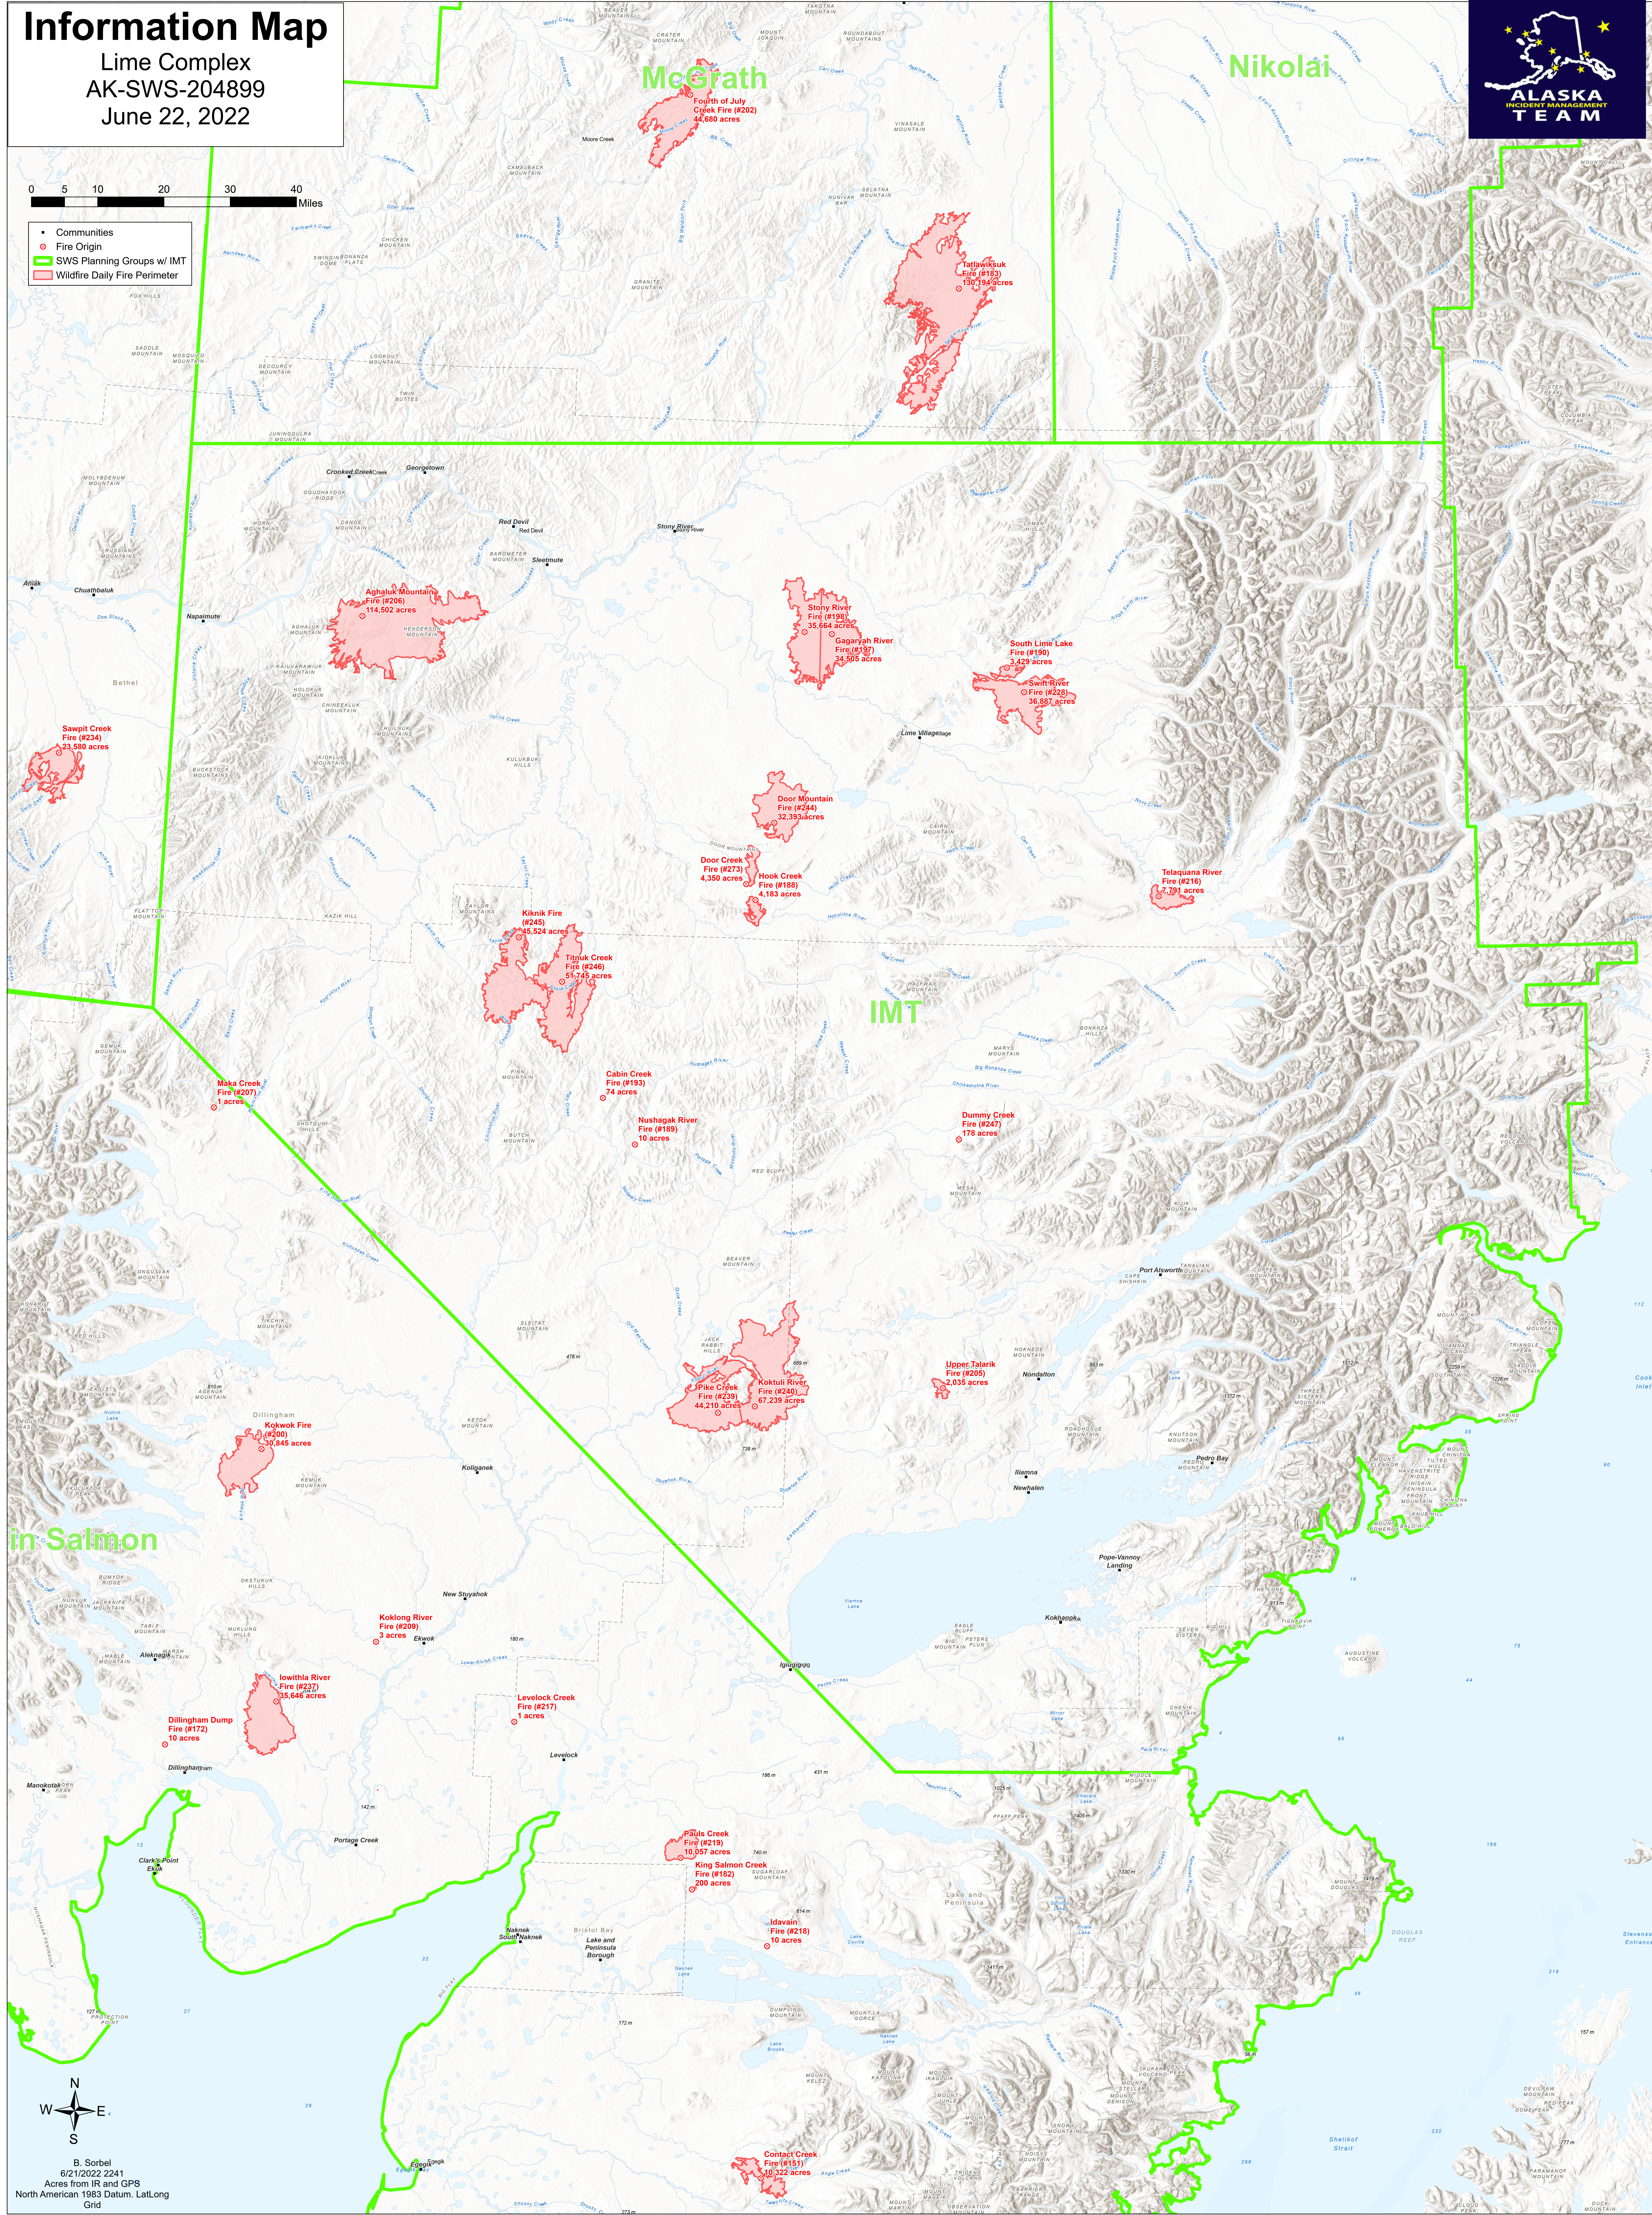

Information Map

Lime Complex
AK-SWS-204899
June 22, 2022

0 5 10 20 30 40 Miles

- Communities
- Fire Origin
- ▭ SWS Planning Groups w/ IMT
- ▭ Wildfire Daily Fire Perimeter

McGrath

Nikolai

IMT

in Salmon

Fourth of July Creek Fire (#202)
44,680 acres

Tatliwikuk Fire (#193)
130,194 acres

Aghatuk Mountain Fire (#208)
114,502 acres

Stony River Fire (#191)
35,664 acres

Gagayah River Fire (#197)
34,805 acres

South Lime Lake Fire (#190)
3,429 acres

Swift River Fire (#220)
36,887 acres

Sawpit Creek Fire (#234)
23,580 acres

Door Mountain Fire (#244)
32,353 acres

Door Creek Fire (#273)
4,350 acres

Hook Creek Fire (#188)
4,183 acres

Telaquana River Fire (#216)
7,781 acres

Iowitha River Fire (#237)
38,646 acres

Piute Creek Fire (#219)
10,057 acres

King Salmon Creek Fire (#182)
200 acres

Idavain Fire (#218)
10 acres

Contact Creek Fire (#251)
10,522 acres

B. Sorbel
6/21/2022 2241
Acres from IR and GPS
North American 1983 Datum, Lat/Long
Grid