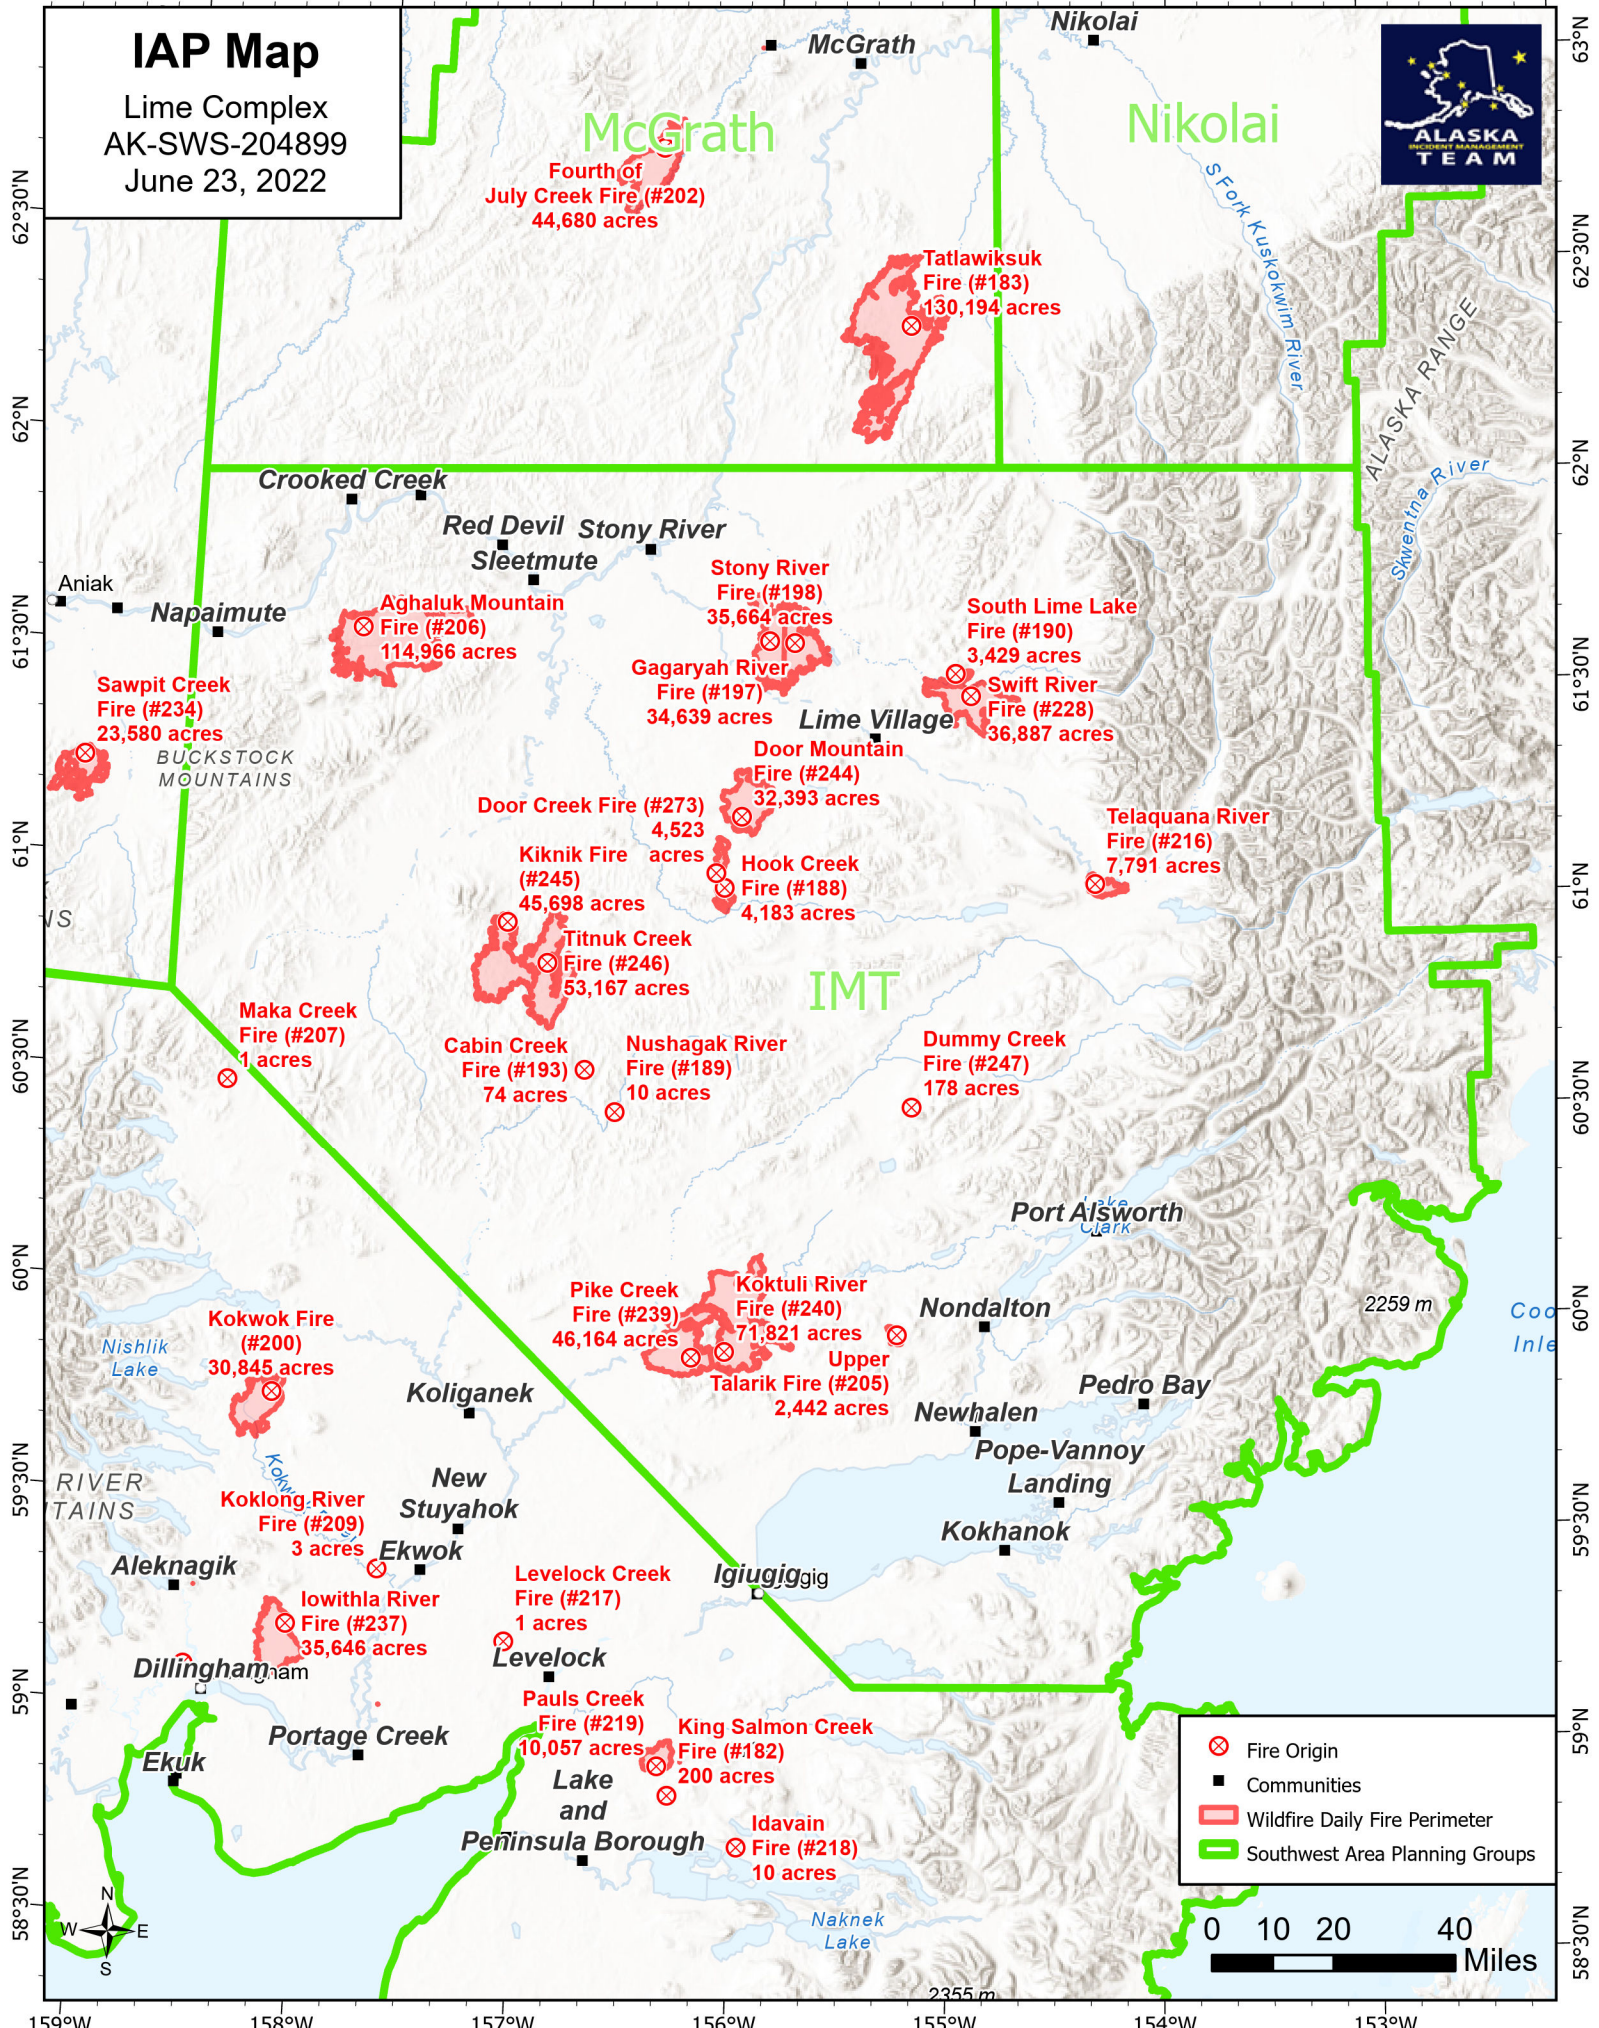

159°W 158°W 157°W 156°W 155°W 154°W 153°W 152°W

IAP Map

Lime Complex
AK-SWS-204899
June 23, 2022

McGrath
Fourth of July Creek Fire (#202)
44,680 acres

Nikolai

Tatlawiksuk
Fire (#183)
130,194 acres

Crooked Creek

Red Devil Stony River

Aghaluk Mountain
Fire (#206)
114,966 acres

Stony River
Fire (#198)
35,664 acres

South Lime Lake
Fire (#190)
3,429 acres

Sawpit Creek
Fire (#234)
23,580 acres

Gagaryah River
Fire (#197)
34,639 acres

Swift River
Fire (#228)
36,887 acres

Door Mountain
Fire (#244)
32,393 acres

Telaquana River
Fire (#216)
7,791 acres

Door Creek
Fire (#273)
4,523 acres

Kiknik
Fire (#245)
45,698 acres

Hook Creek
Fire (#188)
4,183 acres

0 10 20 40 Miles

159°W 158°W 157°W 156°W 155°W 154°W 153°W 152°W