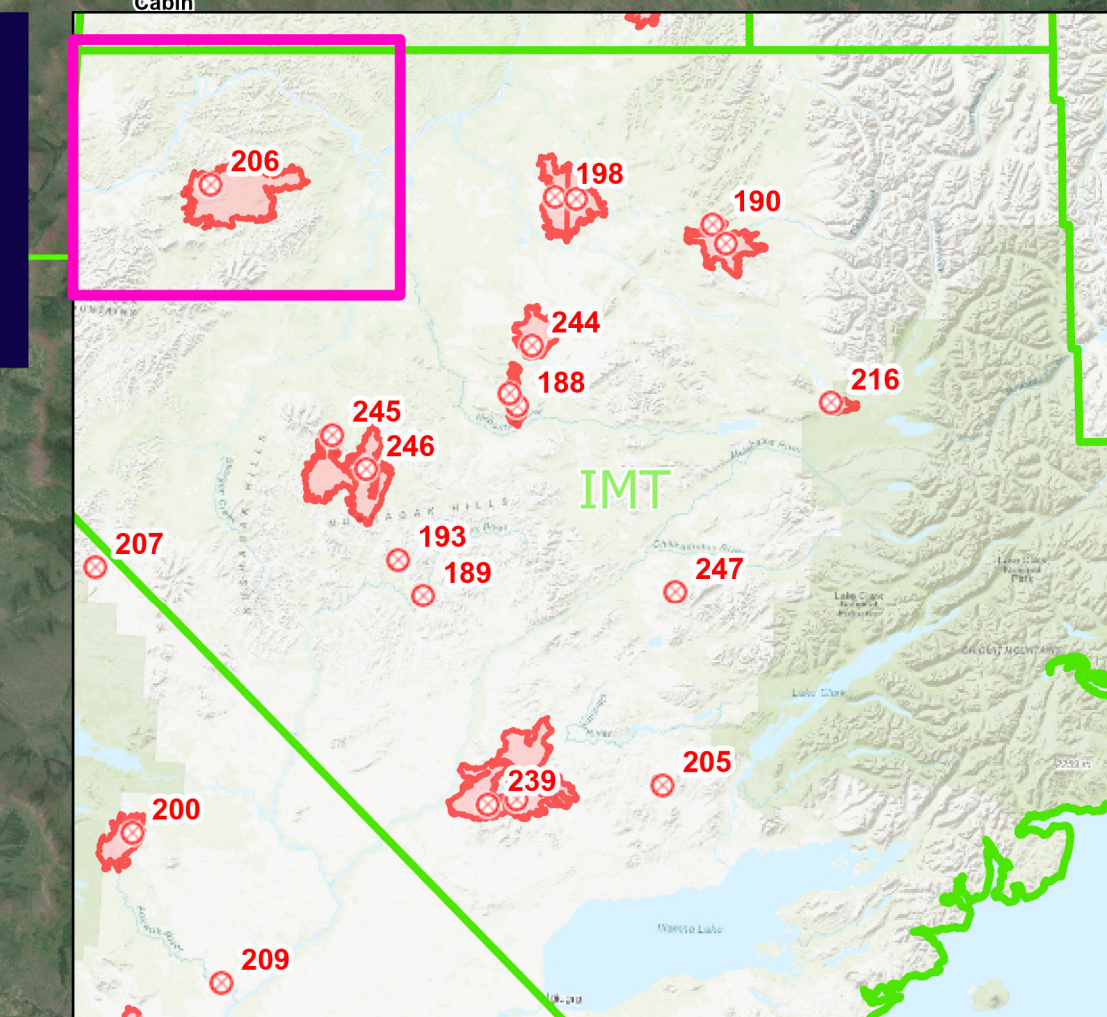

# Operations Map

## Fire 206

Lime Complex  
AK-SWS-204899  
June 23, 2022

- Communities
- Fire Origin
- Helipad
- Reservoir
- Native Allotments
- SWS Planning Groups w/ IMT
- Uncertain
- Wildfire Daily Fire Perimeter
- Alaska Known Sites Database
  - Structure
  - Communications
  - RAWS
  - Other

6/22/2022 23:49  
Satellite Imagery  
North American 1983 Datum, Lat/Long Grid