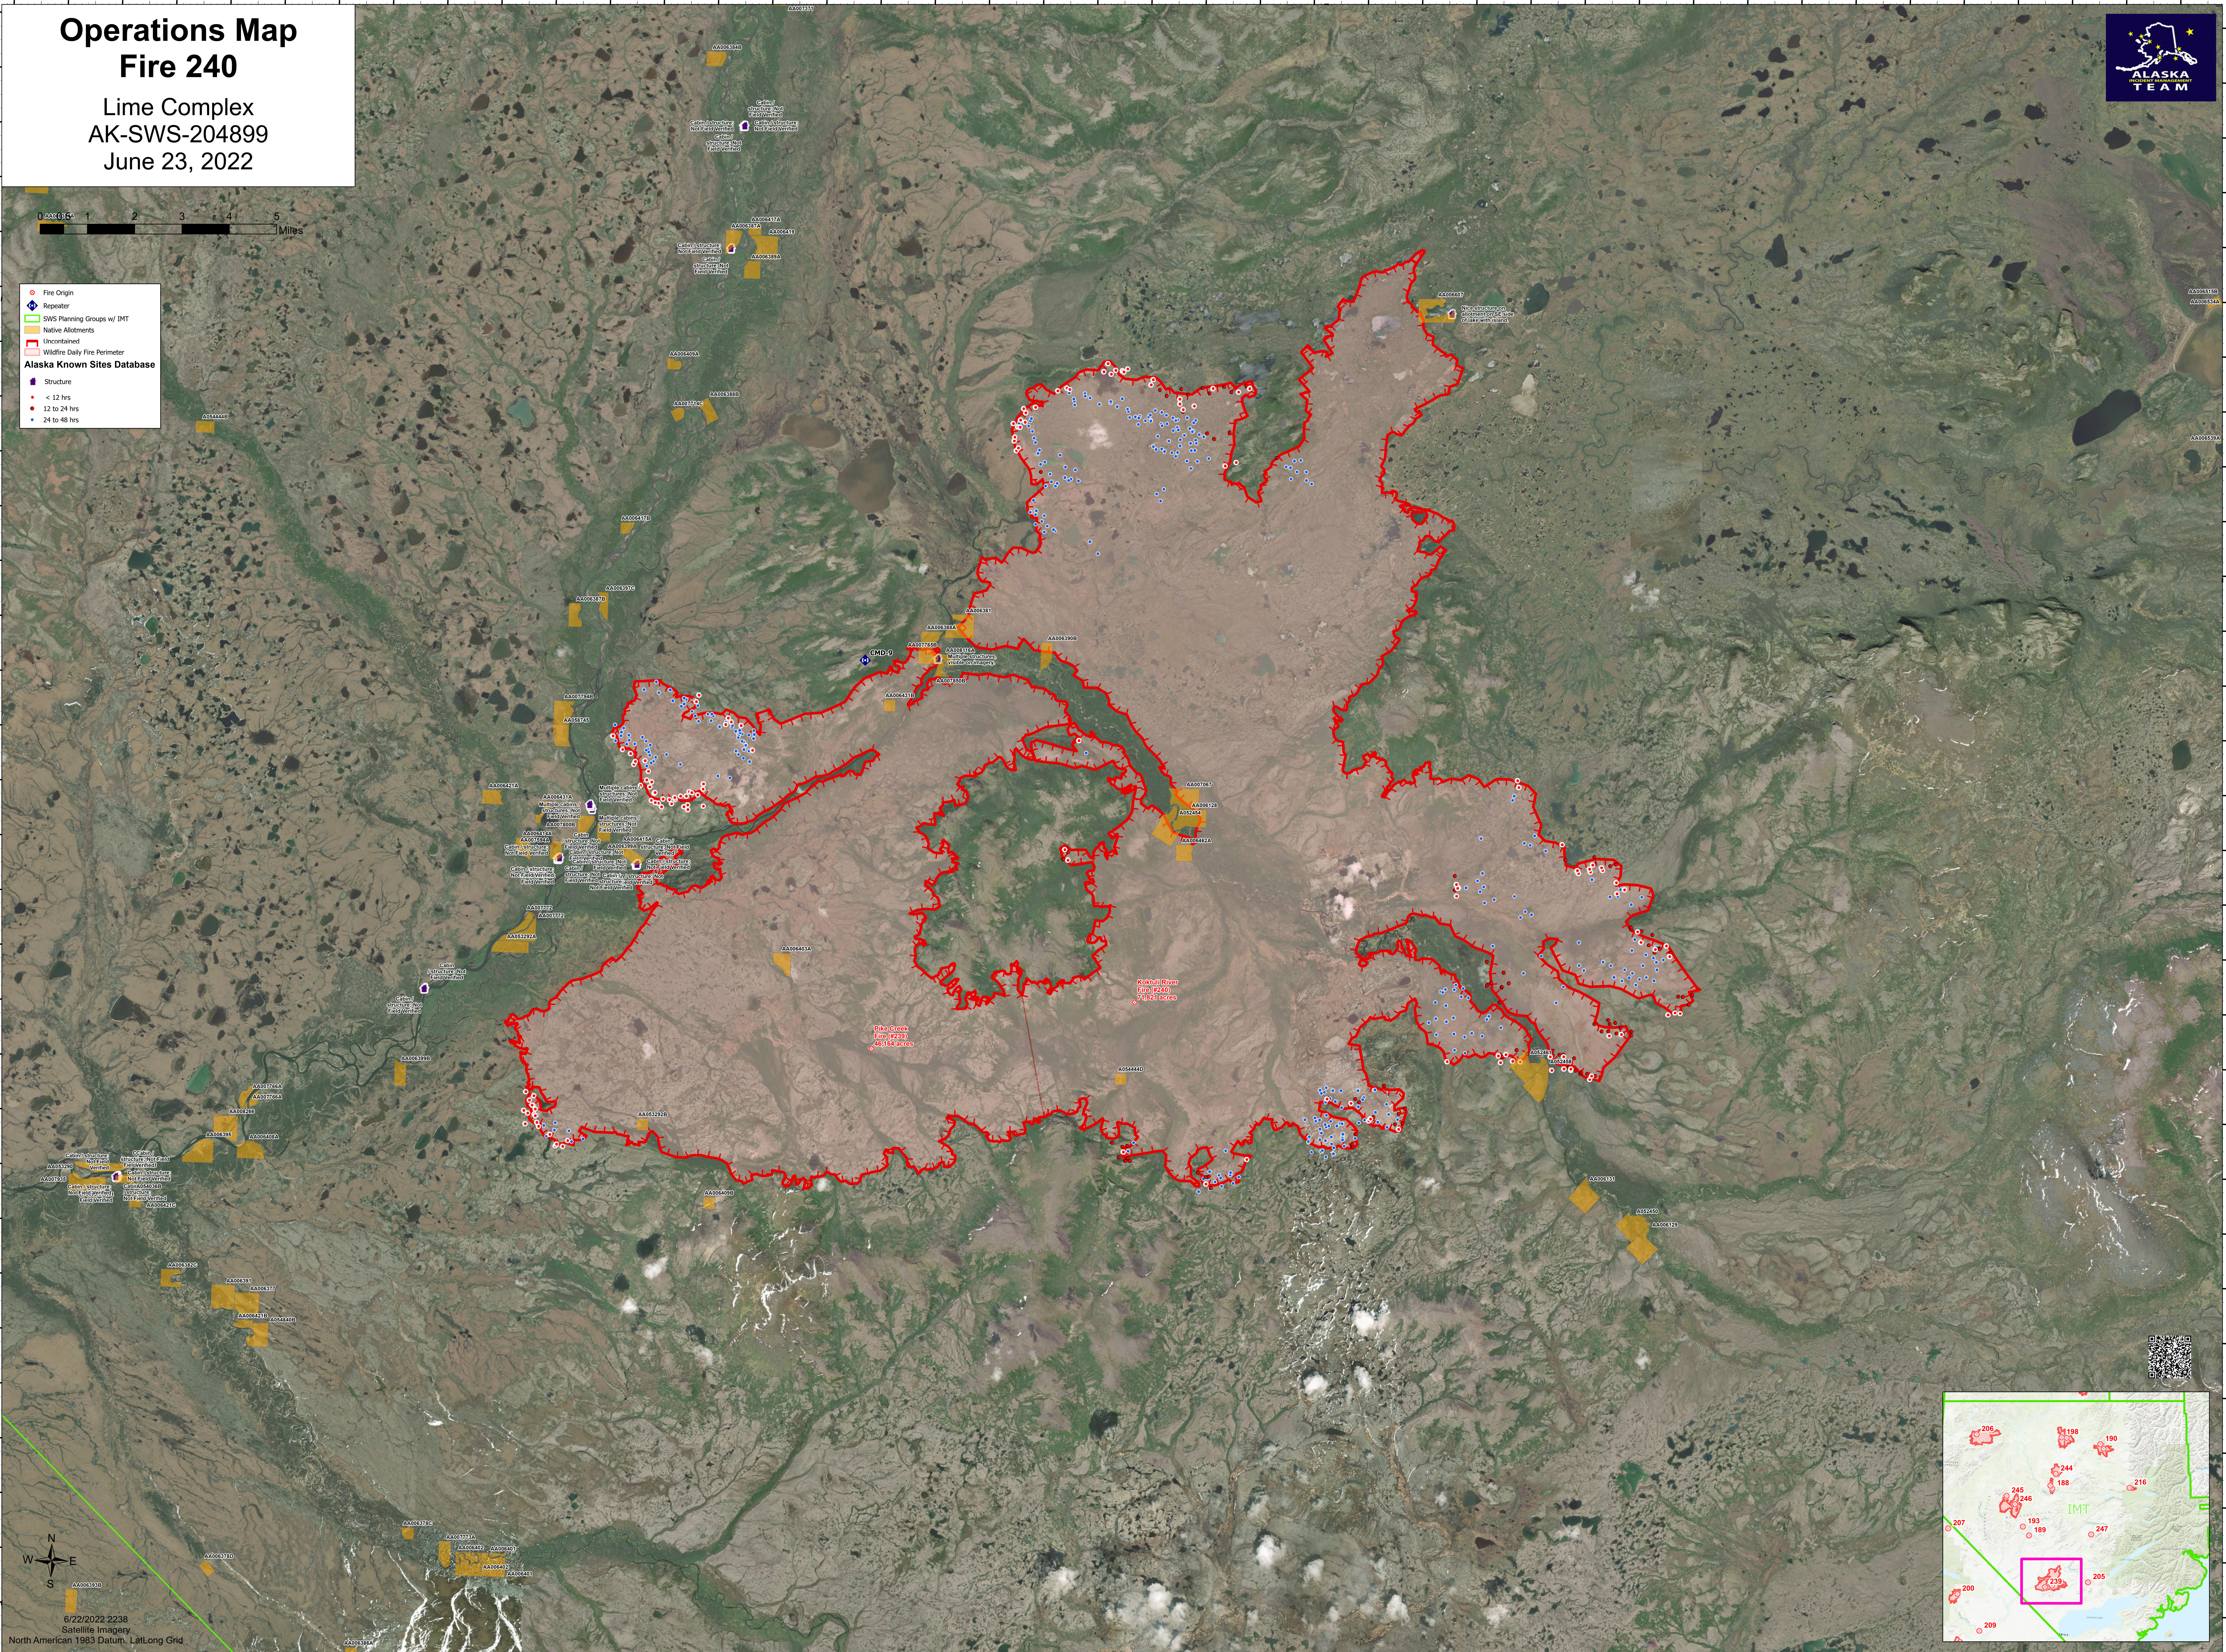

Operations Map Fire 240

Lime Complex
AK-SWS-204899
June 23, 2022

- Fire Origin
- Repeater
- SWS Planning Groups w/ IMT
- Native Allotments
- Uncontained
- Wildfire Daily Fire Perimeter
- Alaska Known Sites Database
- Structure
 - < 12 hrs
 - 12 to 24 hrs
 - 24 to 48 hrs

6/22/2022 2238
Satellite Imagery
North American 1983 Datum, LatLong Grid