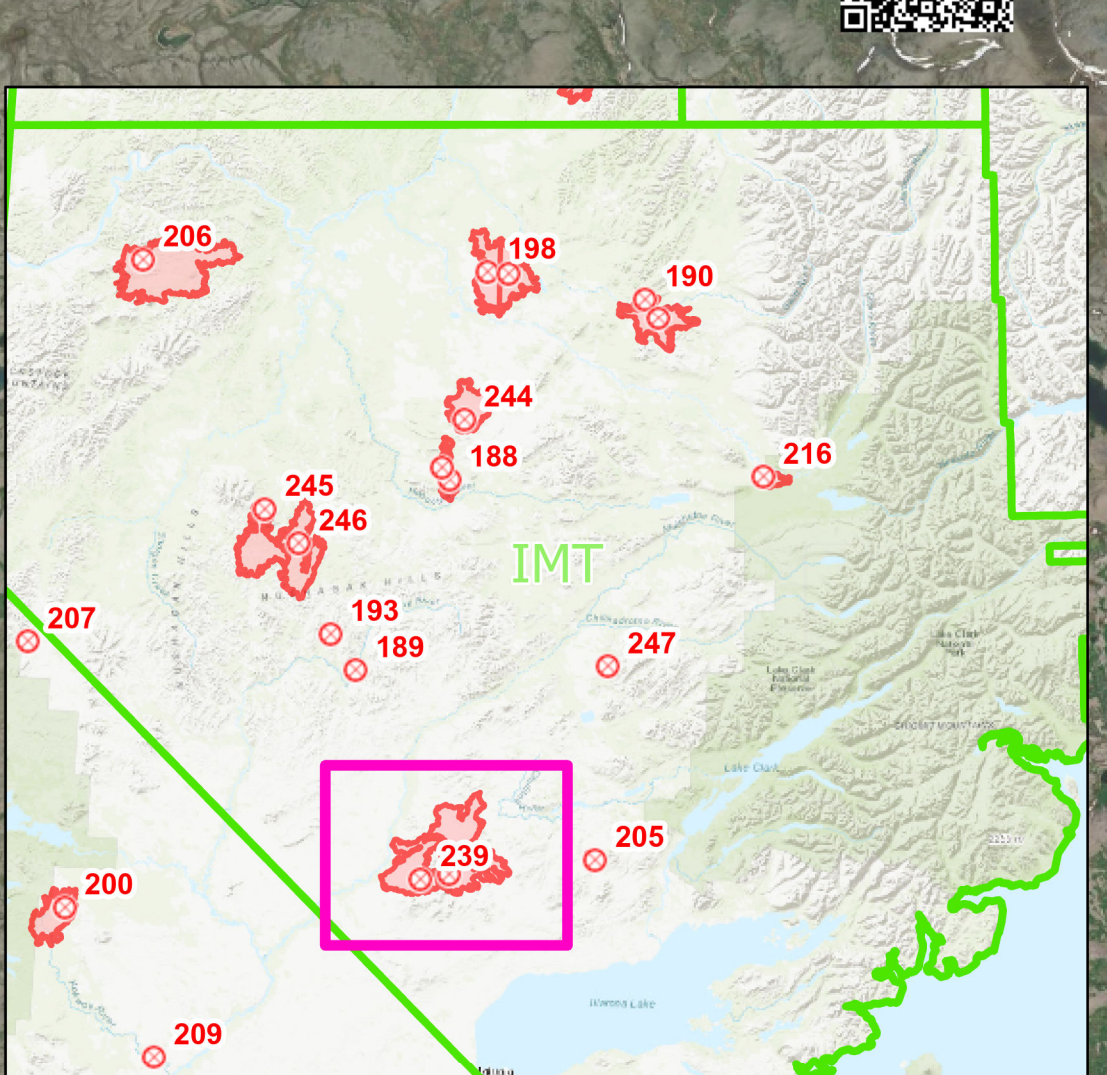

Operations Map Fire 240

Lime Complex
AK-SWS-204899
June 23, 2022

- Fire Origin
- Repeater
- SWS Planning Groups w/ IMT
- Native Allotments
- Uncontained
- Wildfire Daily Fire Perimeter
- Alaska Known Sites Database
- Structure
 - < 12 hrs
 - 12 to 24 hrs
 - 24 to 48 hrs

6/22/2022 2238
Satellite Imagery
North American 1983 Datum, LatLong Grid