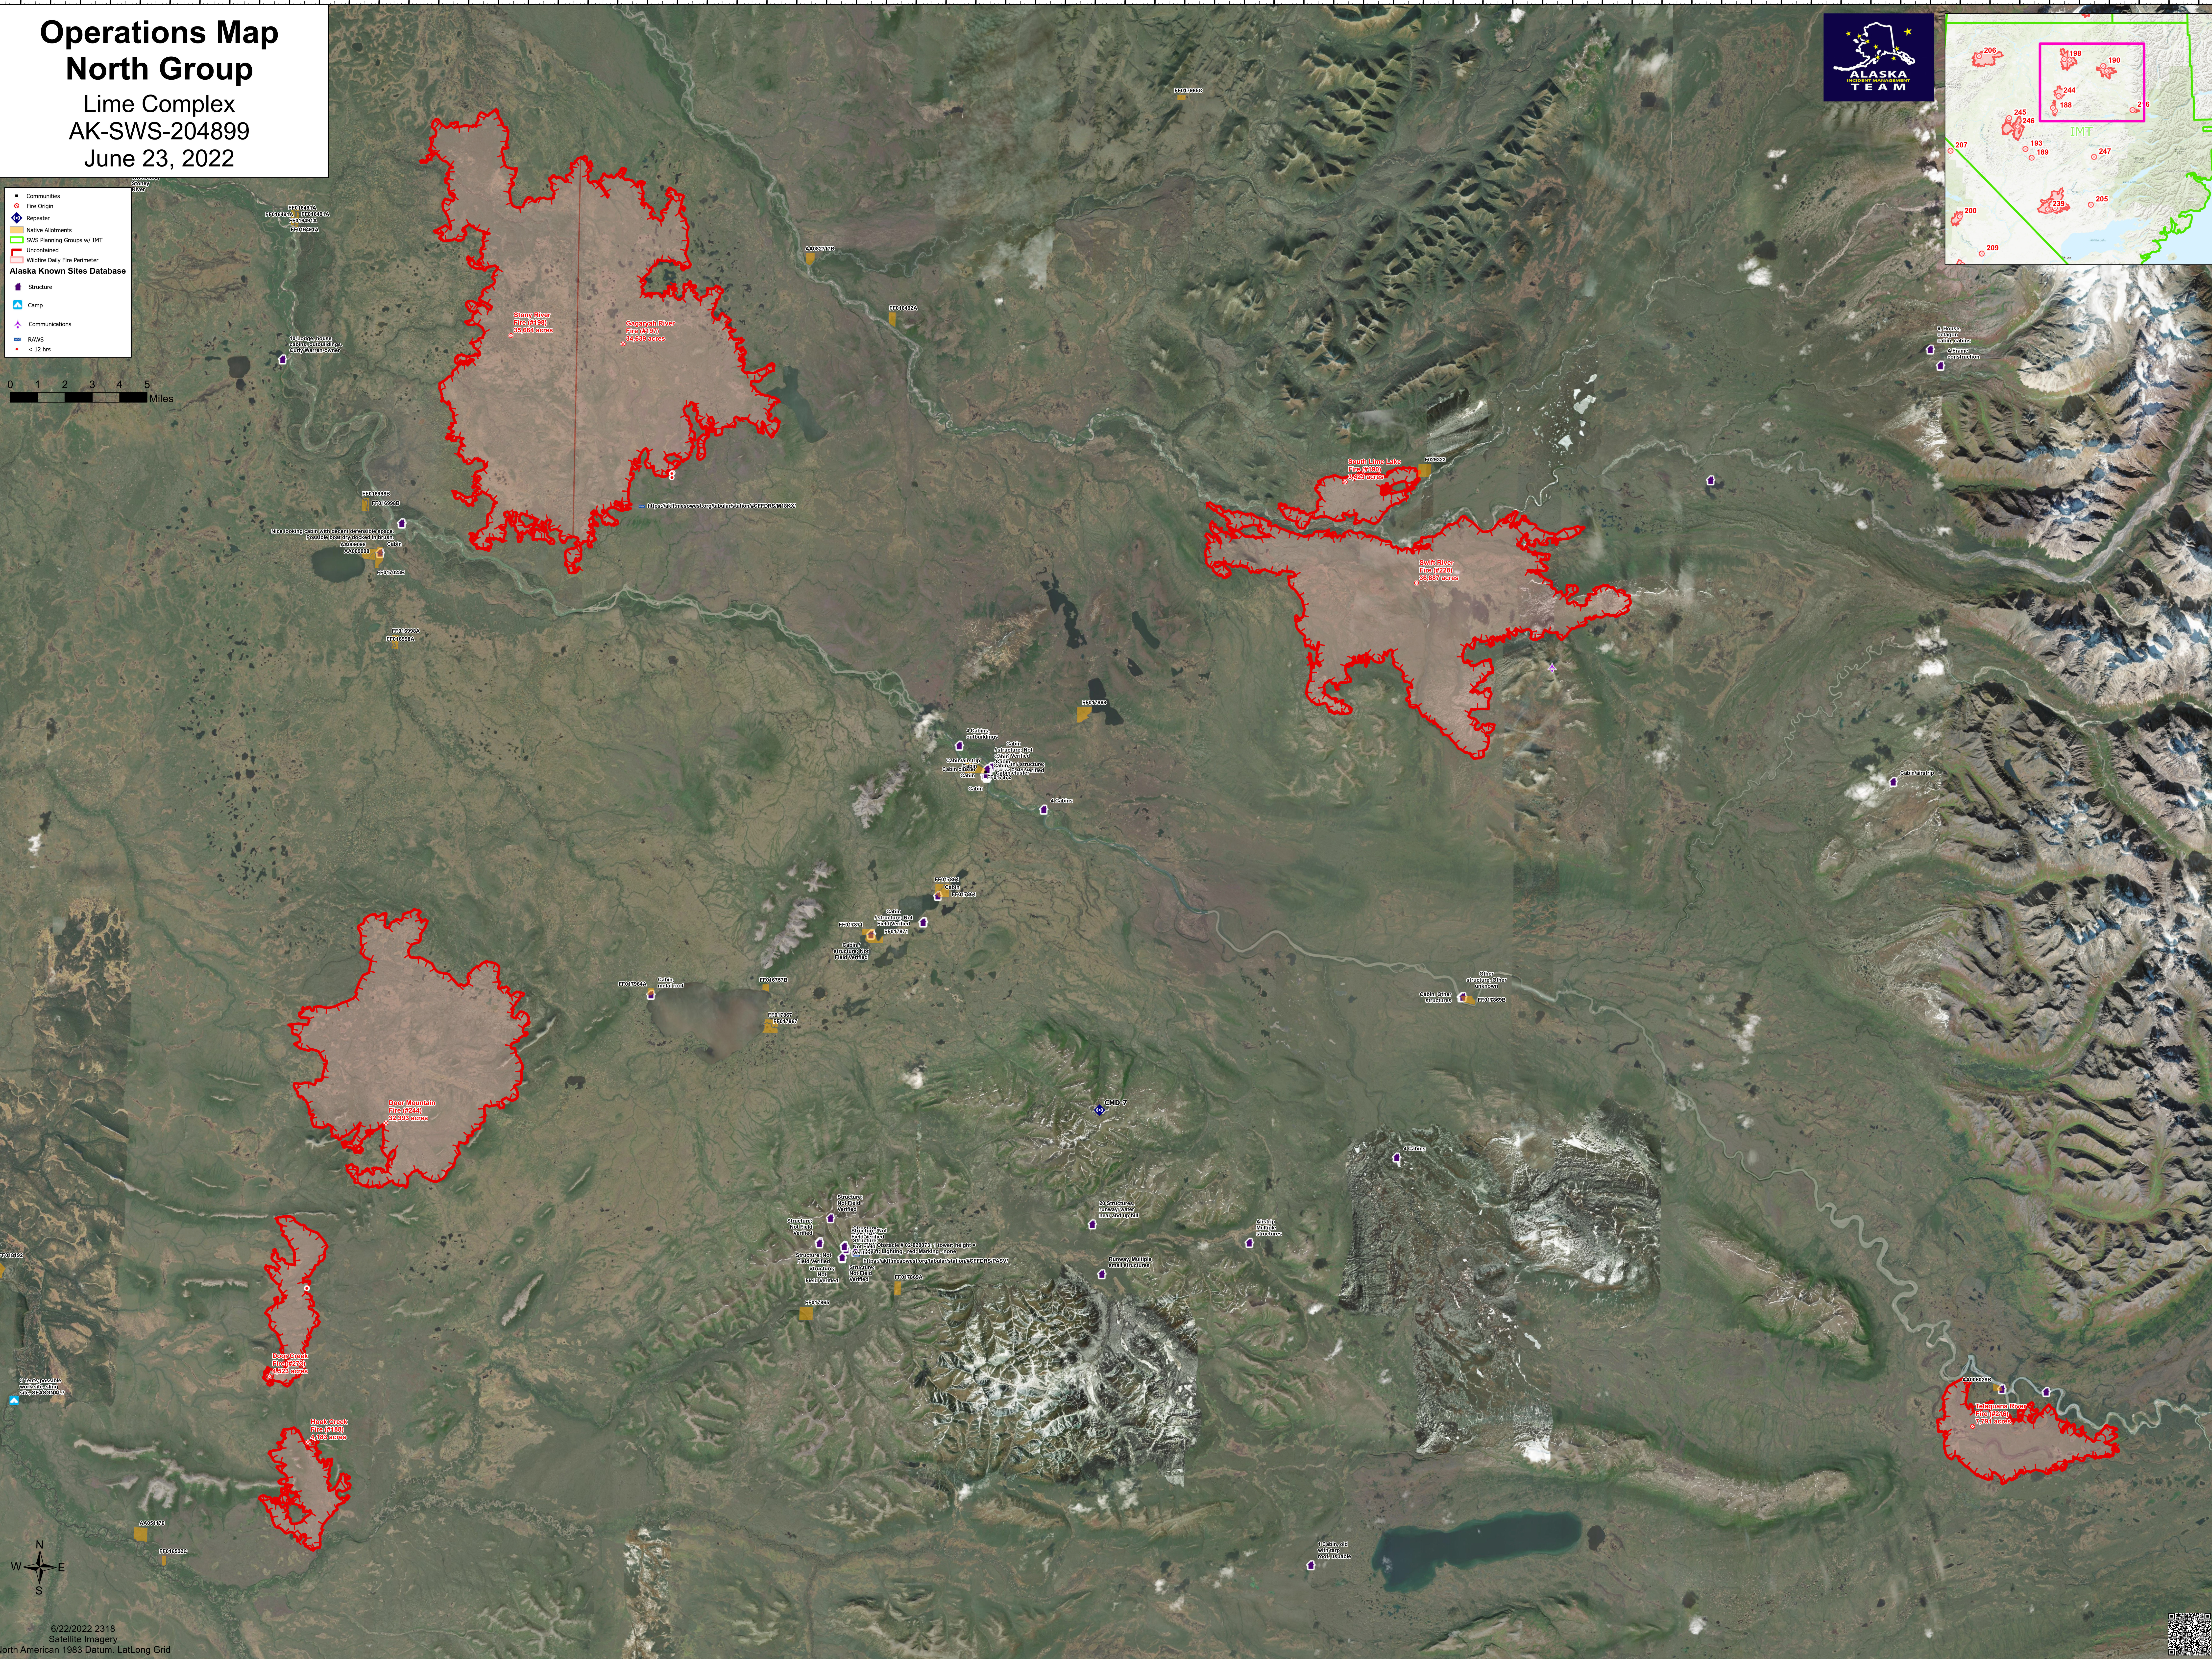

# Operations Map North Group

Lime Complex  
AK-SWS-204899  
June 23, 2022

- Communities
- Fire Origin
- Reservoir
- Native Allotments
- SWS Planning Groups w/ BMT
- Uncontained
- Wildfire Daily Fire Perimeter
- Alaska Known Sites Database
- Structure
- Camp
- Communications
- RAWS
- < 12 hrs

6/22/2022 2318  
Satellite Imagery  
North American 1983 Datum, LatLong Grid