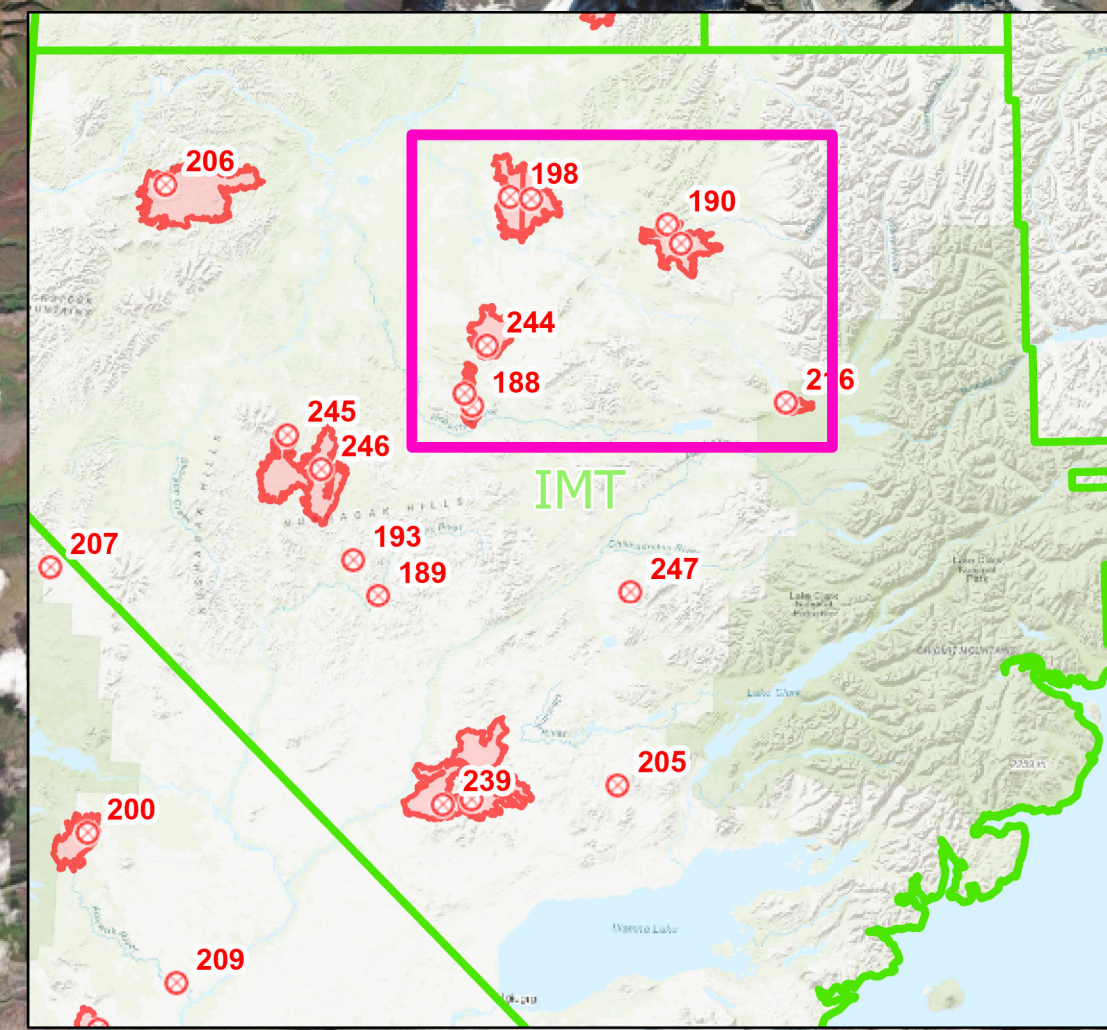

# Operations Map North Group

Lime Complex  
AK-SWS-204899  
June 23, 2022

- Communities
- Fire Origin
- Reservoir
- Native Allotments
- SWS Planning Groups w/ BMT
- Uncontained
- Wildfire Daily Fire Perimeter
- Alaska Known Sites Database
- Structure
- Camp
- Communications
- RAWS
- < 12 hrs

6/22/2022 2318  
Satellite Imagery  
North American 1983 Datum, LatLong Grid